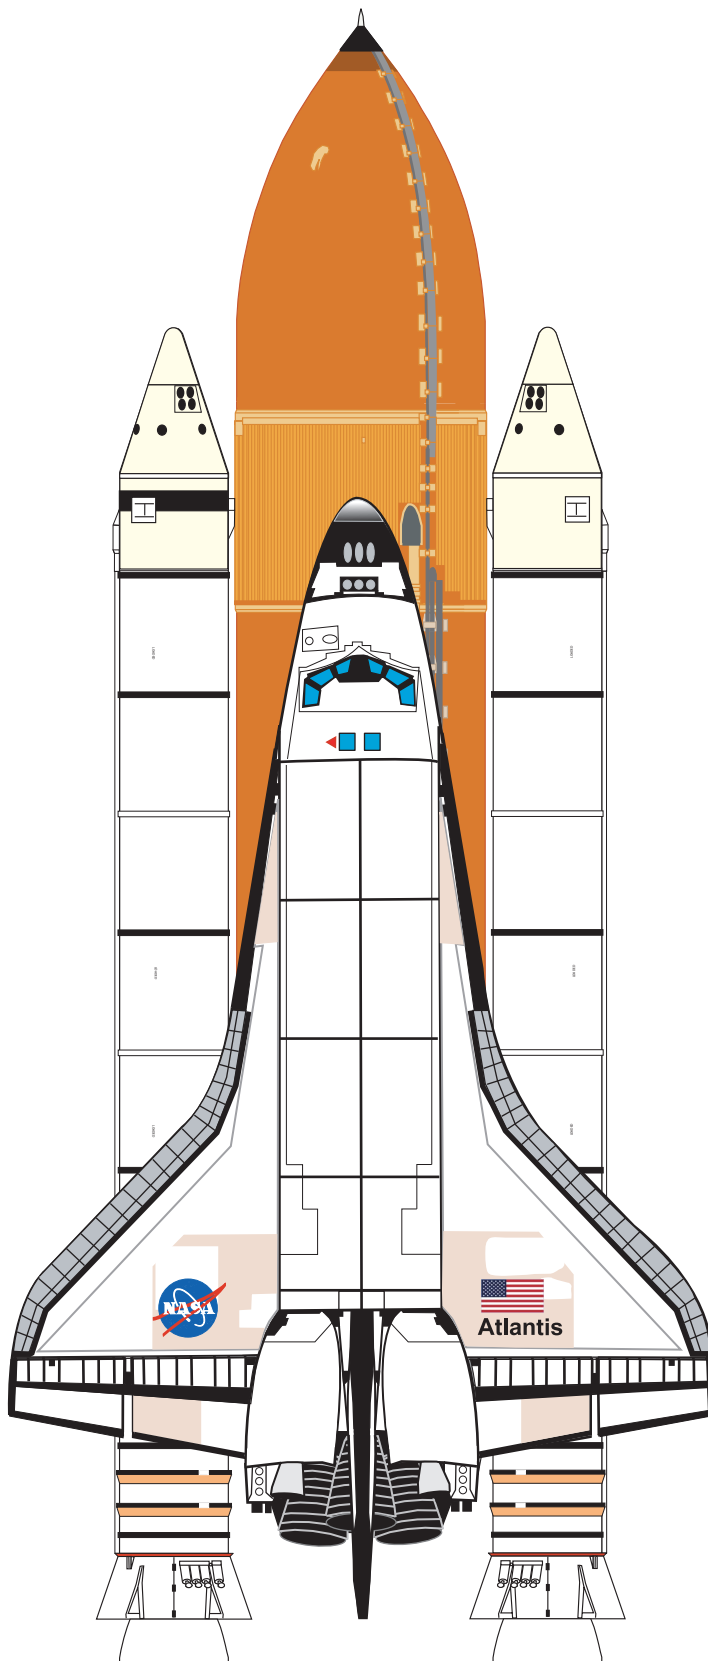

STS-114 Papermodel (1:144 Scale)

Discovery

© 2006

STS-121 Papermodel (1:144 Scale)

Discovery

<http://www.axmpaperspacescalemodels.com>

© 2006

STS-115 Papermodel (1:144 Scale)

<http://www.axmpaperspacescalemodels.com>

STS-133 Last Flight of Discovery

© 2011

A vertical graphic consisting of a blue bar with five white stars on the left, followed by the word "Discovery" in a large, grey, sans-serif font, and two red bars on the right.

Discovery

<http://www.axmpaperspacescalemodels.com>

STS-134 Last Flight of Endeavour

© 2011

A vertical graphic consisting of a blue bar with five white stars on the left, followed by the word "Endeavour" in a large, grey, sans-serif font, and two red bars on the right.

Endeavour

<http://www.axmpaperspacescalemodels.com>

© 2011

STS-135 Last Flight of Atlantis

Atlantis

<http://www.axmpaperscalescalemodels.com>