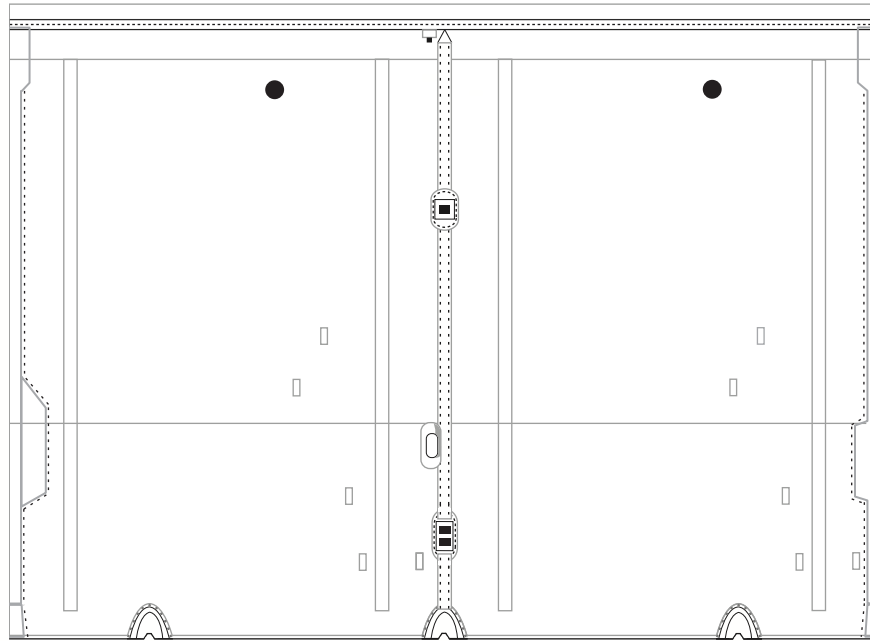

# SPACE-X "Falcon Heavy"

Print on Cardstock (110 lbs)

1 cm

1 inch

## Standalone Enlarged Second Stage

1:100 Scale

1:100 Scale

# SPACE-X "Falcon Heavy"

Second Stage MVac Engine  
Ignition Phase

Print on Cardstock (110 lbs)