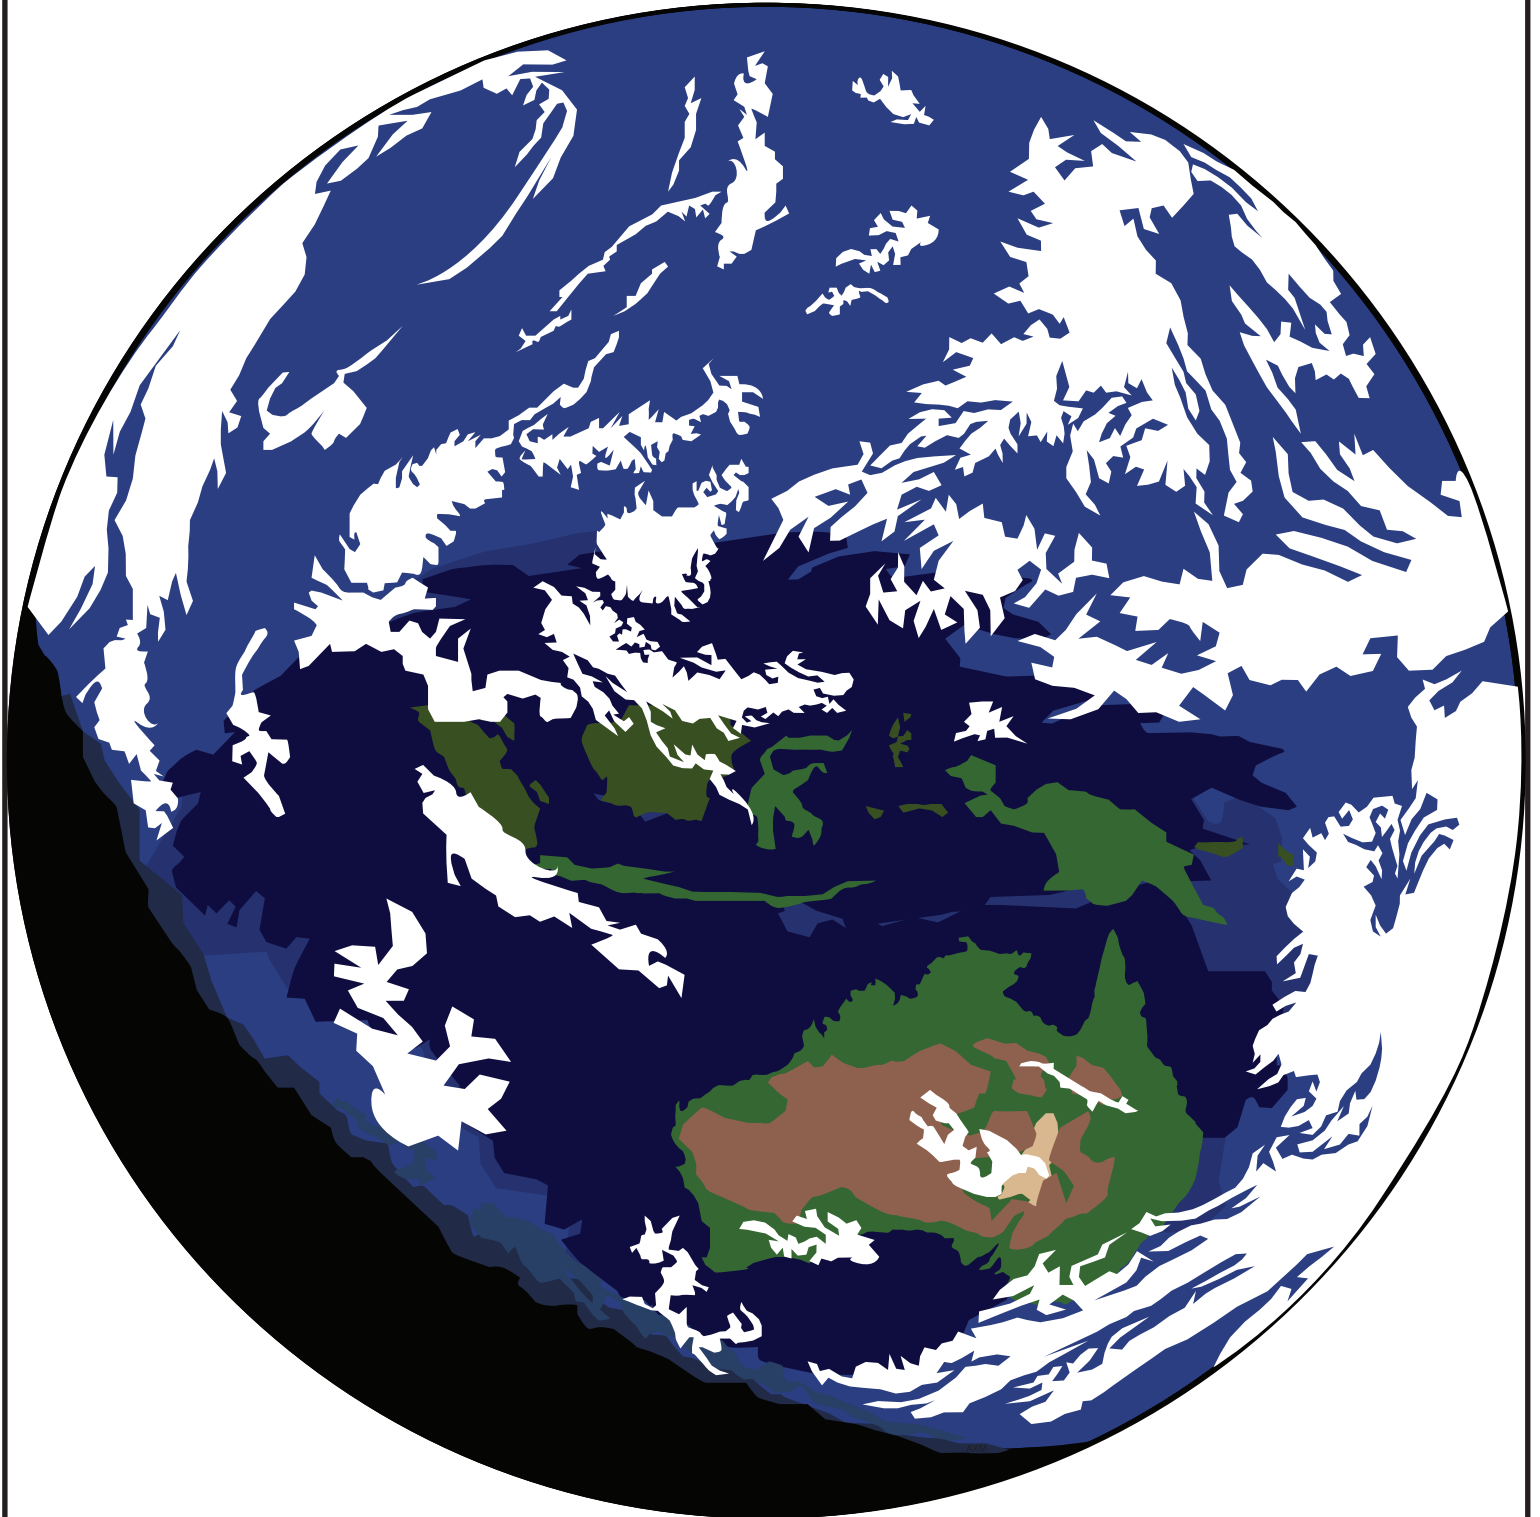

Earth artwork

Print on Cardstock (110 lbs)

Cut and glue
on a black background

Display stand

Print on Cardstock (110 lbs)