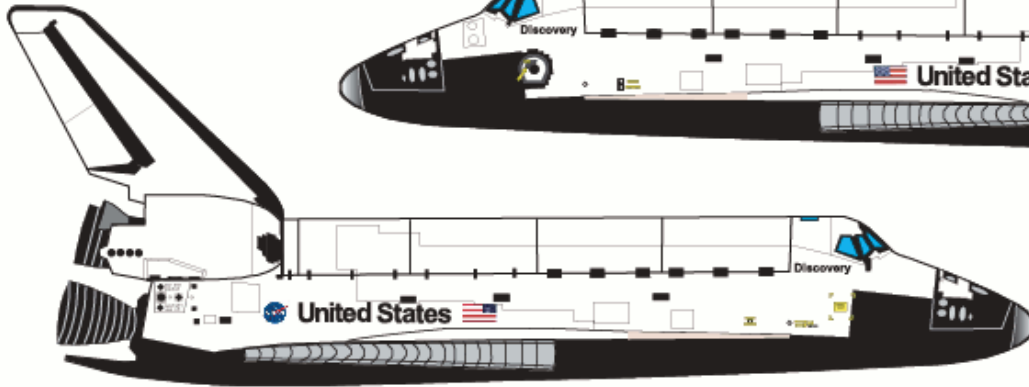

Label modified on right side only

Note line of surface insulation and addition of surface blankets

Note white wing panel areas

Missions flown:	
STS-82	2/11/97
STS-85	8/7/97
STS-91	6/2/98

Discovery

-Ninth Modification-
OV-103
Oct. 29, 1998

Missions flown:

STS-95	10/29/98
STS-96	5/27/99
STS-103	12/19/99
STS-92	10/11/00
STS-102	3/8/01
STS-105	8/10/01

OMDP-3

STS-114 (RTF)	7/26/05
STS-121 (RTF)	7/4/06
STS-116	12/9/06
STS-120	10/23/07
STS-124	5/31/08
STS-119	3/15/09
STS-128	8/28/09
STS-131	4/5/10
STS-133	2/24/11 (Last Flight)