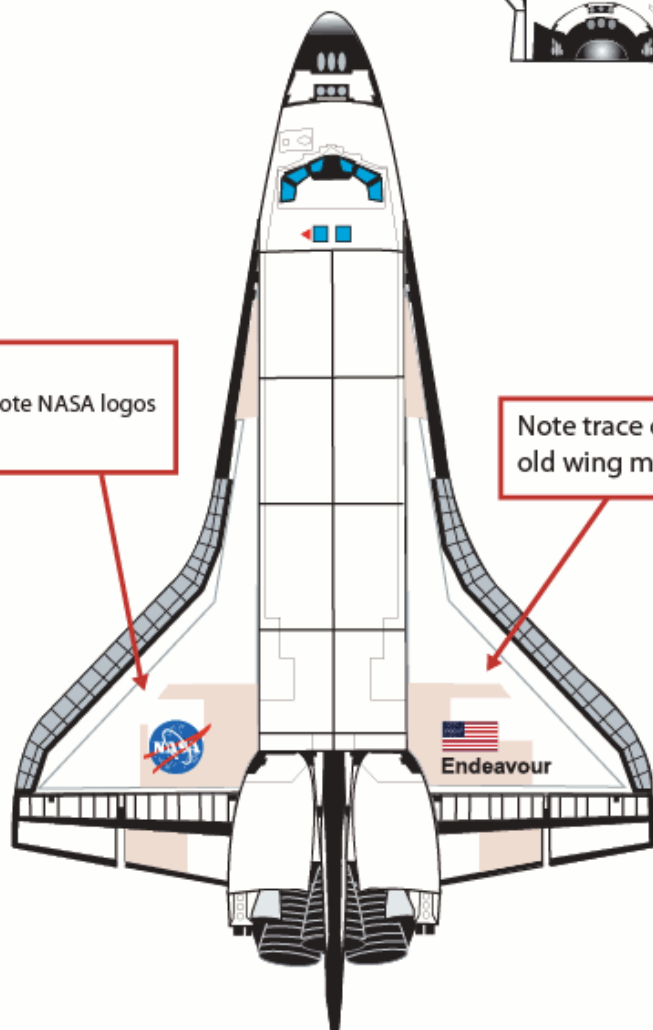

Note drag chute

Note labels

Note top of cabin

Missions flown:

STS-49	5/ 8/92
STS-47	9/12/92
STS-54	1/13/93
STS-57	6/21/93
STS-61	12/2/93
STS-59	4/ 8/94
STS-68	9/30/94
STS-67	3/ 2/95
STS-69	9/ 7/95
STS-72	1/13/96
STS-77	5/19/96

Endeavour -Second Modification- OV-105 **OMDP-1**

Note door hinge pattern

Note line of surface insulation and blankets

Note white wing panels

Missions flown:
STS-89 1/23/98

Endeavour - Third Modification- OV-105

Dec. 4, 1998

Missions flown:

STS-88	12/ 4/98
STS-99	2/11/00
STS-97	12/ 1/00
STS-100	4/19/01
STS-108	12/5/01
STS-111	6/ 5/02
STS-113	11/23/02

OMDP-2

STS-118	8/8/07
STS-123	3/11/08
STS-126	11/14/08
STS-127	7/15/09
STS-130	2/8/10

STS-134 5/16/11
(Last Flight)

Note NASA logos

Note trace of old wing markings

References

Space in Miniature #3 - "Space Shuttle" by Michael J. Mackowski

Space Shuttle - The History of the National Space Transportation System, The First 100 Missions
by Dennis R. Jenkins