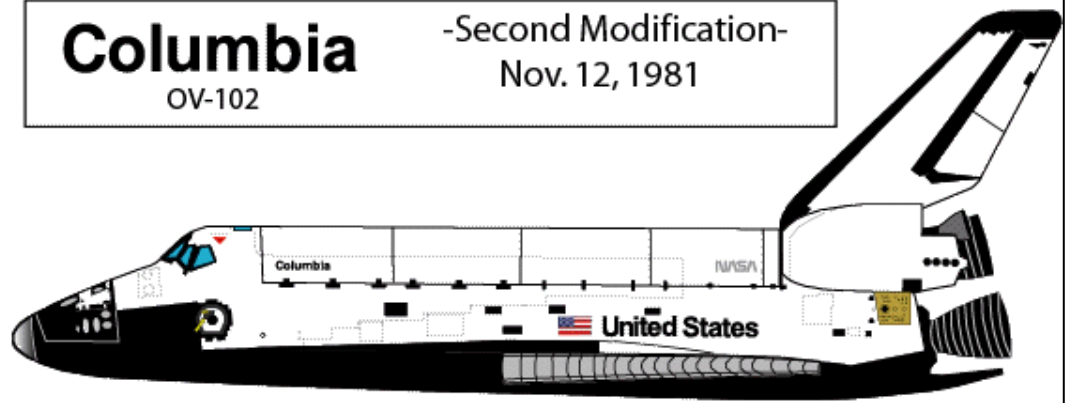

Columbia

OV-102

-Second Modification-

Nov. 12, 1981

Only modification is the black tile added to the lower corner of the OMS pods