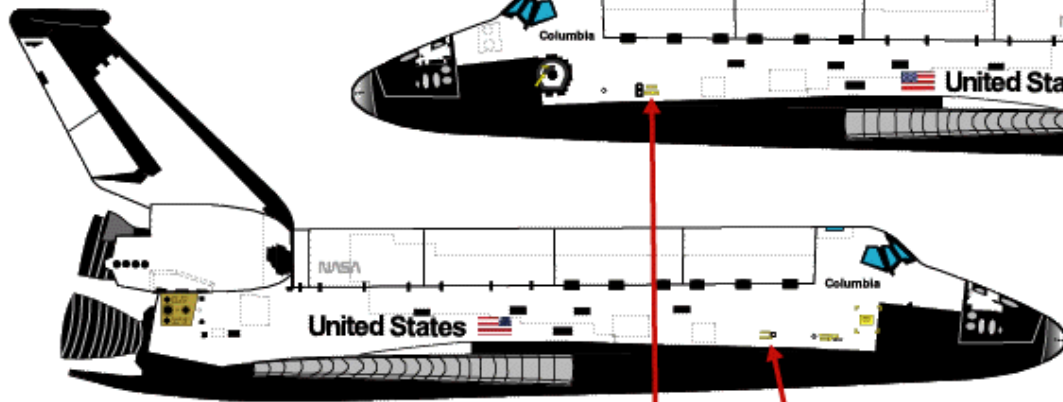

Payload bay doors with old pattern hinges

Missions flown:

61C	1/12/86
STS-28	8/ 8/89
STS-32	1/ 9/90
STS-35	12/ 2/90

* OEX: Orbiter Experiment Program

Columbia

OV-102

-Fifth Modification-

Jun. 5, 1991

Note labels added

Last mission that carried the SEADS experiment on nose cap

Missions flown:
STS-40 6/5/91

Columbia

OV-102

-Sixth Modification-
EDO Modification

* EDO: Extended Duration Orbiter

Note vent doors "4"
and "7" disabled