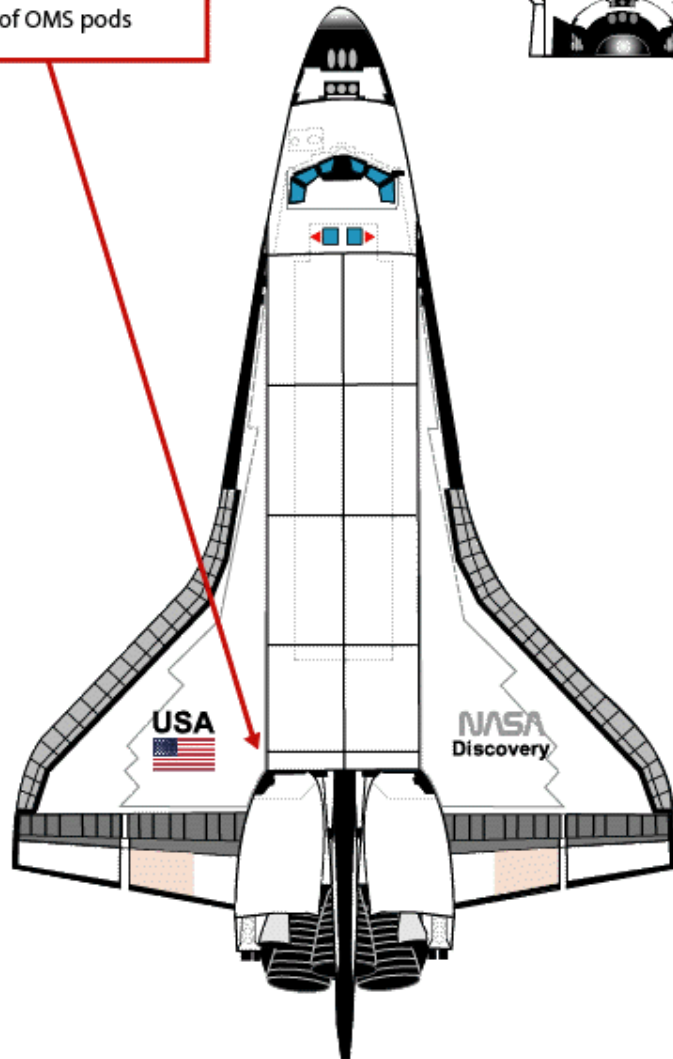

Note black tile areas on both sides of OMS pods