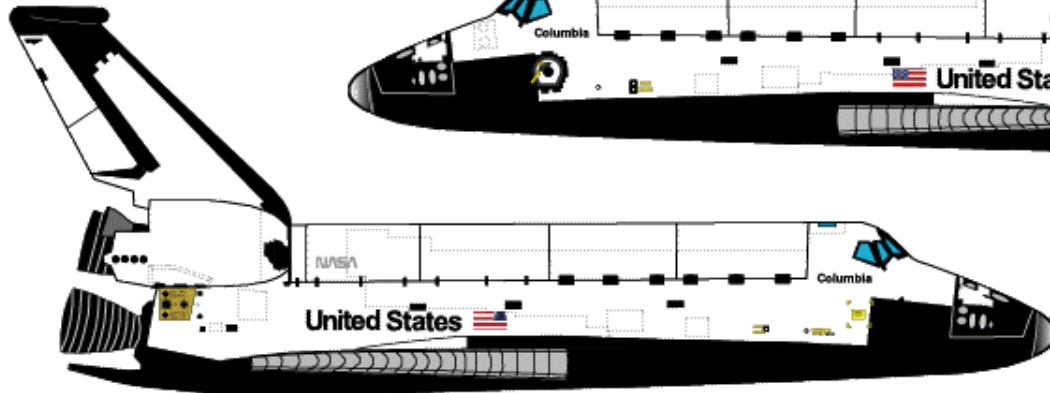

Columbia

OV-102

-Seventh Modification-

OMDP-1

* OMDP: Orbiter Maintenance Down Period

Details