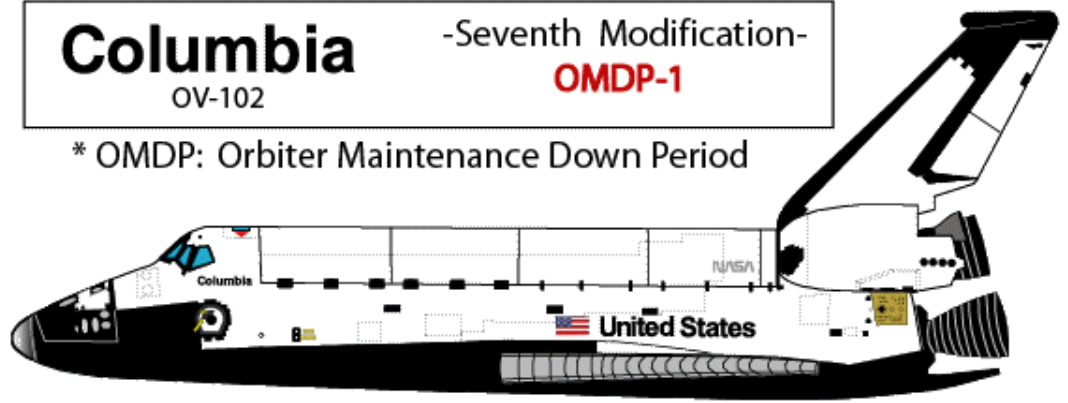

Columbia

OV-102

-Seventh Modification-

OMDP-1

* OMDP: Orbiter Maintenance Down Period

Details