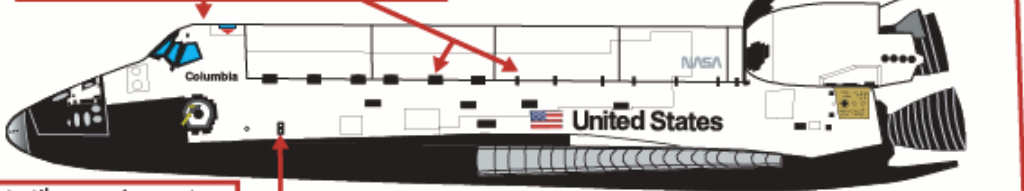

Columbia

OV-102

-Fourth Modification- OEX Package Modification

Name moved to the front of cabin
Note hinges on doors

Note tile covering water and urine dump ports