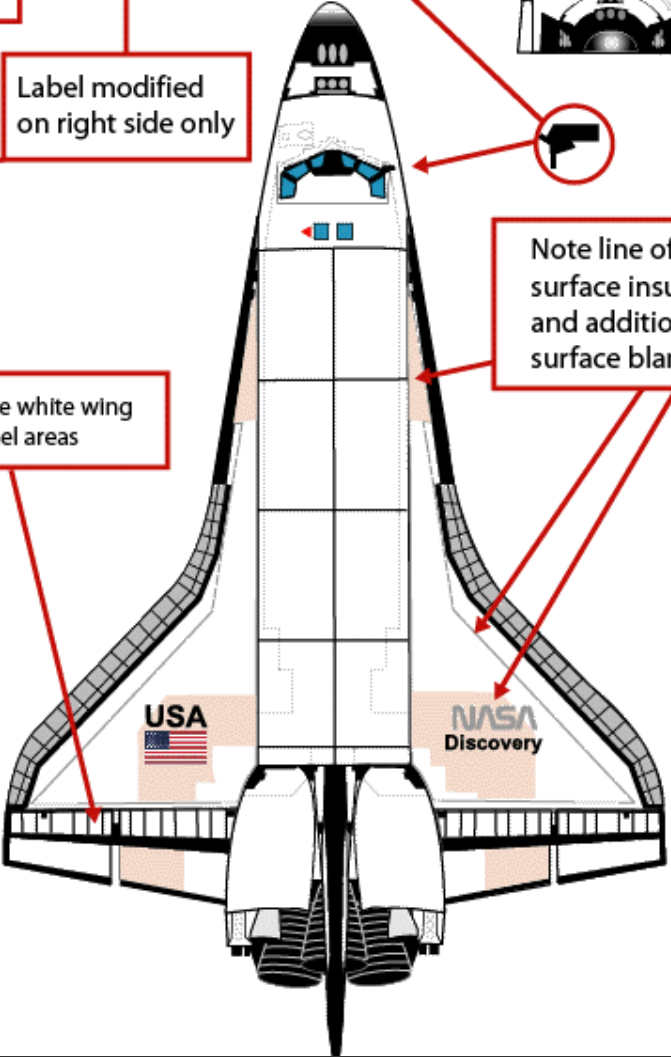

OV-103

Note drag chute added to tail

Missions flown:	
STS-53	12/ 2/92
STS-56	4/ 8/93
STS-51	9/12/93

Discovery

OV-103

-Seventh Modification-

Feb. 3, 1994

Note vent doors
"4" and "7" disabled

Note top of cabin detail

Missions flown:

STS-60	2/ 3/94
STS-64	9/ 9/94
STS-63	2/ 3/95
STS-70	7/13/95

Discovery -Eighth Modification-

OV-103

OMDP-2

Note door hinges pattern

Window tile modified

Label modified on right side only

Note line of surface insulation and addition of surface blankets

Note white wing panel areas

Missions flown:	
STS-82	2/11/97
STS-85	8/7/97
STS-91	6/2/98

Discovery

-Ninth Modification-
OV-103
Oct. 29, 1998