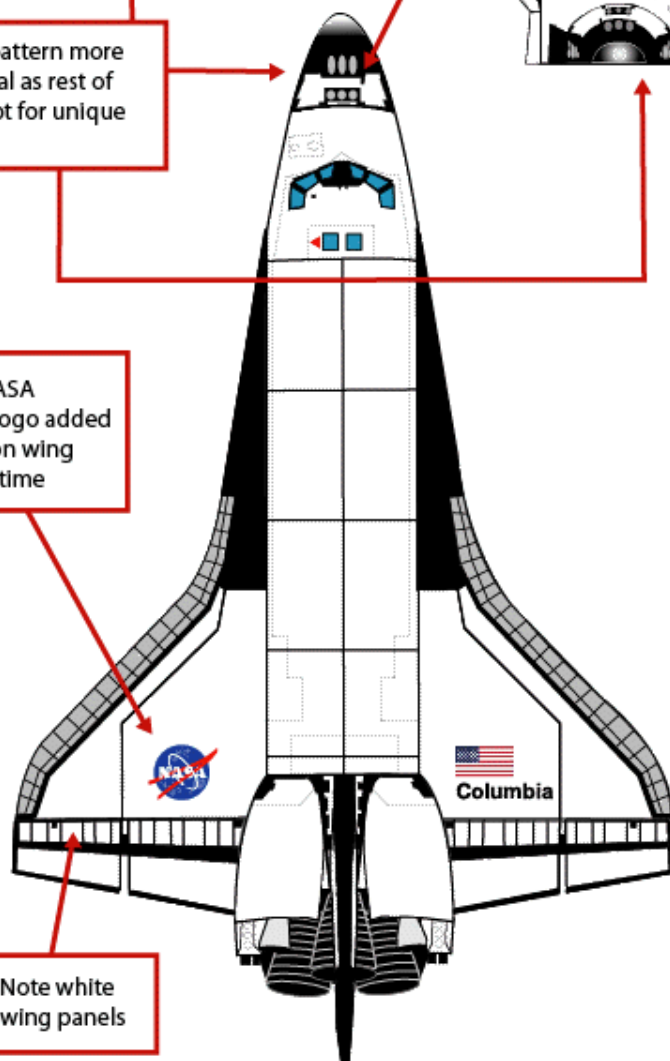

Columbia

OV-102

-Last Modification-

OMDP-2

Details

Front tile pattern more symmetrical as rest of fleet, except for unique tile

Details

Note the NASA 'Meatball' logo added and name on wing for the first time