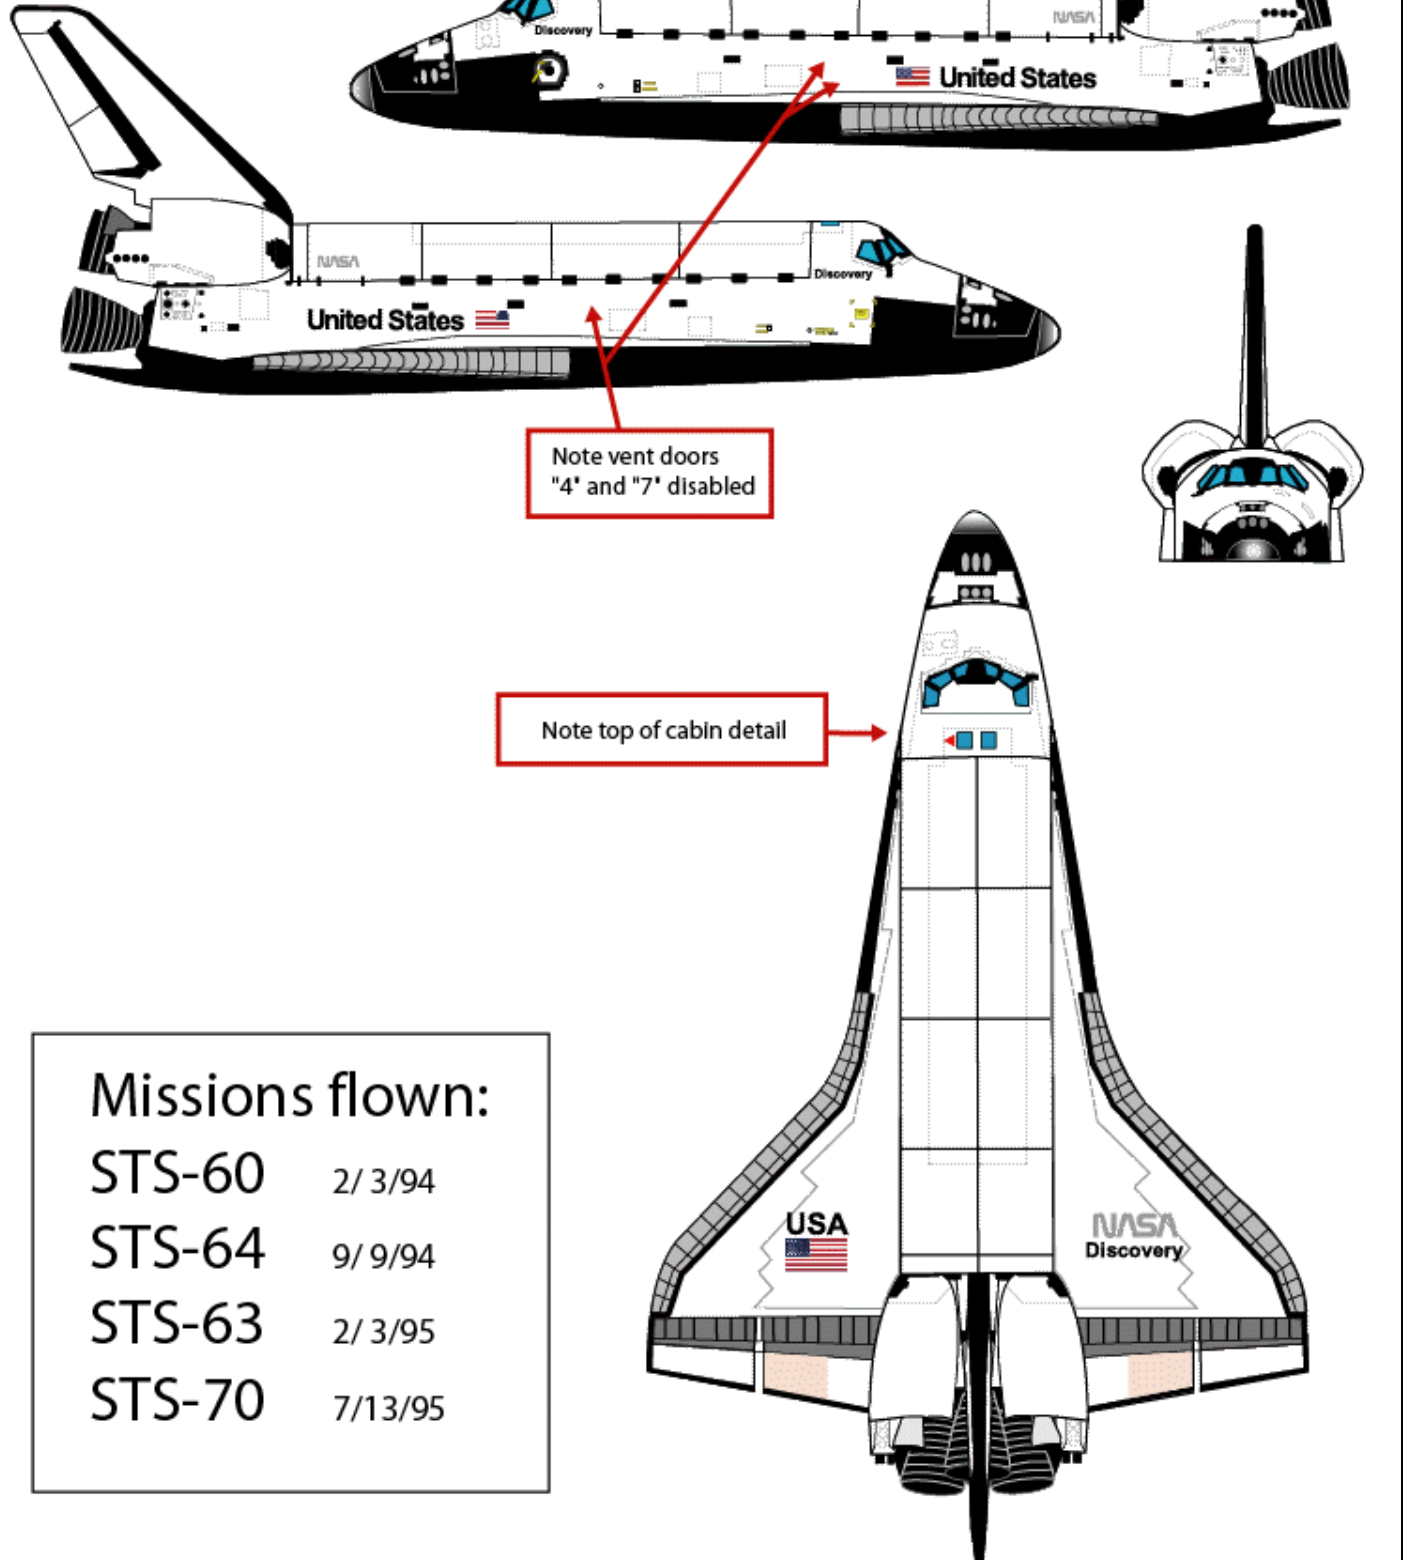

Discovery

OV-103

-Fifth Modification-

Apr. 28, 1991

Note labels added on sides

Missions flown:

STS-39	4/28/91
STS-48	9/12/91
STS-42	1/22/92

Discovery -Sixth Modification- OMDP-1

OV-103

Note drag chute added to tail

Missions flown:	
STS-53	12/ 2/92
STS-56	4/ 8/93
STS-51	9/12/93

Discovery

OV-103

-Seventh Modification-

Feb. 3, 1994

Note vent doors
"4" and "7" disabled

Label modified on right side only

Note line of surface insulation and addition of surface blankets

Note white wing panel areas

Missions flown:	
STS-82	2/11/97
STS-85	8/7/97
STS-91	6/2/98

Discovery

-Ninth Modification-
OV-103
Oct. 29, 1998