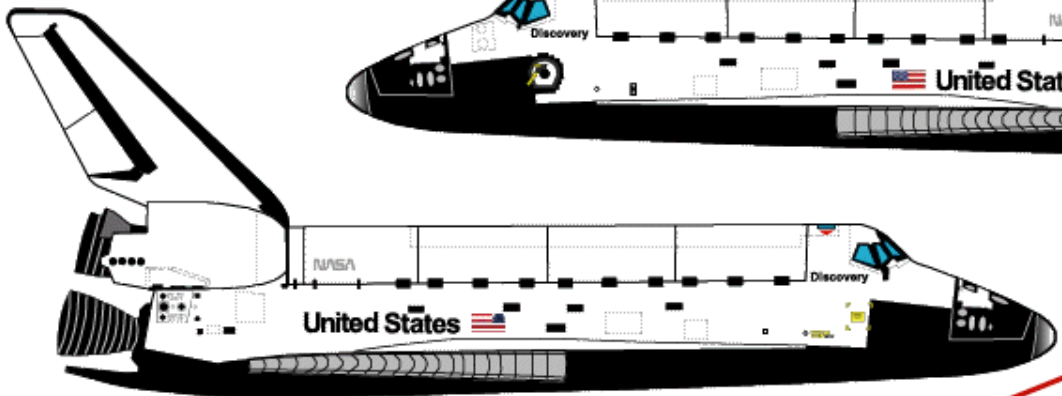

Discovery -Third Modification- OV-103

June 17, 1985

Note OMS pattern and black tile area added only on left OMS pod

Missions flown:	
51-G	6/17/85
51-I	8/27/85