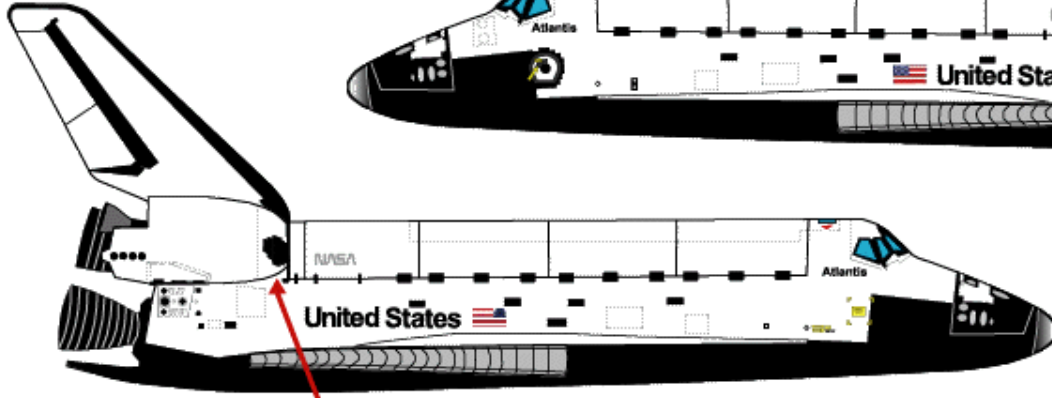

Details

Missions flown:

51-J	10/ 3/85
61-B	11/27/85

Atlantis

OV-104

-Second Modification-

Dec. 2, 1988

Note black tiles on both OMS pods