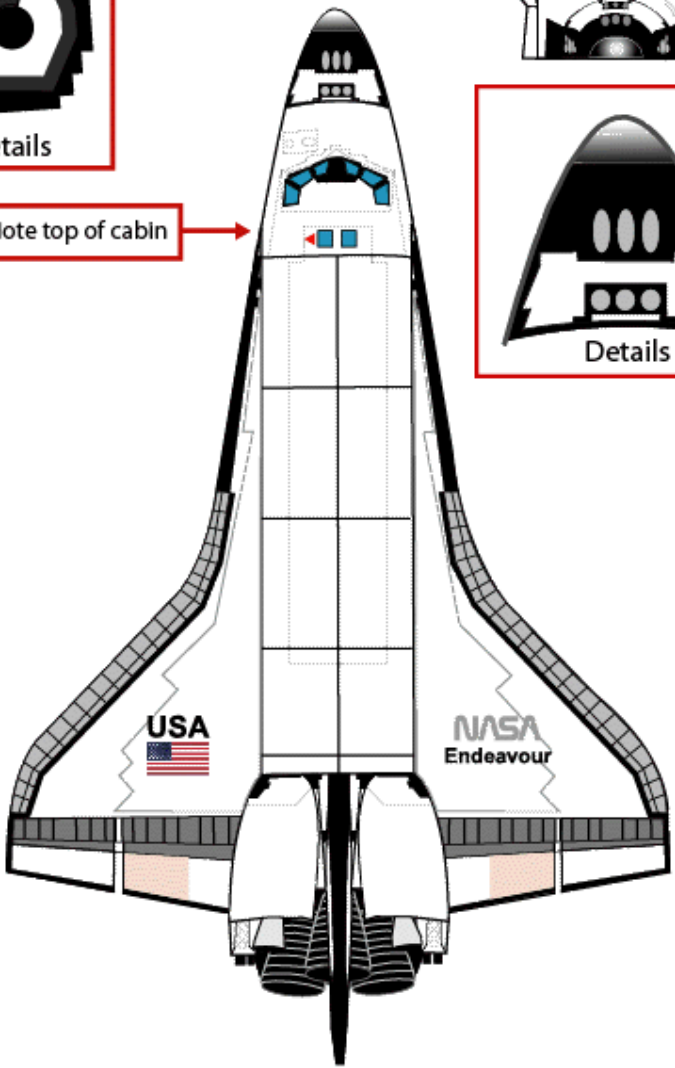

Note door hinge pattern

Note NASA logos

Note trace of
old wing markings

Note white
wing panels

Endeavour -Original Markings- OV-105 May 8, 1992

Note crew hatch and tail pattern as OV-103 and OV-104

Vent doors "4" and "7" disabled

Note drag chute

Note labels

Note top of cabin

Missions flown:

STS-49	5/ 8/92
STS-47	9/12/92
STS-54	1/13/93
STS-57	6/21/93
STS-61	12/2/93
STS-59	4/ 8/94
STS-68	9/30/94
STS-67	3/ 2/95
STS-69	9/ 7/95
STS-72	1/13/96
STS-77	5/19/96

Endeavour -Second Modification- OV-105 **OMDP-1**

Note door hinge pattern

Note line of surface insulation and blankets

Note white wing panels

Missions flown:
STS-89 1/23/98

Endeavour - Third Modification- OV-105

Dec. 4, 1998

Missions flown:

STS-88	12/ 4/98
STS-99	2/11/00
STS-97	12/ 1/00
STS-100	4/19/01
STS-108	12/5/01
STS-111	6/ 5/02
STS-113	11/23/02

OMDP-2

STS-118	8/8/07
STS-123	3/11/08
STS-126	11/14/08
STS-127	7/15/09
STS-130	2/8/10