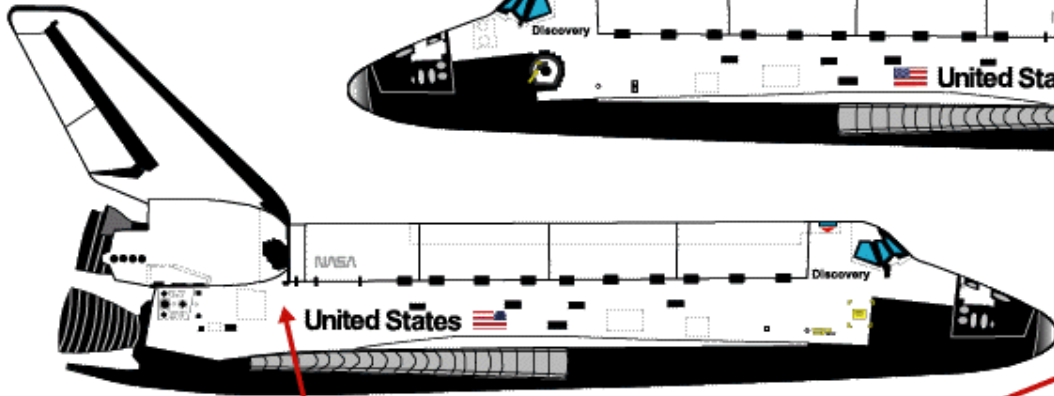

Discovery -Third Modification- OV-103

June 17, 1985

Note OMS pattern and black tile area added only on left OMS pod

Missions flown:	
51-G	6/17/85
51-I	8/27/85

Discovery

-Fourth Modification-

OV-103

Sep. 26, 1988