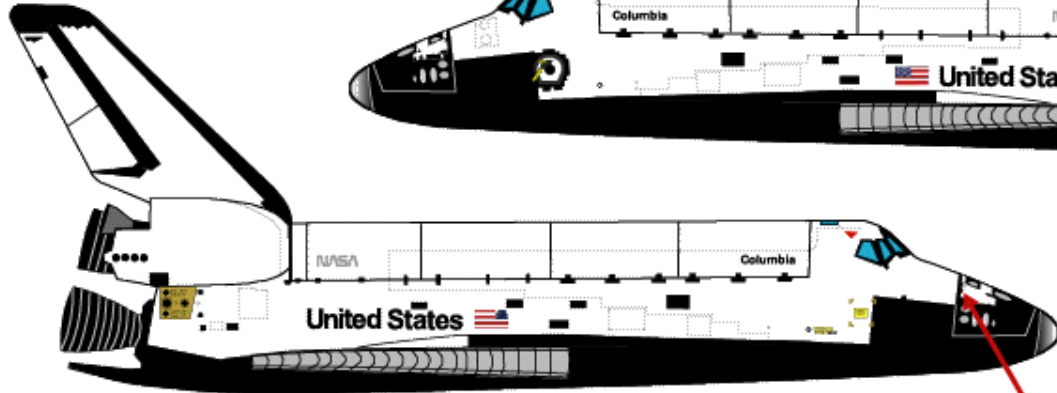

Columbia

OV-102

-Third Modification-
Spacelab Modification

One extra black tile added