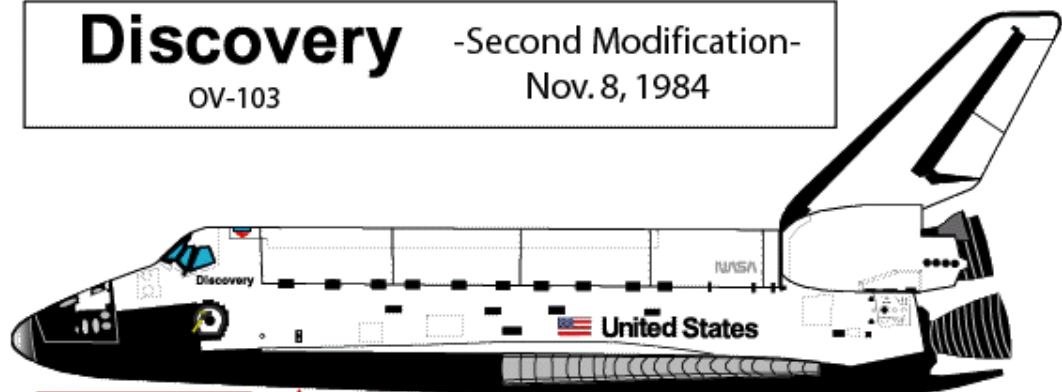

Note elevons tile pattern

Note OMS pattern

Discovery

-Second Modification-
Nov. 8, 1984

OV-103

Note tiles added

Note tile on lower corner of OMS pods

Missions flown:	
51-A	11/ 8/84
51-C	1/24/85
51-D	4/12/85