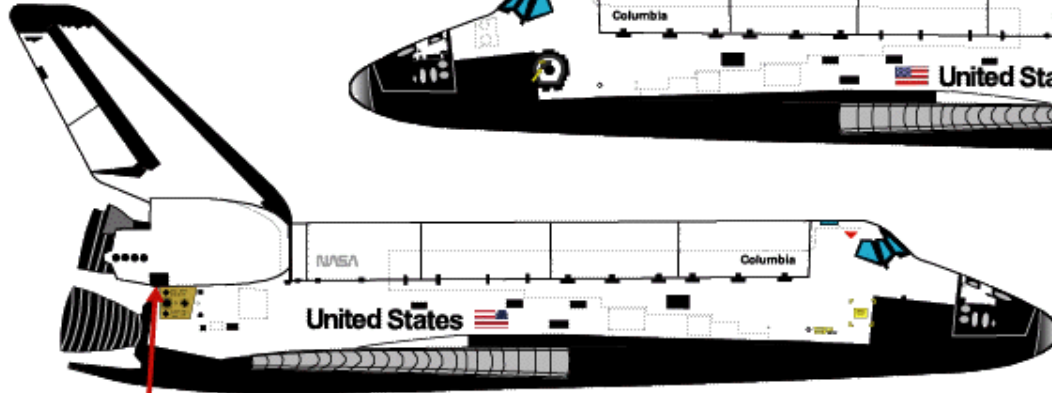

Columbia

OV-102

-Second Modification-

Nov. 12, 1981

Only modification is the black tile added to the lower corner of the OMS pods