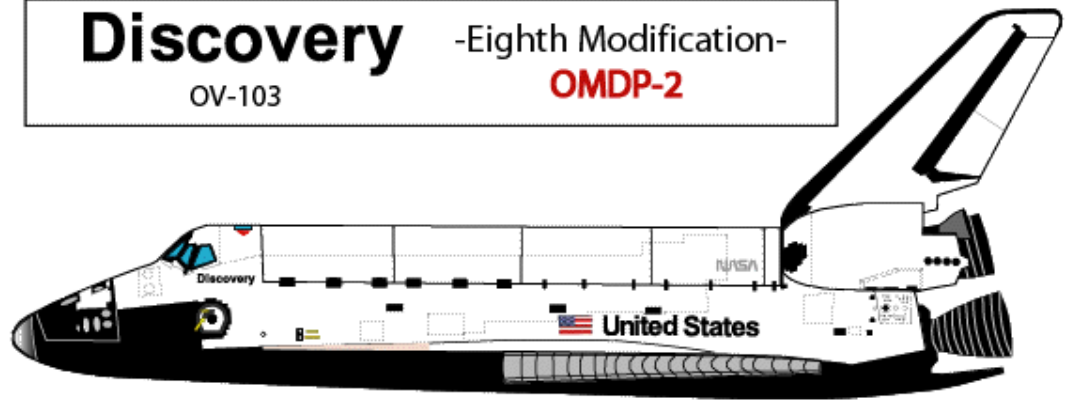

Discovery -Eighth Modification-

OV-103

OMDP-2

Note door hinges pattern

Window tile modified