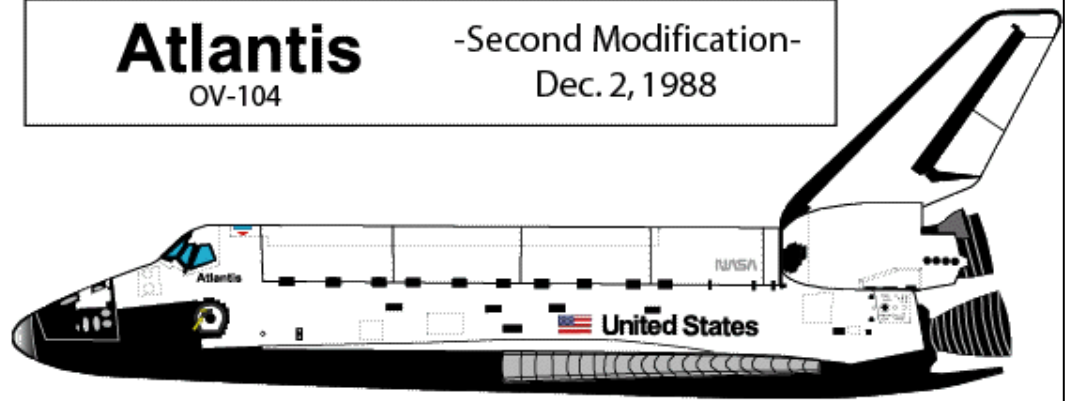

Details

Missions flown:

51-J	10/ 3/85
61-B	11/27/85

Atlantis

OV-104

-Second Modification-

Dec. 2, 1988

Note black tiles on both OMS pods