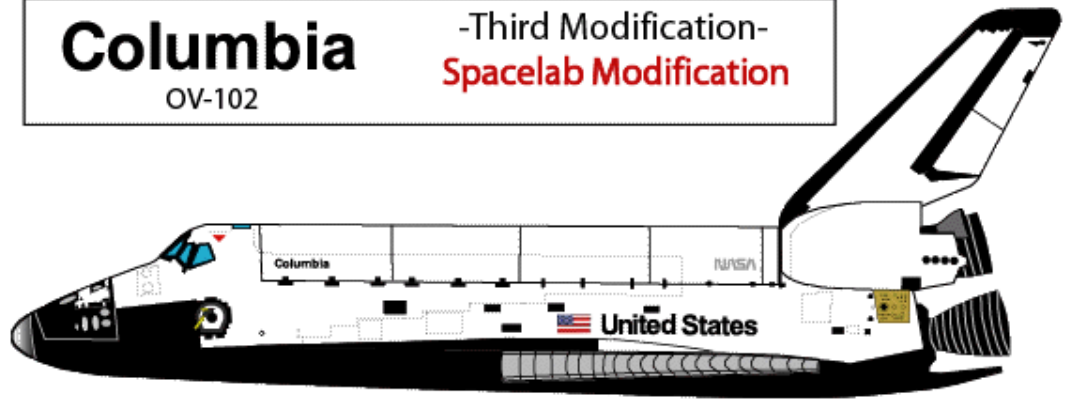

Columbia

OV-102

-Third Modification-
Spacelab Modification

One extra black tile added