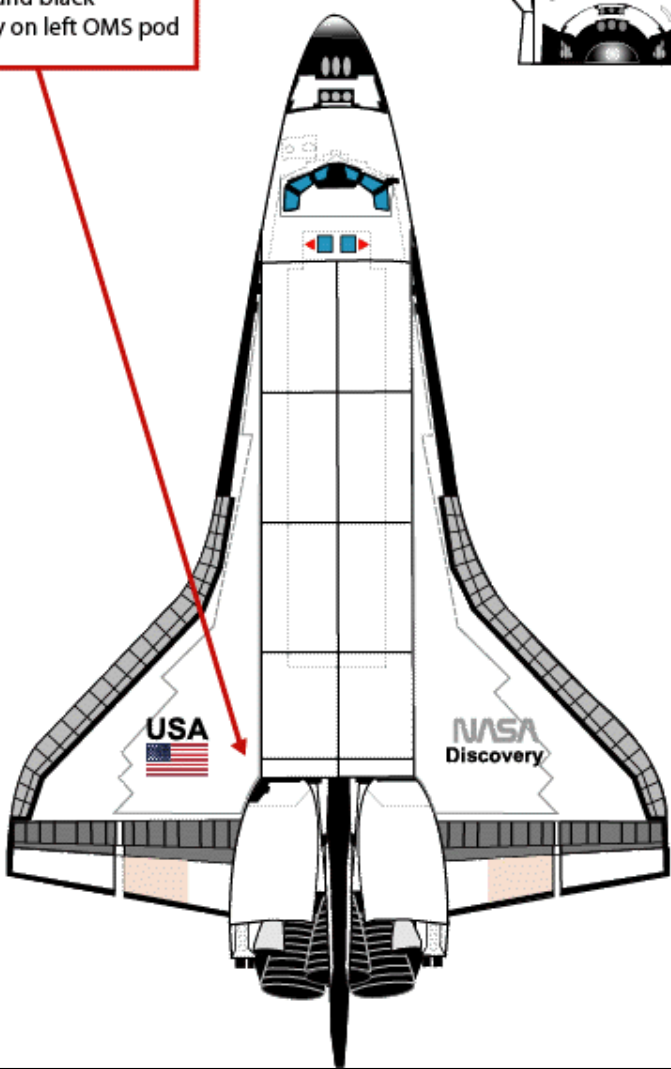

Note OMS pattern and black tile area added only on left OMS pod