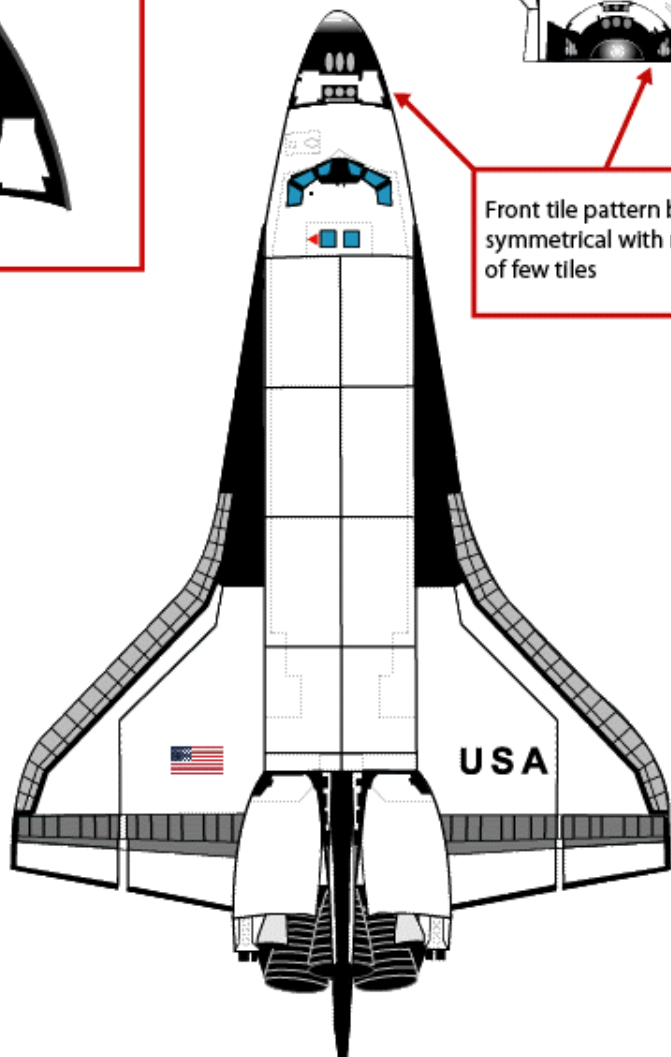

OMDP-1

* OMDP: Orbiter Maintenance Down Period

Details

Details

Front tile pattern becoming symmetrical with removal of few tiles

Missions flown:

STS-73	10/25/95
STS-75	2/22/96
STS-78	6/20/96
STS-80	11/19/96
STS-83	4/ 4/97
STS-94	7/ 1/97
STS-87	11/18/97
STS-90	4/17/98
STS-93	7/22/99

Columbia

OV-102

-Last Modification-

OMDP-2

Details

Front tile pattern more symmetrical as rest of fleet, except for unique tile

Details

Note the NASA 'Meatball' logo added and name on wing for the first time