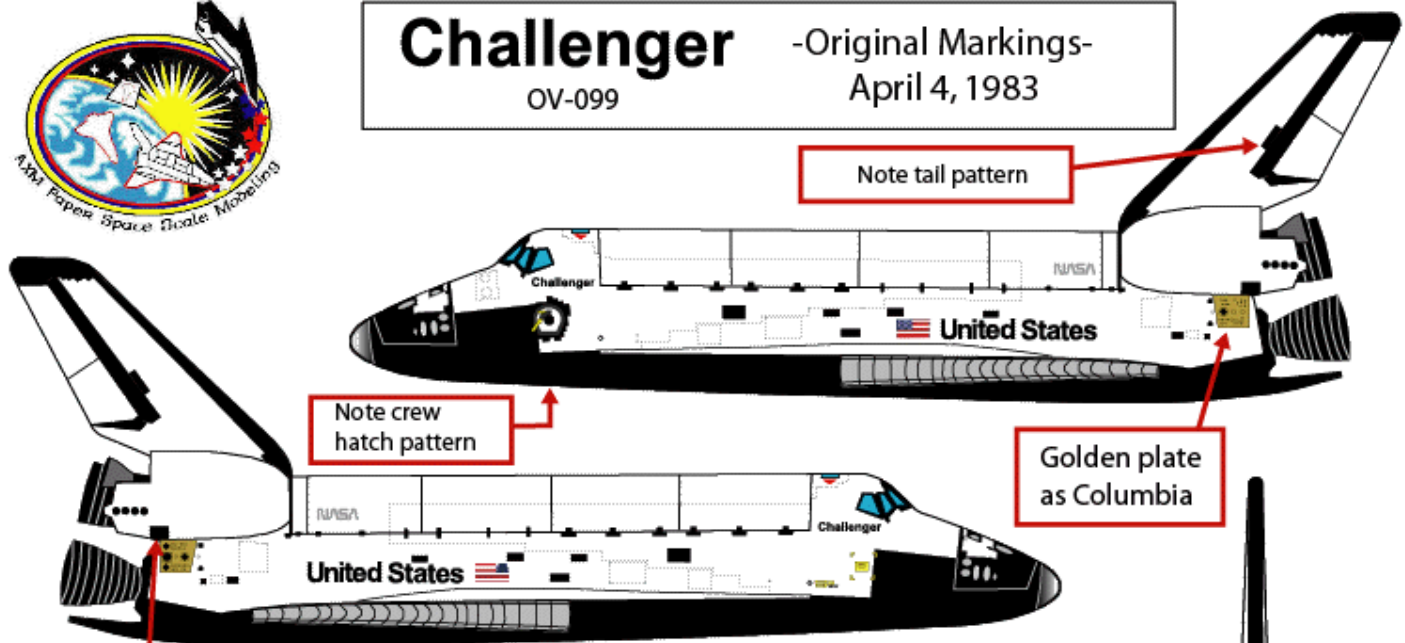

Columbia

OV-102

-Last Modification-

OMDP-2

Details

Front tile pattern more symmetrical as rest of fleet, except for unique tile

Details

Note the NASA 'Meatball' logo added and name on wing for the first time

Note white wing panels

Missions flown:

STS-109 3/ 1/02

STS-107 1/16/03

(Orbiter lost - Feb. 1, 2003)

Challenger

OV-099

-Original Markings-
April 4, 1983