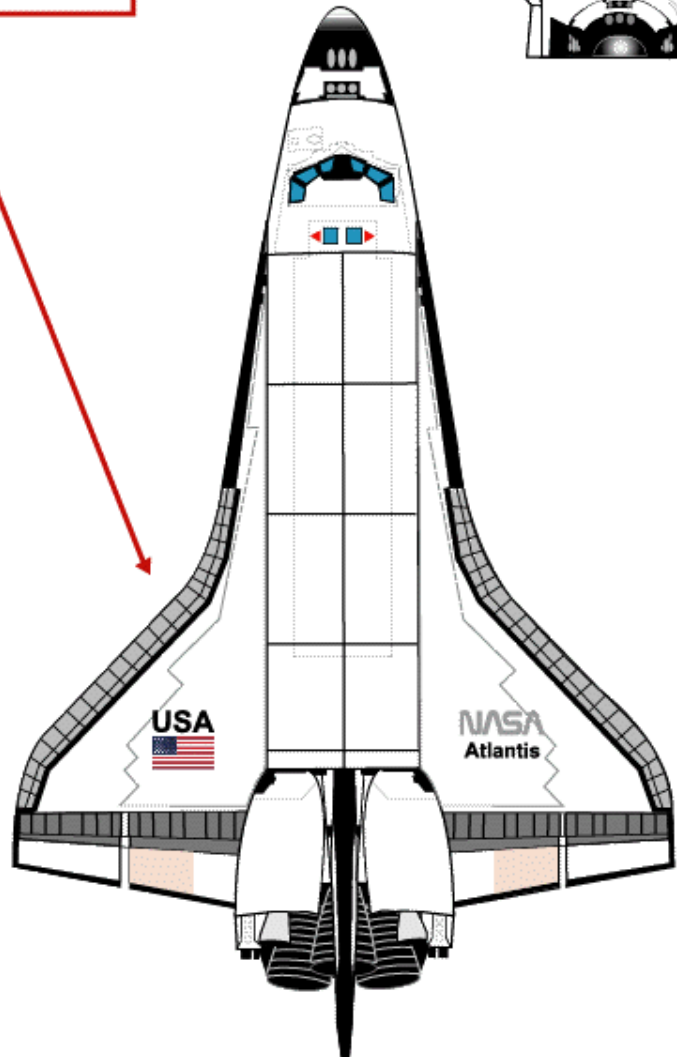

Details

Missions flown:

51-J	10/ 3/85
61-B	11/27/85

Atlantis

OV-104

-Second Modification-

Dec. 2, 1988

Note black tiles on both OMS pods