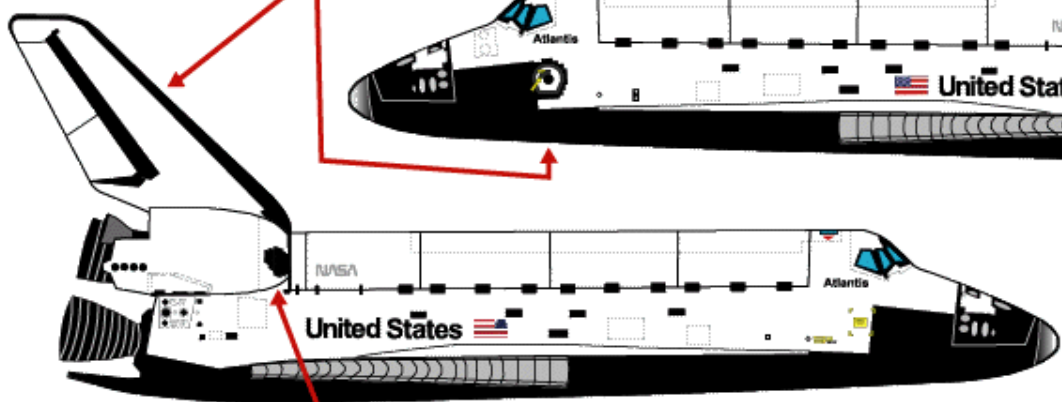

Missions flown:

STS-95	10/29/98
STS-96	5/27/99
STS-103	12/19/99
STS-92	10/11/00
STS-102	3/8/01
STS-105	8/10/01

OMDP-3

STS-114 (RTF)	7/26/05
STS-121 (RTF)	7/4/06
STS-116	12/9/06
STS-120	10/23/07
STS-124	5/31/08
STS-119	3/15/09
STS-128	8/28/09
STS-131	4/5/10
STS-133	2/24/11 (Last Flight)

Note NASA logos

* RTF: Return to Flight

Atlantis

OV-104

-Original Markings-
Oct. 3, 1985

Crew hatch and tail pattern
same as OV-103 and OV-105

Note tile on right OMS pod only

Details