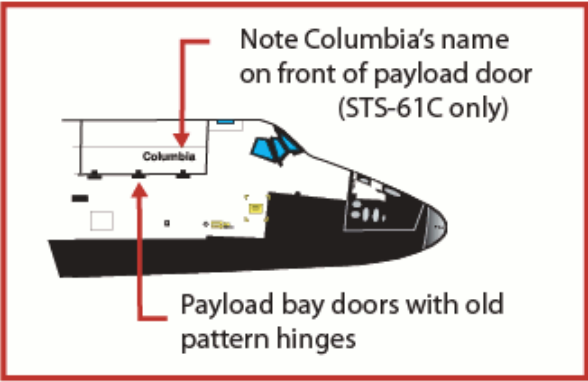

Note Columbia's name on front of payload door (STS-61C only)

Note top cabin detail and unique tile

Payload bay doors with old pattern hinges

Missions flown:

61C	1/12/86
STS-28	8/ 8/89
STS-32	1/ 9/90
STS-35	12/ 2/90

* OEX: Orbiter Experiment Program