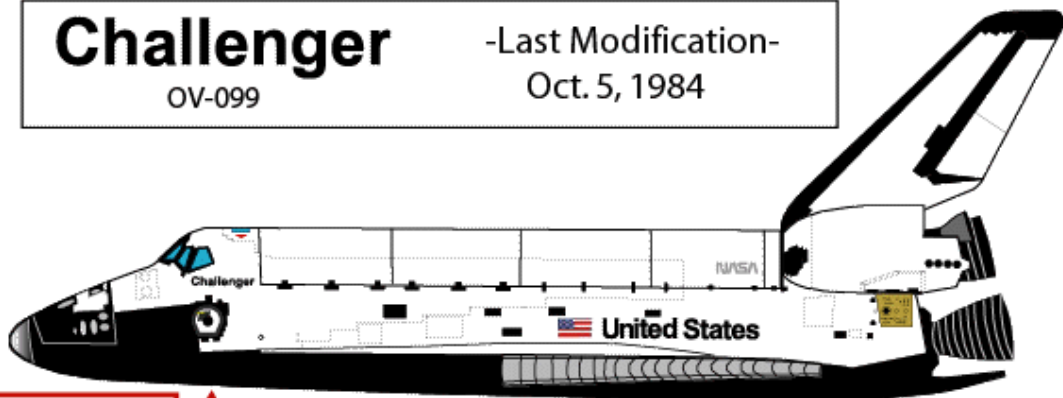

Missions flown:	
STS-6	4/ 4/83
STS-7	6/18/83
STS-8	8/30/83
41-B	2/ 3/84
41-C	4/ 6/84

Challenger

OV-099

-Last Modification-

Oct. 5, 1984

Lower corner tile of the OMS pods changed and black tiles added to the front of pods