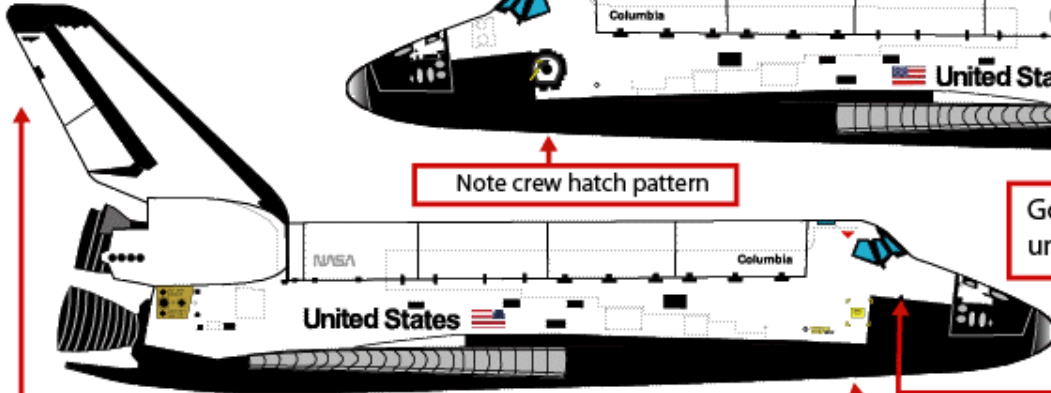

Note crew hatch pattern

Golden umbilical plate

Note tile pattern on tail

Note right side markings

Note unique tiles

Note asymmetry of front tiles

Note markings on top of crew cabin

Red line indicates base layout on rest of fleet