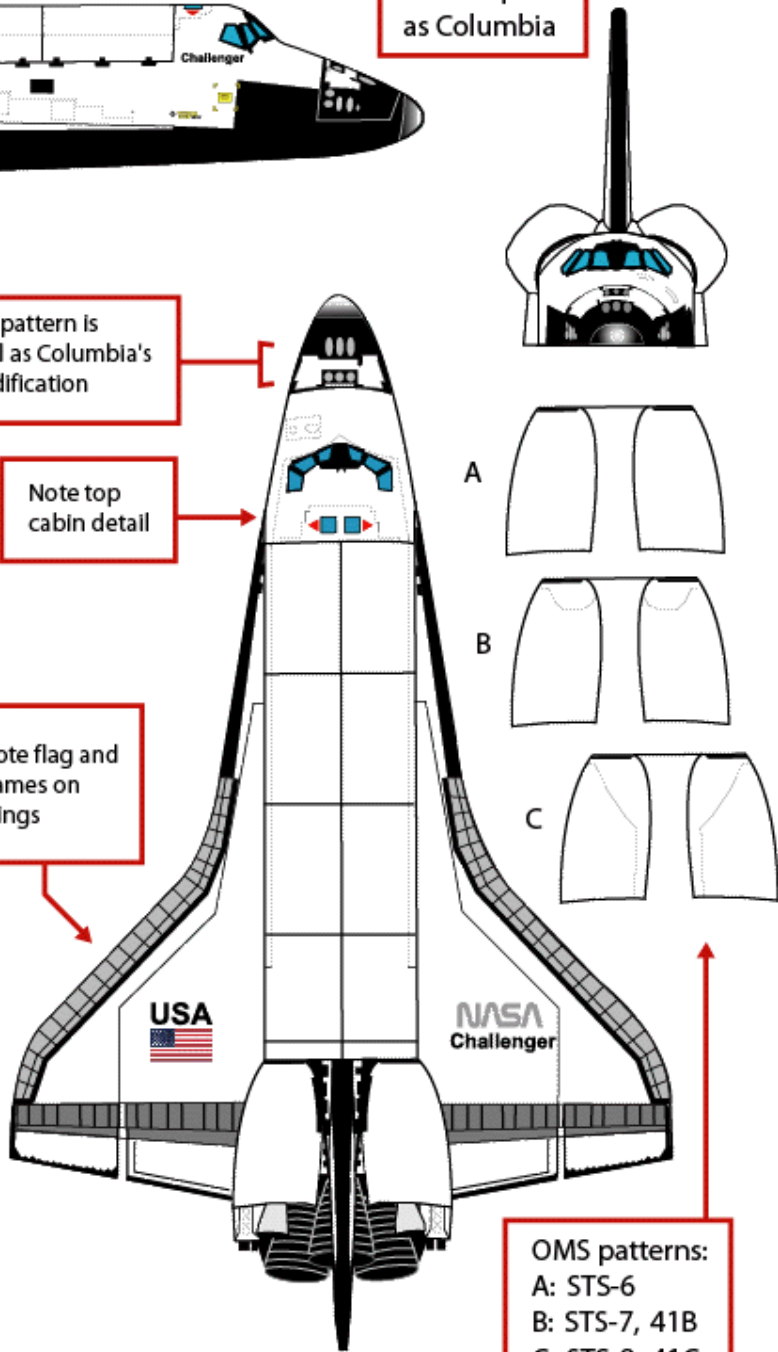

This tile pattern is identical as Columbia's last modification

Note top cabin detail

Note flag and names on wings