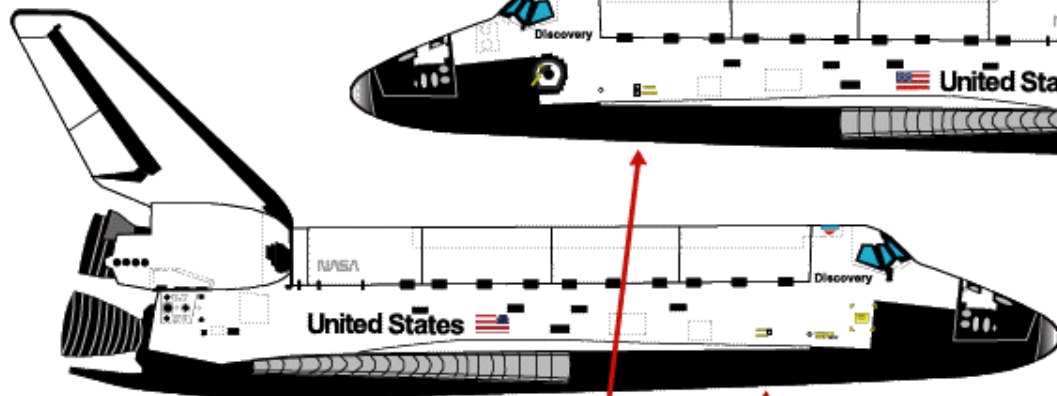

Note labels added on sides