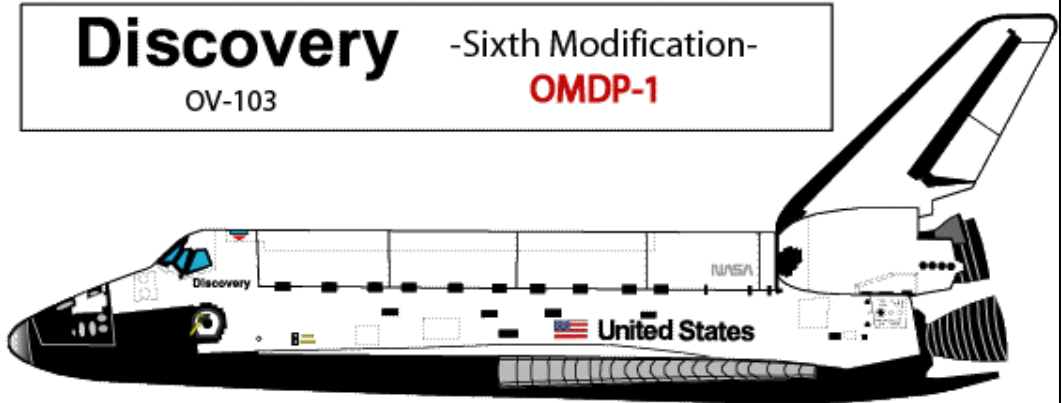

Discovery -Sixth Modification- OMDP-1

OV-103

Note drag chute added to tail