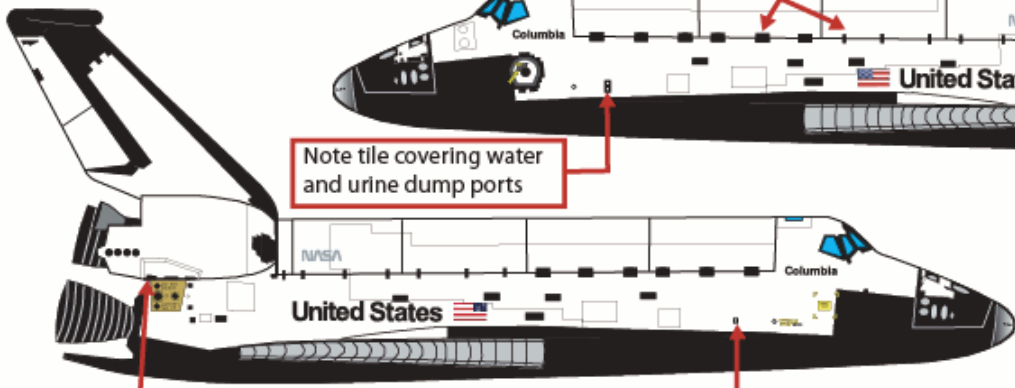

Name moved to the front of cabin
Note hinges on doors

Note tile covering water and urine dump ports

Note tailpod (SILTS)
"Shuttle Infrared Leeside Temperature Sensing" experiment

Note different large white tile on lower corner of the OMS pods