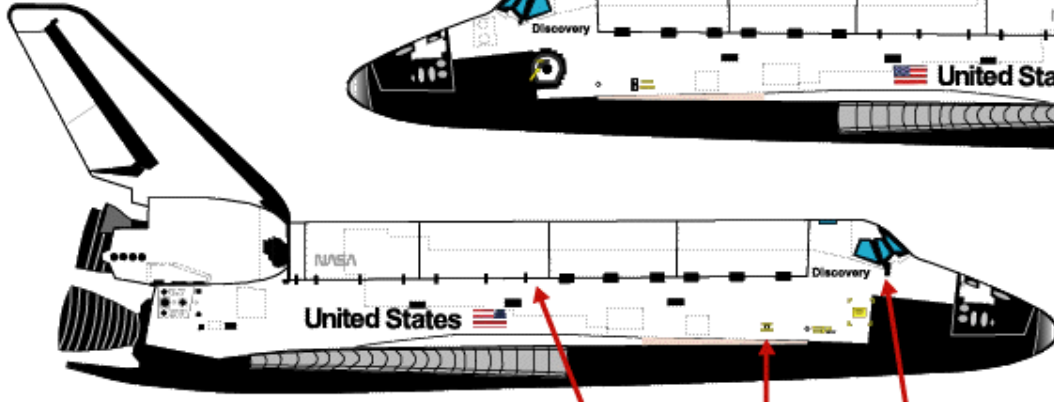

Discovery -Eighth Modification-

OV-103

OMDP-2

Note door hinges pattern

Window tile modified