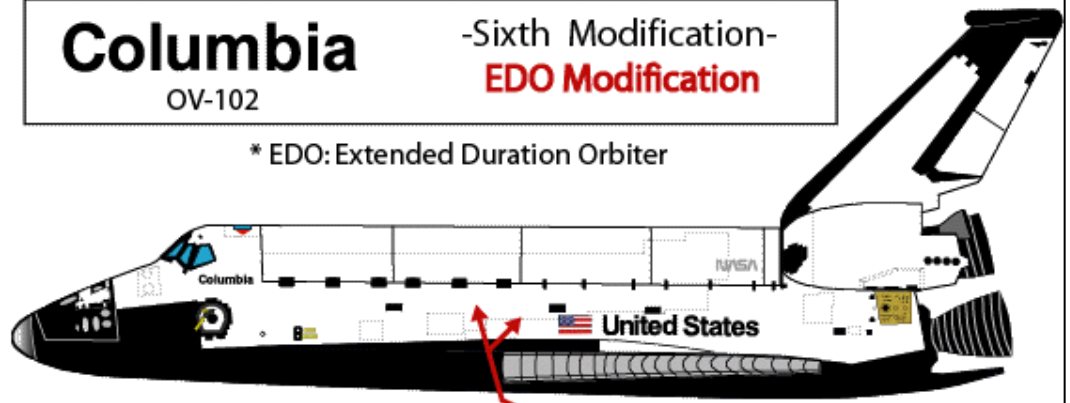

Note labels added

Last mission that carried the SEADS experiment on nose cap

Missions flown:
STS-40 6/5/91

Columbia

OV-102

-Sixth Modification-
EDO Modification

* EDO: Extended Duration Orbiter

Note vent doors "4"
and "7" disabled