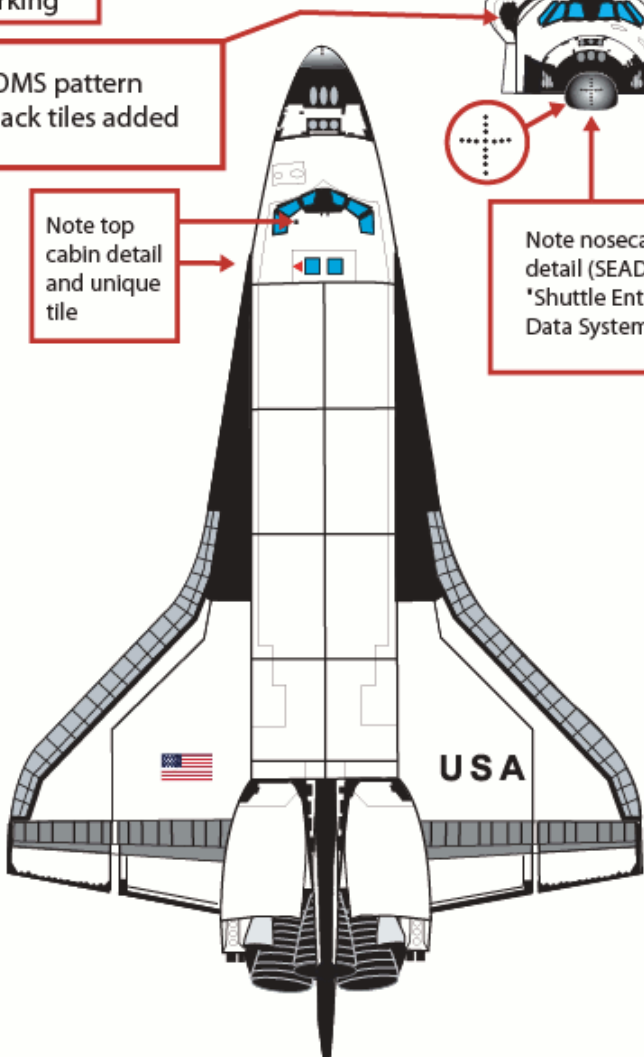

Name moved to the front of cabin
Note hinges on doors

Note tile covering water and urine dump ports

Note tailpod (SILTS)
"Shuttle Infrared Leeside Temperature Sensing" experiment

Note different large white tile on lower corner of the OMS pods

Note tile covering water vent marking

Note OMS pattern and black tiles added

Note nosecap detail (SEADS) 'Shuttle Entry Air Data System'

Note Columbia's name on front of payload door (STS-61C only)

Note top cabin detail and unique tile