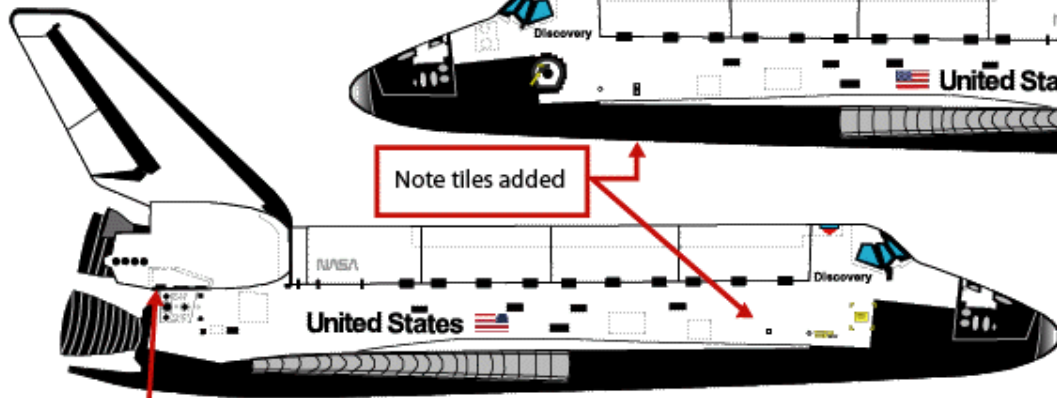

Note elevons tile pattern

Note OMS pattern

Discovery

-Second Modification-
Nov. 8, 1984

OV-103

Note tiles added

Note tile on lower corner of OMS pods

Missions flown:	
51-A	11/ 8/84
51-C	1/24/85
51-D	4/12/85