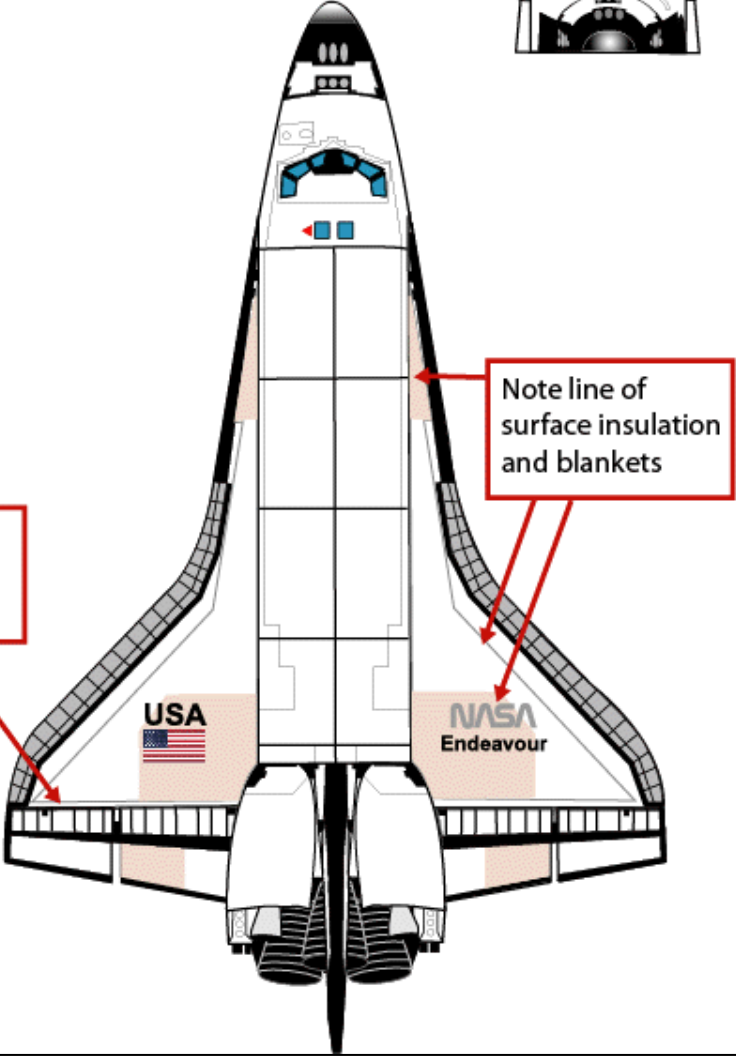

Note door hinge pattern

Note NASA logos

Note trace of
old wing markings

Note white
wing panels

Endeavour -Original Markings- OV-105 May 8, 1992

Note crew hatch and tail pattern as OV-103 and OV-104

Vent doors "4" and "7" disabled

Note drag chute

Note labels

Note top of cabin

Missions flown:

STS-49	5/ 8/92
STS-47	9/12/92
STS-54	1/13/93
STS-57	6/21/93
STS-61	12/2/93
STS-59	4/ 8/94
STS-68	9/30/94
STS-67	3/ 2/95
STS-69	9/ 7/95
STS-72	1/13/96
STS-77	5/19/96

Endeavour -Second Modification- OV-105 **OMDP-1**

Note door hinge pattern

Note line of surface insulation and blankets

Note white wing panels

Missions flown:
STS-89 1/23/98

Endeavour - Third Modification- OV-105