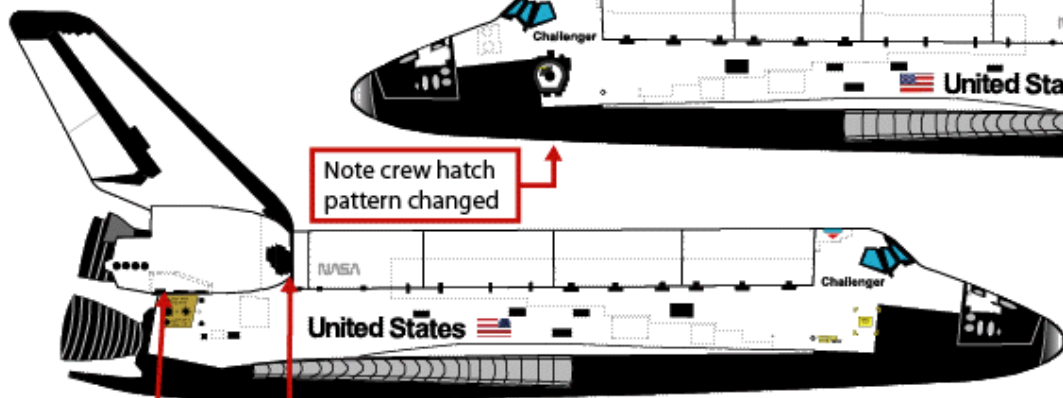

Missions flown:	
STS-6	4/ 4/83
STS-7	6/18/83
STS-8	8/30/83
41-B	2/ 3/84
41-C	4/ 6/84

Challenger

OV-099

-Last Modification-

Oct. 5, 1984

Lower corner tile of the OMS pods changed and black tiles added to the front of pods