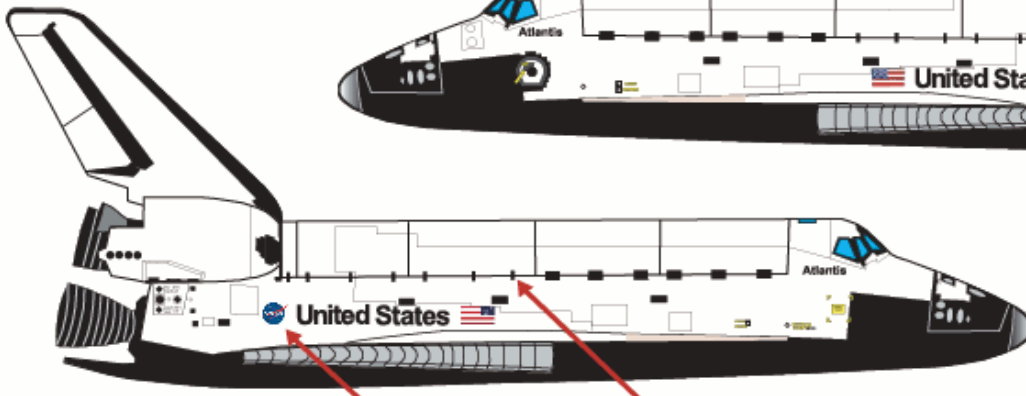

Atlantis

OV-104

-Fifth Modification-
OMDP-2