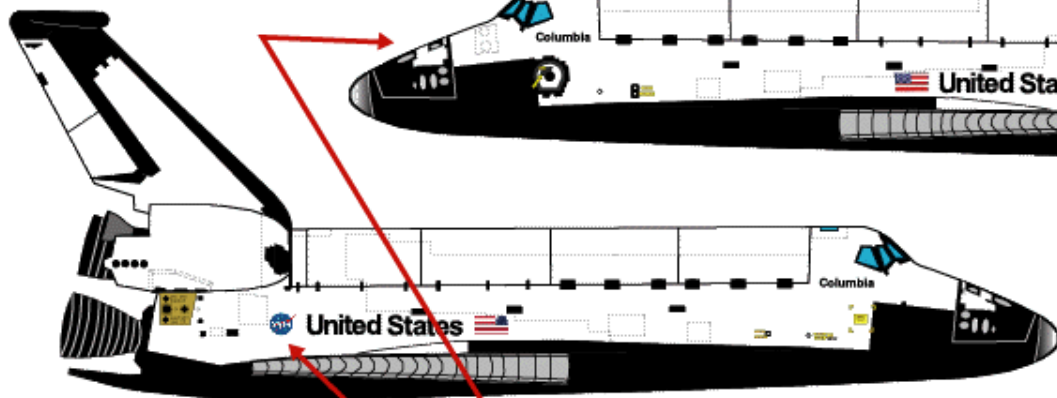

OMDP-1

* OMDP: Orbiter Maintenance Down Period

Details

Details

Front tile pattern becoming symmetrical with removal of few tiles

Missions flown:

STS-73	10/25/95
STS-75	2/22/96
STS-78	6/20/96
STS-80	11/19/96
STS-83	4/ 4/97
STS-94	7/ 1/97
STS-87	11/18/97
STS-90	4/17/98
STS-93	7/22/99

Columbia

OV-102

-Last Modification-

OMDP-2

Details

Front tile pattern more symmetrical as rest of fleet, except for unique tile

Details

Note the NASA 'Meatball' logo added and name on wing for the first time