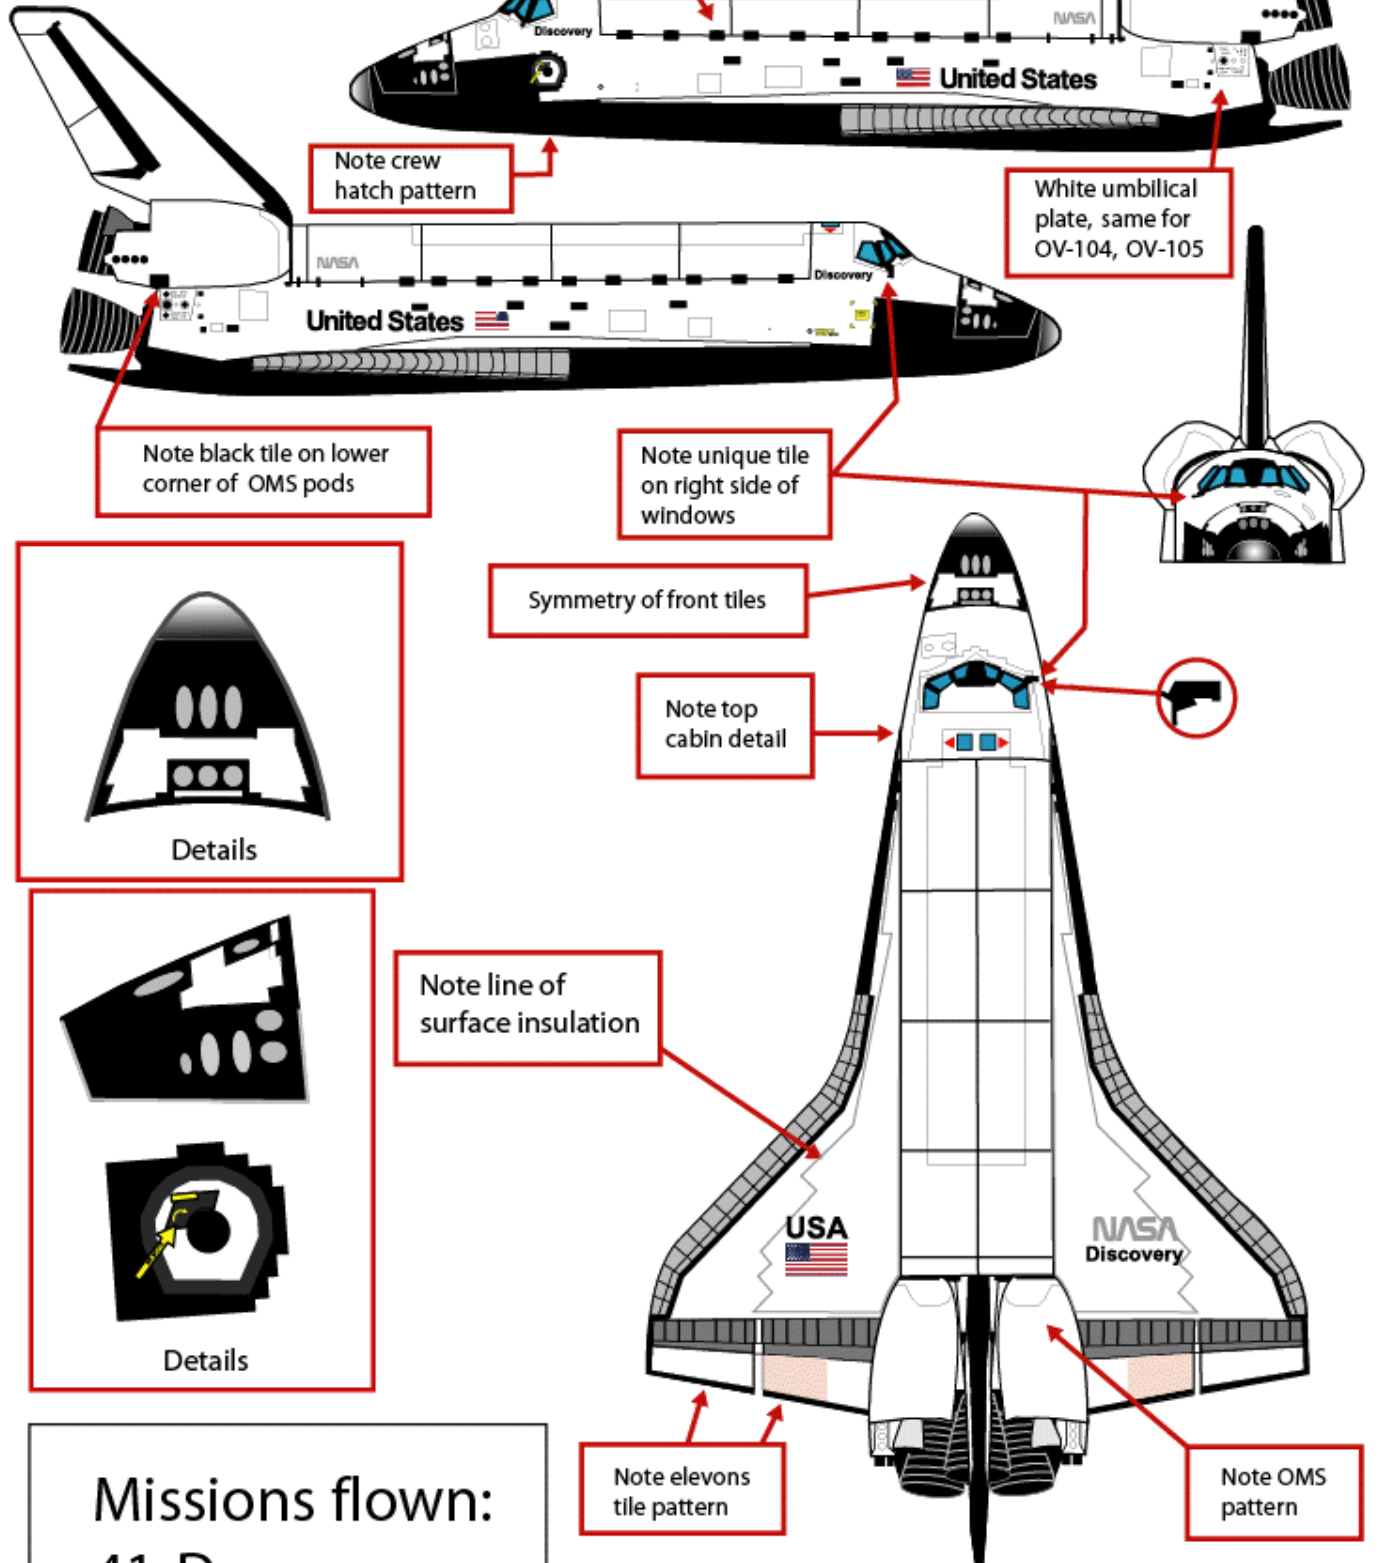

Discovery

OV-103

-Original Markings-
Aug. 30, 1984

Note door hinge pattern

Note tail pattern

Note crew hatch pattern

White umbilical plate, same for OV-104, OV-105

Note black tile on lower corner of OMS pods

Note unique tile on right side of windows

Symmetry of front tiles

Note top cabin detail

Details

Note line of surface insulation

Details

Missions flown:

41-D 8/30/84

Note elevons tile pattern

Note OMS pattern