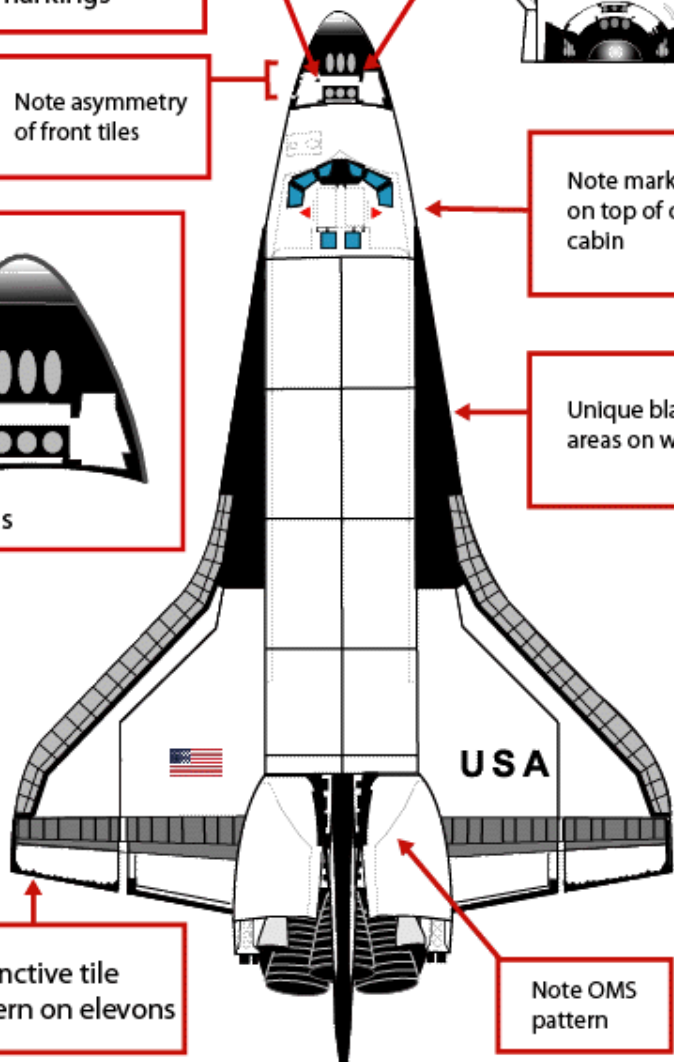

Note crew hatch pattern

Golden umbilical plate

Note tile pattern on tail

Note right side markings

Note unique tiles

Note asymmetry of front tiles

Note markings on top of crew cabin

Red line indicates base layout on rest of fleet

Left side only

Details

Details

Unique black areas on wings

Missions flown:

STS-1 (4/12/81)

Distinctive tile pattern on elevons

Note OMS pattern