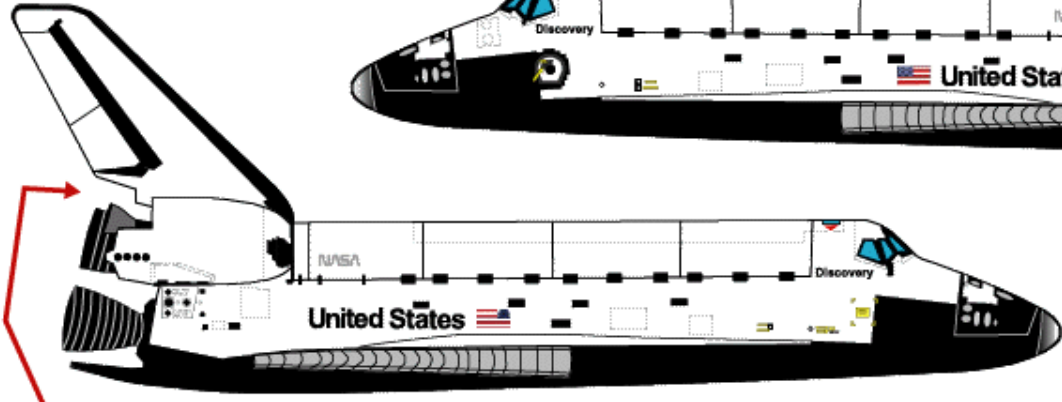

Discovery -Sixth Modification- OMDP-1

OV-103

Note drag chute added to tail