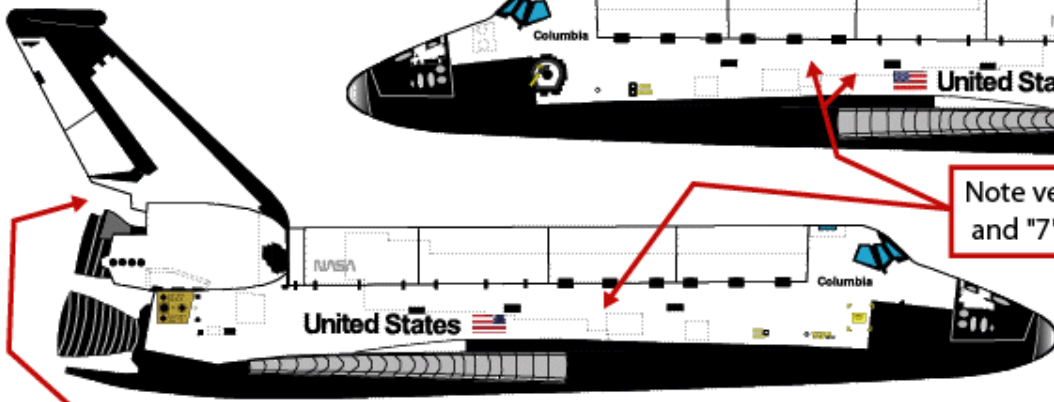

Note labels added

Last mission that carried the SEADS experiment on nose cap

Missions flown:
STS-40 6/5/91

Columbia

OV-102

-Sixth Modification-
EDO Modification

* EDO: Extended Duration Orbiter

Note vent doors "4"
and "7" disabled