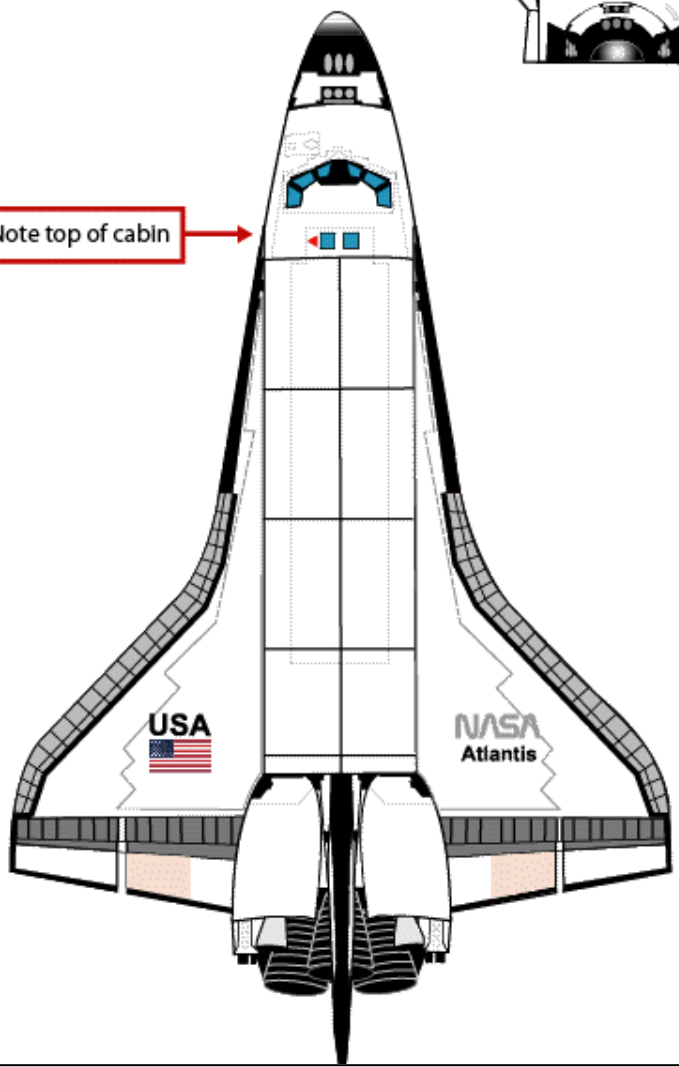

Atlantis -Fourth Modification-
OV-104 **OMDP-1**

Vent doors "4" and "7" disabled

Note drag chute added

Note top of cabin

Missions flown:

STS-66	11/ 3/94
STS-71	6/27/95
STS-74	11/12/95
STS-76	3/22/96
STS-79	9/16/96
STS-81	1/12/97
STS-84	5/15/97
STS-86	9/26/97