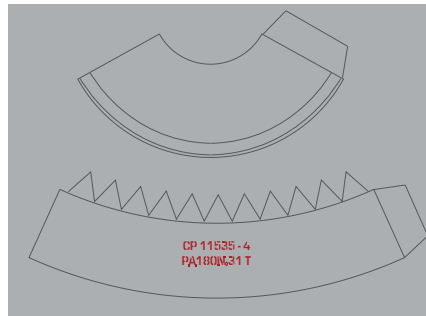

Atlas V Fuel line, Cable tray, Engines

Print on Cardstock (110 lb)

Rev.3/15