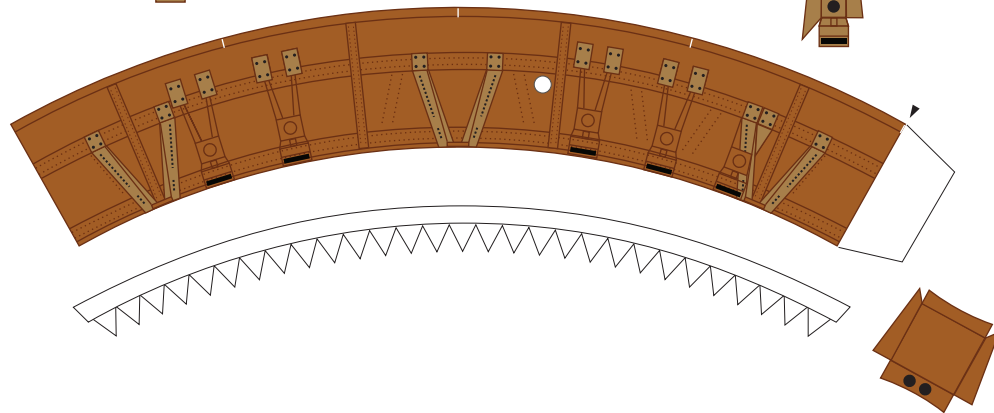

1:96 Scale

1 cm
1 inch

ATLAS V 500 Series

Print on Cardstock (110 lb)

Fairing Shroud and Common Core Booster Connectors

1:96 Scale

Print on Cardstock (110 lb)

ATLAS V Common Core Booster 500 Series

1:96 Scale

Atlas V 500 Series connector

Common Core Booster

Common Core Booster

Interstage here

ATLAS V Common Core Booster 500 Series

1:96 Scale

Print on Metallic paper

Print on Cardstock (110 lb)

ATLAS V Interstage Section

1:96 Scale

New Version 2016

Glue a 2mm x 5 mm rod on the back of each attachment door to cover the openings on the Interstage section if no SRBs are used

Print on Cardstock (110 lb)

ATLAS V Common Core Booster

Bottom section

1:96 Scale

ATLAS V Common Core Booster

Bottom section

1:96 Scale

Print on Metallic paper