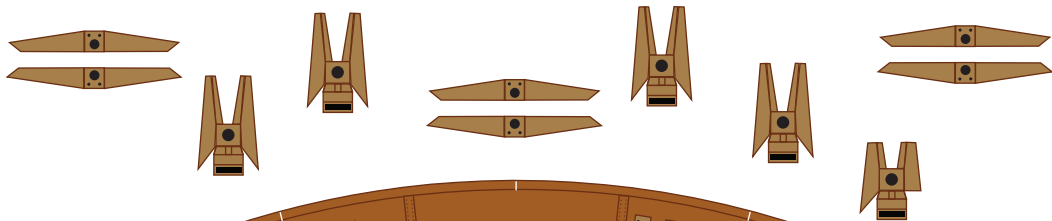

ATLAS V Common Core Booster

Bottom section

1:96 Scale