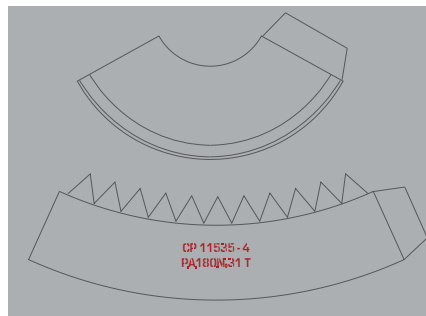

Atlas V Fuel line, Cable tray, Engines

Print on Cardstock (110 lb)

Rev.3/15