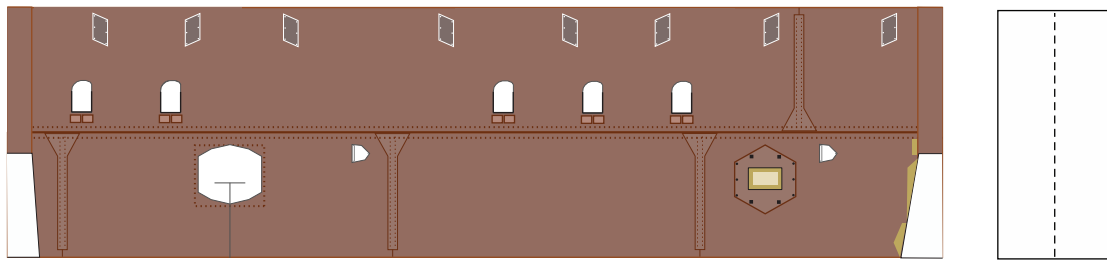

1:96 Scale

1 cm
1 inch

ATLAS V 500 Series

Print on Cardstock (110 lb)

Fairing Shroud and Common Core Booster Connectors

1:96 Scale

Print on Cardstock (110 lb)

ATLAS V Common Core Booster 500 Series

1:96 Scale

Atlas V 500 Series connector

Common Core Booster

Common Core Booster

Interstage here

ATLAS V Common Core Booster 500 Series

1:96 Scale

Print on Metallic paper

Print on Cardstock (110 lb)

ATLAS V Interstage Section

1:96 Scale

New Version 2016

Glue a 2mm x 5 mm rod on the back of each attachment door to cover the openings on the Interstage section if no SRBs are used