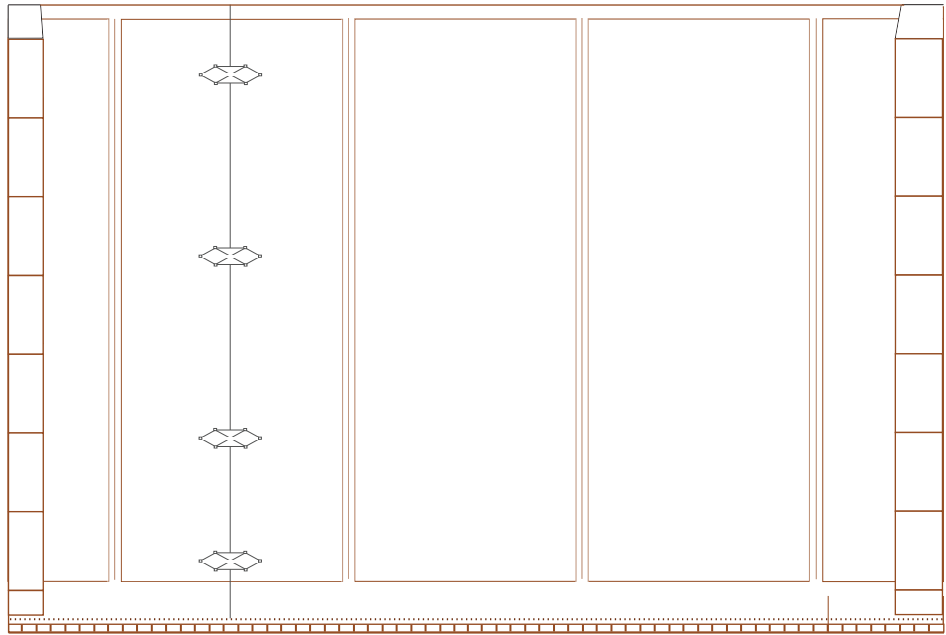

Print on Cardstock (110 lb)

ATLAS V Common Core Booster

Bottom section

1:96 Scale

ATLAS V Common Core Booster

Bottom section

1:96 Scale

Print on Metallic paper