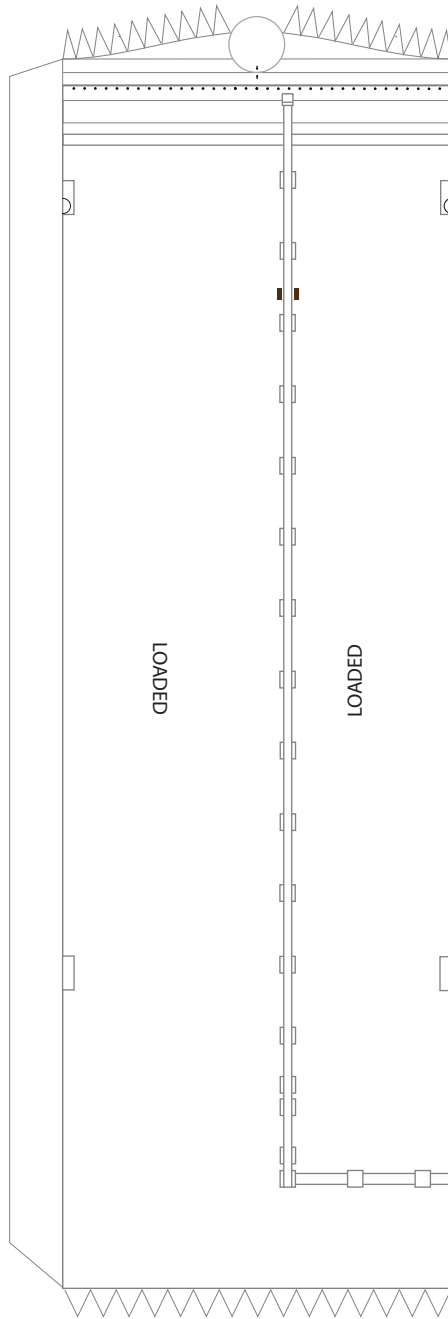

ATLAS V Solid Rocket Booster

Print X 4 for 541 Series

1:96 Scale

Glue rod
(2 mm x 8 mm)