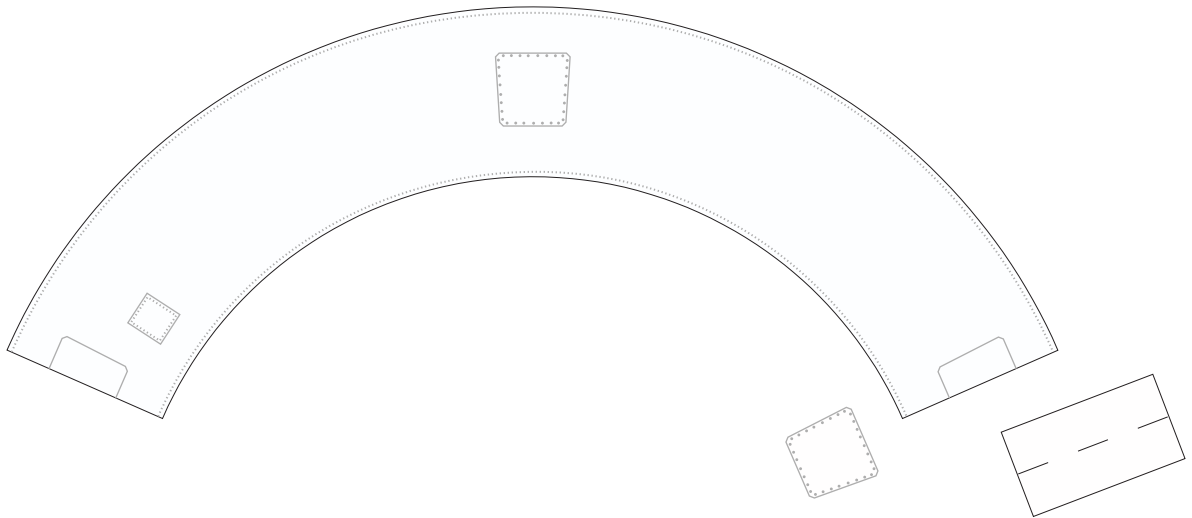

ATLAS V 500 Series

Print on Cardstock (110 lb)

Top of Fairing Shroud

1:96 Scale

1 cm
1 inch

ATLAS V NROL-42

Short Payload Fairing

Print on Cardstock (110 lb)

1:96 Scale

1 cm
1 inch

ATLAS V 500 Series

Print on Cardstock (110 lb)

Fairing Shroud and Common Core Booster Connectors

1:96 Scale

Print on Cardstock (110 lb)

ATLAS V Common Core Booster 500 Series

1:96 Scale

Atlas V 500 Series connector

Common Core Booster

Common Core Booster

Interstage here

ATLAS V Common Core Booster 500 Series

1:96 Scale

Print on Metallic paper

Print on Cardstock (110 lb)

ATLAS V Interstage Section

1:96 Scale

New Version 2016

Glue a 2mm x 5 mm rod on the back of each attachment door to cover the openings on the Interstage section if no SRBs are used