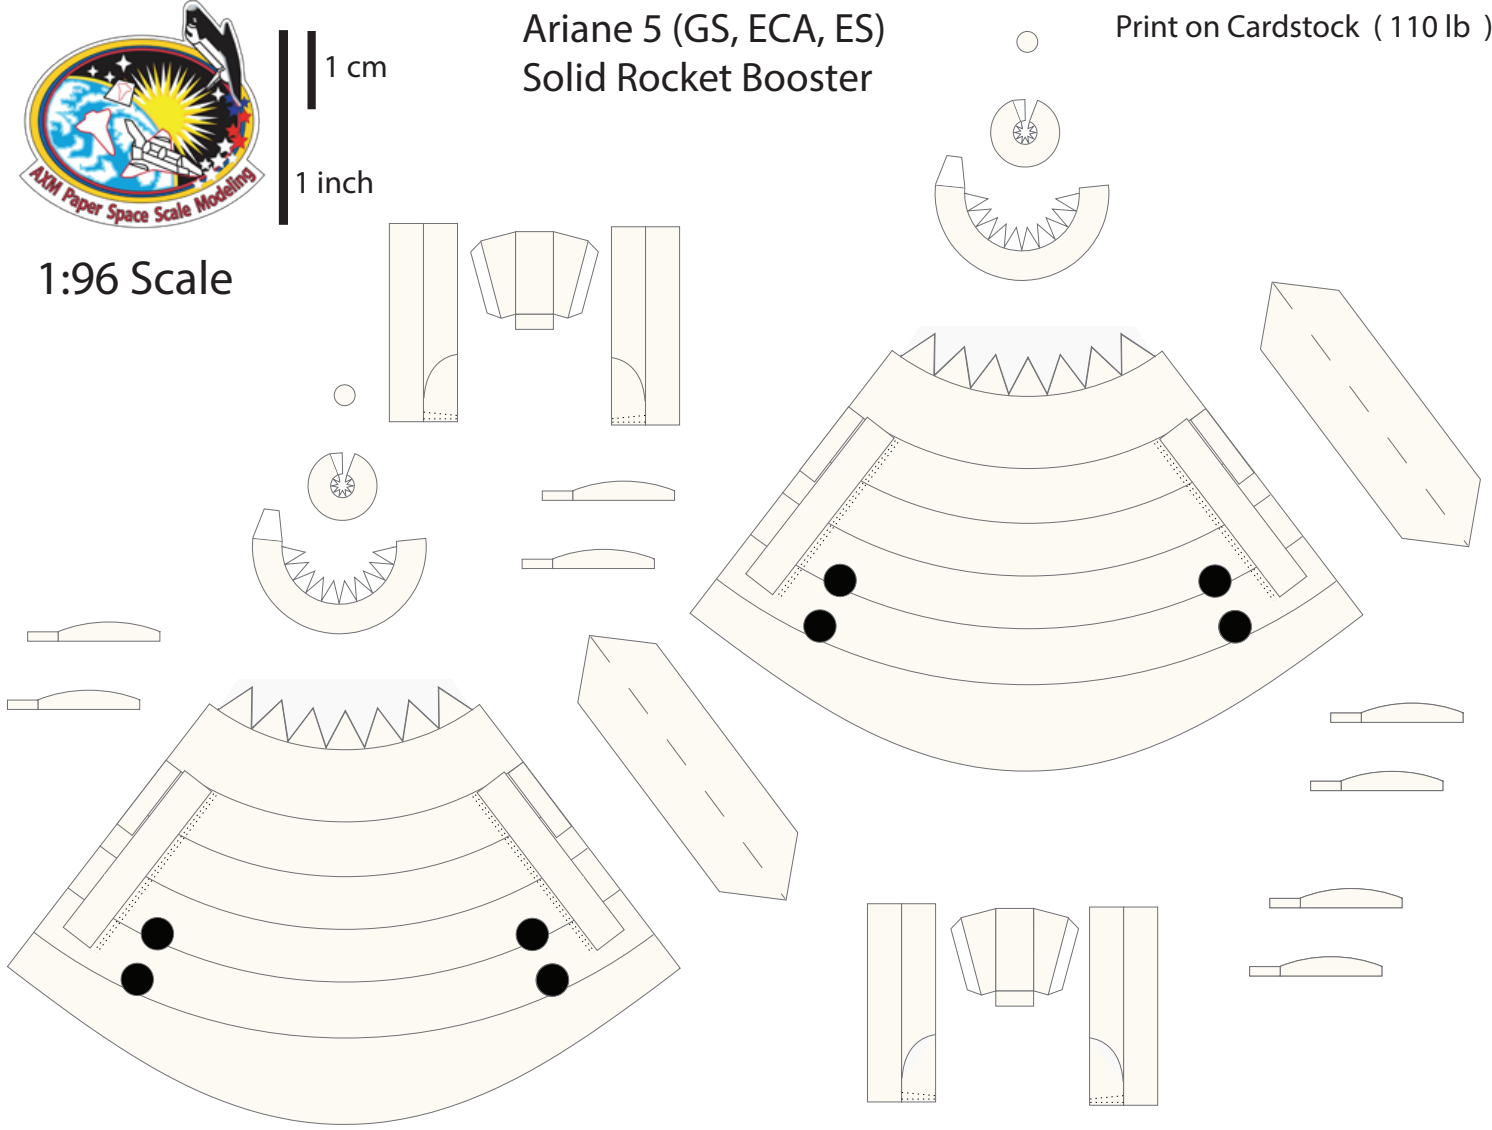

Ariane 5 (GS, ECA, ES) Solid Rocket Booster

Print on Cardstock (110 lb)

1:96 Scale