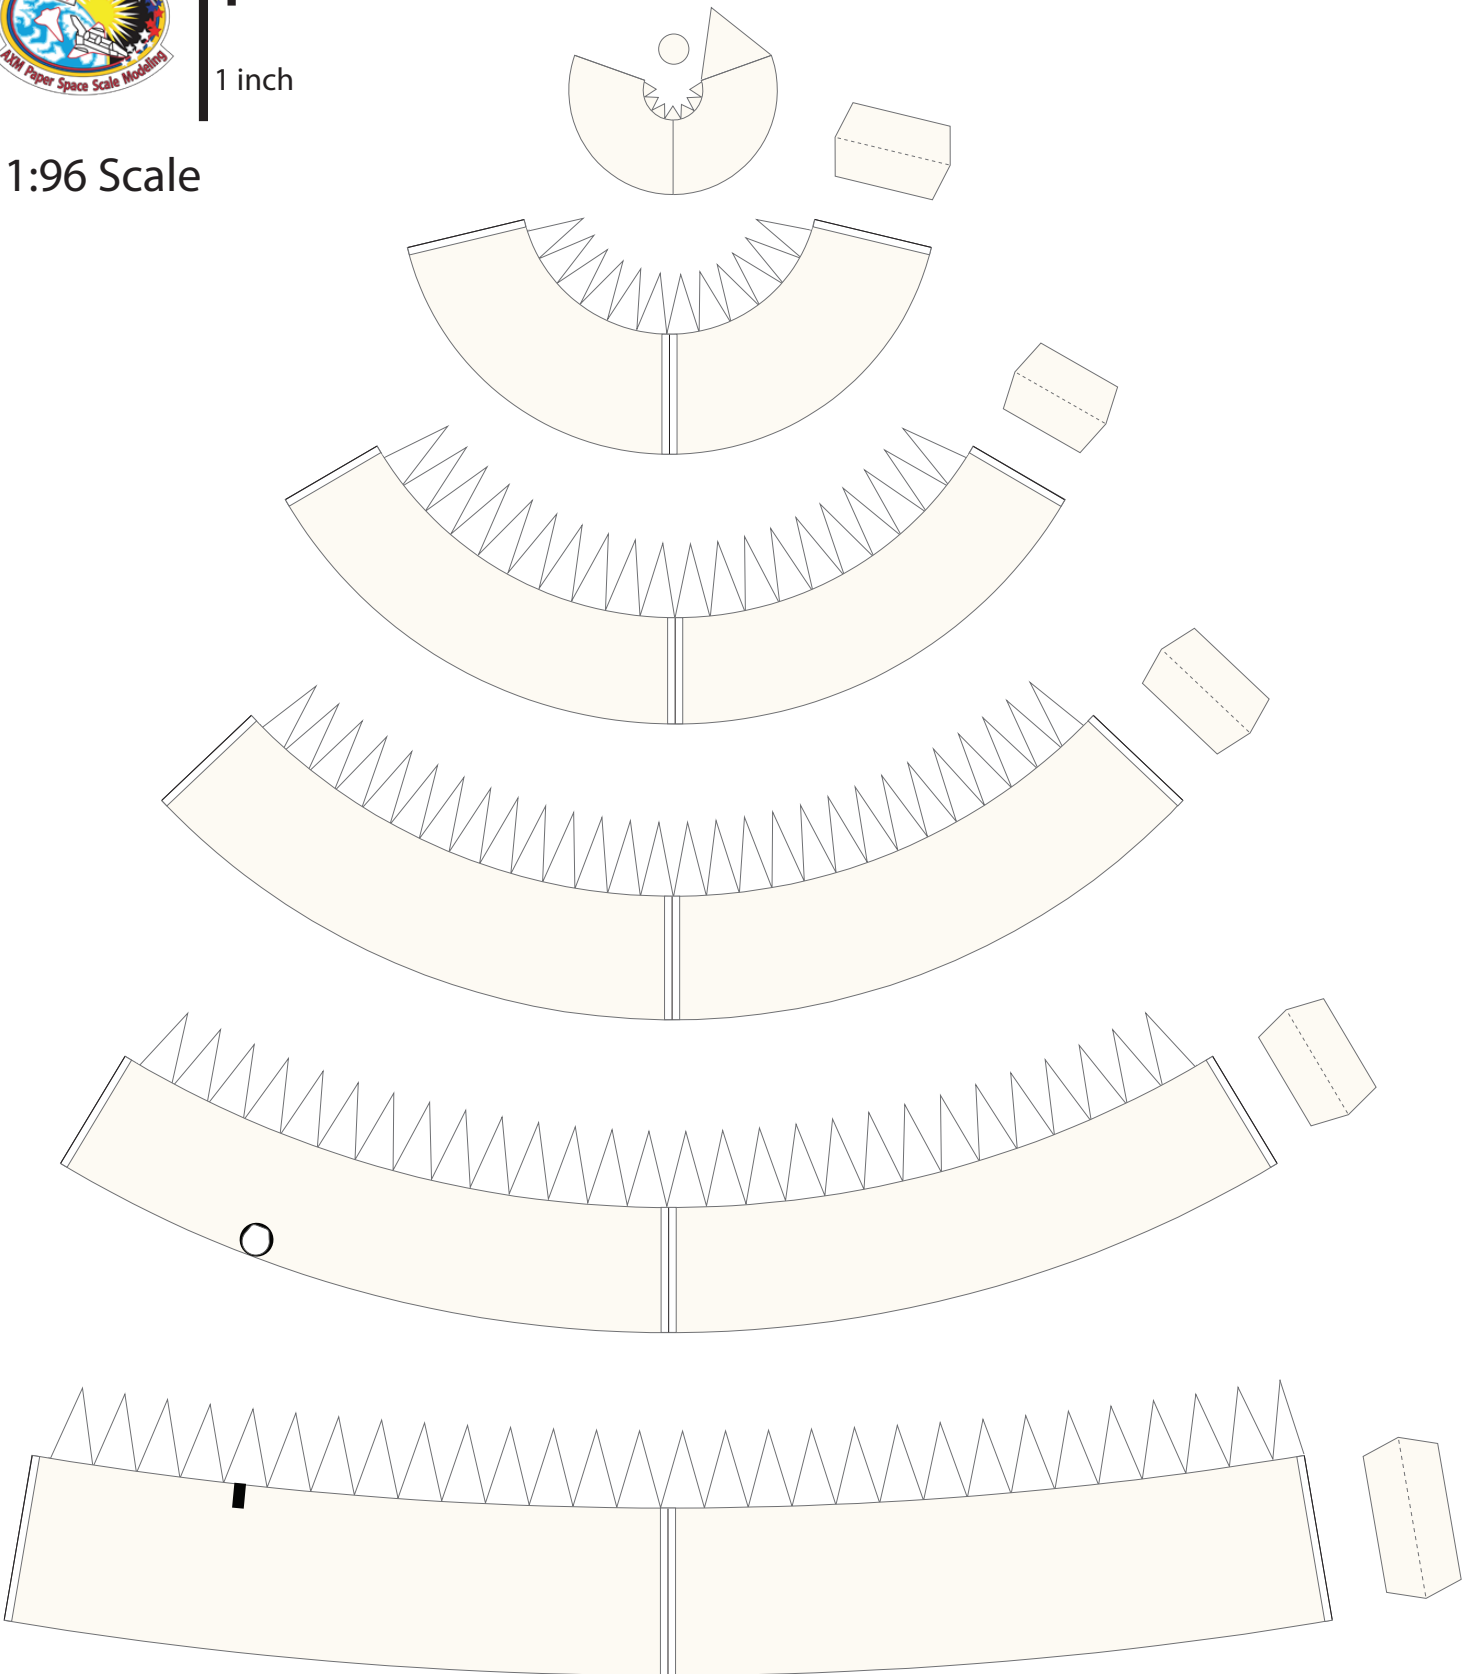

### Ariane 5 100th Launch

1 cm  
1 inch

# Ariane 5 Fairing

Print on Cardstock ( 110 lb )

1:96 Scale

1 cm  
1 inch