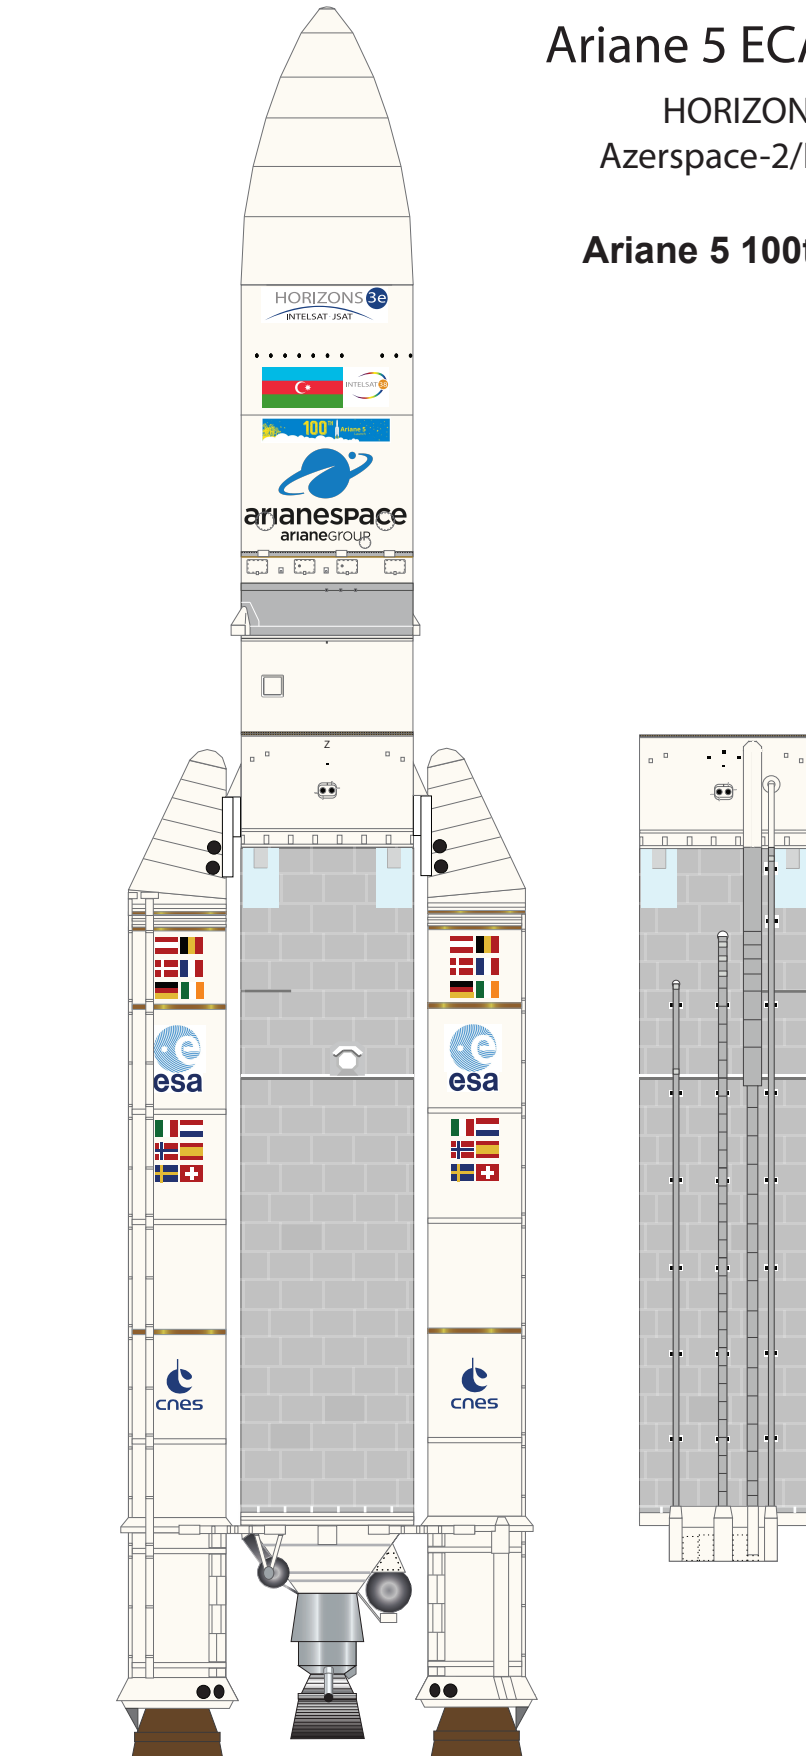

# Ariane 5 Mission Cover

AXM Artwork

## Ariane 5 ECA VA-243

HORIZONS 3e  
Azerspace-2/Intelsat 38

### Ariane 5 100th Launch

1 cm  
1 inch