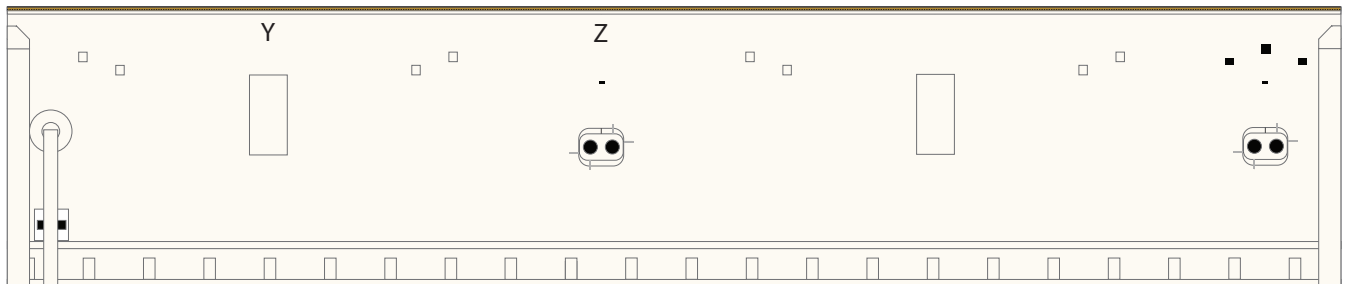

1 cm
1 inch

Ariane 5 Core (ECA, ES) Interstage

Print on Cardstock (110 lb)

1:96 Scale