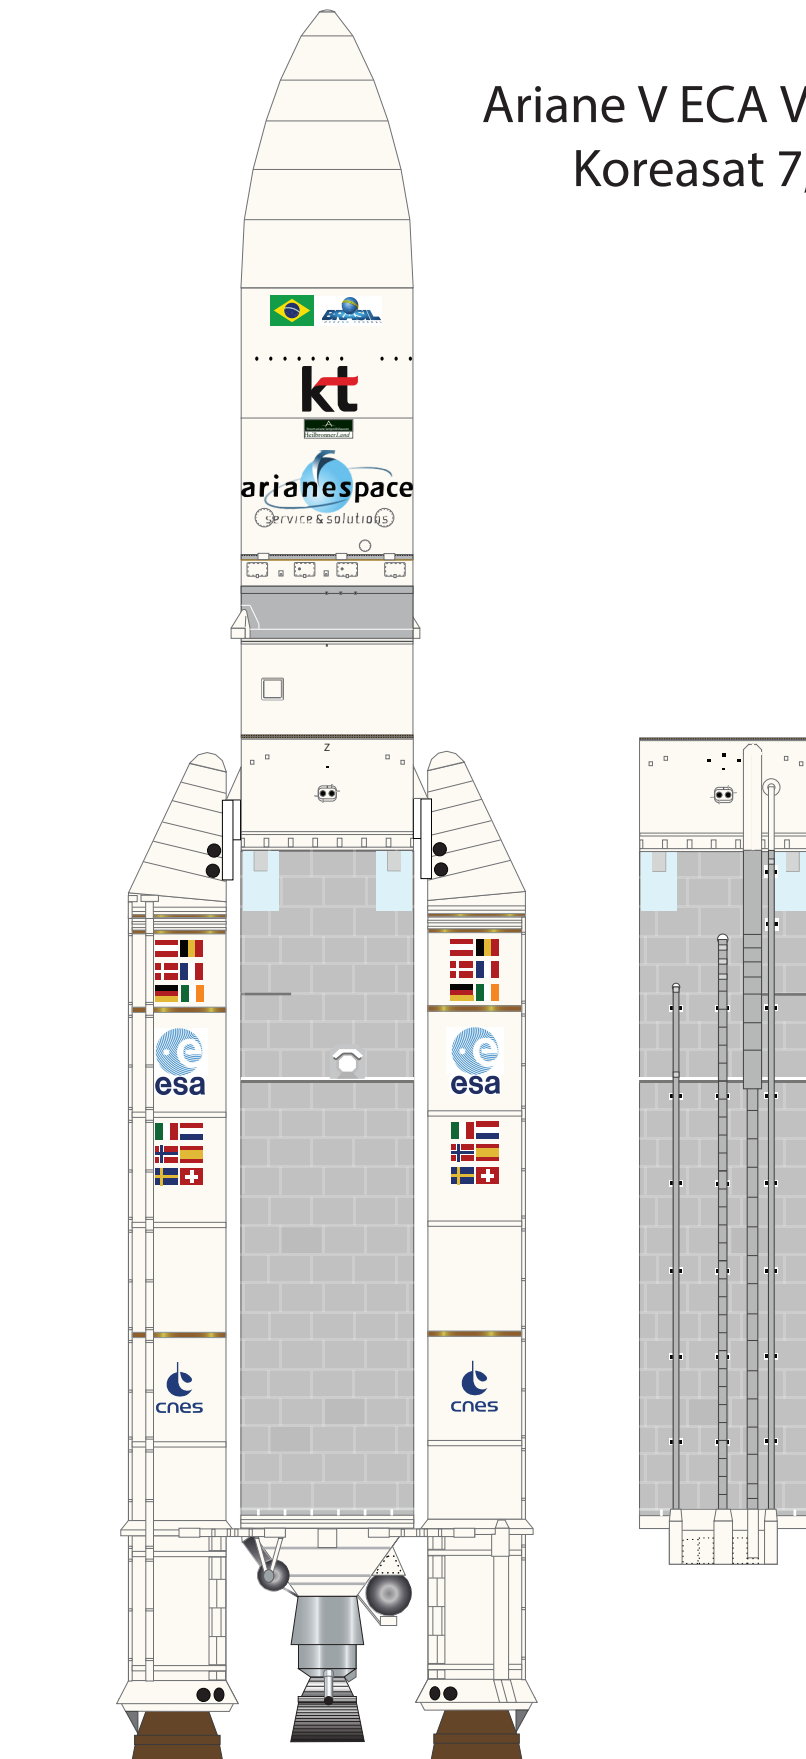

# Ariane V Mission Cover

AXM Artwork

## Ariane V ECA VA-236 / 589 Koreasat 7, SGDC-1

1 cm

1 inch

# Ariane V Fairing

Print on Cardstock ( 110 lb )

1:96 Scale

## 1:96 Scale

The main assembly area consists of two mirrored halves. Each half features the following elements from top to bottom:
 

- A Brazilian flag and the logo for 'BRASIL ZOFFRANO TEGERN'.
- A row of 12 dots.
- The 'kt' logo.
- The logo for 'forum ariane lampoldshausen Heilbronner Land'.
- The 'arianespace service & solutions' logo.
- A row of 12 small rectangular cutouts.