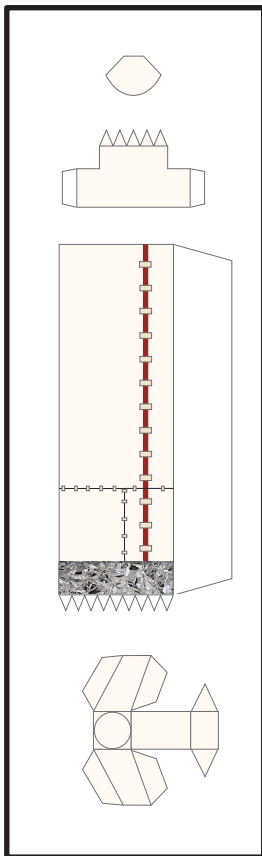

Ariane V GS, ECA, ES Solid Rocket Booster (EAP P241)

Print on Cardstock (110 lb)