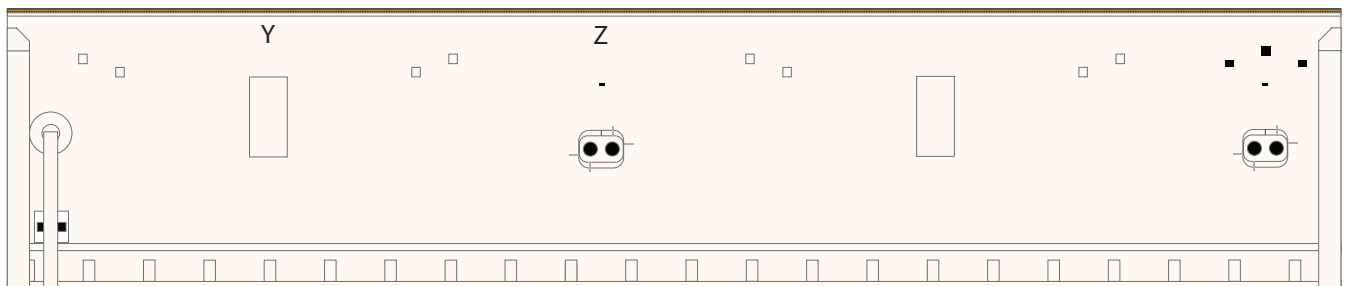

1 cm
1 inch

Ariane V Core (ECA, ES) Interstage

Print on Cardstock (110 lb)

1:96 Scale