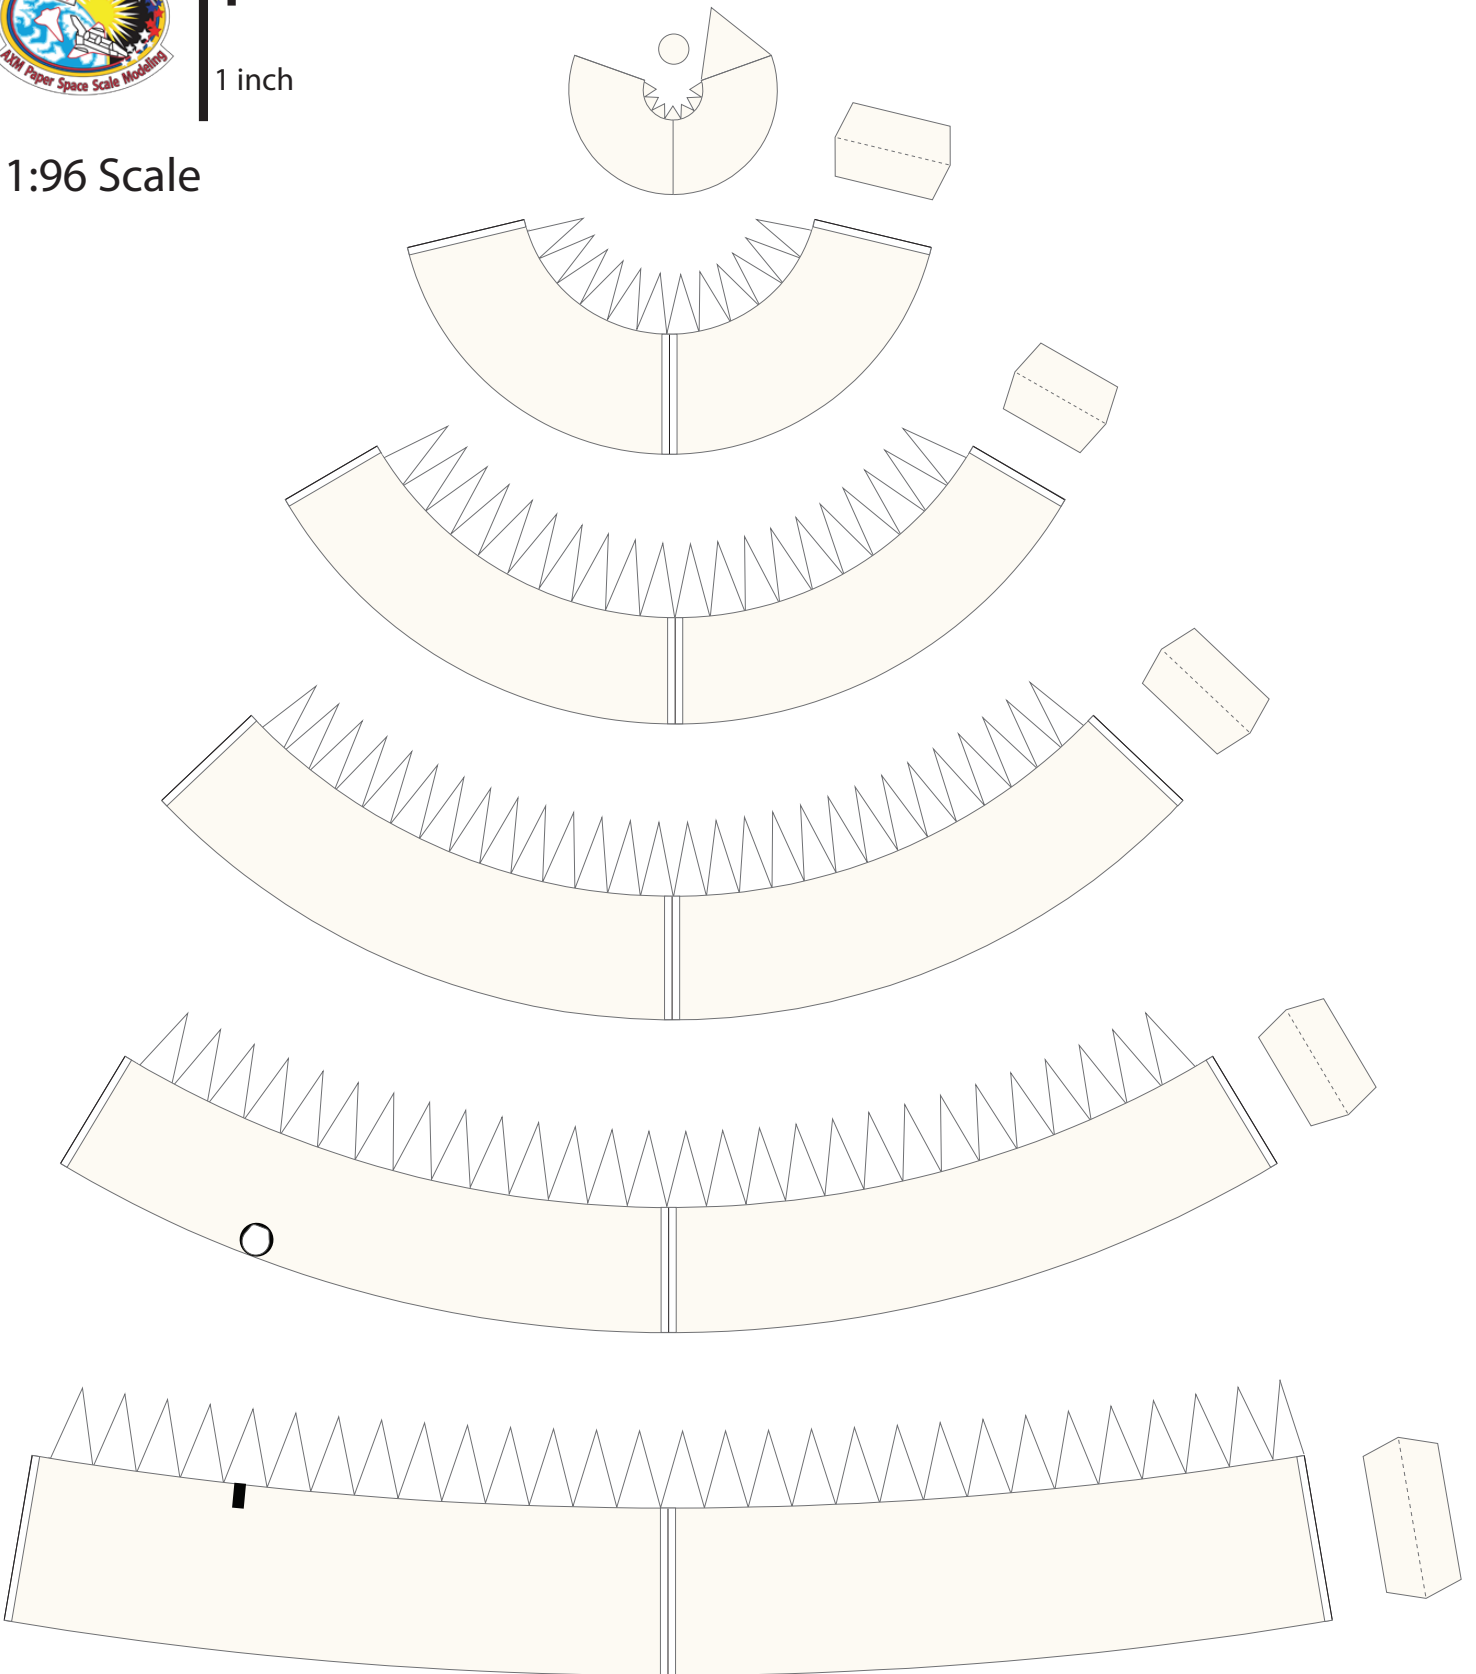

## Ariane V ECA VA-236 / 589 Koreasat 7, SGDC-1

1 cm

1 inch

# Ariane V Fairing

Print on Cardstock ( 110 lb )

1:96 Scale

## 1:96 Scale

The main assembly area consists of two mirrored halves. Each half features the following elements from top to bottom:
 

- A Brazilian flag and the logo for 'BRASIL ZOFFRANO TEGERN'.
- A row of 12 dots.
- The 'kt' logo.
- The logo for 'forum ariane lampoldshausen Heilbronner Land'.
- The 'arianespace service & solutions' logo.
- A row of 12 small rectangular cutouts.