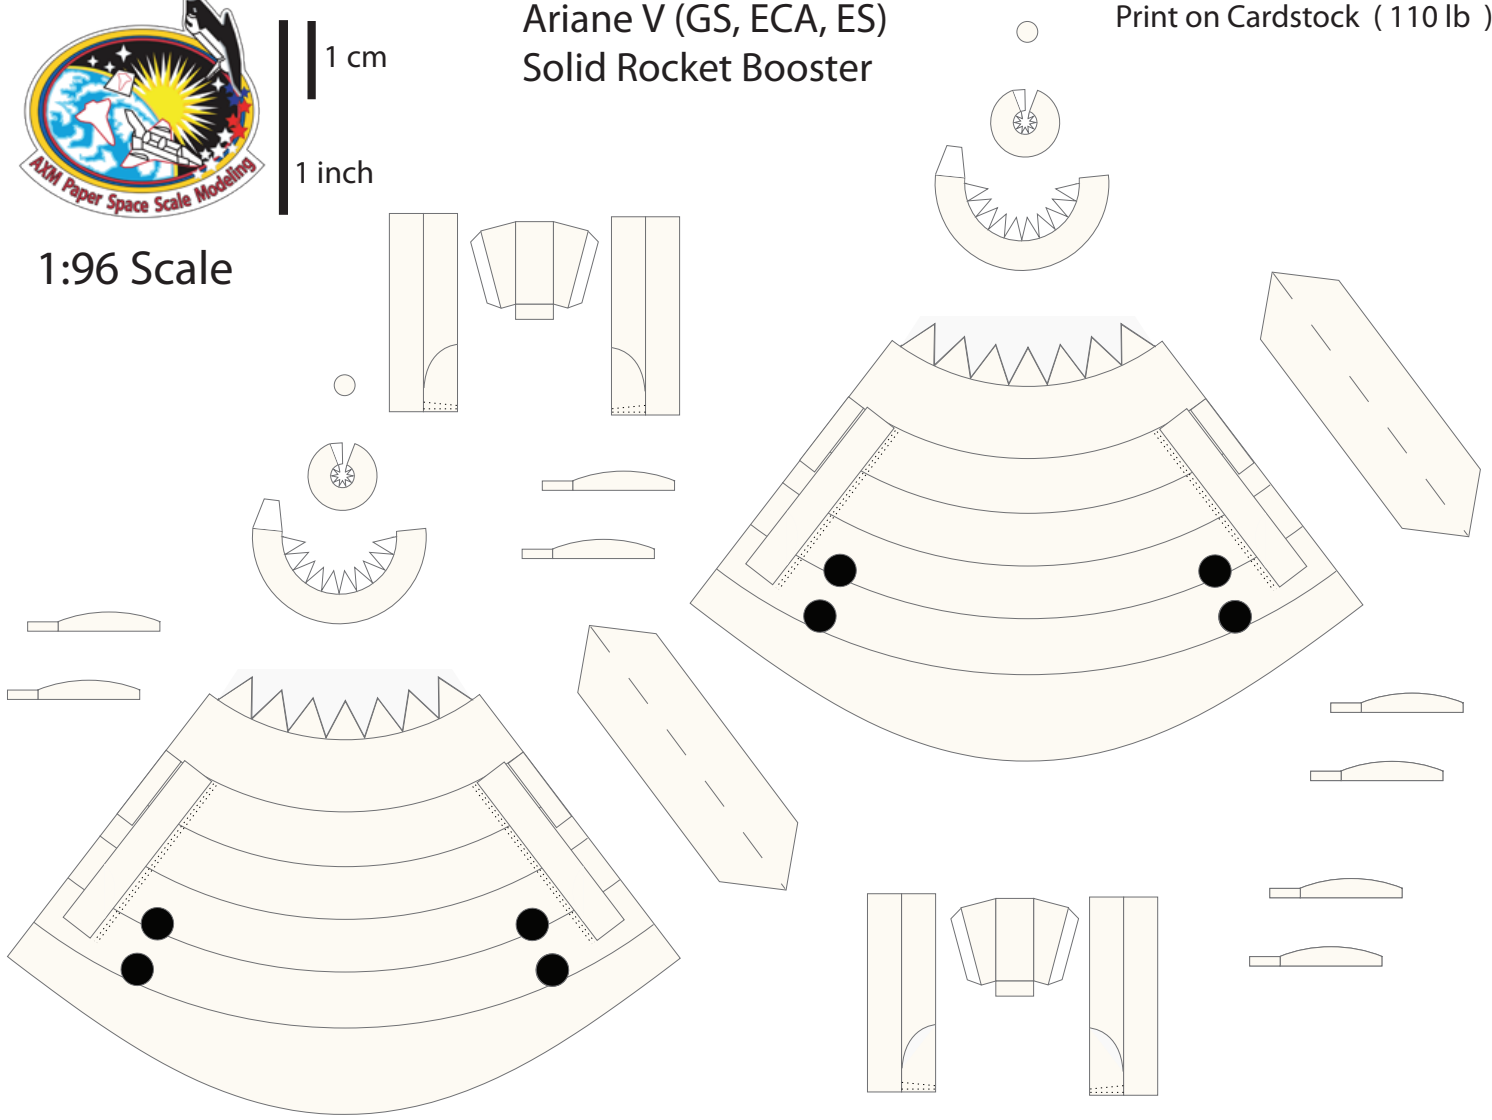

Ariane V (GS, ECA, ES) Solid Rocket Booster

Print on Cardstock (110 lb)

1:96 Scale