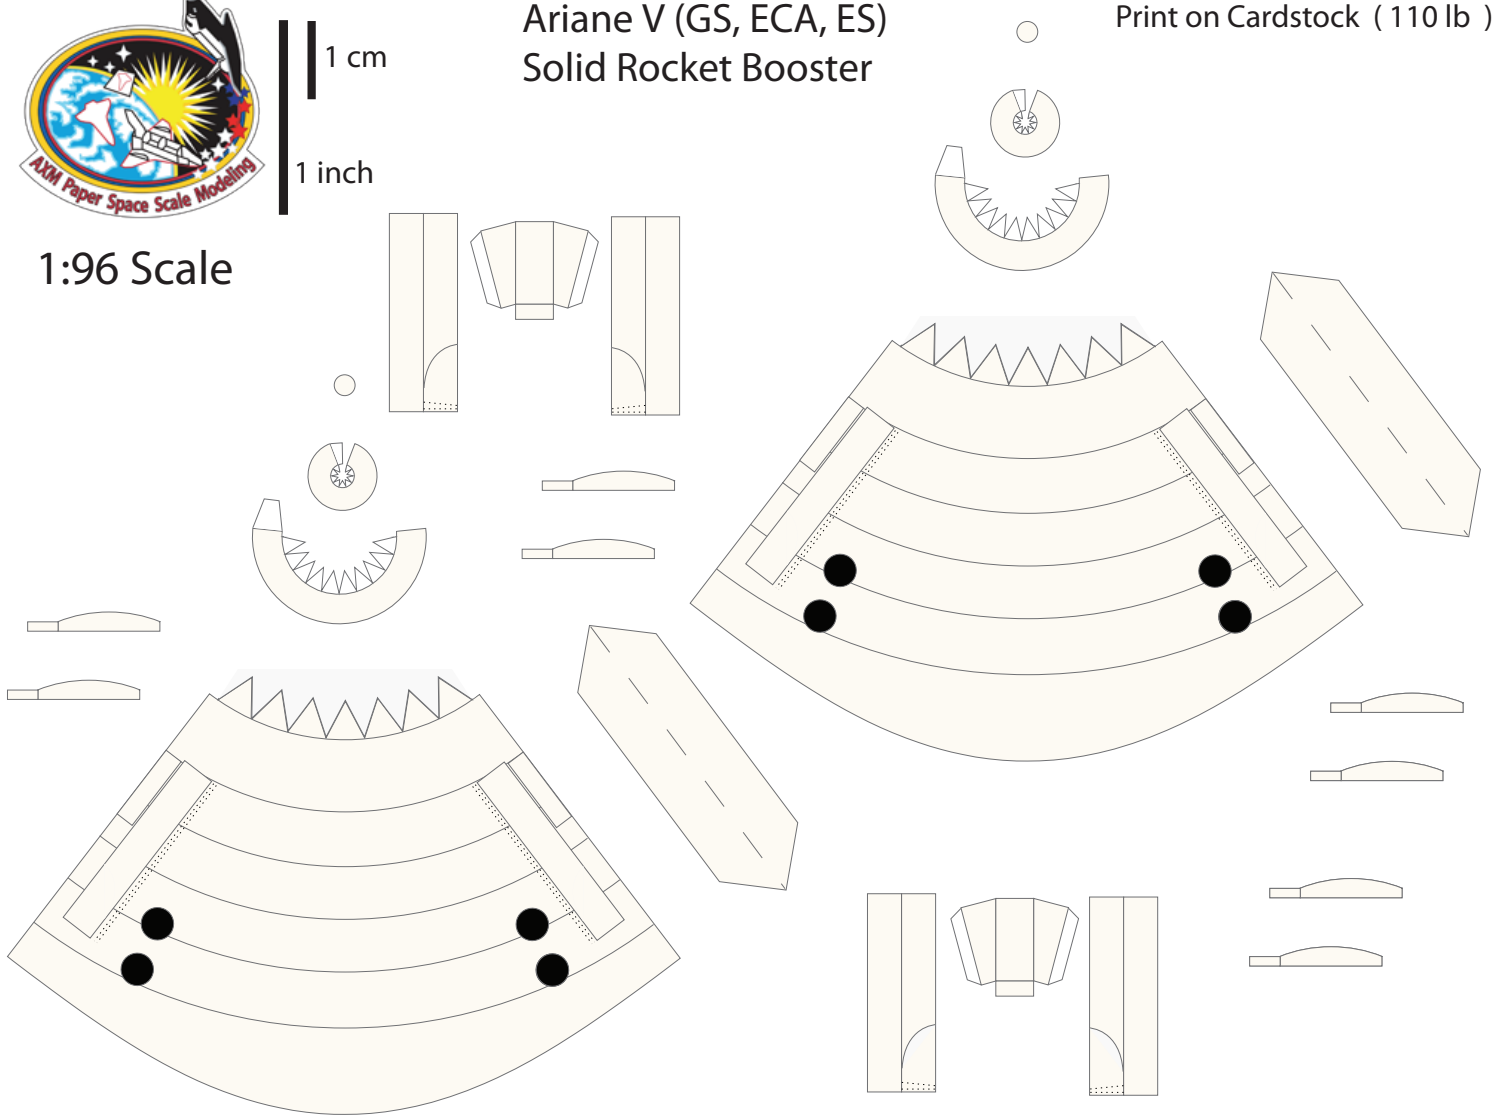

Ariane V Mission Cover

AXM Artwork

Ariane 5 ES VA-200 ATV-2 "Johannes Kepler"

1 cm
1 inch

Ariane V Fairing Ogive

Print on Cardstock (110 lb)

1:96 Scale

Ariane V - ES (VA-200) ATV-2 "Johannes Kepler" Fairing

Ariane V Core (ECA, ES)

Print on Cardstock (110 lb)

1:96 Scale

Ariane V Core (ECA, ES) Umbilicals

Print on Cardstock (110 lb)

1 cm
1 inch

Ariane V Core (ECA, ES) Engine section

Print on Cardstock (110 lb)

1:96 Scale

Hydraulic Tank

Helium Reservoir

Use marble or tin foil (match ball size)

Liquid Helium Reservoir

Use marble or tin foil (match ball size)

1 cm
1 inch

Ariane V Core (ECA, ES) Engine section (Vulcain 2)

Print on Cardstock (110 lb)

1:96 Scale

Vulcain 2

1 cm
1 inch

Ariane V (GS, ECA, ES) Solid Rocket Booster

Print on Cardstock (110 lb)

1:96 Scale

1 cm
1 inch