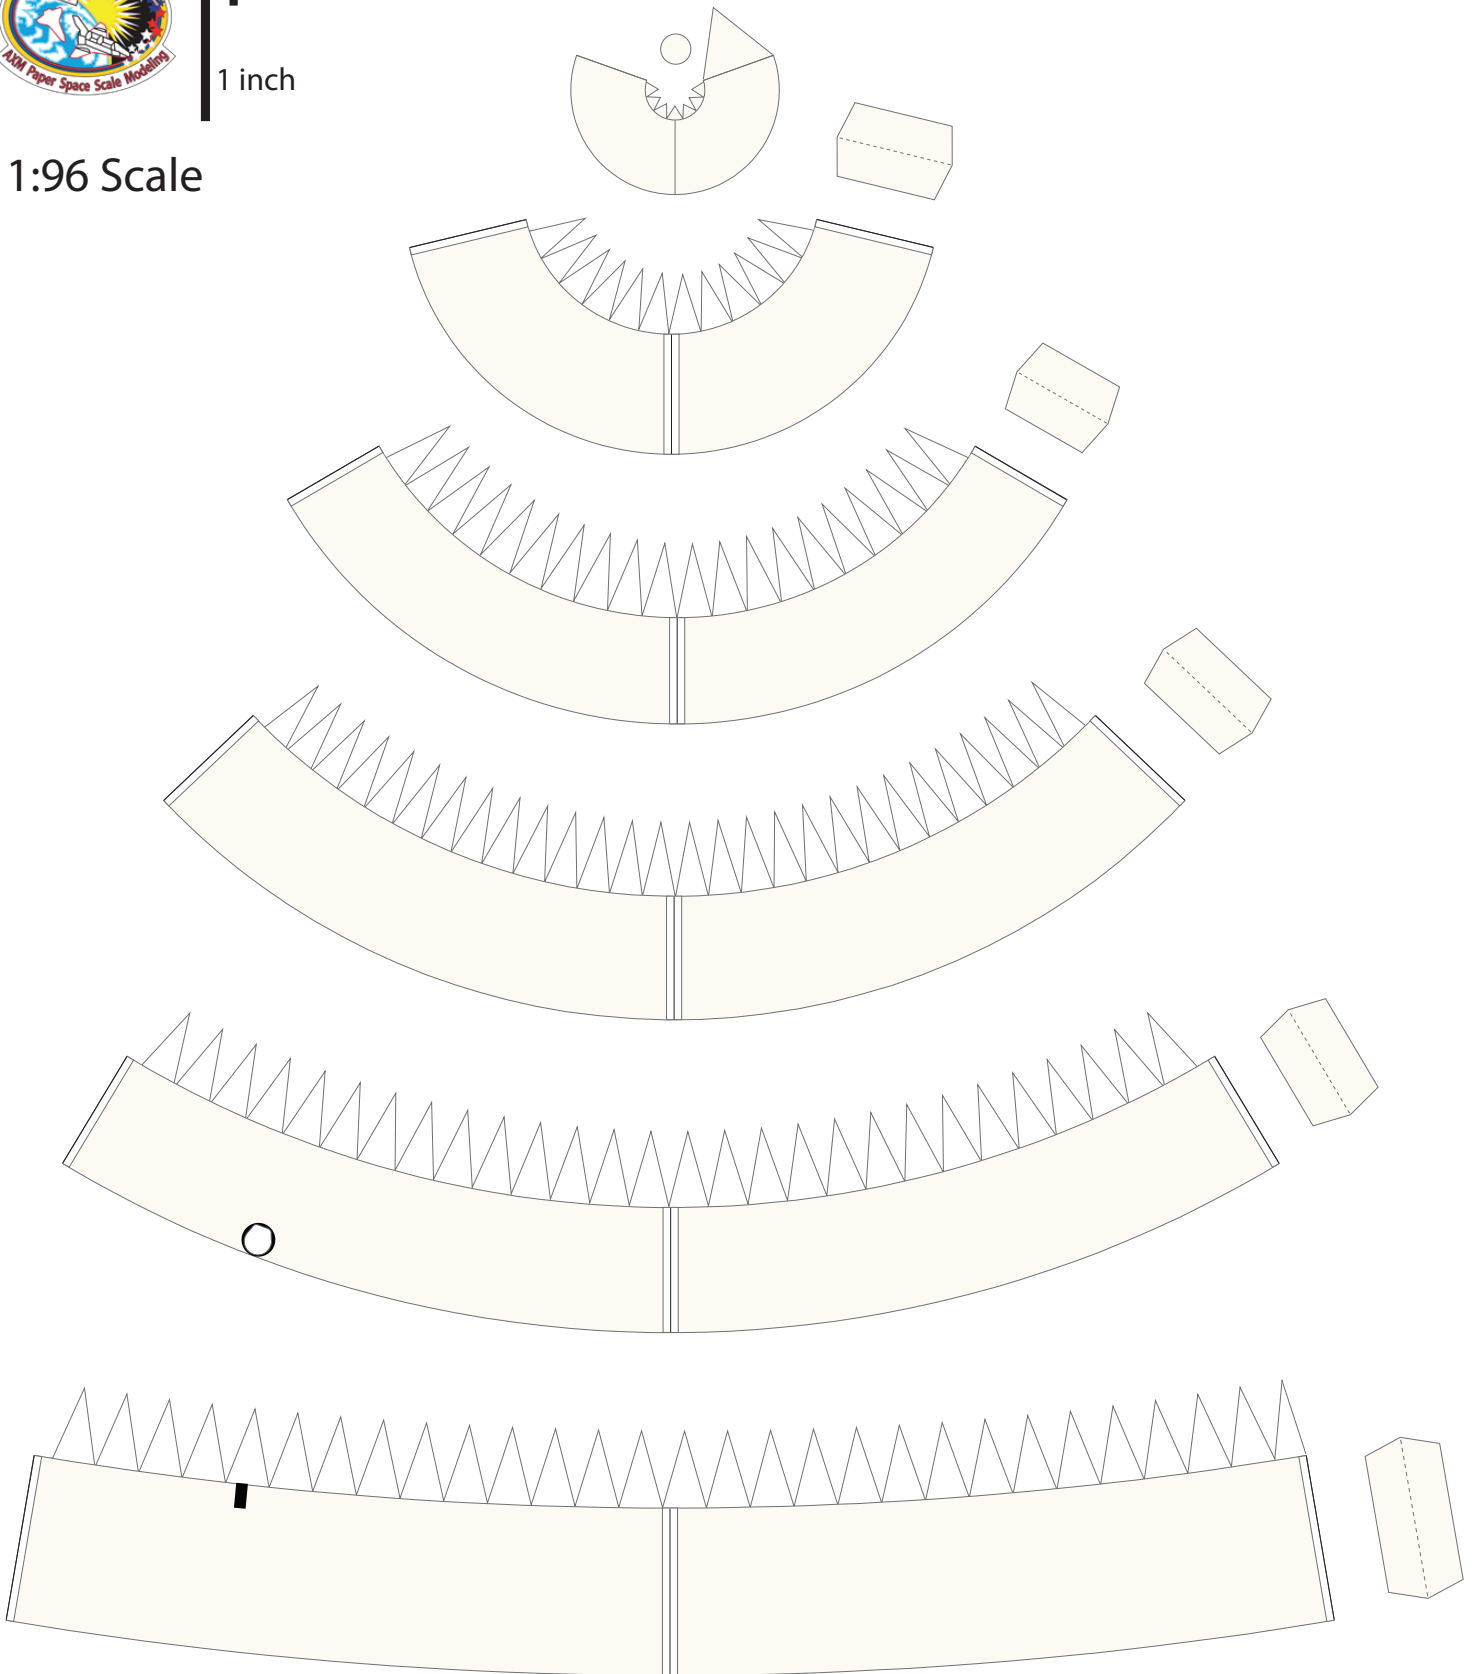

Ariane V Mission Cover

AXM Artwork

Ariane 5 ES VA-200 ATV-2 "Johannes Kepler"

1 cm
1 inch

Ariane V Fairing Ogive

Print on Cardstock (110 lb)

1:96 Scale

Ariane V - ES (VA-200) ATV-2 "Johannes Kepler" Fairing

Print on Cardstock (110 lb)

1:96 Scale

Fairing logos: Arco Hollestelle

1 cm
1 inch

Ariane V Core (ECA, ES) Interstage

Print on Cardstock (110 lb)

1:96 Scale

1 cm
1 inch

Ariane V Core (ECA, ES)

Print on Cardstock (110 lb)

1:96 Scale

Ariane V Core (ECA, ES) Umbilicals

Print on Cardstock (110 lb)

1 cm
1 inch

Ariane V Core (ECA, ES) Engine section

Print on Cardstock (110 lb)

1:96 Scale

Hydraulic Tank

Helium Reservoir

Use marble or tin foil (match ball size)

Liquid Helium Reservoir

Use marble or tin foil (match ball size)

1 cm
1 inch

Ariane V Core (ECA, ES) Engine section (Vulcain 2)