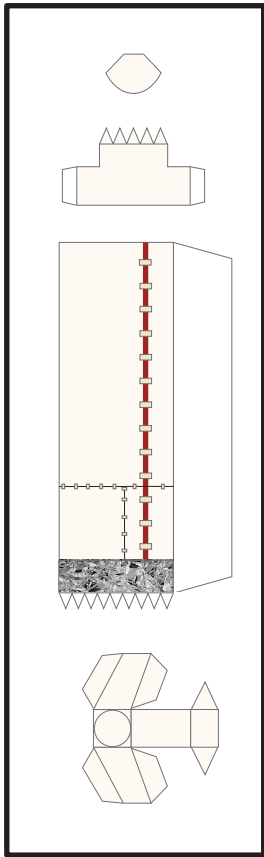

Ariane V Mission Cover

AXM Artwork

Ariane 5 ES VA-200 ATV-2 "Johannes Kepler"

1 cm
1 inch

Ariane V Fairing Ogive

Print on Cardstock (110 lb)

1:96 Scale

Ariane V - ES (VA-200) ATV-2 "Johannes Kepler" Fairing

Ariane V Core (ECA, ES)

Print on Cardstock (110 lb)

1:96 Scale

Ariane V Core (ECA, ES) Umbilicals

Print on Cardstock (110 lb)

1 cm
1 inch

Ariane V Core (ECA, ES) Engine section

Print on Cardstock (110 lb)

1:96 Scale

Hydraulic Tank

Helium Reservoir

Use marble or tin foil (match ball size)

Liquid Helium Reservoir

Use marble or tin foil (match ball size)

1 cm
1 inch

Ariane V Core (ECA, ES) Engine section (Vulcain 2)

1:96 Scale

Ariane V GS, ECA, ES Solid Rocket Booster (EAP P241)

Print on Cardstock (110 lb)

1 cm
1 inch

1:96 Scale

Ariane V GS, ECA, ES Solid Rocket Booster (EAP P241)

Print on Cardstock (110 lb)

1 cm
1 inch