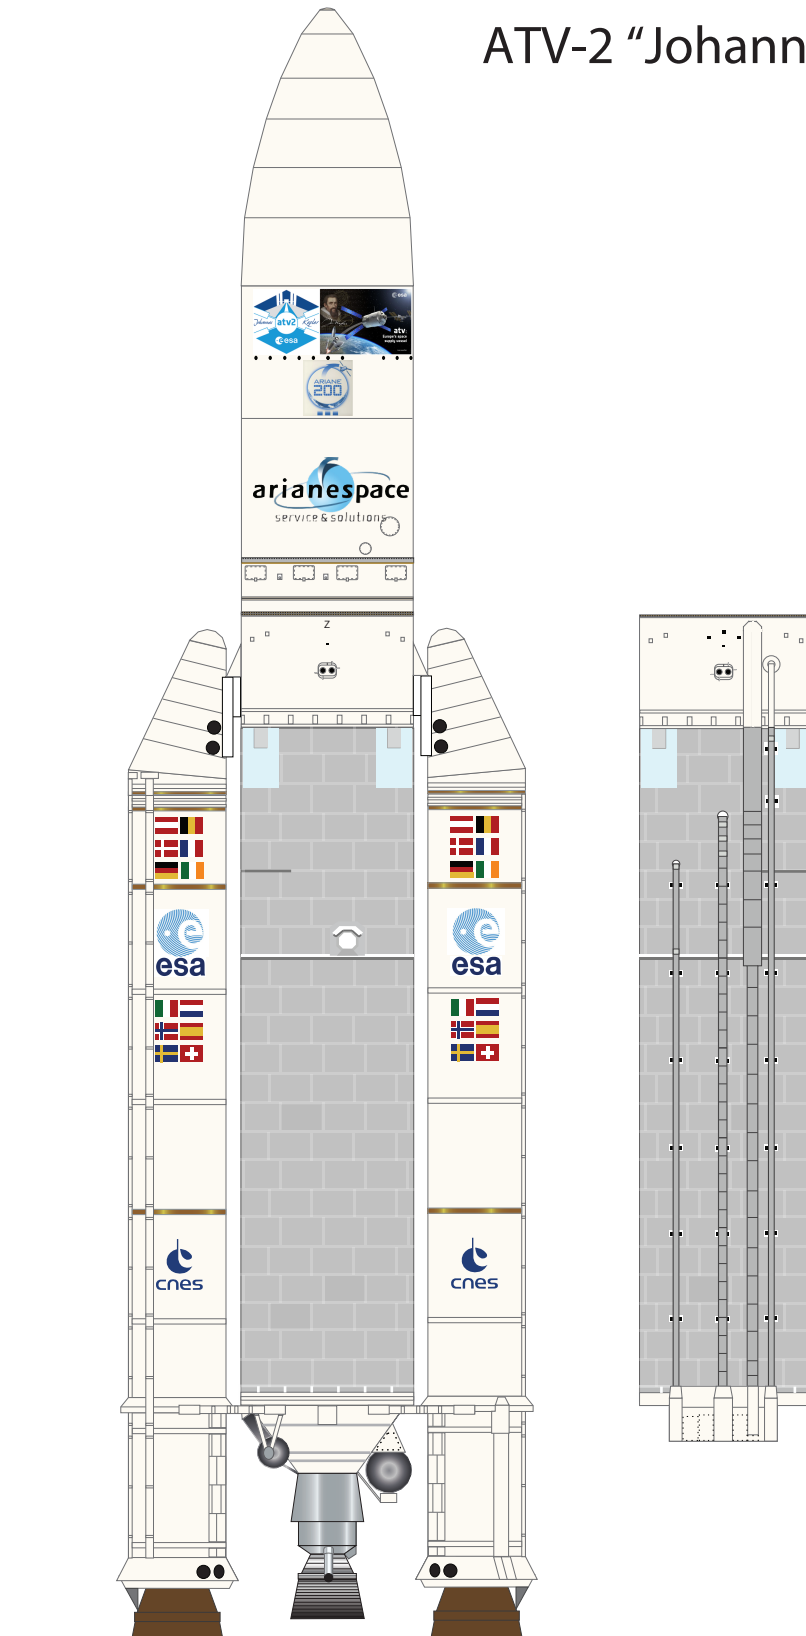

Ariane V Mission Cover

AXM Artwork

Ariane 5 ES VA-200 ATV-2 "Johannes Kepler"

1 cm
1 inch

Ariane V Fairing Ogive

Print on Cardstock (110 lb)

1:96 Scale

Ariane V - ES (VA-200) ATV-2 "Johannes Kepler" Fairing

Print on Cardstock (110 lb)

1:96 Scale

Fairing logos: Arco Hollestelle

1 cm
1 inch

Ariane V Core (ECA, ES) Interstage

Print on Cardstock (110 lb)

1:96 Scale

1 cm
1 inch

Ariane V Core (ECA, ES)

Print on Cardstock (110 lb)

1:96 Scale

Ariane V Core (ECA, ES) Umbilicals

Print on Cardstock (110 lb)

1 cm
1 inch

Ariane V Core (ECA, ES) Engine section

Print on Cardstock (110 lb)

1:96 Scale

Hydraulic Tank

Helium Reservoir

Use marble or tin foil (match ball size)

Liquid Helium Reservoir

Use marble or tin foil (match ball size)

1 cm
1 inch

Ariane V Core (ECA, ES) Engine section (Vulcain 2)