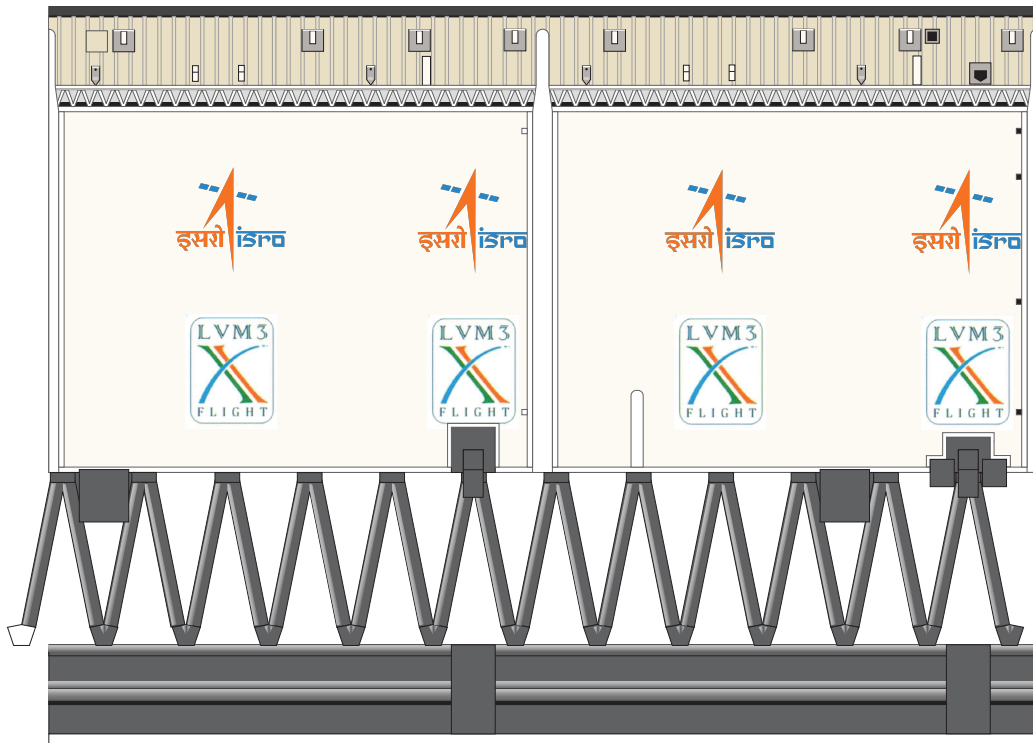

1 cm
1 inch

LVM 3

Print on Cardstock (110 lb)

1:96 Scale

1 cm
1 inch

LVM 3

Print on Cardstock (110 lb)

Dummy Cryostage

1:96 Scale

Back

LVM 3

Print on Cardstock (110 lb)

1:96 Scale

LVM 3

Print on Cardstock (110 lb)

Launch pad configuration (use protective covers)

1:96 Scale

cut out
yellow rectangles

Umbilicals and Covers

Print on Cardstock (110 lb)

LVM3

1:96 Scale

Print on Cardstock (110 lb)

LVM 3

Launch configuration (no protective covers)

1:96 Scale

cut out
yellow rectangles

1:96 Scale

PRINT ON PLAIN PAPER

LVM3.X

Use cottonswabs 47 mm in length
with an aprox. 2.5 mm in width

(Use these skins to cover the swabs)