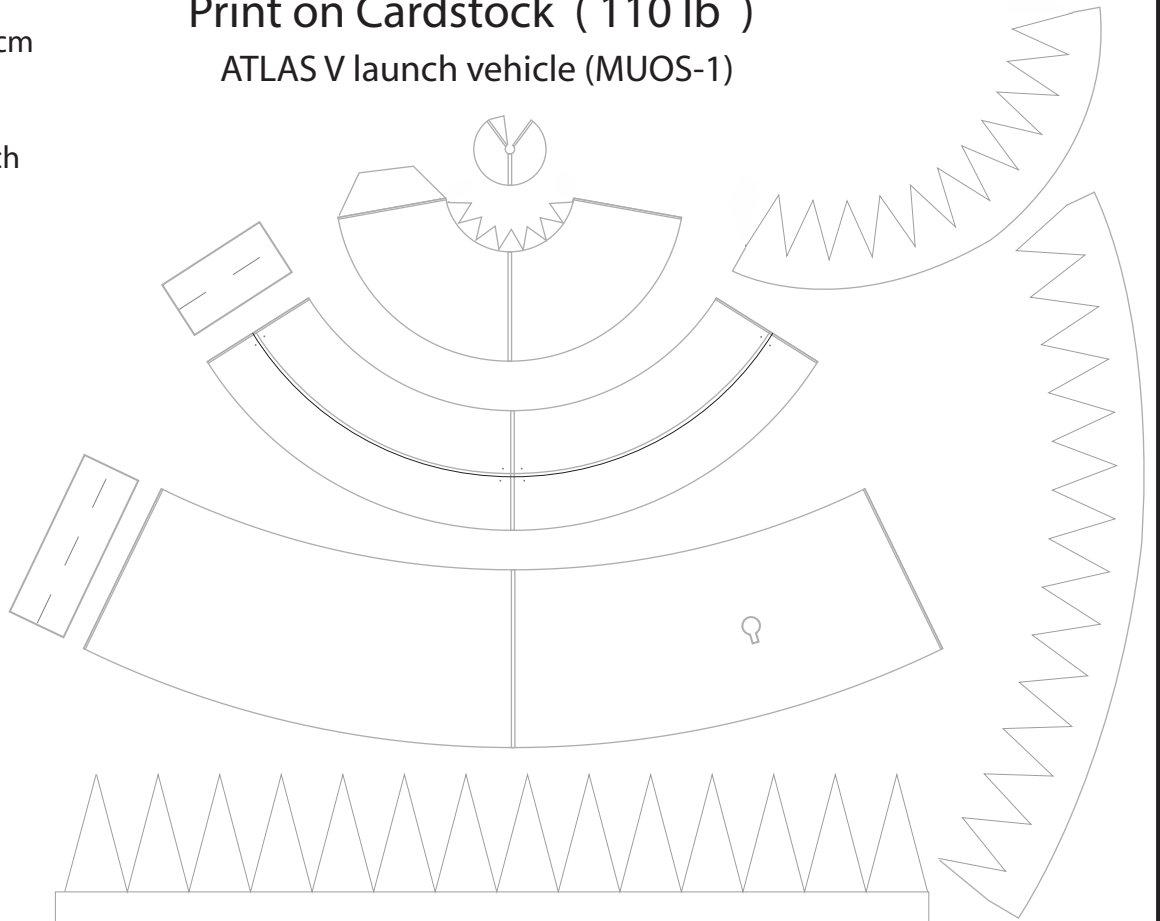

Print on Cardstock (110 lb)

ATLAS V launch vehicle (MUOS-1)

1:144 Scale

Medium payload fairing

MUOS logo
artwork by
AXM