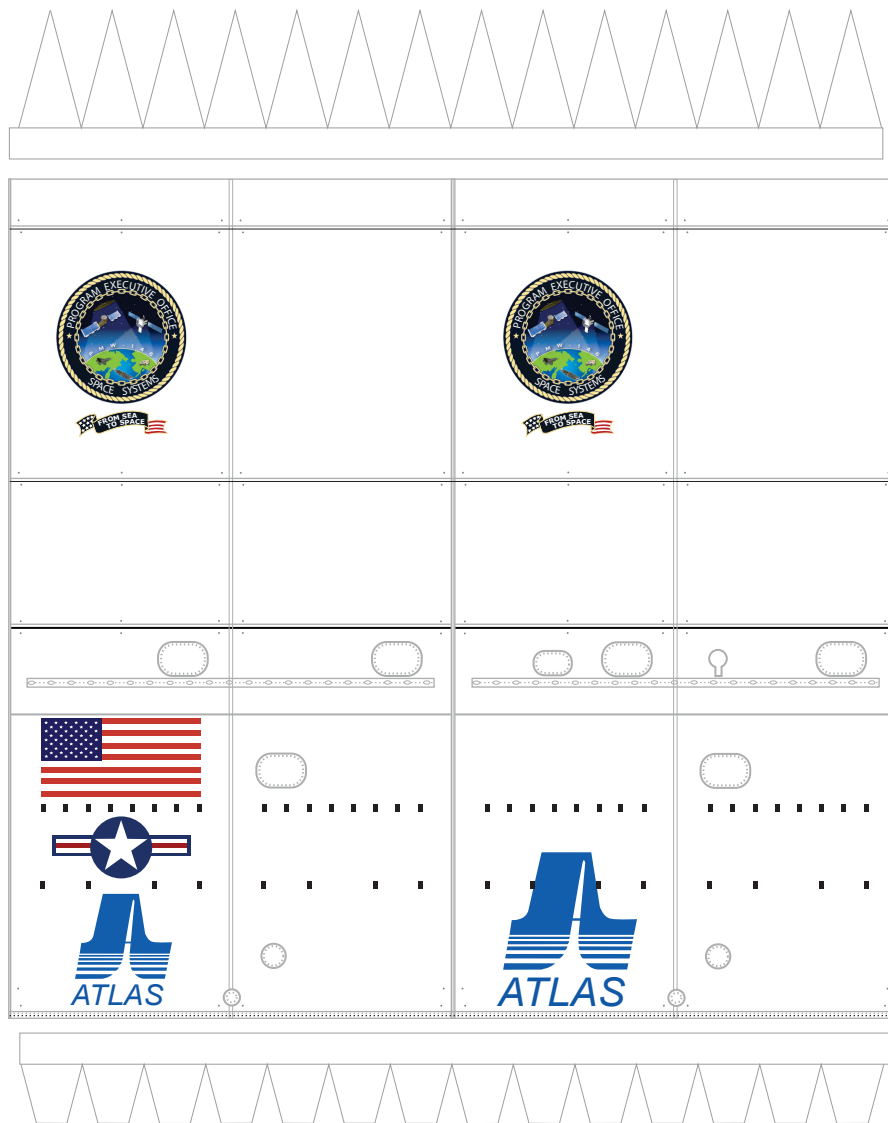

Print on Cardstock (110 lb)

ATLAS V launch vehicle (MUOS-1)

1:144 Scale

Medium payload fairing

MUOS logo
artwork by
AXM