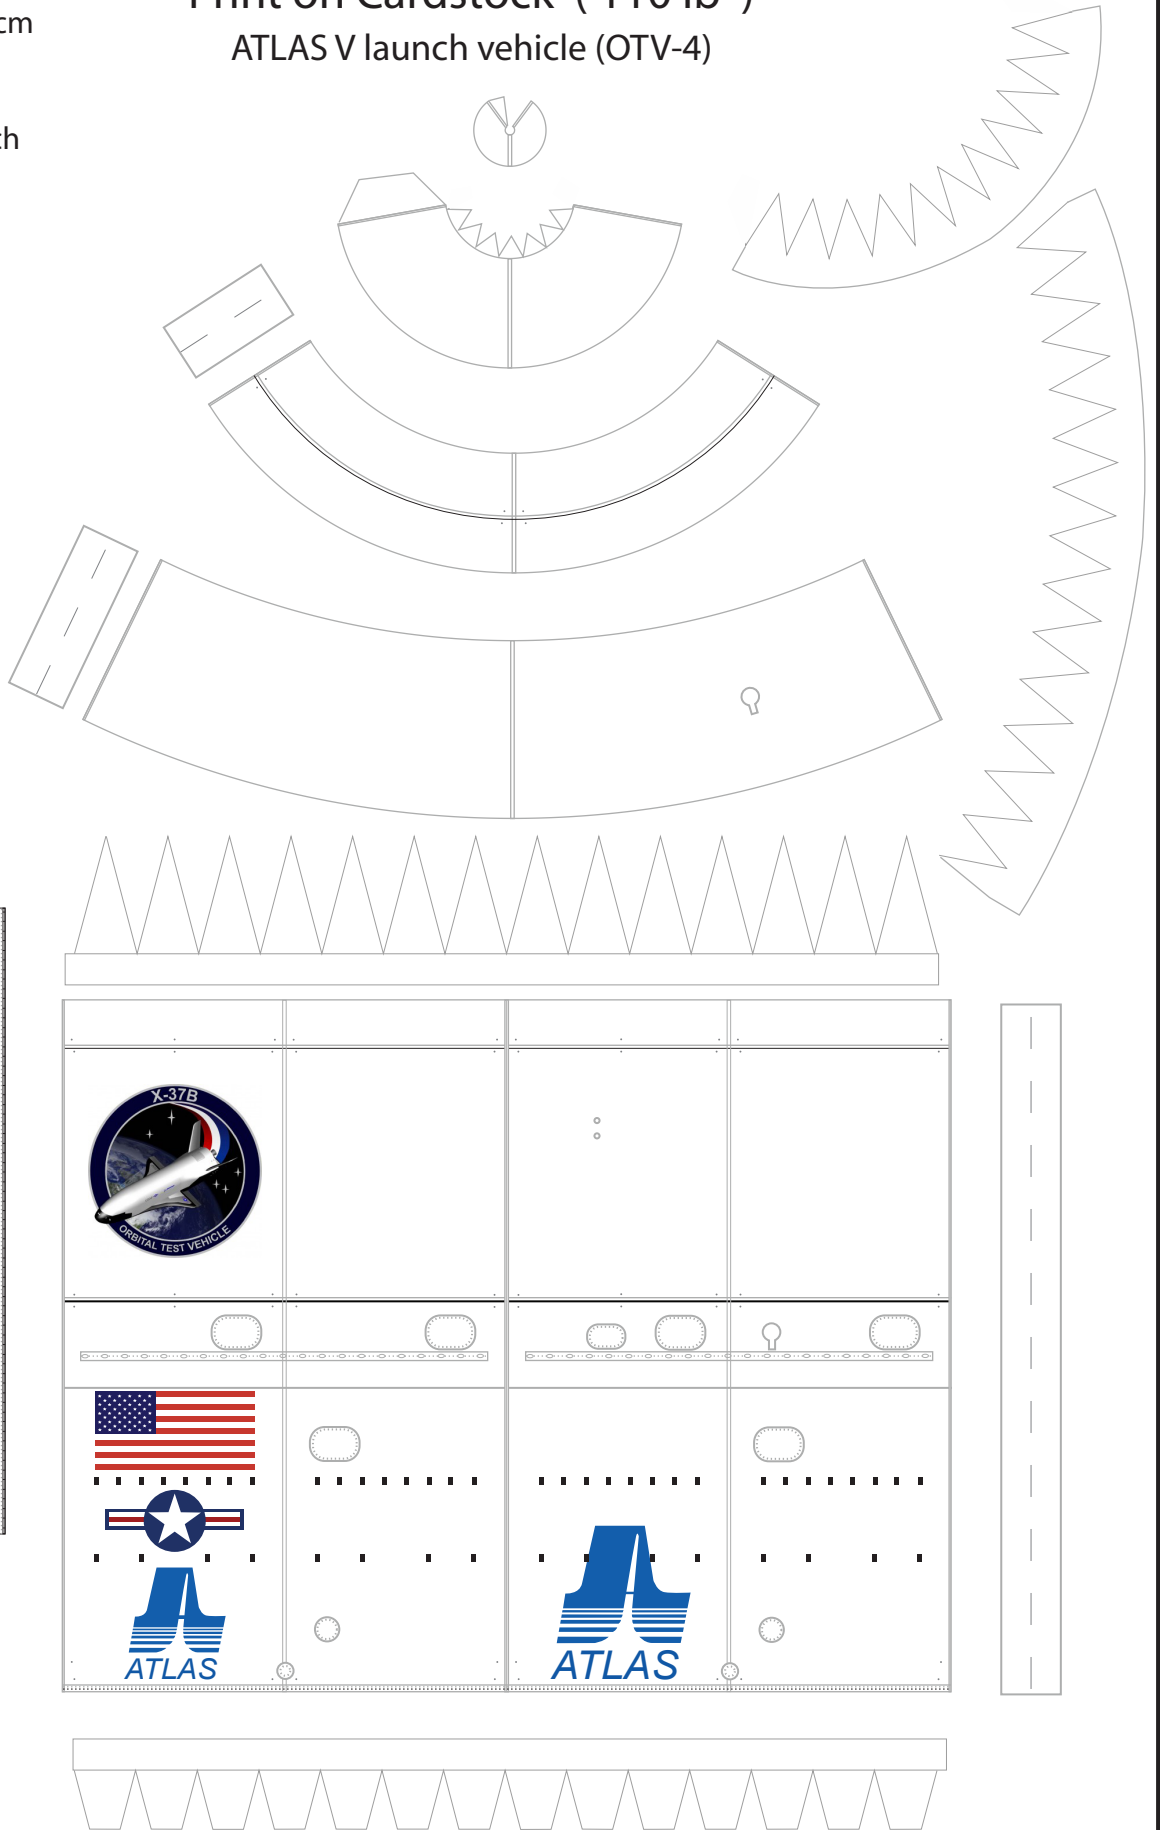

Print on Cardstock (110 lb)

ATLAS V launch vehicle (OTV-4)

1:144 Scale

Short payload fairing

1 cm
1 inch

Print on Cardstock (110 lb) ATLAS V launch vehicle (500 Series)

Rev. 3/15

(New configuration - Avionics Pod new color)

This part connects the Common Core Booster with the Centaur Interstage

1:144 Scale

Common Core Booster

Align with
ATS seamline