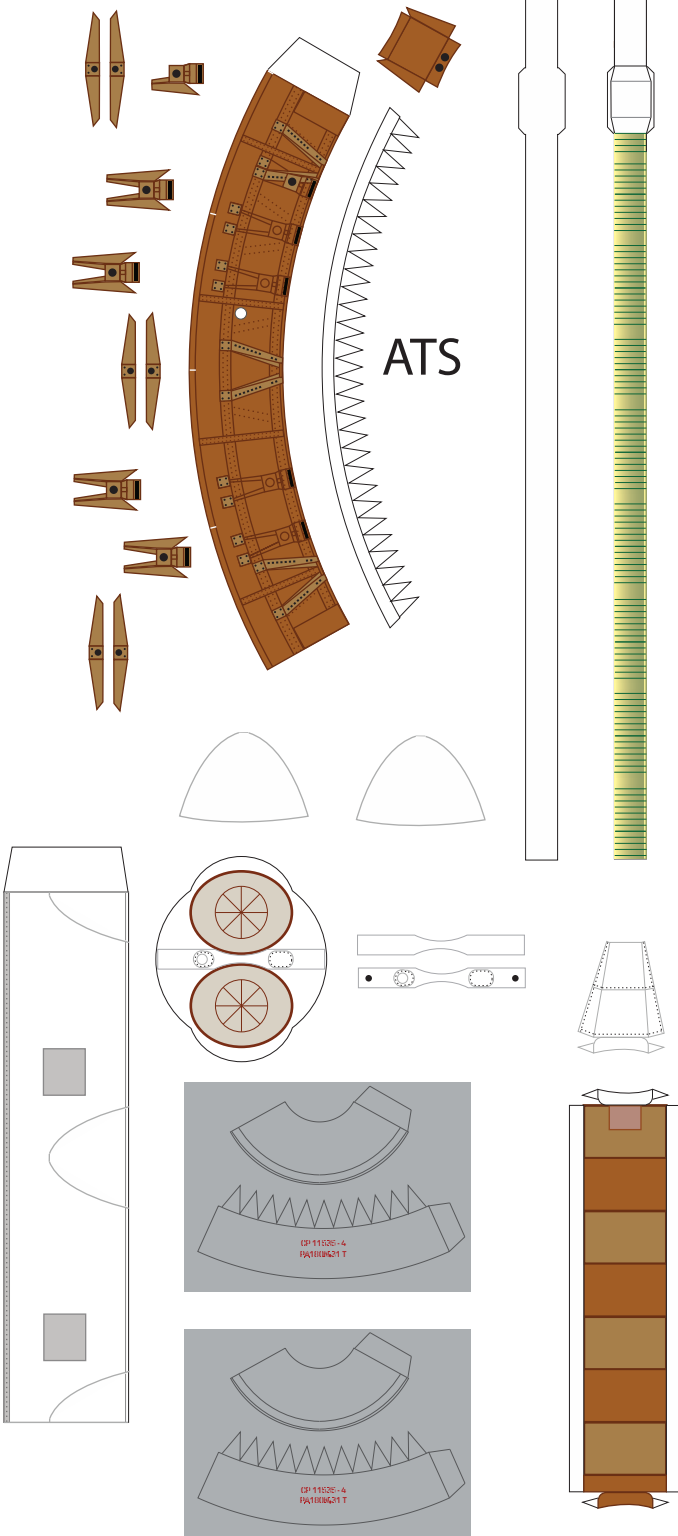

Print on Cardstock (110 lb)

ATLAS V launch vehicle (OTV-4)

1:144 Scale

Short payload fairing

1 cm
1 inch

Print on Cardstock (110 lb) ATLAS V launch vehicle (500 Series)

Rev. 3/15

(New configuration - Avionics Pod new color)

This part connects the Common Core Booster with the Centaur Interstage

1:144 Scale

Common Core Booster

Align with
ATS seamline