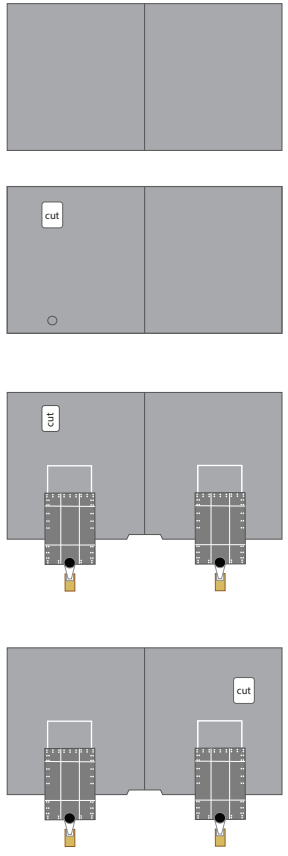

1:100 Scale

1 cm  
1 inch

# Tianzhou-2

Print on Cardstock (90 lbs)

body skin panels  
(match holes)

Antenna can be placed in stowed position or standing

top

back

# Tianzhou-2

Print on Cardstock (90 lbs)

1:100 Scale

Tianzhou Diagram