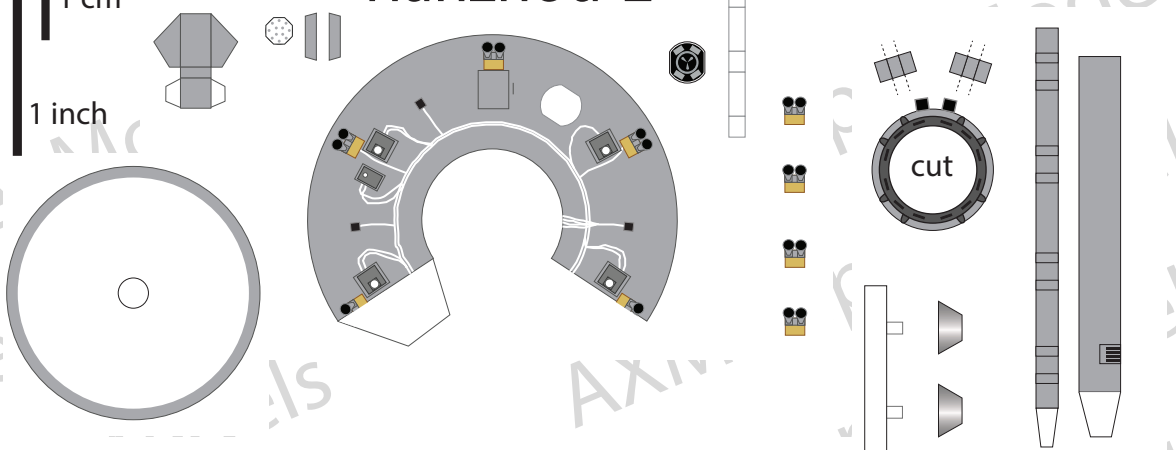

1:100 Scale

1 cm  
1 inch

# Tianzhou-2

Print on Cardstock (90 lbs)

body skin panels  
(match holes)

Antenna can be placed in stowed position or standing

top

back

# Tianzhou-2

Print on Cardstock (90 lbs)

1:100 Scale

Tianzhou Diagram