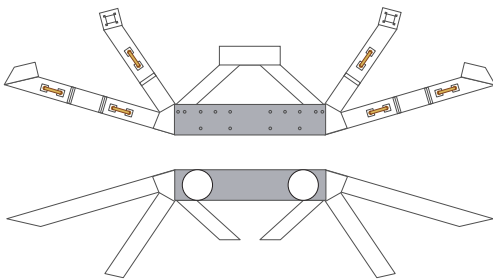

CRS-22 iROSA panel
Deployed configuration
P6 truss

Print on Cardstock (90 lbs)

PRINT X 2

1:100 Scale

Roll this piece on a cotton swab (2.5 mm thick)