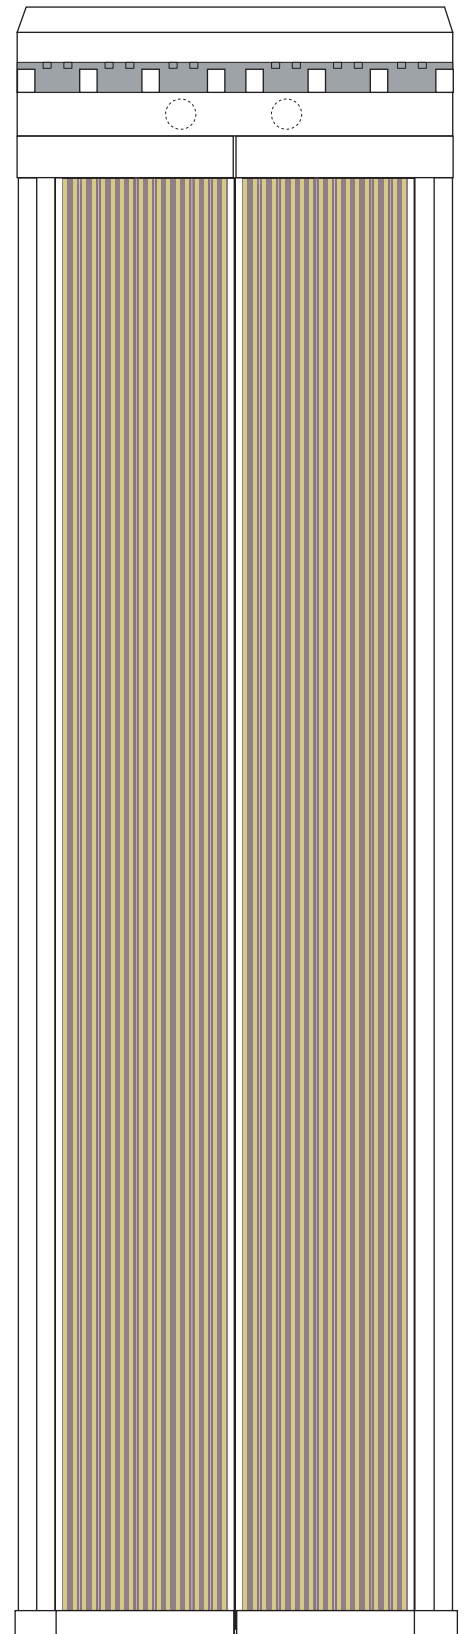

CRS-22 iROSA panel
Deployed configuration
P6 truss

Print on Cardstock (90 lbs)

PRINT X 2

1:100 Scale

Roll this piece on a cotton swab (2.5 mm thick)