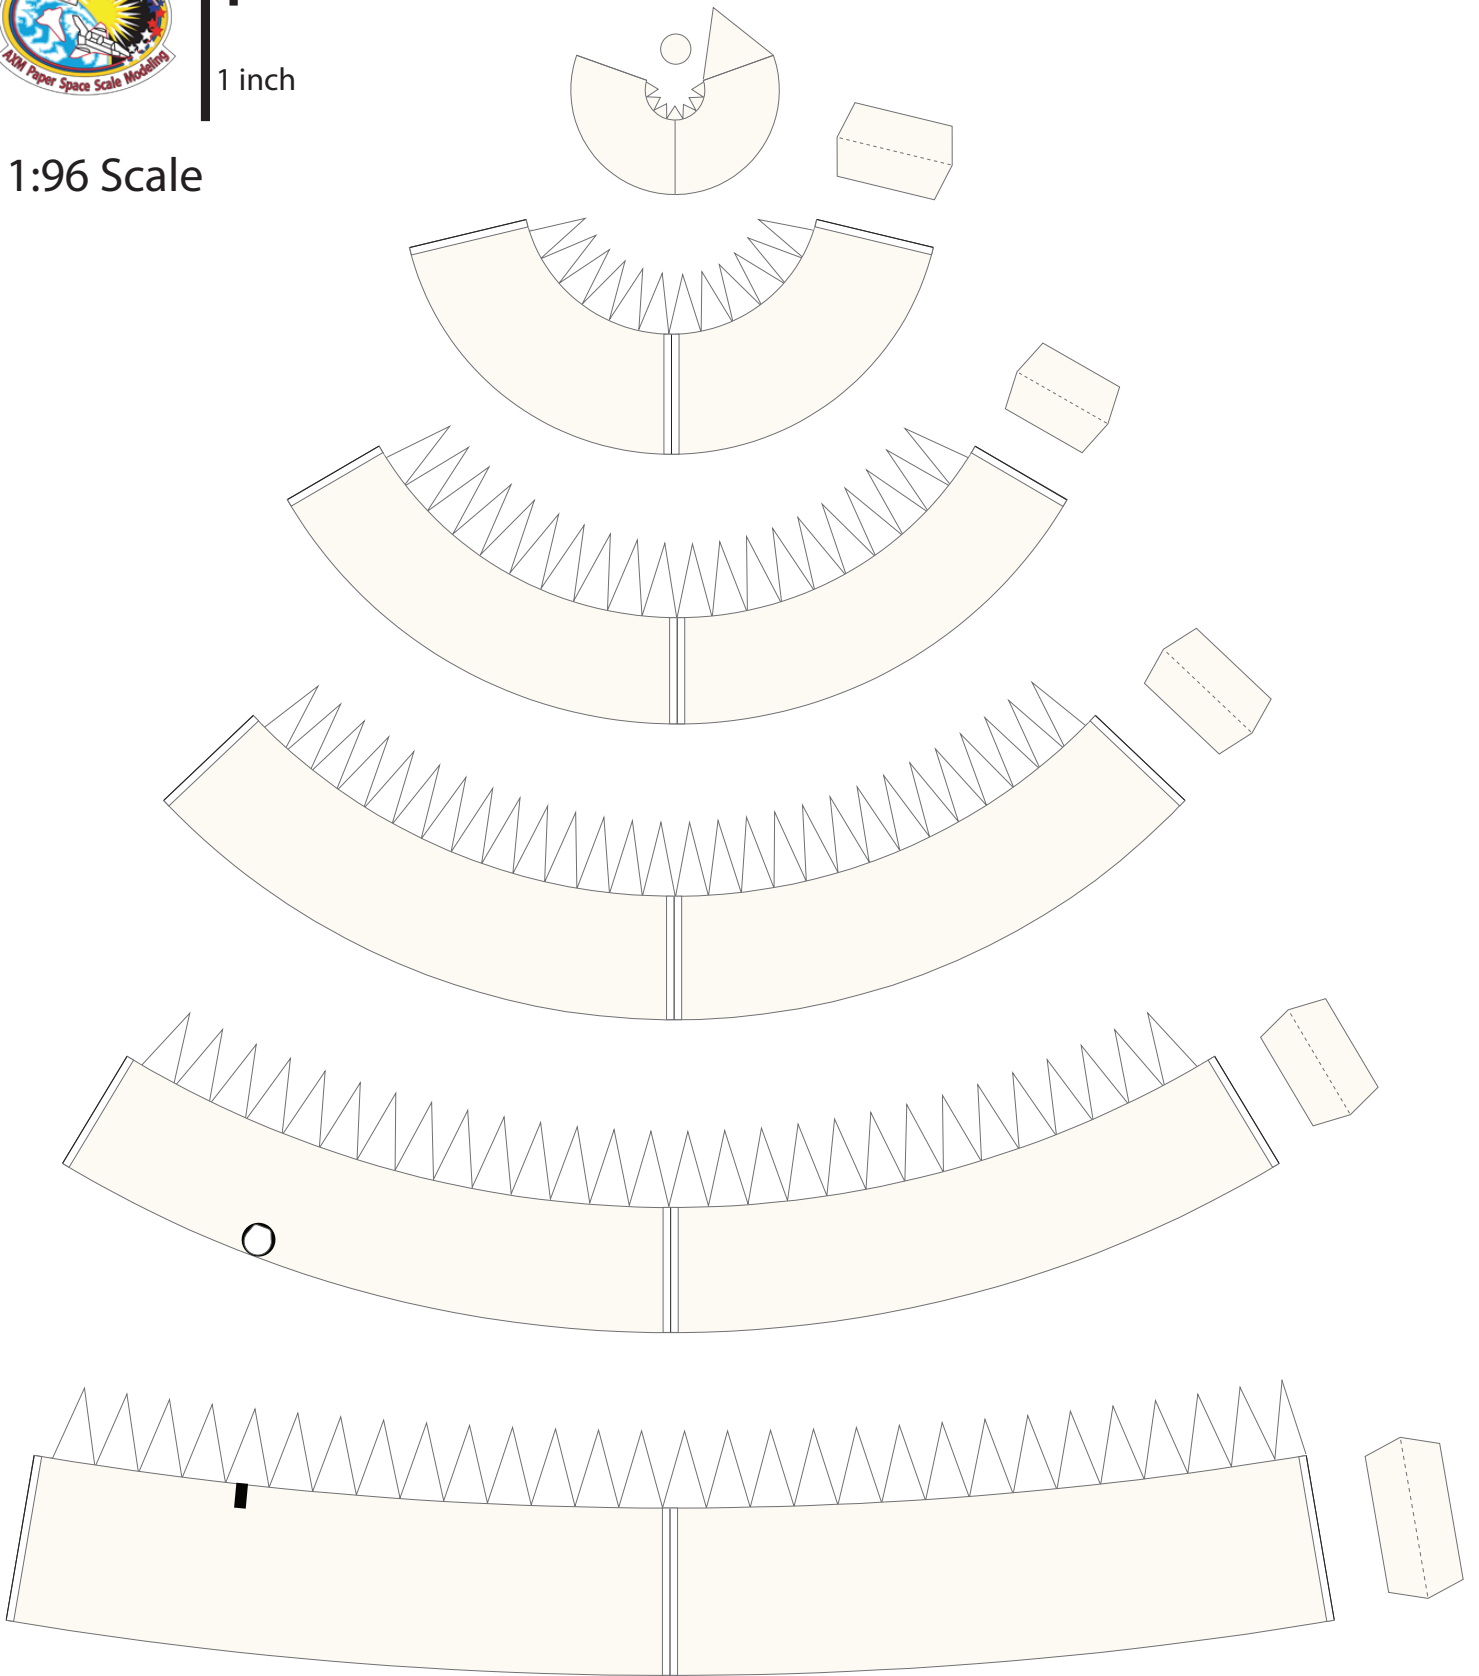

Ariane 5 Mission Cover

AXM Artwork

Ariane 5 ECA VA-253

Galaxy 20, MEV-2, BSAT-4b

1 cm
1 inch

Ariane 5 Fairing

Print on Cardstock (110 lb)

1:96 Scale

Ariane 5 - ECA VA-253 Fairing

Print on Cardstock (110 lb)

1:96 Scale

1 cm
1 inch

Ariane 5 Core (ECA, ES) Interstage

Print on Cardstock (110 lb)

1:96 Scale

1 cm
1 inch

Ariane 5 Core (ECA, ES)

Print on Cardstock (110 lb)

1:96 Scale

1 cm
1 inch

Ariane 5 Core (ECA, ES) Engine section

Print on Cardstock (110 lb)

1:96 Scale

Hydraulic Tank

Helium Reservoir

Use marble or tin foil (match ball size)

Liquid Helium Reservoir

Use marble or tin foil (match ball size)

Ariane 5 Core (ECA, ES) Engine section (Vulcain 2)

Print on Cardstock (110 lb)

1:96 Scale