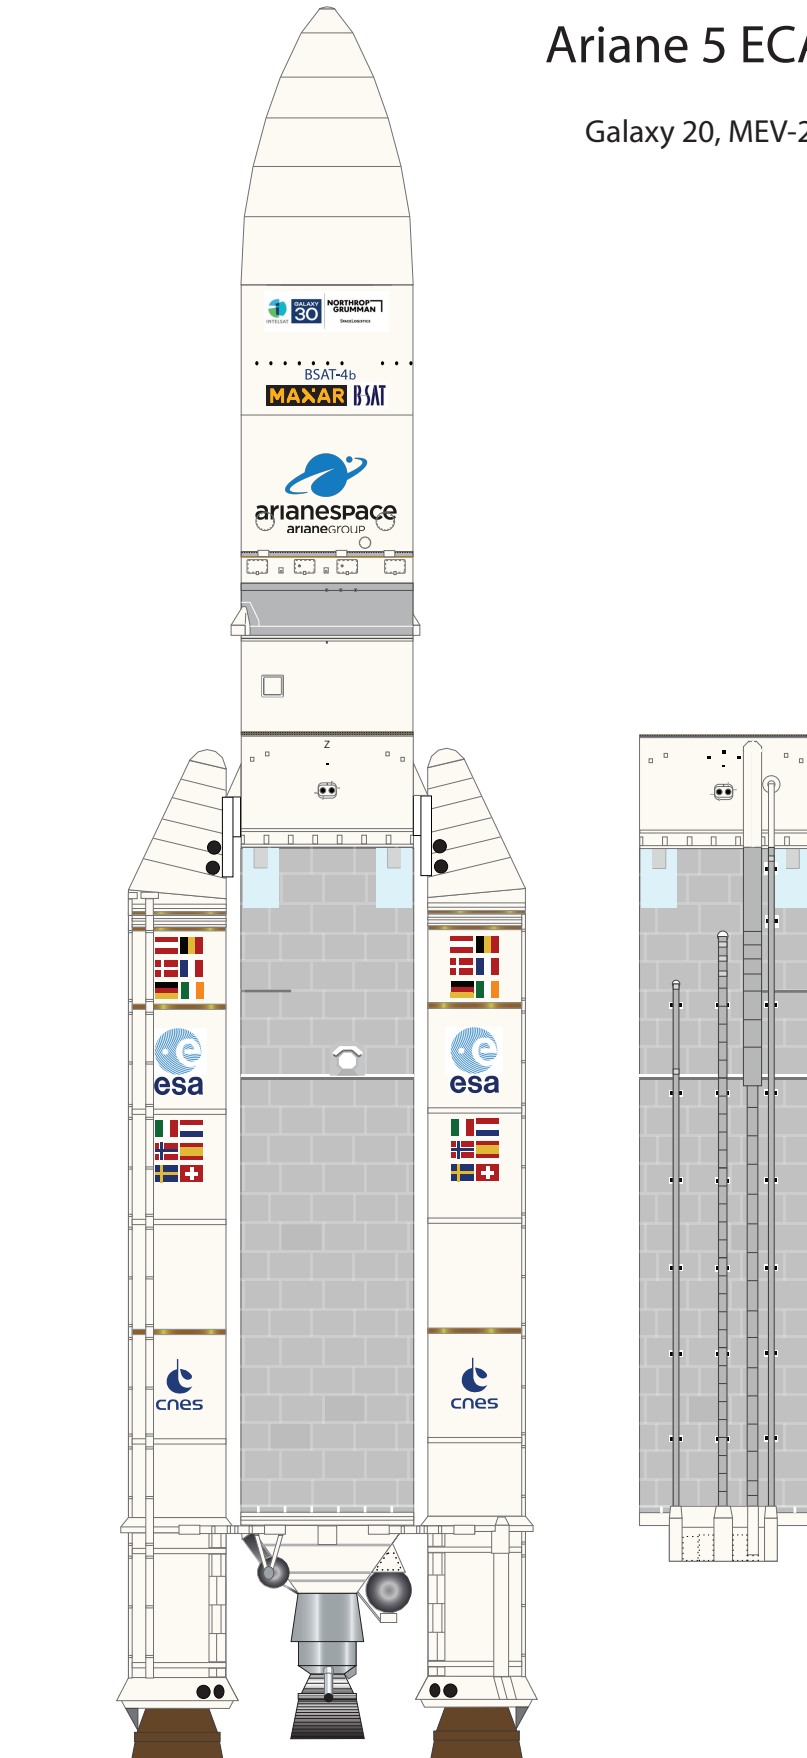

Ariane 5 Mission Cover

AXM Artwork

Ariane 5 ECA VA-253

Galaxy 20, MEV-2, BSAT-4b

1 cm
1 inch

Ariane 5 Fairing

Print on Cardstock (110 lb)

1:96 Scale

Ariane 5 - ECA VA-253 Fairing

Print on Cardstock (110 lb)

1:96 Scale

1 cm
1 inch

Ariane 5 Core (ECA, ES) Interstage

Print on Cardstock (110 lb)

1:96 Scale

1 cm
1 inch

Ariane 5 Core (ECA, ES)

Print on Cardstock (110 lb)

1:96 Scale

1 cm
1 inch

Ariane 5 Core (ECA, ES) Engine section

Print on Cardstock (110 lb)

1:96 Scale

Hydraulic Tank

Helium Reservoir

Use marble or tin foil (match ball size)

Liquid Helium Reservoir

Use marble or tin foil (match ball size)

Ariane 5 Core (ECA, ES) Engine section (Vulcain 2)

Print on Cardstock (110 lb)

1:96 Scale