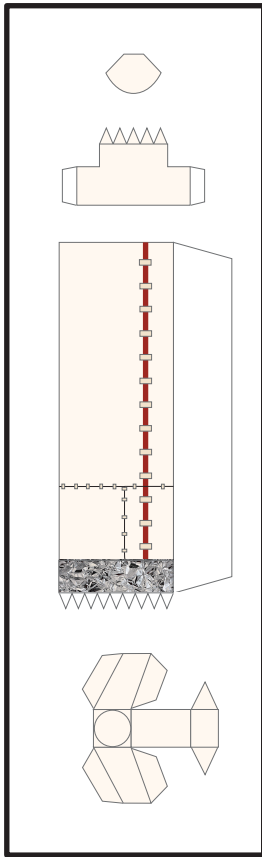

Ariane 5 GS, ECA, ES Solid Rocket Booster (EAP P241)

Print on Cardstock (110 lb)