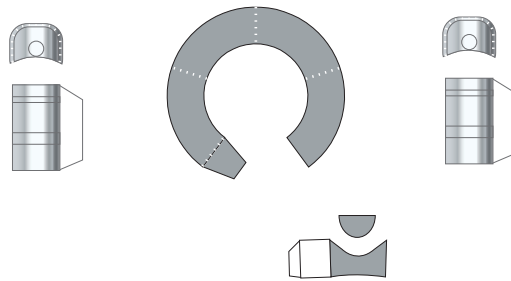

Helium Reservoir

Use marble or tin foil (match ball size)

Liquid Helium Reservoir

Use marble or tin foil (match ball size)

Ariane 5 Core (ECA, ES) Engine section (Vulcain 2)

Print on Cardstock (110 lb)

1:96 Scale