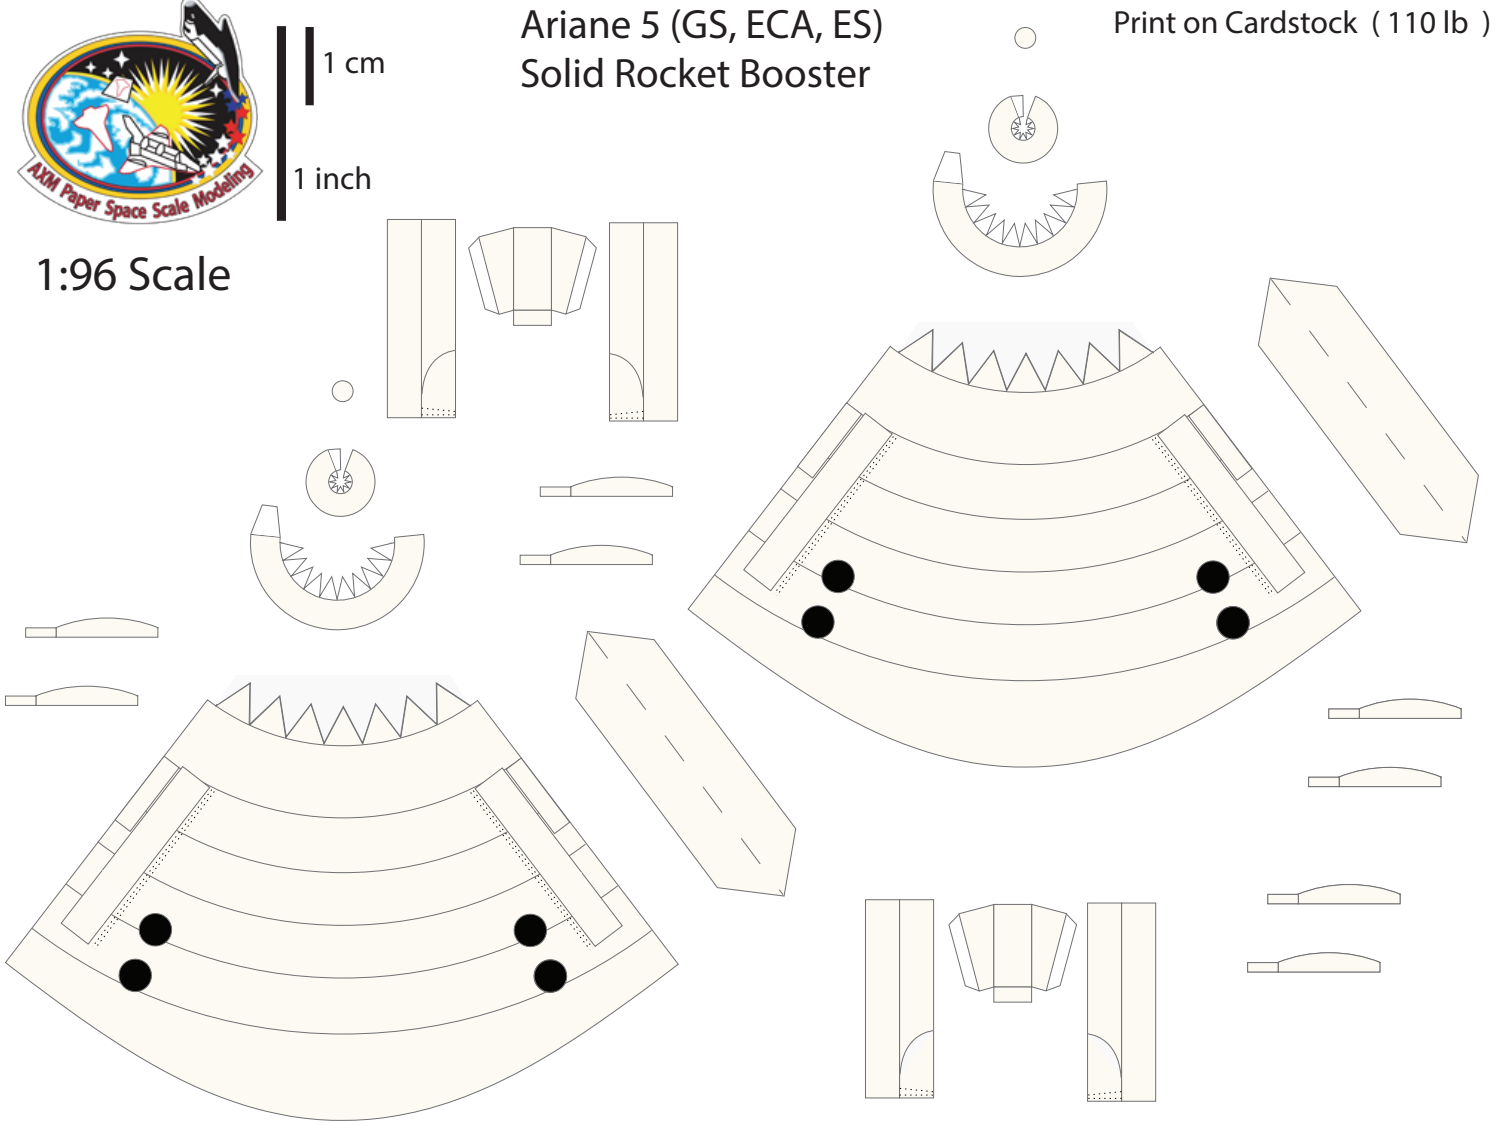

Vulcain 2

Ariane 5 Core (ECA, ES) Umbilicals

Print on Cardstock (110 lb)

1 cm
1 inch

Ariane 5 (GS, ECA, ES) Solid Rocket Booster

Print on Cardstock (110 lb)

1:96 Scale

1 cm
1 inch