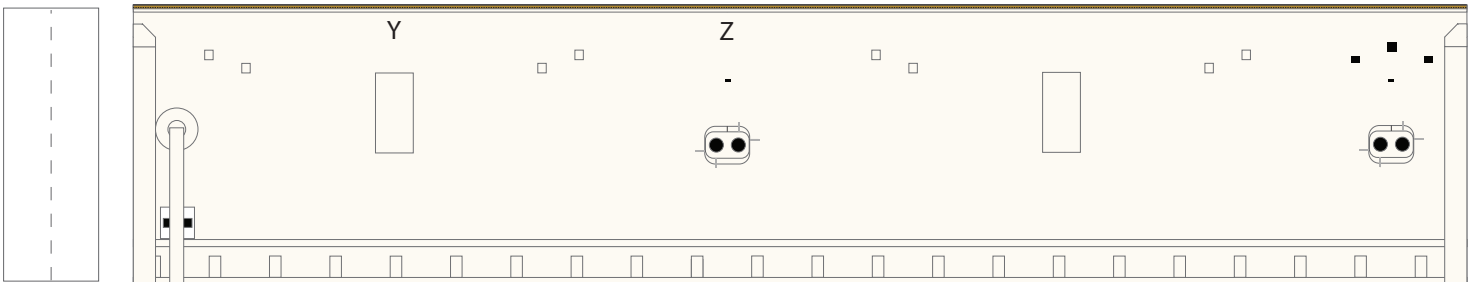

Ariane 5 Mission Cover

AXM Artwork

Ariane 5 ECA VA-253

Galaxy 20, MEV-2, BSAT-4b

1 cm
1 inch

Ariane 5 Fairing

Print on Cardstock (110 lb)

1:96 Scale

Ariane 5 - ECA VA-253 Fairing

Print on Cardstock (110 lb)

1:96 Scale

1 cm
1 inch

Ariane 5 Core (ECA, ES) Interstage

Print on Cardstock (110 lb)

1:96 Scale

1 cm
1 inch

Ariane 5 Core (ECA, ES)

Print on Cardstock (110 lb)

1:96 Scale

1 cm
1 inch

Ariane 5 Core (ECA, ES) Engine section

Print on Cardstock (110 lb)

1:96 Scale

Hydraulic Tank