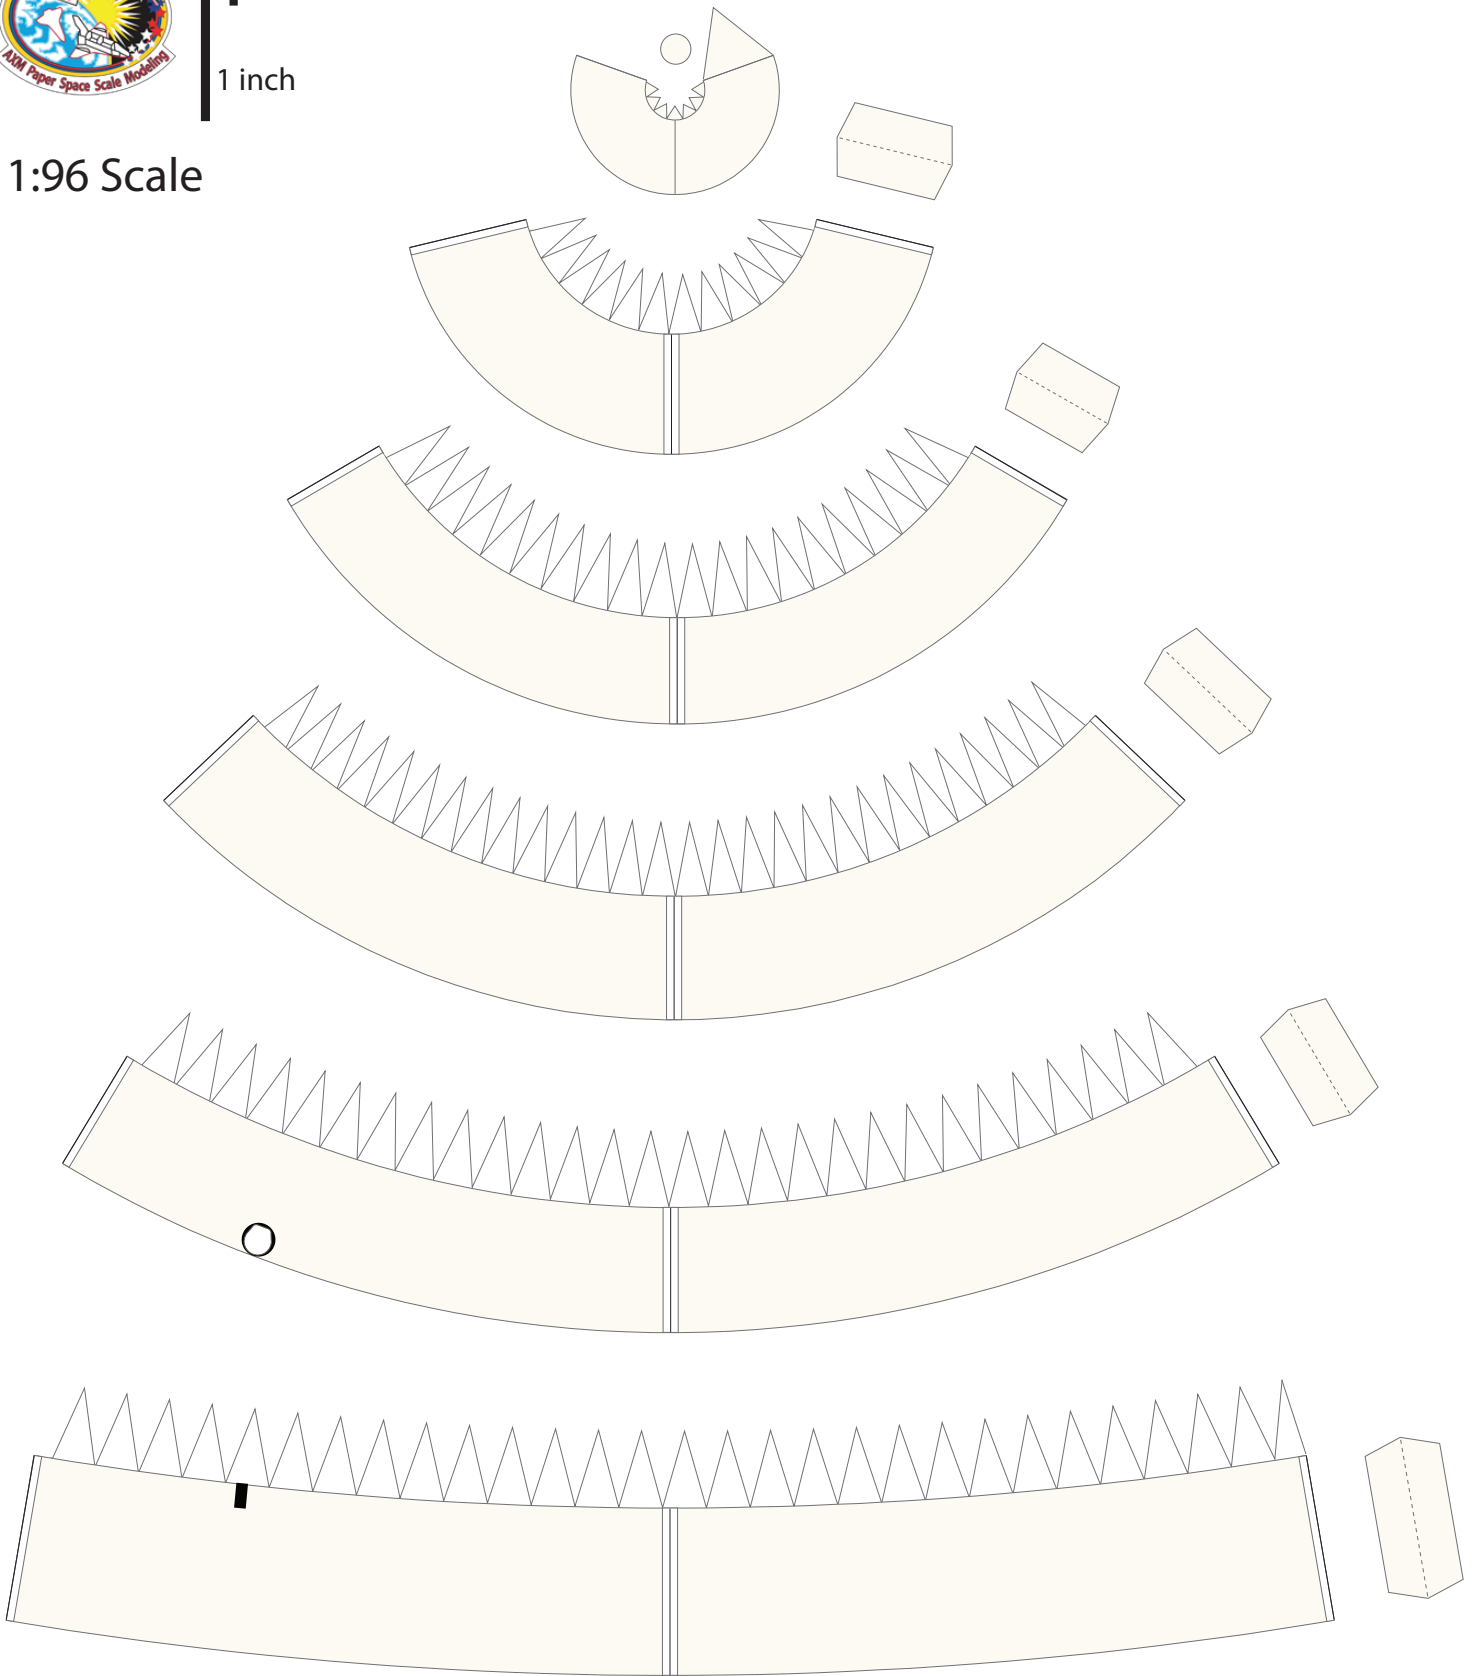

1 cm
1 inch

Ariane 5 Fairing

Print on Cardstock (110 lb)

1:96 Scale

1 cm
1 inch

Ariane 5 - ECA VA-254 Fairing

Print on Cardstock (110 lb)

1:96 Scale

1 cm
1 inch

Ariane 5 Core (ECA, ES) Interstage

Print on Cardstock (110 lb)

1:96 Scale

1 cm
1 inch

Ariane 5 Core (ECA, ES)

Print on Cardstock (110 lb)

1:96 Scale

1 cm
1 inch

Ariane 5 Core (ECA, ES) Engine section

Print on Cardstock (110 lb)

1:96 Scale

Helium Reservoir

Use marble or tin foil (match ball size)

Liquid Helium Reservoir

Use marble or tin foil (match ball size)

1 cm
1 inch

Ariane 5 Core (ECA, ES) Engine section (Vulcain 2)

Print on Cardstock (110 lb)

1:96 Scale

Vulcain 2

Ariane 5 Core (ECA, ES) Umbilicals

Print on Cardstock (110 lb)

1 cm
1 inch