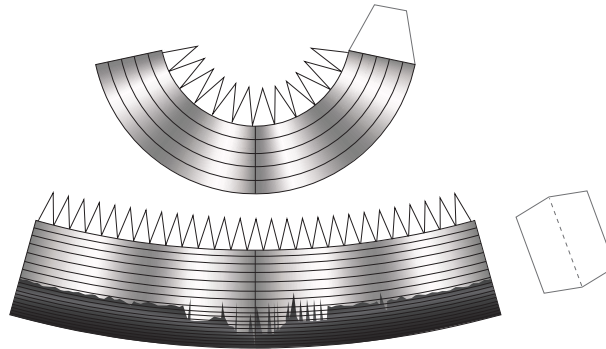

1 cm
1 inch

Ariane 5 Core (ECA, ES) Engine section

Print on Cardstock (110 lb)

1:96 Scale

Helium Reservoir

Use marble or tin foil (match ball size)

Liquid Helium Reservoir

Use marble or tin foil (match ball size)

1 cm
1 inch

Ariane 5 Core (ECA, ES) Engine section (Vulcain 2)

Print on Cardstock (110 lb)

1:96 Scale

Vulcain 2

Ariane 5 Core (ECA, ES) Umbilicals

Print on Cardstock (110 lb)

1 cm
1 inch