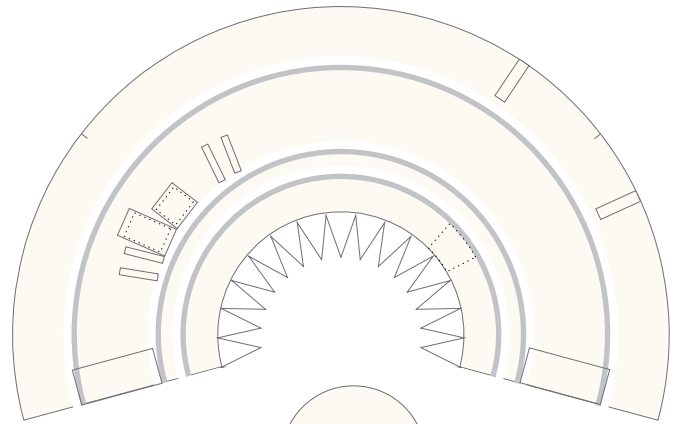

1 cm
1 inch

Ariane 5 Fairing

Print on Cardstock (110 lb)

1:96 Scale

1 cm
1 inch

Ariane 5 - ECA VA-254 Fairing

Print on Cardstock (110 lb)

1:96 Scale

1 cm
1 inch

Ariane 5 Core (ECA, ES) Interstage

Print on Cardstock (110 lb)

1:96 Scale

1 cm
1 inch

Ariane 5 Core (ECA, ES)

Print on Cardstock (110 lb)

1:96 Scale

1 cm
1 inch

Ariane 5 Core (ECA, ES) Engine section

Print on Cardstock (110 lb)

1:96 Scale

Helium Reservoir

Use marble or tin foil (match ball size)

Liquid Helium Reservoir

Use marble or tin foil (match ball size)

1 cm
1 inch

Ariane 5 Core (ECA, ES) Engine section (Vulcain 2)

Print on Cardstock (110 lb)

1:96 Scale

Vulcain 2

Ariane 5 Core (ECA, ES) Umbilicals

Print on Cardstock (110 lb)

1 cm
1 inch