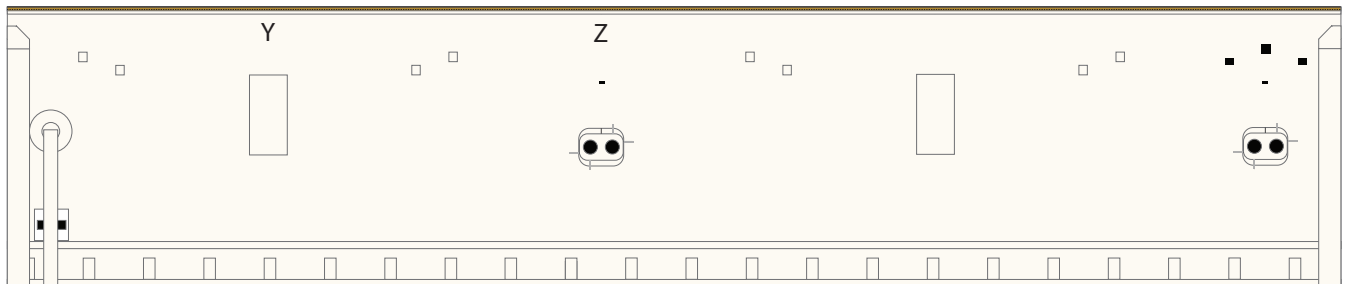

1 cm
1 inch

Ariane 5 Fairing

Print on Cardstock (110 lb)

1:96 Scale

1 cm
1 inch

Ariane 5 - ECA VA-254 Fairing

Print on Cardstock (110 lb)

1:96 Scale

1 cm
1 inch

Ariane 5 Core (ECA, ES) Interstage

Print on Cardstock (110 lb)

1:96 Scale

1 cm
1 inch

Ariane 5 Core (ECA, ES)

Print on Cardstock (110 lb)

1:96 Scale

1 cm
1 inch

Ariane 5 Core (ECA, ES) Engine section

Print on Cardstock (110 lb)

1:96 Scale

Helium Reservoir

Use marble or tin foil (match ball size)

Liquid Helium Reservoir

Use marble or tin foil (match ball size)

1 cm
1 inch

Ariane 5 Core (ECA, ES) Engine section (Vulcain 2)

Print on Cardstock (110 lb)

1:96 Scale

Vulcain 2

Ariane 5 Core (ECA, ES) Umbilicals

Print on Cardstock (110 lb)

1 cm
1 inch