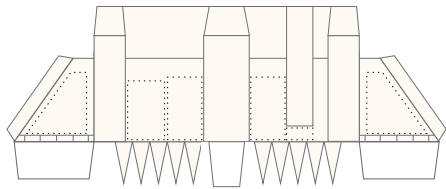

1 cm
1 inch

Ariane 5 Core (ECA, ES) Engine section

Print on Cardstock (110 lb)

1:96 Scale

Helium Reservoir

Use marble or tin foil (match ball size)

Liquid Helium Reservoir

Use marble or tin foil (match ball size)

1 cm
1 inch

Ariane 5 Core (ECA, ES) Engine section (Vulcain 2)

Print on Cardstock (110 lb)

1:96 Scale

Vulcain 2

Ariane 5 Core (ECA, ES) Umbilicals

Print on Cardstock (110 lb)

1 cm
1 inch