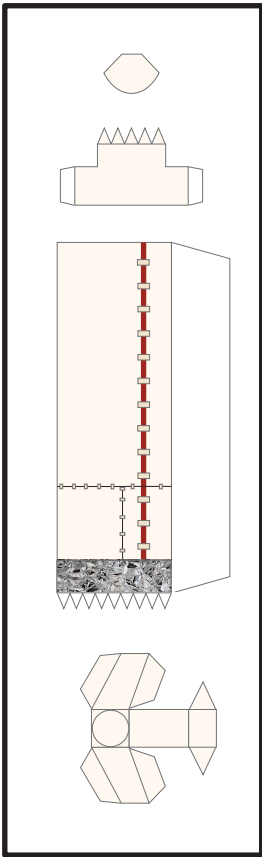

Ariane 5 GS, ECA, ES Solid Rocket Booster (EAP P241)

Print on Cardstock (110 lb)