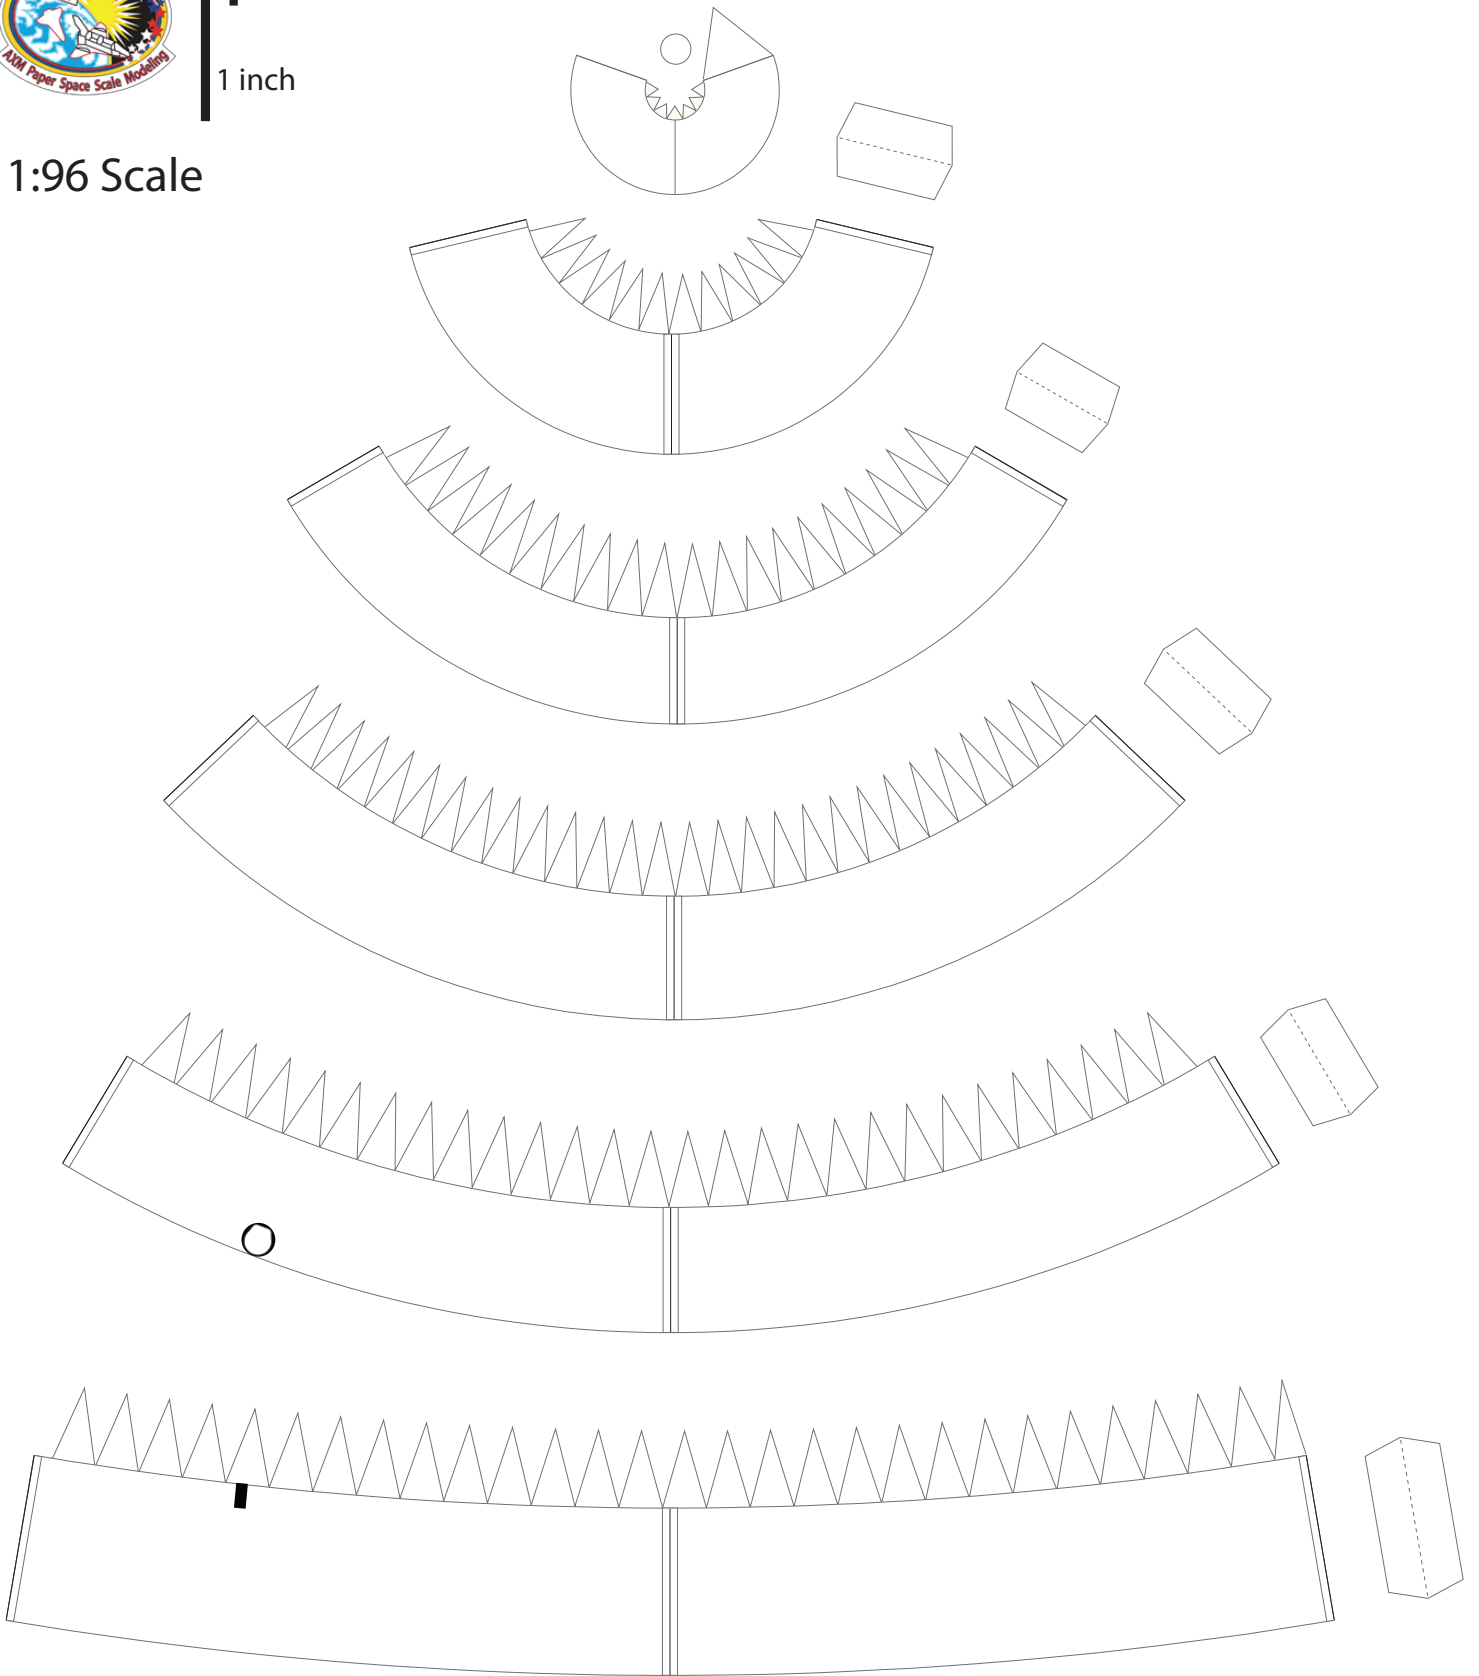

Ariane 5 Mission Cover

AXM Artwork

Ariane 5 ECA VA-255

SES-17 / SYRACUSE 4A

1 cm
1 inch

Ariane V Fairing Ogive

Print on Cardstock (110 lb)

1:96 Scale

1 cm
1 inch

Ariane 5 - ECA VA-255 Fairing

Print on Cardstock (110 lb)

1:96 Scale

Line indicates where both ends of gray band meet

1 cm
1 inch

Ariane 5 Core (ECA, ES) Interstage

Print on Cardstock (110 lb)

1:96 Scale

1 cm
1 inch

Ariane 5 Core (ECA, ES)

1:96 Scale

Print on Cardstock (110 lb)

1 cm
1 inch

Ariane 5 Core (ECA, ES) Engine section

Print on Cardstock (110 lb)

1:96 Scale

Hydraulic Tank

Helium Reservoir

Use marble or tin foil (match ball size)

Liquid Helium Reservoir

Use marble or tin foil (match ball size)

1 cm
1 inch

Ariane 5 Core (ECA, ES) Engine section (Vulcain 2)