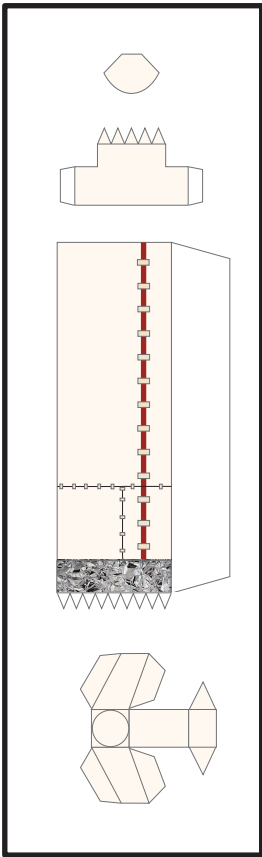

1 cm
1 inch

Ariane 5 - ECA VA-255 Fairing

Print on Cardstock (110 lb)

1:96 Scale

Line indicates where both ends of gray band meet

1 cm
1 inch

Ariane 5 Core (ECA, ES) Interstage

Print on Cardstock (110 lb)

1:96 Scale

1 cm
1 inch

Ariane 5 Core (ECA, ES)

1:96 Scale

Print on Cardstock (110 lb)

1 cm
1 inch

Ariane 5 Core (ECA, ES) Engine section

Print on Cardstock (110 lb)

1:96 Scale

Hydraulic Tank

Helium Reservoir

Use marble or tin foil (match ball size)

Liquid Helium Reservoir

Use marble or tin foil (match ball size)

1 cm
1 inch

Ariane 5 Core (ECA, ES) Engine section (Vulcain 2)

1:96 Scale

1 cm
1 inch

1:96 Scale

Ariane 5 GS, ECA, ES Solid Rocket Booster (EAP P241)

Print on Cardstock (110 lb)

1 cm
1 inch

1:96 Scale

Ariane 5 GS, ECA, ES Solid Rocket Booster (EAP P241)