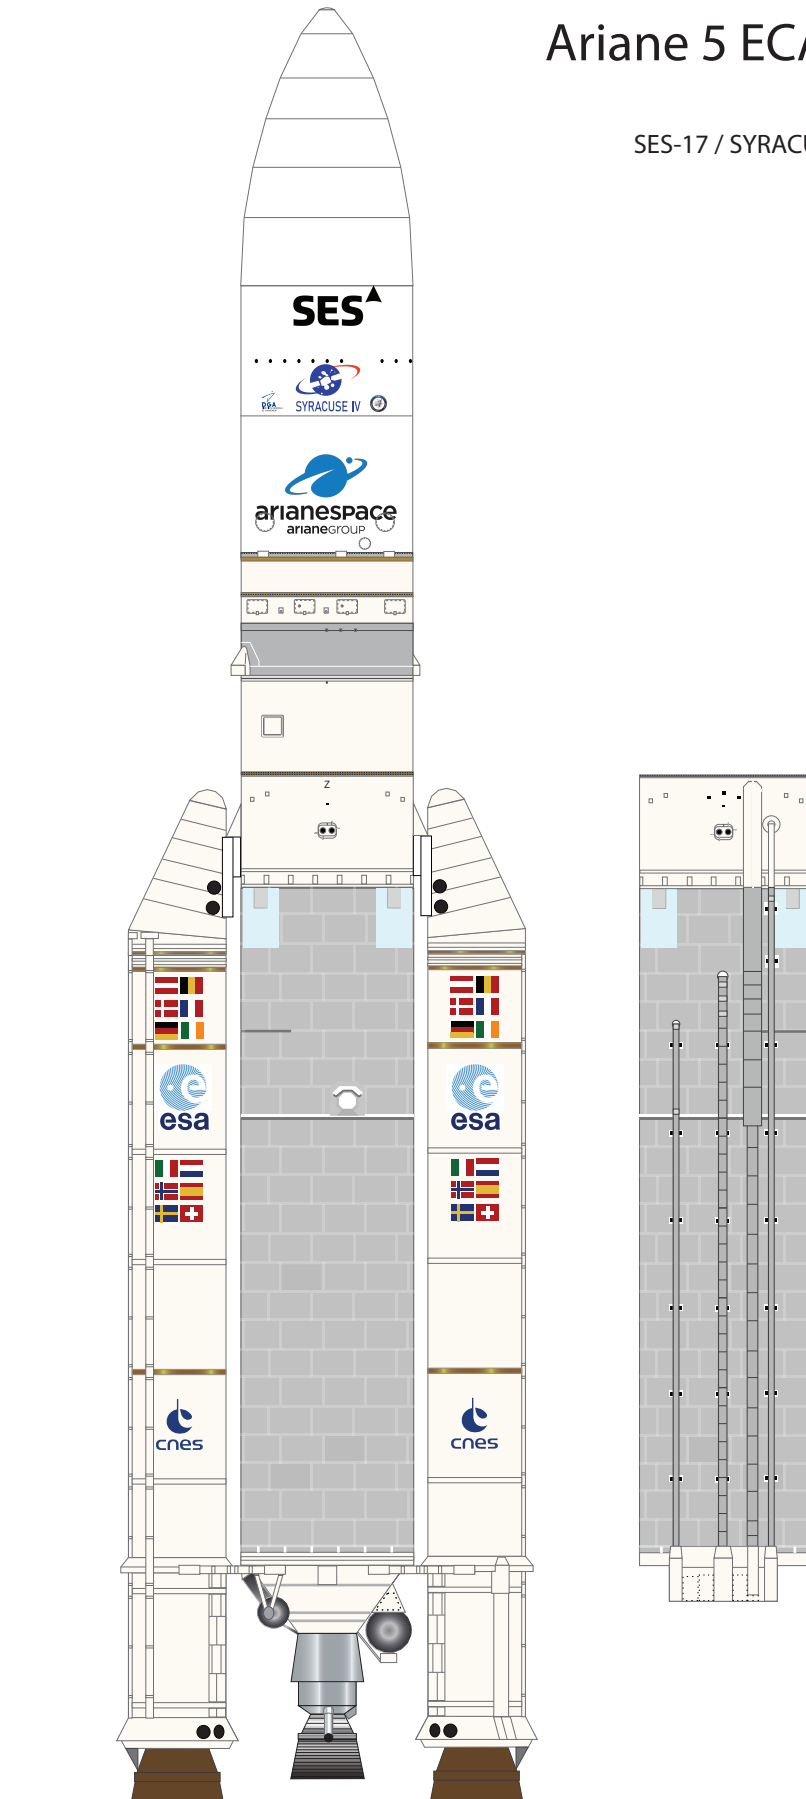

Ariane 5 Mission Cover

AXM Artwork

Ariane 5 ECA VA-255

SES-17 / SYRACUSE 4A

1 cm
1 inch

Ariane V Fairing Ogive

Print on Cardstock (110 lb)

1:96 Scale

1 cm
1 inch

Ariane 5 - ECA VA-255 Fairing

Print on Cardstock (110 lb)

1:96 Scale

Line indicates where both ends of gray band meet

1 cm
1 inch

Ariane 5 Core (ECA, ES) Interstage

Print on Cardstock (110 lb)

1:96 Scale

1 cm
1 inch

Ariane 5 Core (ECA, ES)

1:96 Scale

Print on Cardstock (110 lb)

1 cm
1 inch

Ariane 5 Core (ECA, ES) Engine section

Print on Cardstock (110 lb)

1:96 Scale

Hydraulic Tank

Helium Reservoir

Use marble or tin foil (match ball size)

Liquid Helium Reservoir

Use marble or tin foil (match ball size)

1 cm
1 inch

Ariane 5 Core (ECA, ES) Engine section (Vulcain 2)