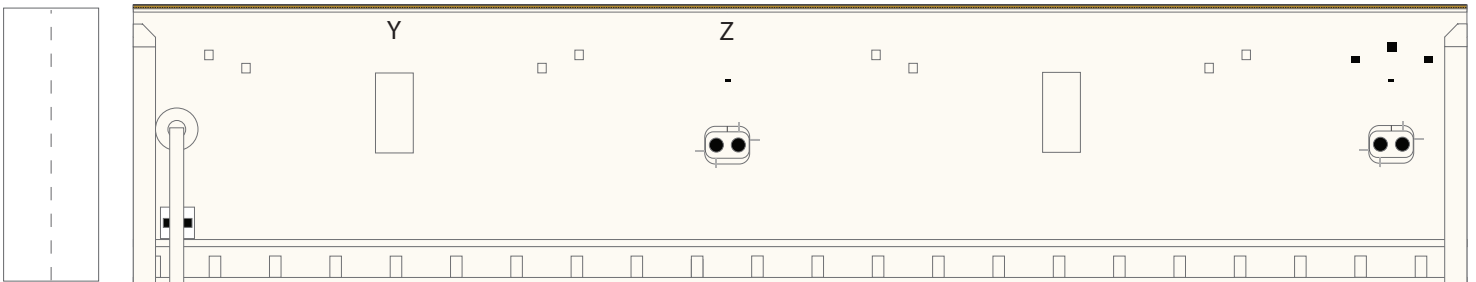

1 cm
1 inch

Ariane 5 - ECA VA-255 Fairing

Print on Cardstock (110 lb)

1:96 Scale

Line indicates where both ends of gray band meet

1 cm
1 inch

Ariane 5 Core (ECA, ES) Interstage

Print on Cardstock (110 lb)

1:96 Scale

1 cm
1 inch

Ariane 5 Core (ECA, ES)

1:96 Scale

Print on Cardstock (110 lb)

1 cm
1 inch

Ariane 5 Core (ECA, ES) Engine section

Print on Cardstock (110 lb)

1:96 Scale

Hydraulic Tank

Helium Reservoir

Use marble or tin foil (match ball size)

Liquid Helium Reservoir

Use marble or tin foil (match ball size)

1 cm
1 inch

Ariane 5 Core (ECA, ES) Engine section (Vulcain 2)