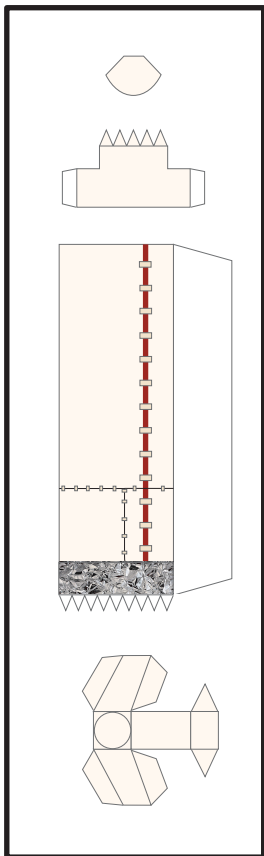

Ariane 5 GS, ECA, ES Solid Rocket Booster (EAP P241)

Print on Cardstock (110 lb)