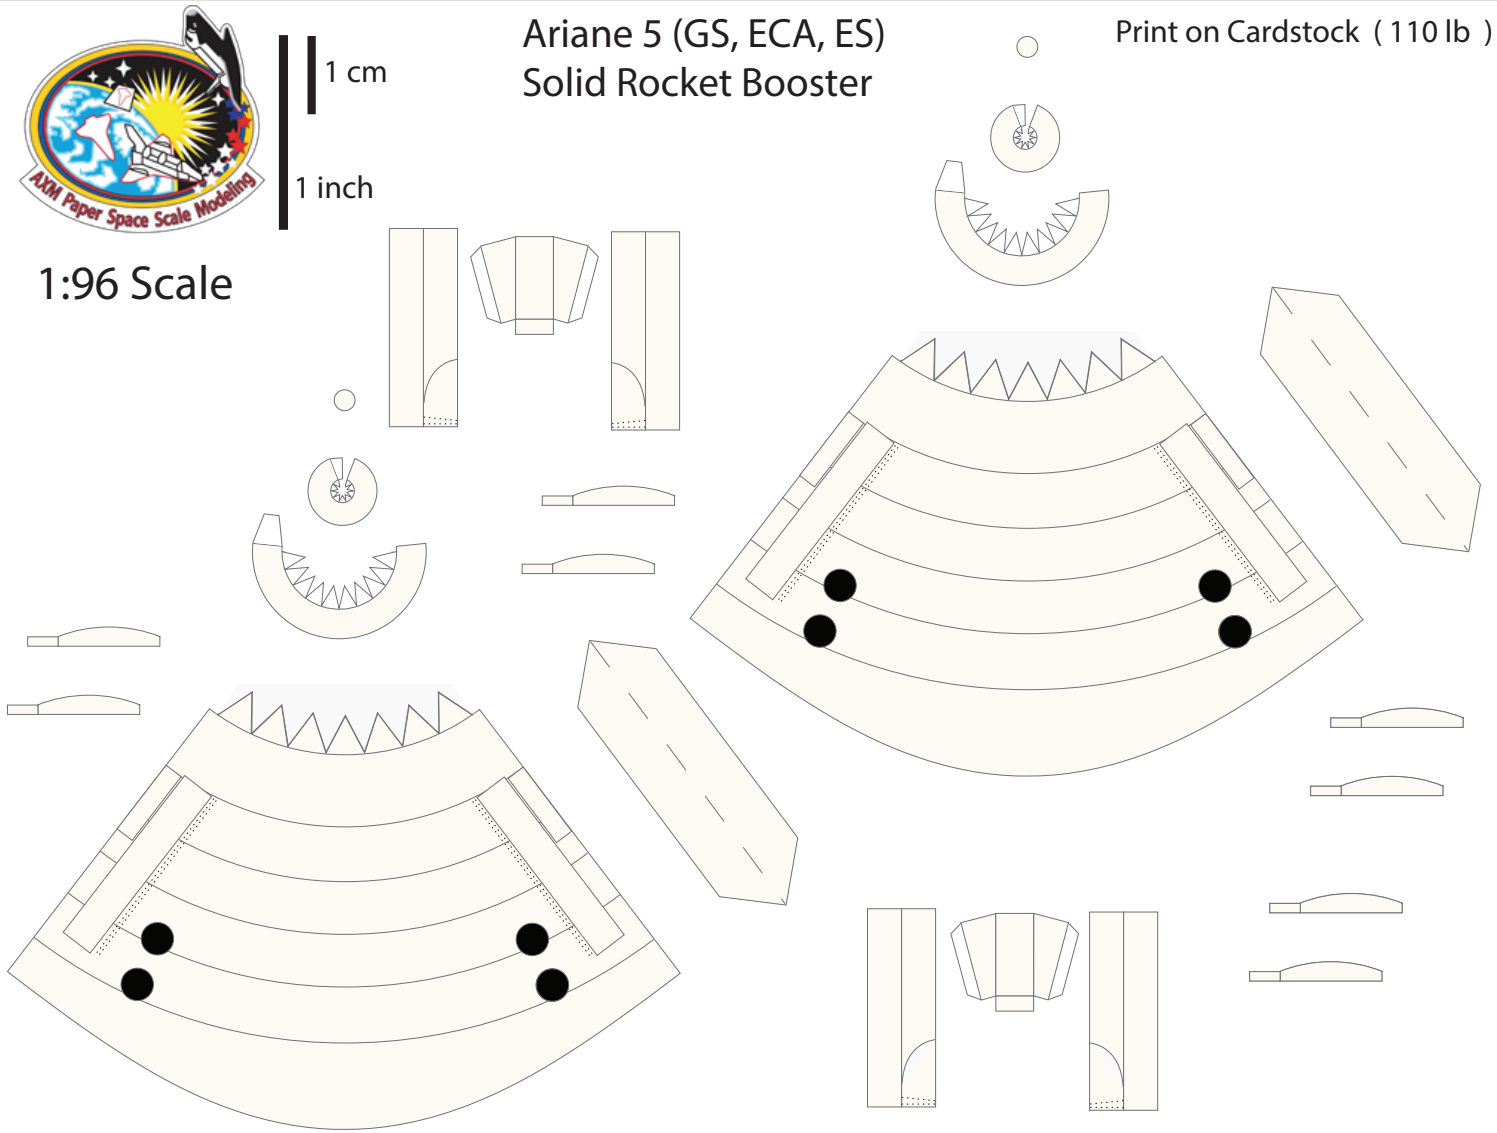

1:96 Scale

1 cm
1 inch

Ariane 5 - ECA VA-256 Fairing WEBB Telescope

Print on Cardstock (110 lb)

1:96 Scale

Line indicates where both ends of gray band meet

1 cm
1 inch

Ariane 5 - ECA VA 256 WEBB Space Telescope

1:96 Scale

Vulcain 2

Ariane 5 Core (ECA, ES) Umbilicals

Print on Cardstock (110 lb)

1 cm
1 inch

Ariane 5 (GS, ECA, ES) Solid Rocket Booster

Print on Cardstock (110 lb)

1:96 Scale