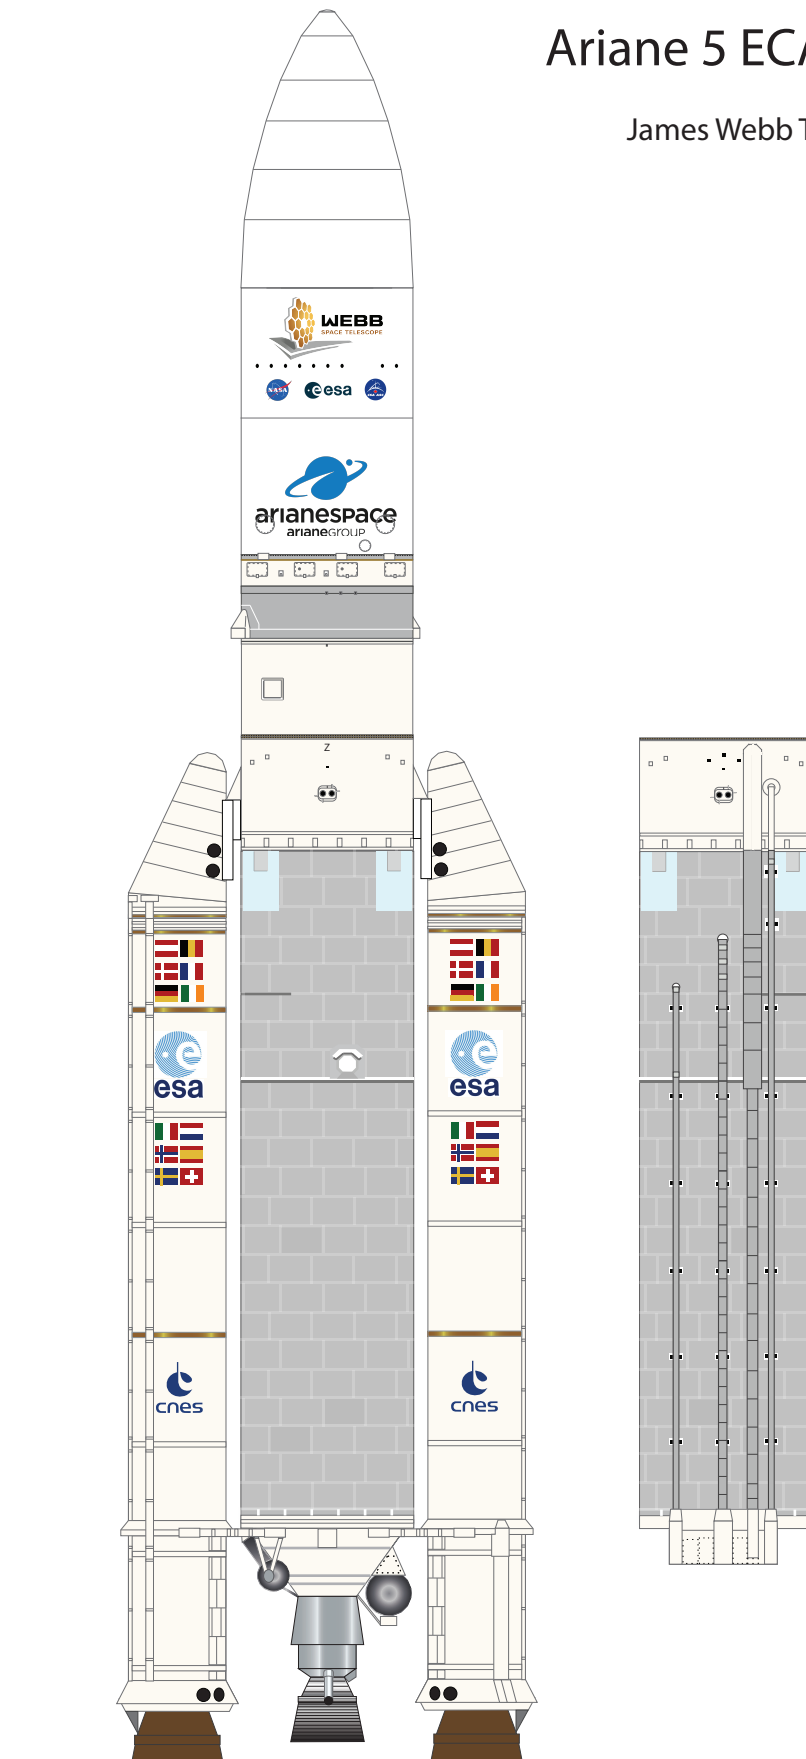

Ariane 5 Mission Cover

AXM Artwork

Ariane 5 ECA VA-256

James Webb Telescope

1 cm

1 inch

Ariane V Fairing Ogive

Print on Cardstock (110 lb)

1:96 Scale

1 cm
1 inch

Ariane 5 - ECA VA-256 Fairing WEBB Telescope

Print on Cardstock (110 lb)

1:96 Scale

Line indicates where both ends of gray band meet

1 cm
1 inch

Ariane 5 - ECA VA 256 WEBB Space Telescope

Print on Cardstock (110 lb)

Fairing and separate ESC-A

1:96 Scale

ESC-A

1 cm
1 inch

Ariane V Core (ECA, ES) Interstage

Print on Cardstock (110 lb)

1:96 Scale

1 cm
1 inch

Ariane 5 Core (ECA, ES)

Print on Cardstock (110 lb)

1:96 Scale

1 cm
1 inch

Ariane 5 Core (ECA, ES) Engine section

Print on Cardstock (110 lb)

1:96 Scale