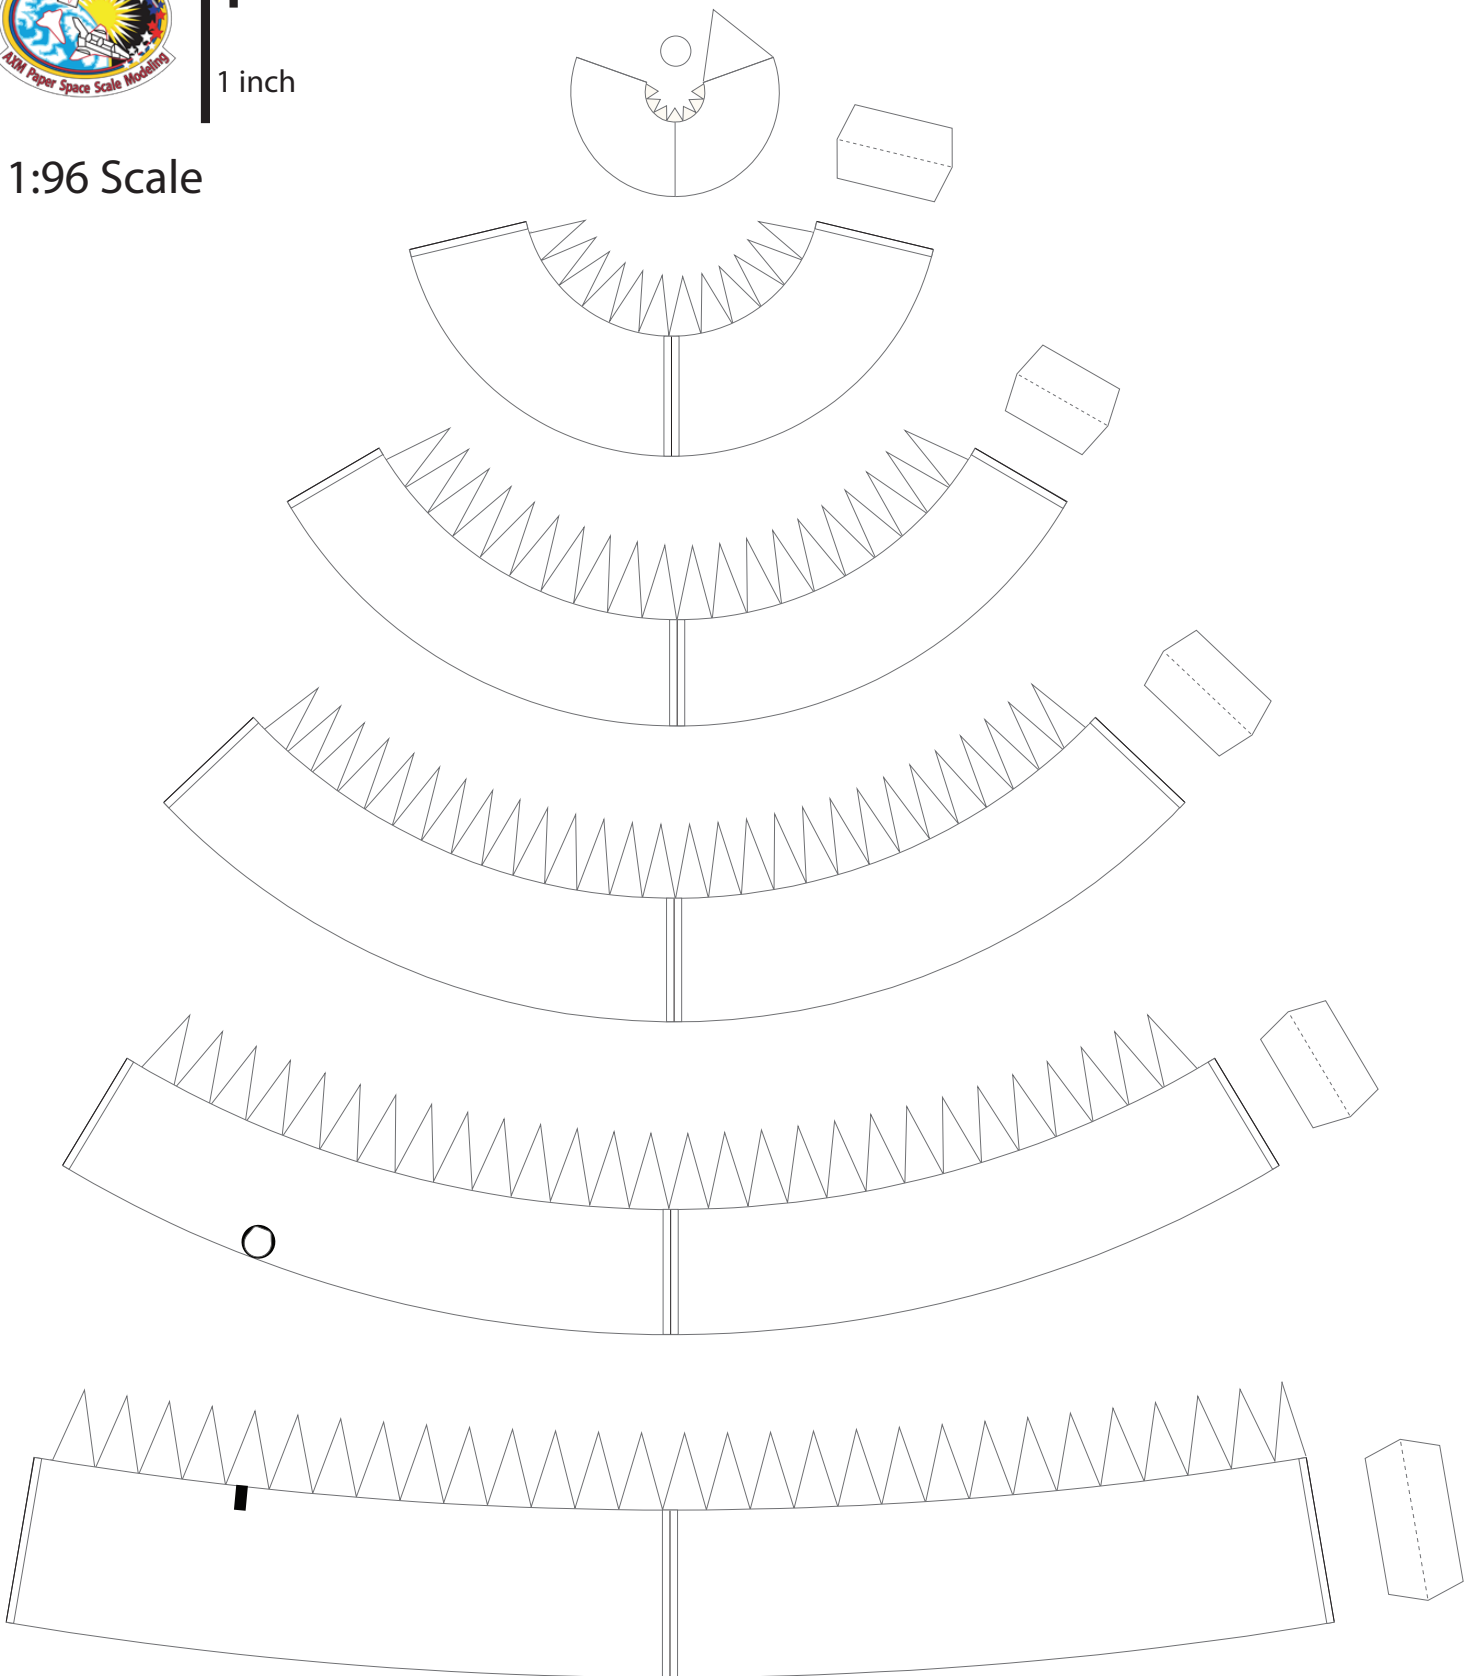

Ariane 5 Mission Cover

AXM Artwork

Ariane 5 ECA VA-256

James Webb Telescope

1 cm

1 inch

Ariane V Fairing Ogive

Print on Cardstock (110 lb)

1:96 Scale

1 cm
1 inch

Ariane 5 - ECA VA-256 Fairing WEBB Telescope

Print on Cardstock (110 lb)

1:96 Scale

Line indicates where both ends of gray band meet

1 cm
1 inch

Ariane 5 - ECA VA 256 WEBB Space Telescope

Print on Cardstock (110 lb)

Fairing and separate ESC-A

1:96 Scale

ESC-A

1 cm
1 inch

Ariane V Core (ECA, ES) Interstage

Print on Cardstock (110 lb)

1:96 Scale

1 cm
1 inch

Ariane 5 Core (ECA, ES)

Print on Cardstock (110 lb)

1:96 Scale

1 cm
1 inch

Ariane 5 Core (ECA, ES) Engine section

Print on Cardstock (110 lb)

1:96 Scale