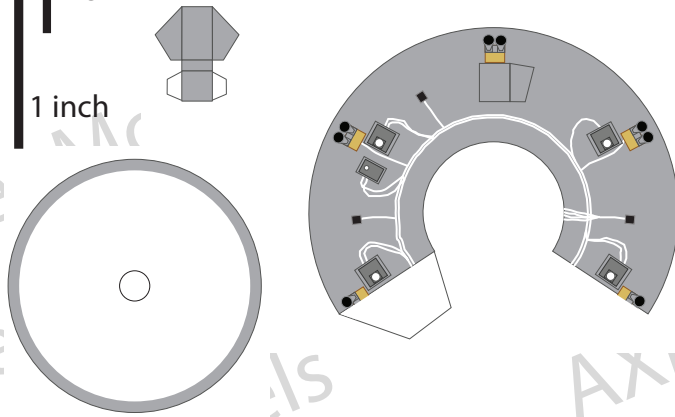

1:100 Scale

1 cm  
1 inch

# Tianzhou-3

Print on Cardstock (90 lbs)

Update

body skin panels  
(match holes)

Antenna can be placed in stowed position or standing

# Tianzhou-3

Print on Cardstock (90 lbs)

1:100 Scale

Tianzhou Diagram