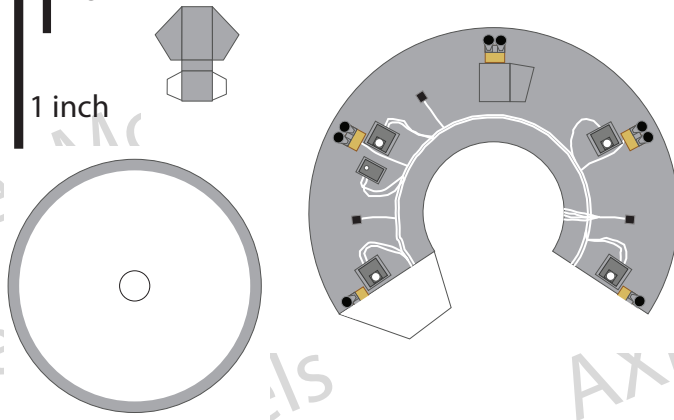

1:100 Scale

1 cm
1 inch

Tianzhou-4

Print on Cardstock (90 lbs)

Update

body skin panels
(match holes)

Antenna can be placed in stowed position or standing

Tianzhou-4

Print on Cardstock (90 lbs)

1:100 Scale

Tianzhou Diagram