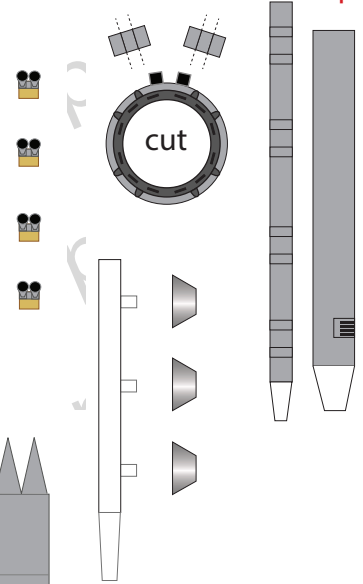

1:100 Scale

1 cm
1 inch

Tianzhou-4

Print on Cardstock (90 lbs)

Update

body skin panels
(match holes)

Antenna can be placed in stowed position or standing

Tianzhou-4

Print on Cardstock (90 lbs)

1:100 Scale

Tianzhou Diagram