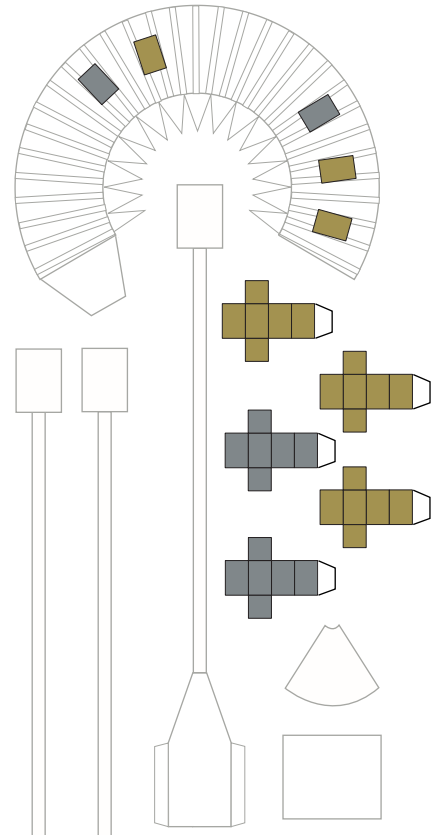

1:96 Scale

1 cm
1 inch

LOFTID

Print on Cardstock (110 lb)

Centaur Adapter

inside Centaur

1 cm
1 inch

Atlas V Centaur Single Engine

Print on Cardstock (110 lb)

1:96 Scale

Centaur stage single engine
Back Print page

ATLAS V

Print on Cardstock (110 lb)

Centaur stage and LOFTID diagram