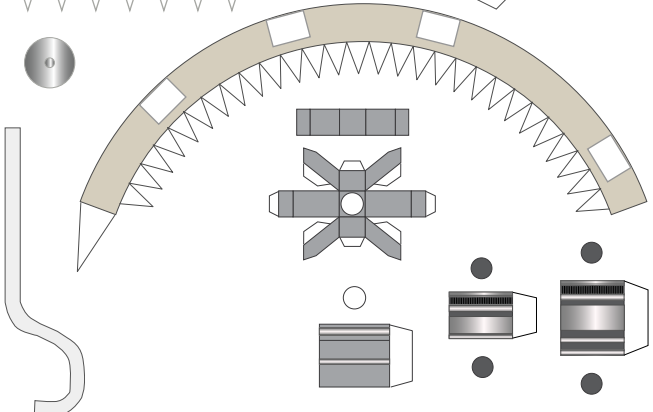

1:96 Scale

1 cm
1 inch

LOFTID

Print on Cardstock (110 lb)

Centaur Adapter

inside Centaur

1 cm
1 inch

Atlas V Centaur Single Engine

Print on Cardstock (110 lb)

1:96 Scale

Centaur stage single engine
Back Print page

ATLAS V

Print on Cardstock (110 lb)

Centaur stage and LOFTID diagram