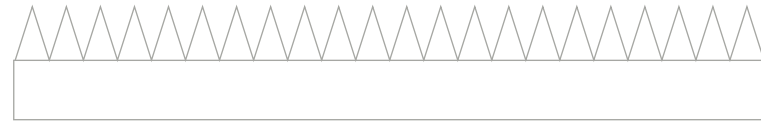

1:96 Scale

1 cm
1 inch

LOFTID

Print on Cardstock (110 lb)

Centaur Adapter

inside Centaur

1 cm
1 inch

Atlas V Centaur Single Engine

Print on Cardstock (110 lb)

1:96 Scale

Centaur stage single engine
Back Print page

ATLAS V

Print on Cardstock (110 lb)

Centaur stage and LOFTID diagram