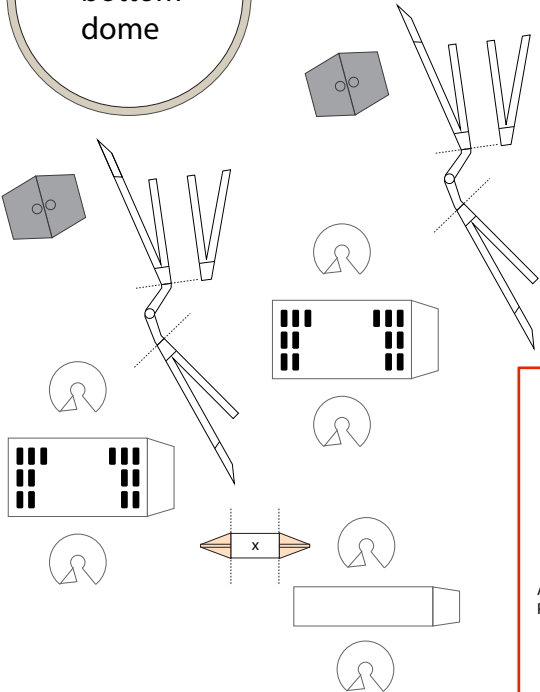

1:96 Scale

1 cm
1 inch

LOFTID

Print on Cardstock (110 lb)

Centaur Adapter

inside Centaur

1 cm
1 inch

Atlas V Centaur Single Engine

Print on Cardstock (110 lb)

1:96 Scale

Centaur stage single engine
Back Print page

ATLAS V

Print on Cardstock (110 lb)

Centaur stage and LOFTID diagram