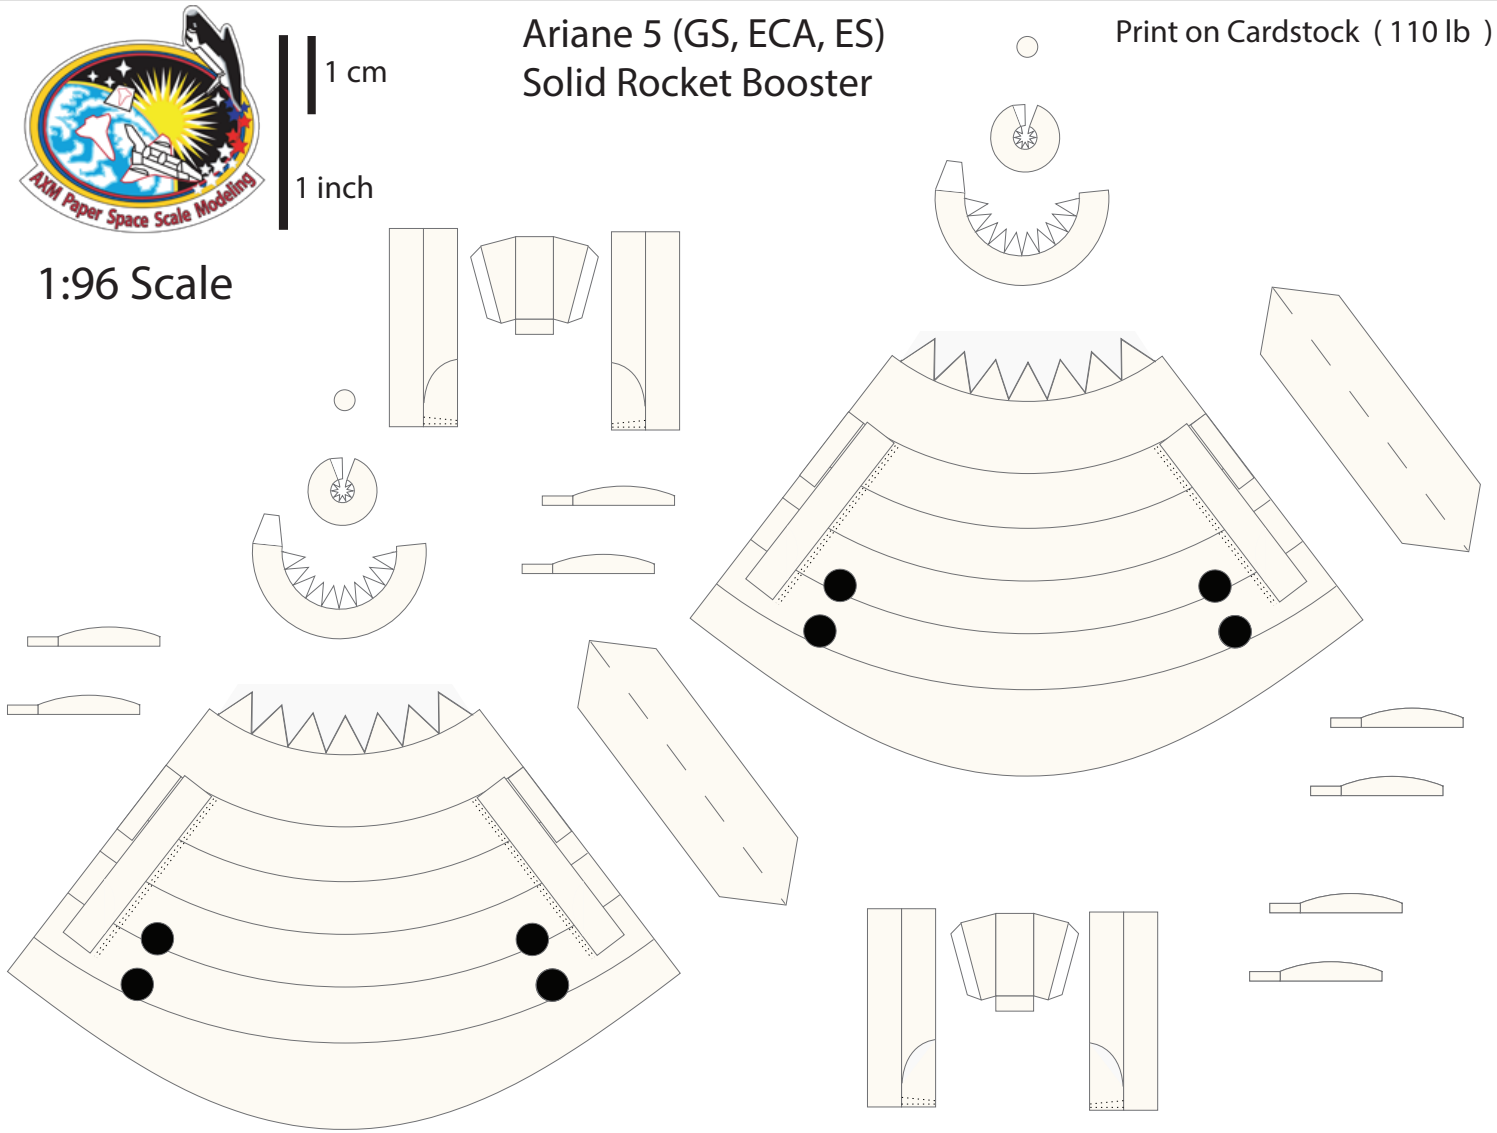

Ariane 5 (GS, ECA, ES) Solid Rocket Booster

Print on Cardstock (110 lb)

1:96 Scale