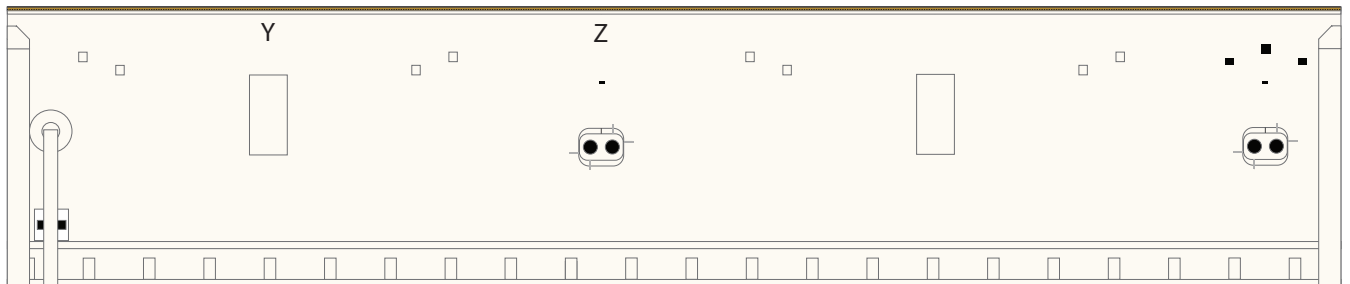

1 cm
1 inch

Ariane V Core (ECA, ES) Interstage

Print on Cardstock (110 lb)

1:96 Scale