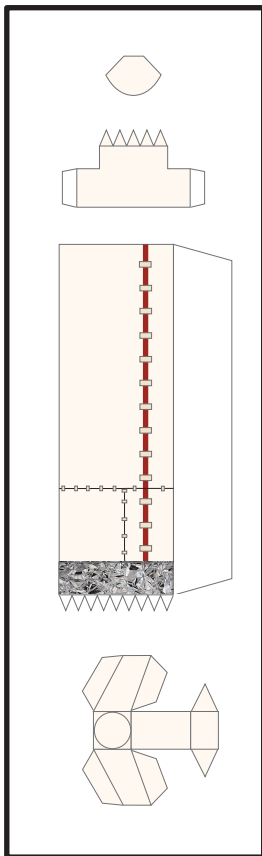

1 cm
1 inch

Ariane 5 - ECA VA-257 Fairing

Print on Cardstock (110 lb)

1:96 Scale

The main assembly diagram shows two mirrored halves of the fairing. Each half features the following elements from top to bottom:

A dashed line on the left side indicates a fold line. A horizontal line near the bottom of the main assembly is labeled: "Line indicates where both ends of gray band meet".

This section shows the detailed assembly of the bottom part of the fairing. It includes a long gray band with two arched cutouts, a central vertical seam, and various glue tabs and structural details.

1 cm
1 inch

Ariane 5 Core (ECA, ES) Engine section

Print on Cardstock (110 lb)

1:96 Scale

Hydraulic Tank

Helium Reservoir

Use marble or tin foil (match ball size)

Liquid Helium Reservoir

Ariane 5 (GS, ECA, ES) Solid Rocket Booster

Print on Cardstock (110 lb)

1:96 Scale

1 cm
1 inch

1:96 Scale

Ariane 5 GS, ECA, ES Solid Rocket Booster (EAP P241)

Print on Cardstock (110 lb)

1 cm
1 inch