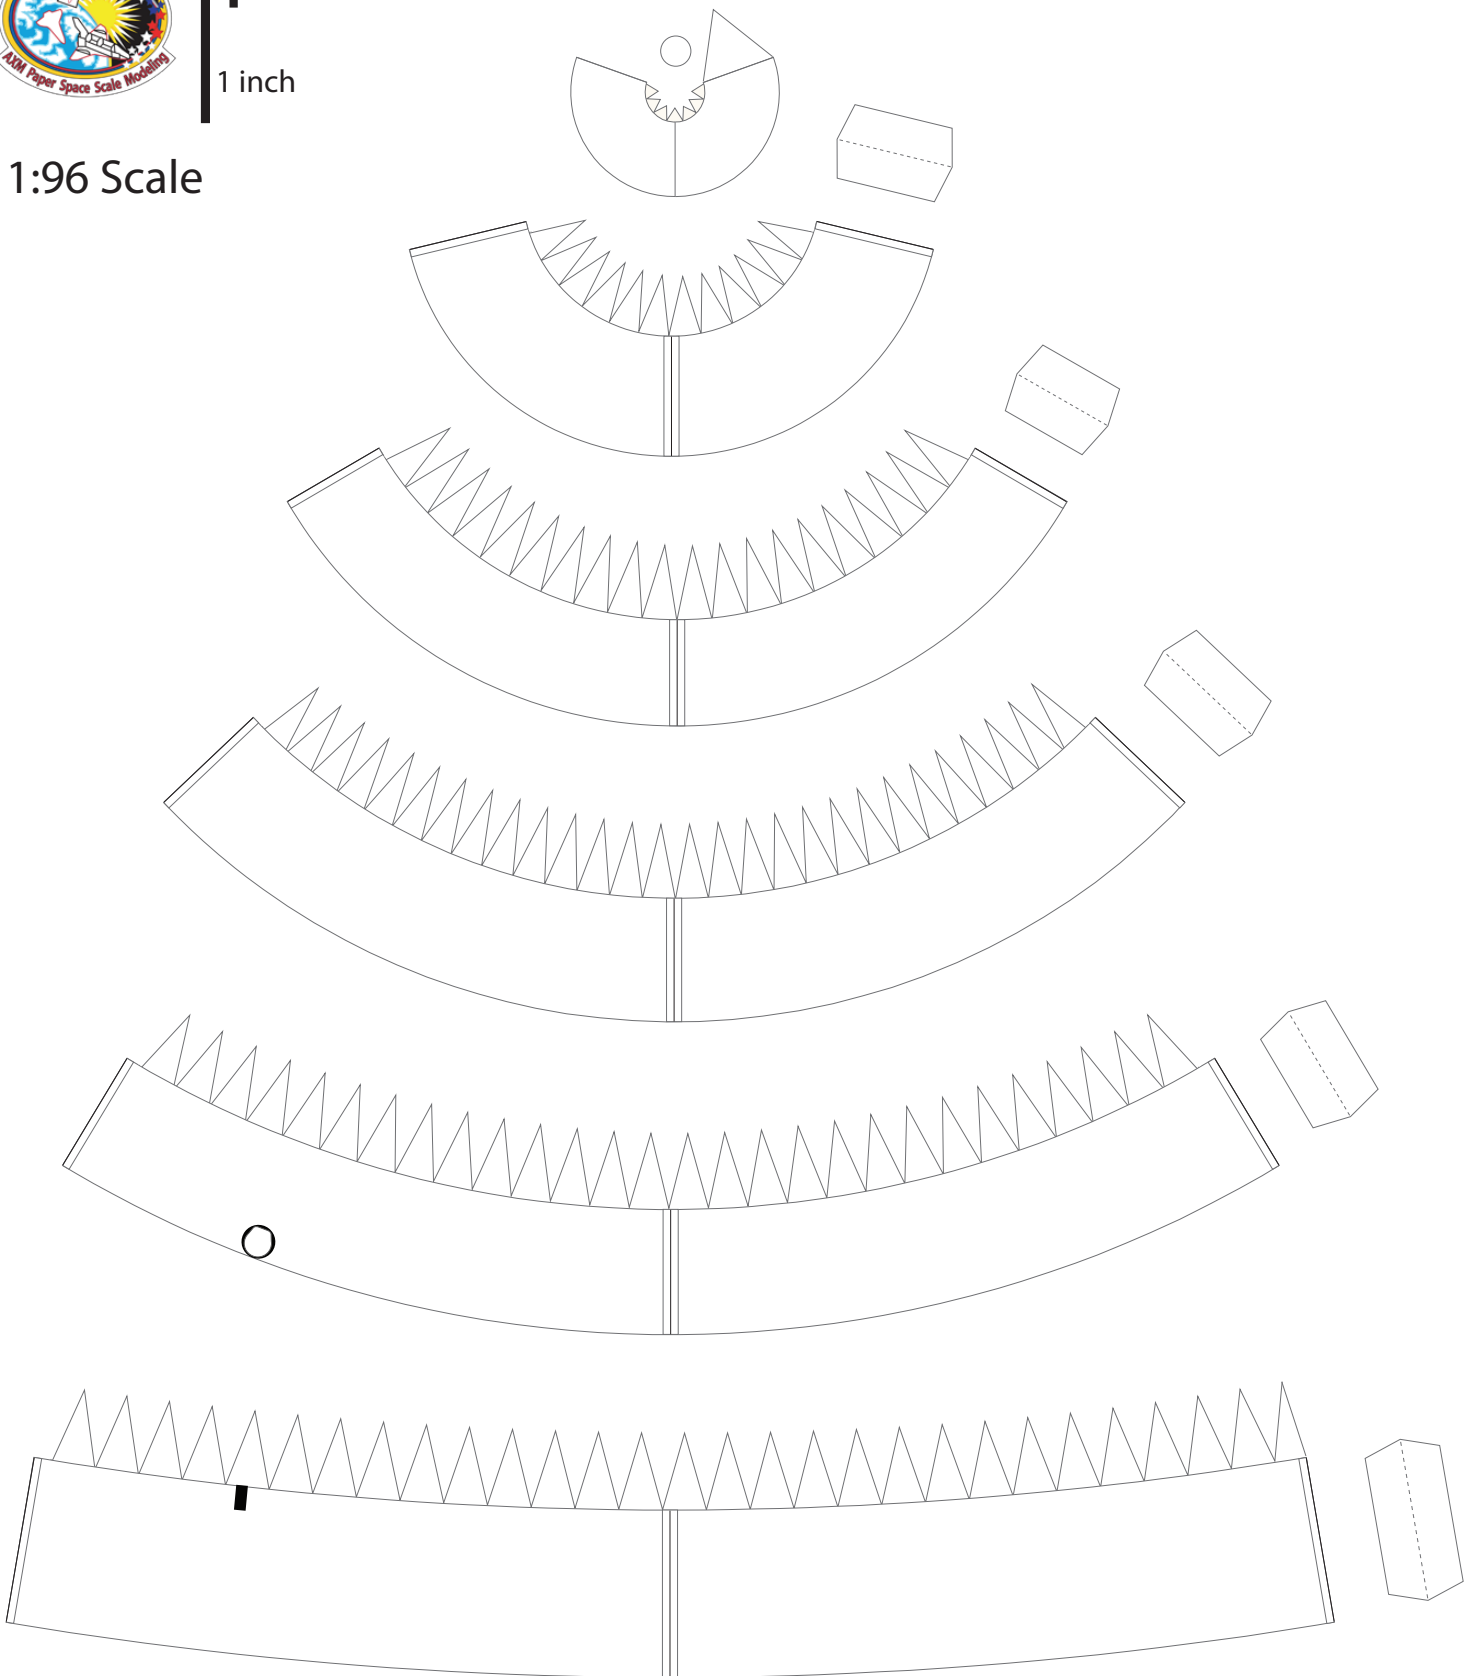

Ariane 5 Mission Cover

AXM Artwork

Ariane 5 ECA VA-257 MEASAT, GSAT-24

1 cm

1 inch

Ariane V Fairing Ogive

Print on Cardstock (110 lb)

1:96 Scale

1 cm
1 inch

Ariane 5 - ECA VA-257 Fairing

Print on Cardstock (110 lb)

1:96 Scale

The main assembly diagram shows two mirrored halves of the fairing. Each half features the following elements from top to bottom:

A dashed line on the left side indicates a fold line. A horizontal line near the bottom of the main assembly is labeled: "Line indicates where both ends of gray band meet".

This section shows the detailed assembly of the bottom part of the fairing. It includes a long gray band with two arched cutouts, a central vertical seam, and various glue tabs and structural details.

Use marble or tin foil (match ball size)

Ariane 5 Core (ECA, ES) Engine section (Vulcain 2)

Print on Cardstock (110 lb)

1:96 Scale

Vulcain 2

Ariane 5 Core (ECA, ES) Umbilicals

Print on Cardstock (110 lb)

1 cm
1 inch