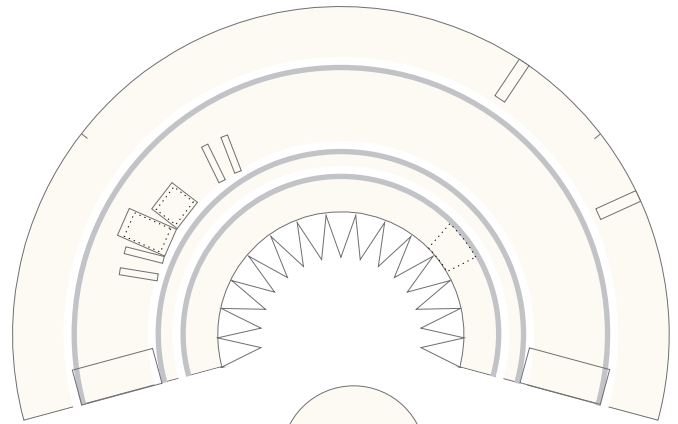

A dashed line on the left side indicates a fold line. A horizontal line near the bottom of the main assembly is labeled: "Line indicates where both ends of gray band meet".

This section shows the detailed assembly of the bottom part of the fairing. It includes a long gray band with two arched cutouts, a central vertical seam, and various glue tabs and structural details.

1 cm
1 inch

Ariane 5 Core (ECA, ES) Engine section

Print on Cardstock (110 lb)

1:96 Scale

Hydraulic Tank

Helium Reservoir

Use marble or tin foil (match ball size)

Liquid Helium Reservoir