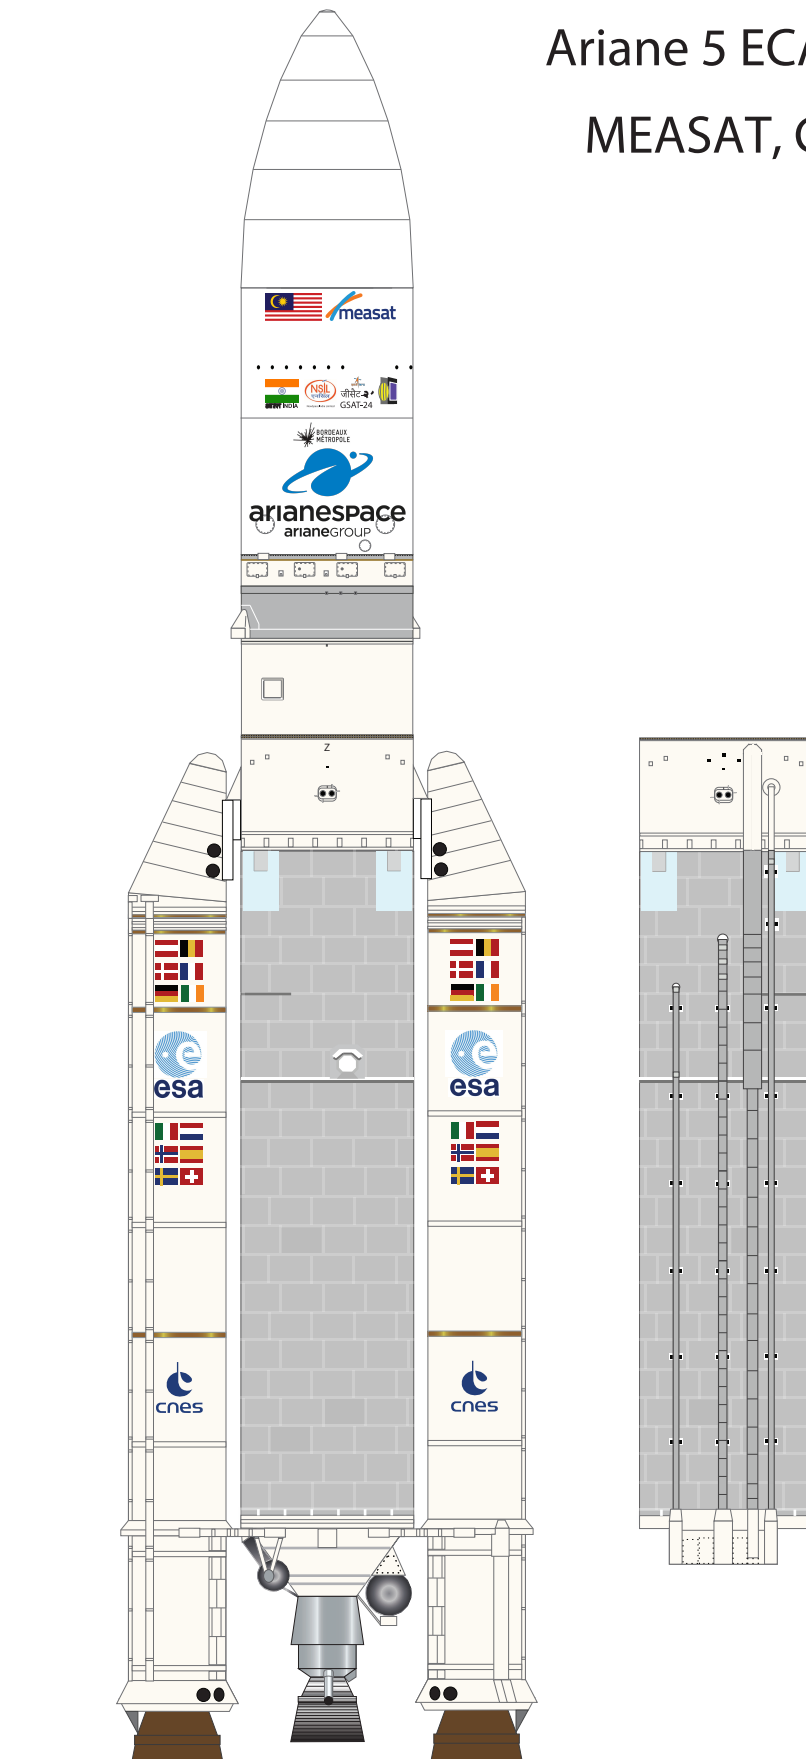

Ariane 5 Mission Cover

AXM Artwork

Ariane 5 ECA VA-257 MEASAT, GSAT-24

1 cm

1 inch

Ariane V Fairing Ogive

Print on Cardstock (110 lb)

1:96 Scale

1 cm
1 inch

Ariane 5 - ECA VA-257 Fairing

Print on Cardstock (110 lb)

1:96 Scale

The main assembly diagram shows two mirrored halves of the fairing. Each half features the following elements from top to bottom:

- Malaysian flag and Measat logo.
- A horizontal line of 12 dots.
- Indian flag, NSIL logo (एनसिल), GSAT-24 logo, and a satellite dish icon.
- BORDEAUX MÉTROPOLE logo and ArianeSpace logo.
- arianeGROUP logo.
- A row of glue tabs.

A dashed line on the left side indicates a fold line. A horizontal line near the bottom of the main assembly is labeled: "Line indicates where both ends of gray band meet".

This section shows the detailed assembly of the bottom part of the fairing. It includes a long gray band with two arched cutouts, a central vertical seam, and various glue tabs and structural details.