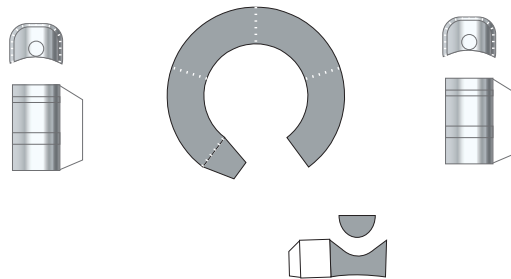

A dashed line on the left side indicates a fold line. A horizontal line near the bottom of the main assembly is labeled: "Line indicates where both ends of gray band meet".

This section shows the detailed assembly of the bottom part of the fairing. It includes a long gray band with two arched cutouts, a central vertical seam, and various glue tabs and structural details.

1 cm
1 inch

Ariane 5 Core (ECA, ES) Engine section

Print on Cardstock (110 lb)

1:96 Scale

Hydraulic Tank

Helium Reservoir

Use marble or tin foil (match ball size)

Liquid Helium Reservoir

Use marble or tin foil (match ball size)

Ariane 5 Core (ECA, ES) Engine section (Vulcain 2)

Print on Cardstock (110 lb)

1:96 Scale

Vulcain 2

Ariane 5 Core (ECA, ES) Umbilicals

Print on Cardstock (110 lb)

1 cm
1 inch