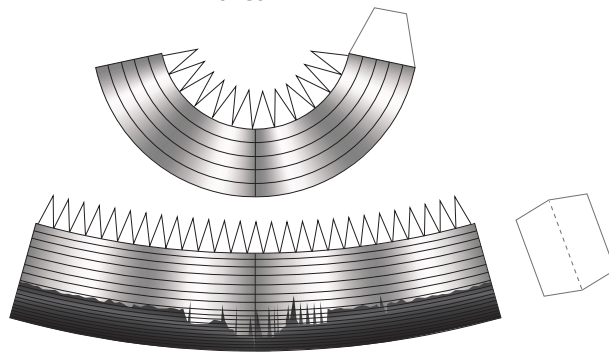

A dashed line on the left side indicates a fold line. A horizontal line near the bottom of the main assembly is labeled: "Line indicates where both ends of gray band meet".

This section shows the detailed assembly of the bottom part of the fairing. It includes a long gray band with two arched cutouts, a central vertical seam, and various glue tabs and structural details.

1 cm
1 inch

Ariane 5 Core (ECA, ES) Engine section

Print on Cardstock (110 lb)

1:96 Scale

Hydraulic Tank

Helium Reservoir

Use marble or tin foil (match ball size)

Liquid Helium Reservoir

Use marble or tin foil (match ball size)

Ariane 5 Core (ECA, ES) Engine section (Vulcain 2)

Print on Cardstock (110 lb)

1:96 Scale

Vulcain 2

Ariane 5 Core (ECA, ES) Umbilicals

Print on Cardstock (110 lb)

1 cm
1 inch