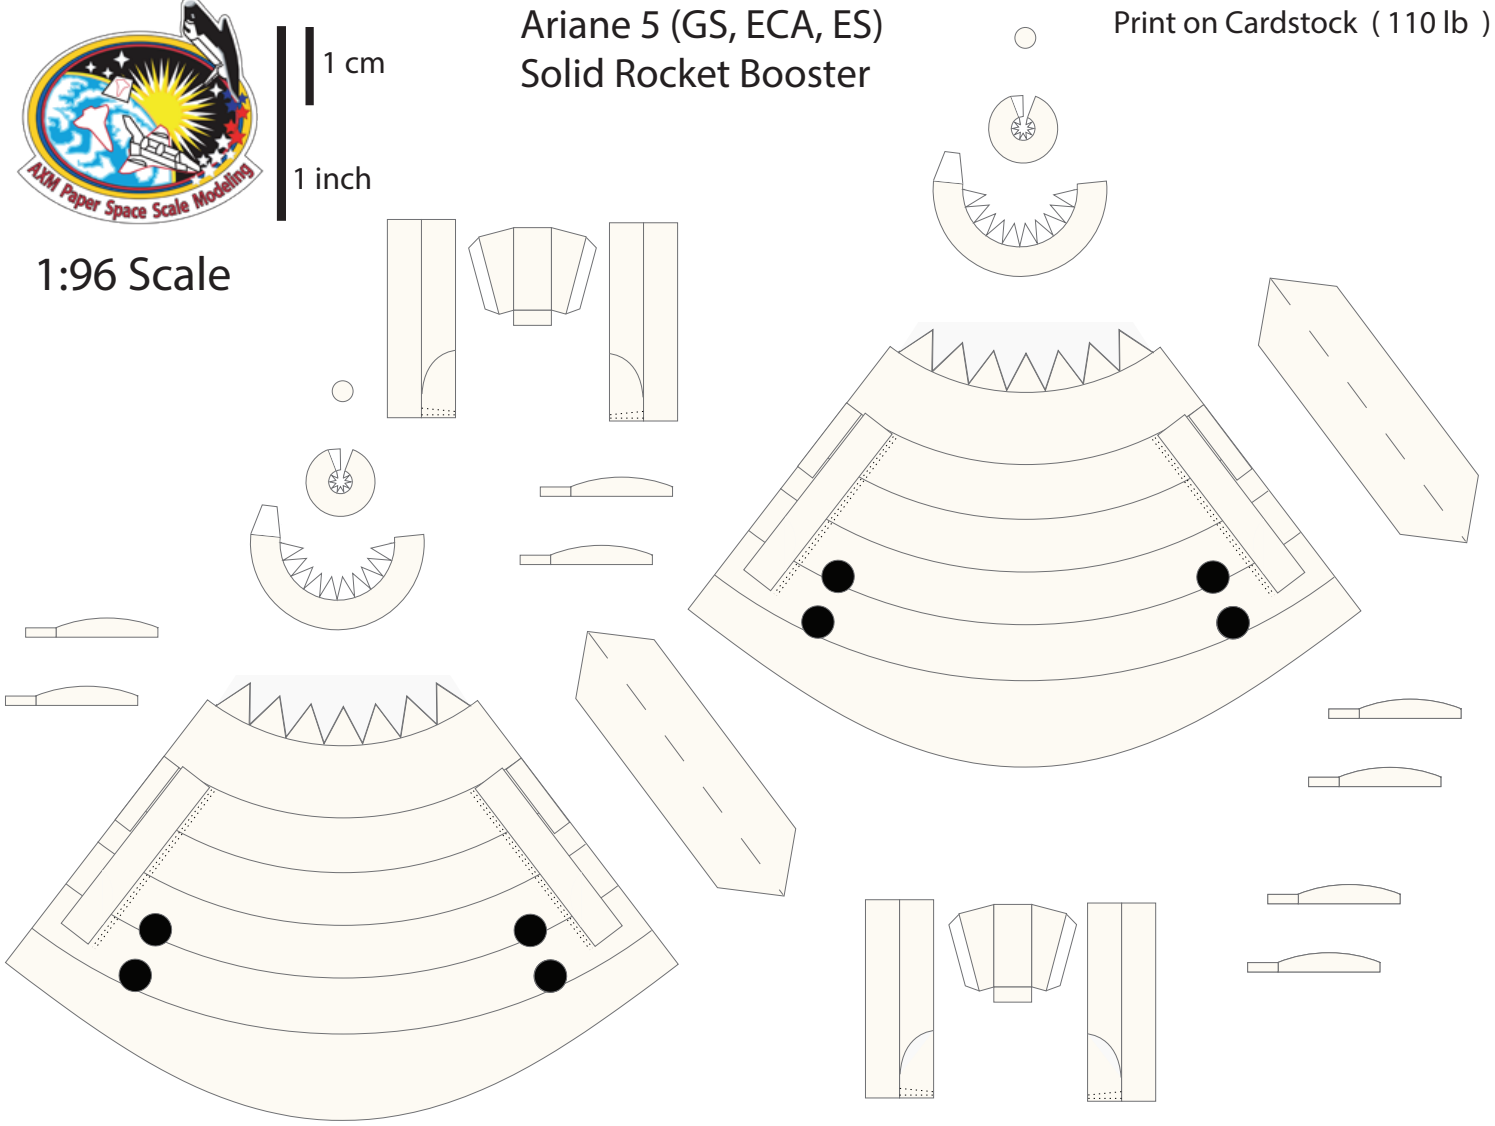

Ariane 5 - ECA VA-258 Fairing

Print on Cardstock (110 lb)

1:96 Scale

Line indicates where both ends of gray band meet

1 cm
1 inch

Ariane V Core (ECA, ES) Interstage

Print on Cardstock (110 lb)

1:96 Scale

1:96 Scale

Vulcain 2

Ariane 5 Core (ECA, ES) Umbilicals

Print on Cardstock (110 lb)

1 cm
1 inch

Ariane 5 (GS, ECA, ES) Solid Rocket Booster

Print on Cardstock (110 lb)

1:96 Scale