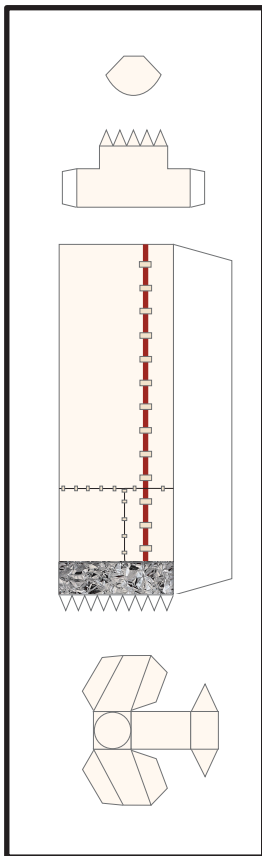

Ariane 5 - ECA VA-258 Fairing

Print on Cardstock (110 lb)

1:96 Scale

Line indicates where both ends of gray band meet

1 cm
1 inch

Ariane V Core (ECA, ES) Interstage

Print on Cardstock (110 lb)

1:96 Scale

1 cm
1 inch

Ariane 5 Core (ECA, ES)

Print on Cardstock (110 lb)

1:96 Scale

1 cm
1 inch

Ariane 5 Core (ECA, ES) Engine section

Print on Cardstock (110 lb)

1:96 Scale

Hydraulic Tank

Helium Reservoir

Use marble or tin foil (match ball size)

Liquid Helium Reservoir

Use marble or tin foil (match ball size)

1 cm
1 inch

Ariane 5 Core (ECA, ES) Engine section (Vulcain 2)

Print on Cardstock (110 lb)

1 cm
1 inch

1:96 Scale

Ariane 5 GS, ECA, ES Solid Rocket Booster (EAP P241)

Print on Cardstock (110 lb)

1 cm
1 inch

1:96 Scale

Ariane 5 GS, ECA, ES Solid Rocket Booster (EAP P241)

Print on Cardstock (110 lb)