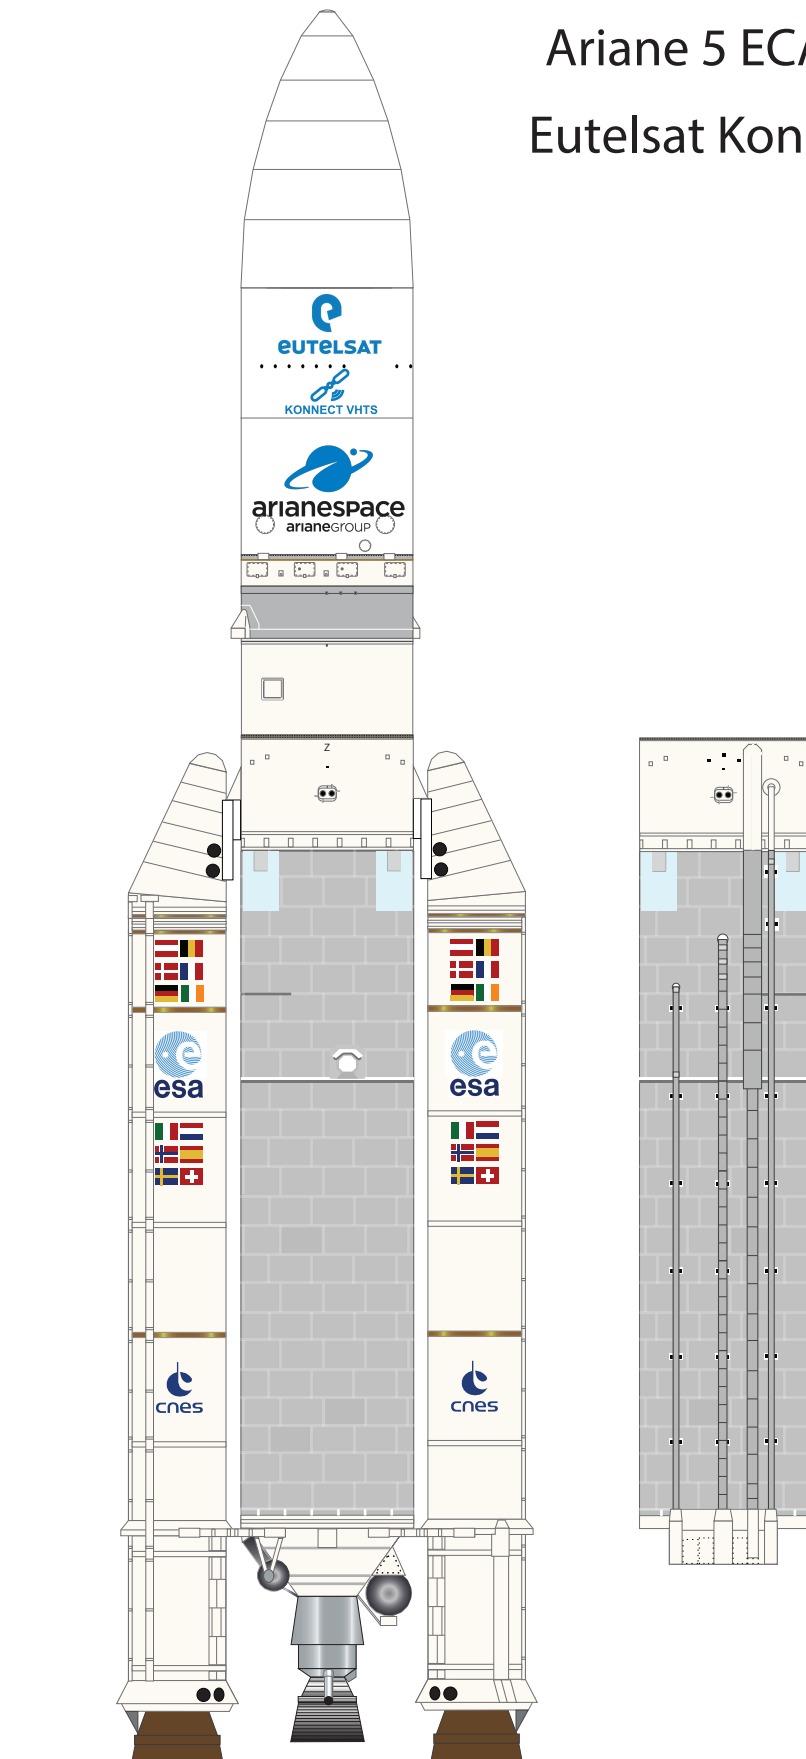

Ariane 5 Mission Cover

AXM Artwork

Ariane 5 ECA VA-258 Eutelsat Konnect VHTS

1 cm
1 inch

Ariane V Fairing Ogive

Print on Cardstock (110 lb)

1:96 Scale

1 cm
1 inch

Ariane 5 - ECA VA-258 Fairing

Print on Cardstock (110 lb)

1:96 Scale

Line indicates where both ends of gray band meet

1 cm
1 inch

Ariane V Core (ECA, ES) Interstage

Print on Cardstock (110 lb)

1:96 Scale

1 cm
1 inch

Ariane 5 Core (ECA, ES)

Print on Cardstock (110 lb)

1:96 Scale

1 cm
1 inch

Ariane 5 Core (ECA, ES) Engine section

Print on Cardstock (110 lb)

1:96 Scale

Hydraulic Tank

Helium Reservoir

Use marble or tin foil (match ball size)

Liquid Helium Reservoir

Use marble or tin foil (match ball size)

1 cm
1 inch

Ariane 5 Core (ECA, ES) Engine section (Vulcain 2)

Print on Cardstock (110 lb)