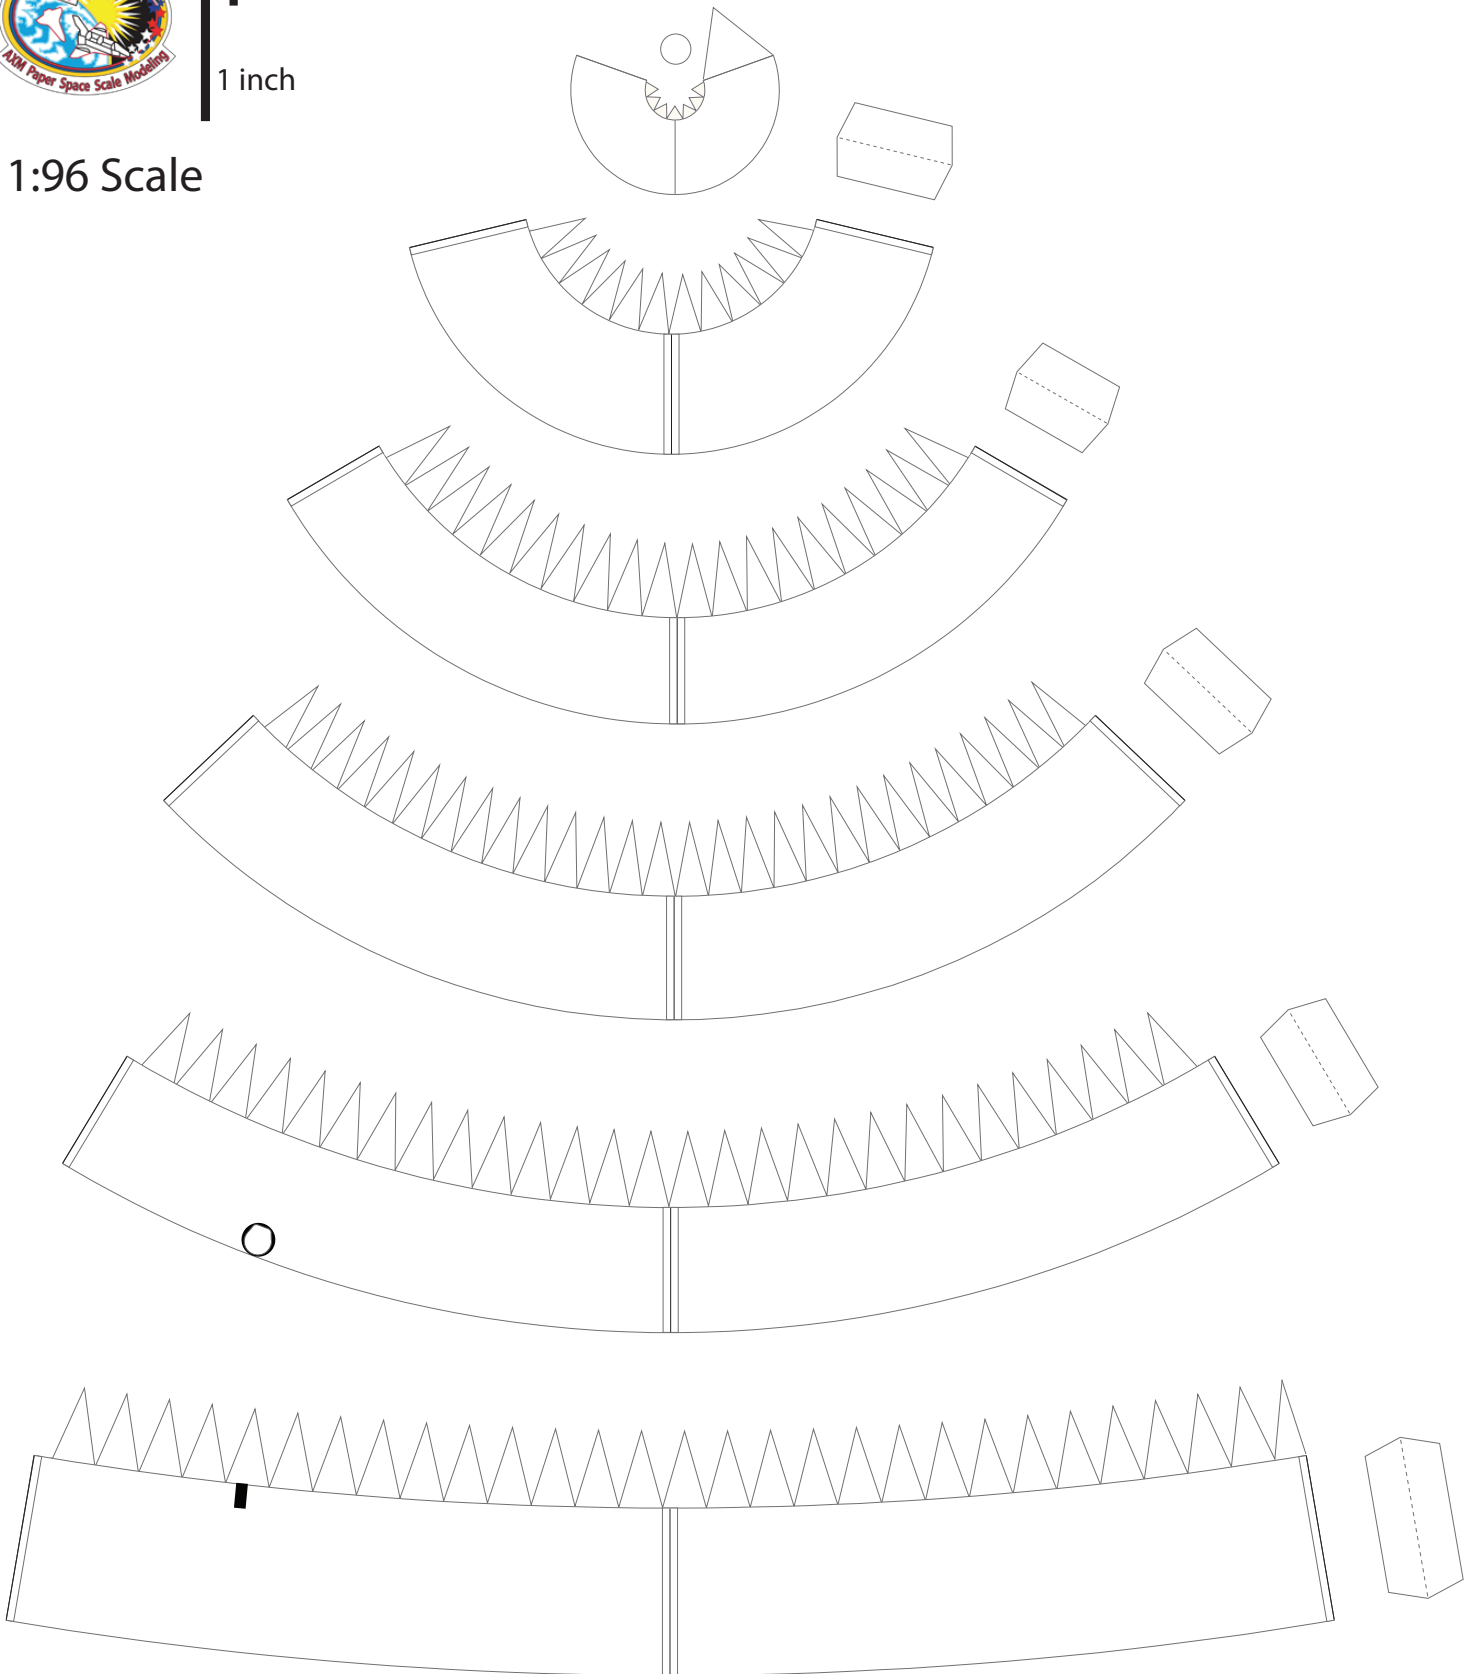

Ariane 5 Mission Cover

AXM Artwork

Ariane 5 ECA VA-258 Eutelsat Konnect VHTS

1 cm
1 inch

Ariane V Fairing Ogive

Print on Cardstock (110 lb)

1:96 Scale

1 cm
1 inch

Ariane 5 - ECA VA-258 Fairing

Print on Cardstock (110 lb)

1:96 Scale

Line indicates where both ends of gray band meet

1 cm
1 inch

Ariane V Core (ECA, ES) Interstage

Print on Cardstock (110 lb)

1:96 Scale

1 cm
1 inch

Ariane 5 Core (ECA, ES)

Print on Cardstock (110 lb)

1:96 Scale

1 cm
1 inch

Ariane 5 Core (ECA, ES) Engine section

Print on Cardstock (110 lb)

1:96 Scale

1:96 Scale

Vulcain 2

Ariane 5 Core (ECA, ES) Umbilicals

Print on Cardstock (110 lb)

1 cm
1 inch

Ariane 5 (GS, ECA, ES) Solid Rocket Booster

Print on Cardstock (110 lb)

1:96 Scale