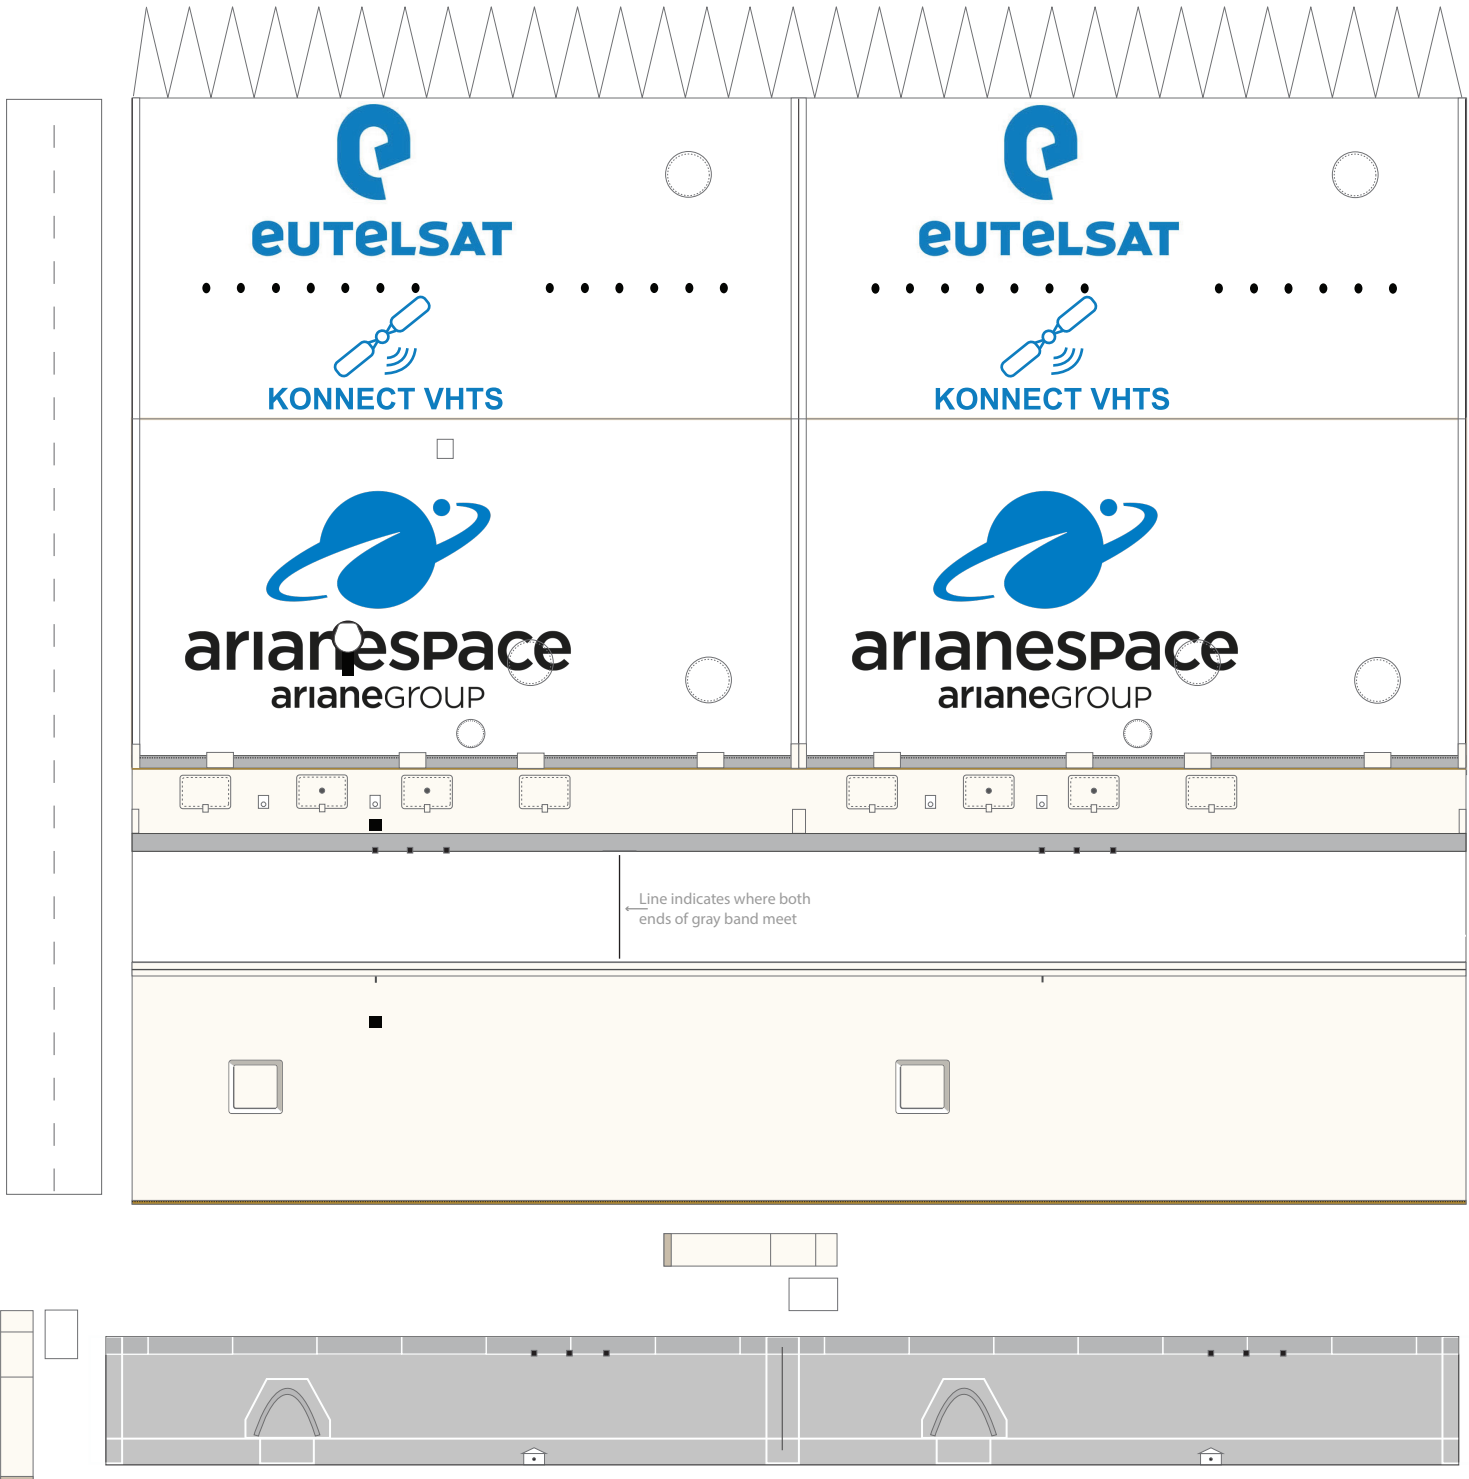

Ariane 5 Mission Cover

AXM Artwork

Ariane 5 ECA VA-258 Eutelsat Konnect VHTS

1 cm
1 inch

Ariane V Fairing Ogive

Print on Cardstock (110 lb)

1:96 Scale

1 cm
1 inch

Ariane 5 - ECA VA-258 Fairing

Print on Cardstock (110 lb)

1:96 Scale

Line indicates where both ends of gray band meet

1 cm
1 inch

Ariane V Core (ECA, ES) Interstage

Print on Cardstock (110 lb)

1:96 Scale