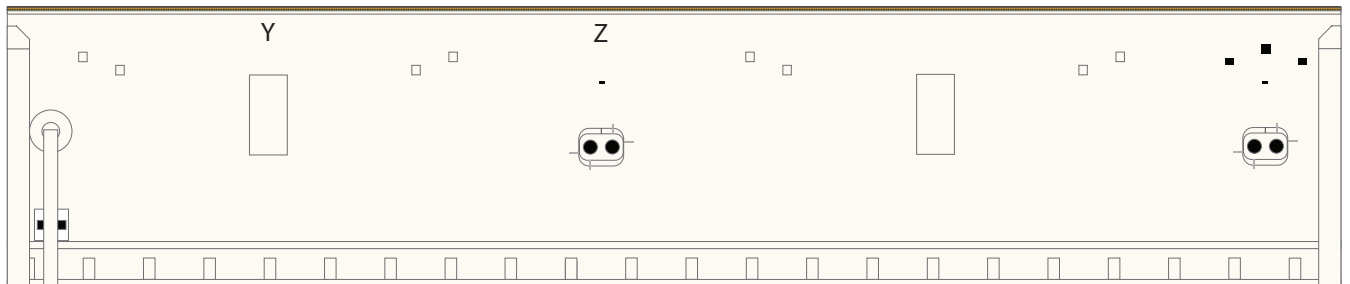

Ariane 5 - ECA VA-258 Fairing

Print on Cardstock (110 lb)

1:96 Scale

Line indicates where both ends of gray band meet

1 cm
1 inch

Ariane V Core (ECA, ES) Interstage

Print on Cardstock (110 lb)

1:96 Scale

1 cm
1 inch

Ariane 5 Core (ECA, ES)

Print on Cardstock (110 lb)

1:96 Scale

1 cm
1 inch

Ariane 5 Core (ECA, ES) Engine section

Print on Cardstock (110 lb)

1:96 Scale