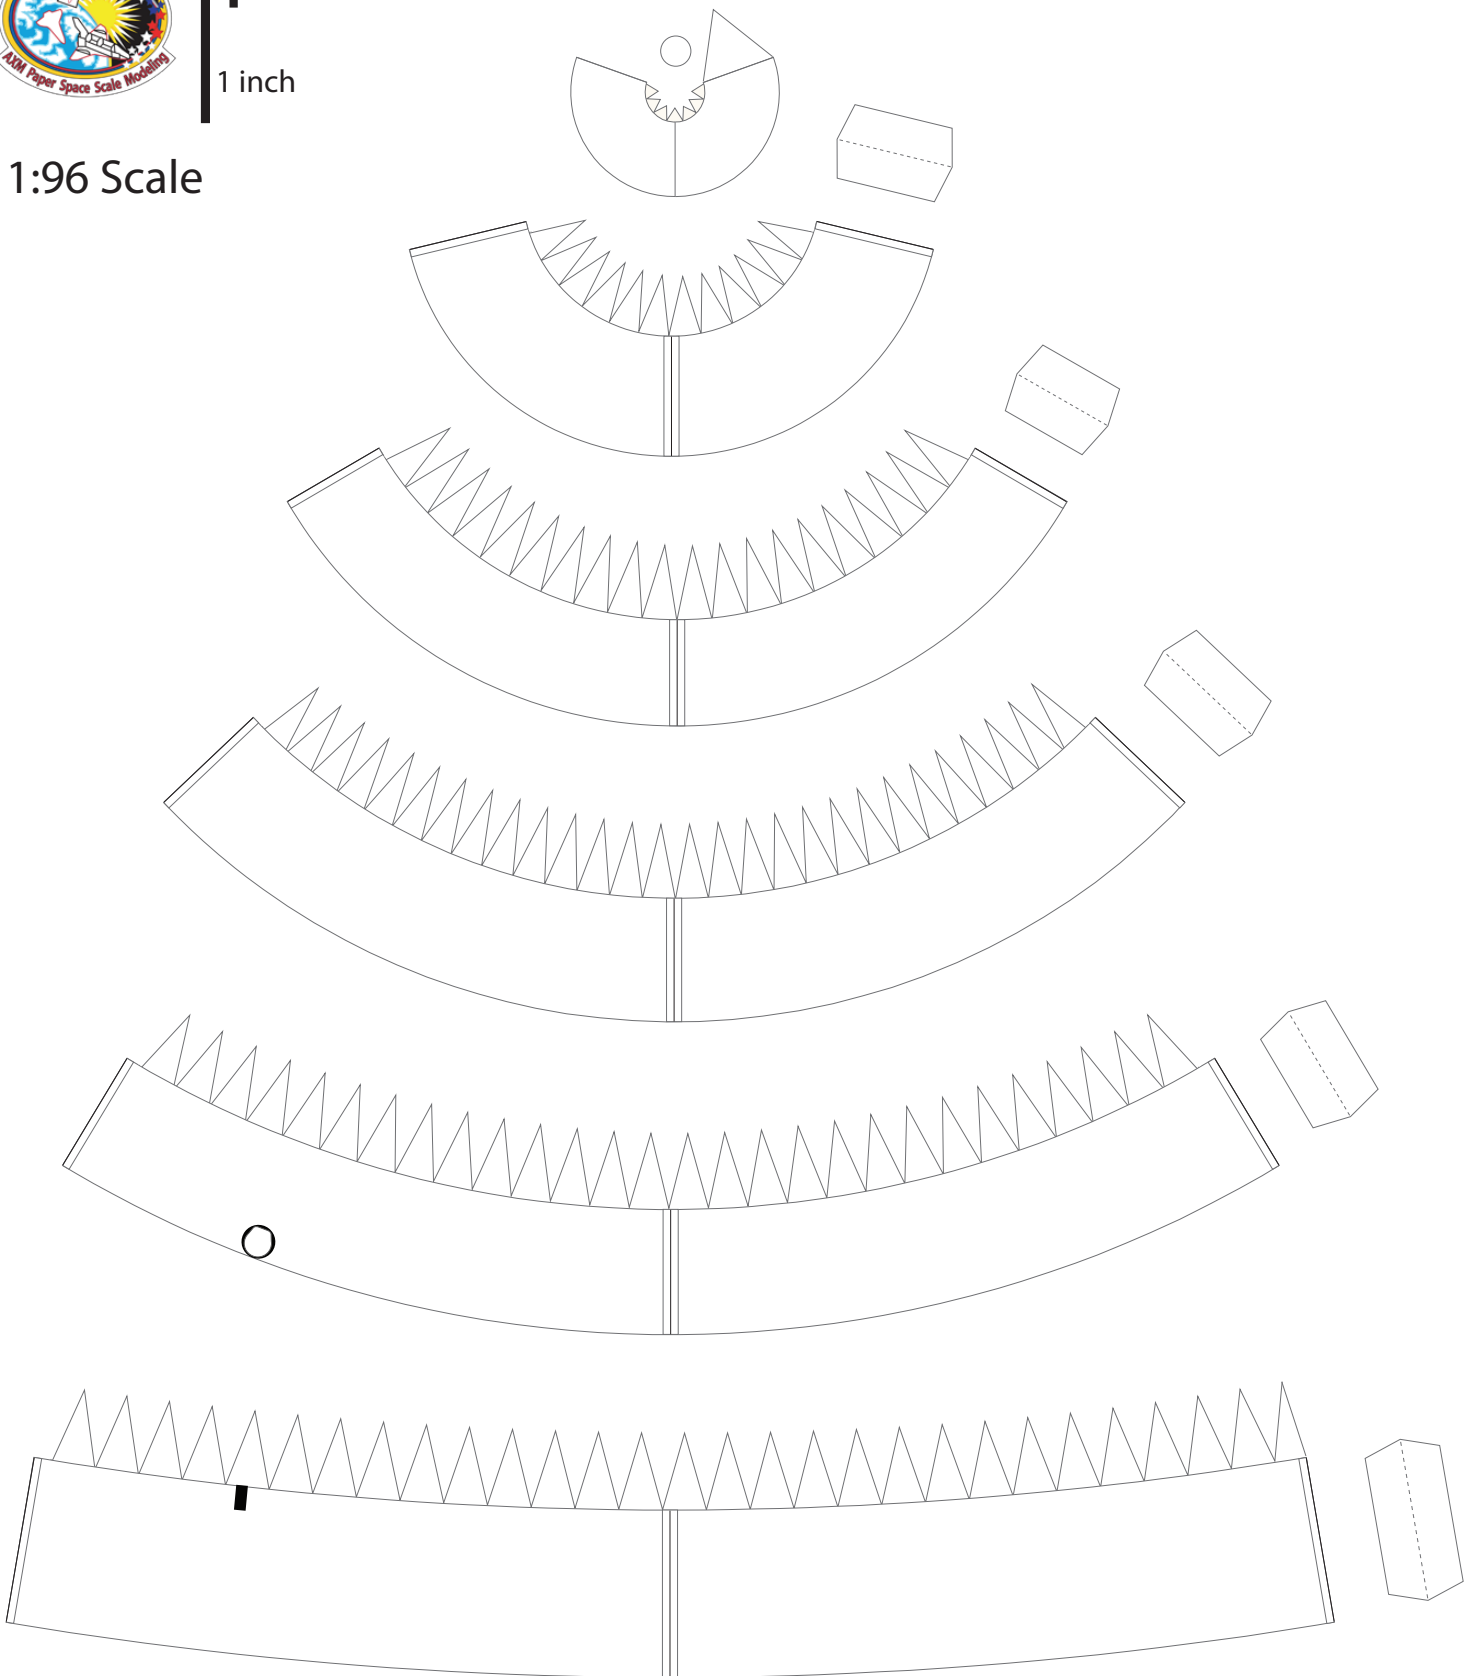

Ariane 5 Mission Cover

AXM Artwork

Ariane 5 ECA VA-259

Galaxy 35, Galaxy 36, MTG-I1

1 cm

1 inch

Ariane V Fairing Ogive

Print on Cardstock (110 lb)

1:96 Scale

1 cm
1 inch

Ariane 5 - ECA VA-259 Fairing

Print on Cardstock (110 lb)

1:96 Scale

INTELSAT GALAXY 35 GALAXY 36 MAXAR

esa EUMETSAT mtg I

ARIANESPACE

Line indicates where both ends of gray band meet

1 cm
1 inch

Ariane V Core (ECA, ES) Interstage

Print on Cardstock (110 lb)

1:96 Scale

1 cm
1 inch

Ariane 5 Core (ECA, ES)

1:96 Scale

Liquid Helium Reservoir

Use marble or tin foil (match ball size)

1 cm
1 inch

Ariane 5 Core (ECA, ES) Engine section (Vulcain 2)

Print on Cardstock (110 lb)

1:96 Scale

Vulcain 2

Ariane 5 Core (ECA, ES) Umbilicals