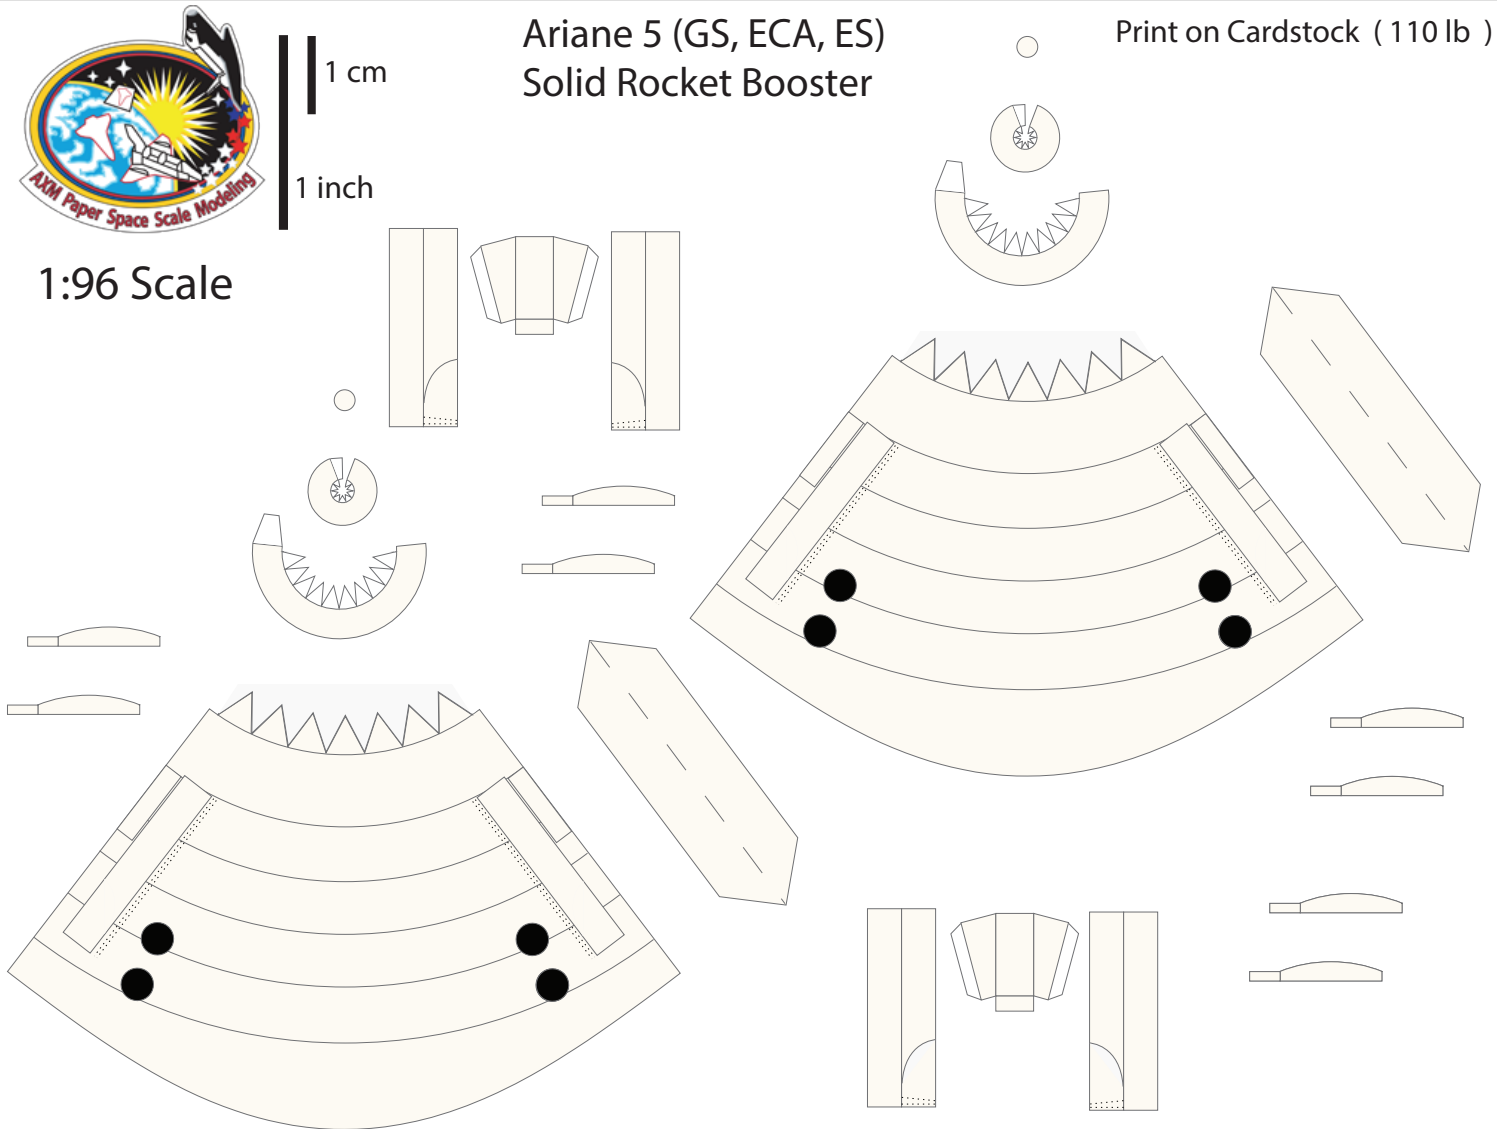

Line indicates where both ends of gray band meet

1 cm
1 inch

Ariane V Core (ECA, ES) Interstage

Print on Cardstock (110 lb)

1:96 Scale

1 cm
1 inch

Ariane 5 Core (ECA, ES)

1:96 Scale

Print on Cardstock (110 lb)

1 cm
1 inch

Ariane 5 (GS, ECA, ES) Solid Rocket Booster

Print on Cardstock (110 lb)

1:96 Scale

1 cm
1 inch

1:96 Scale

Ariane 5 GS, ECA, ES Solid Rocket Booster (EAP P241)