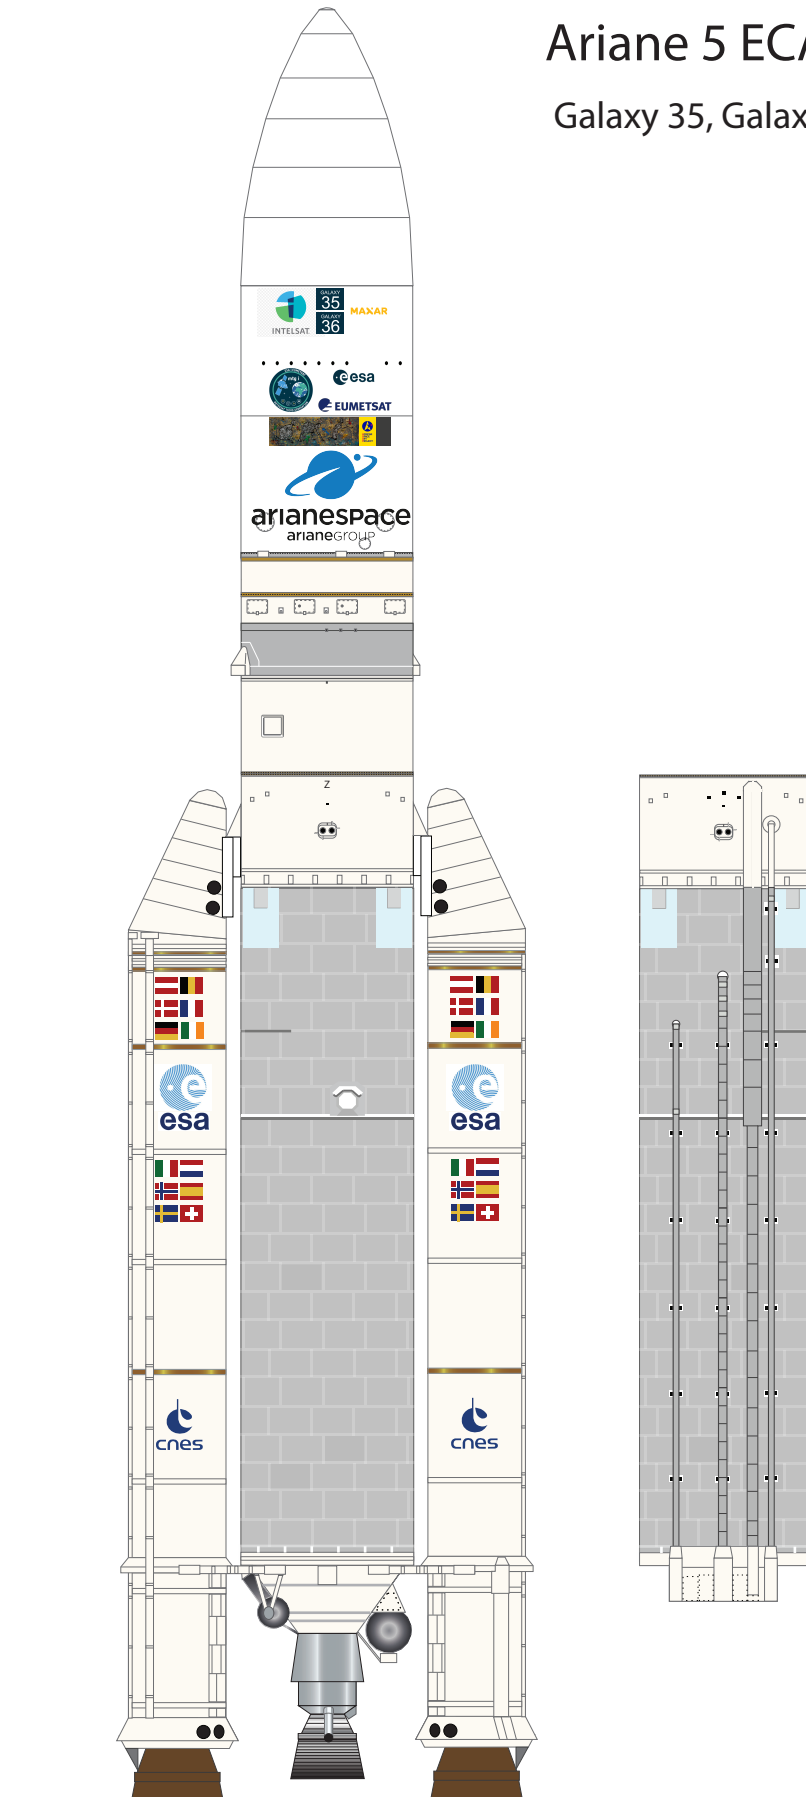

Ariane 5 Mission Cover

AXM Artwork

Ariane 5 ECA VA-259

Galaxy 35, Galaxy 36, MTG-I1

1 cm

1 inch

Ariane V Fairing Ogive

Print on Cardstock (110 lb)

1:96 Scale

1 cm
1 inch

Ariane 5 - ECA VA-259 Fairing

Print on Cardstock (110 lb)

1:96 Scale

INTELSAT GALAXY 35 GALAXY 36 MAXAR

esa EUMETSAT mtg I

ARIANESPACE

Line indicates where both ends of gray band meet

1 cm
1 inch

Ariane V Core (ECA, ES) Interstage

Print on Cardstock (110 lb)

1:96 Scale

1 cm
1 inch

Ariane 5 Core (ECA, ES)

1:96 Scale

Print on Cardstock (110 lb)

1 cm
1 inch

Ariane 5 Core (ECA, ES) Engine section

Print on Cardstock (110 lb)

1:96 Scale

Hydraulic Tank

Helium Reservoir

Use marble or tin foil (match ball size)