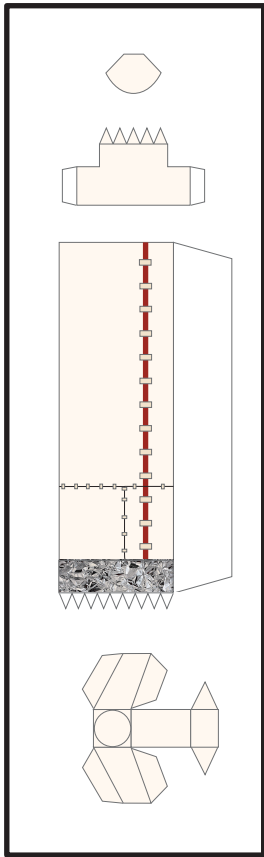

Ariane 5 GS, ECA, ES Solid Rocket Booster (EAP P241)

Print on Cardstock (110 lb)