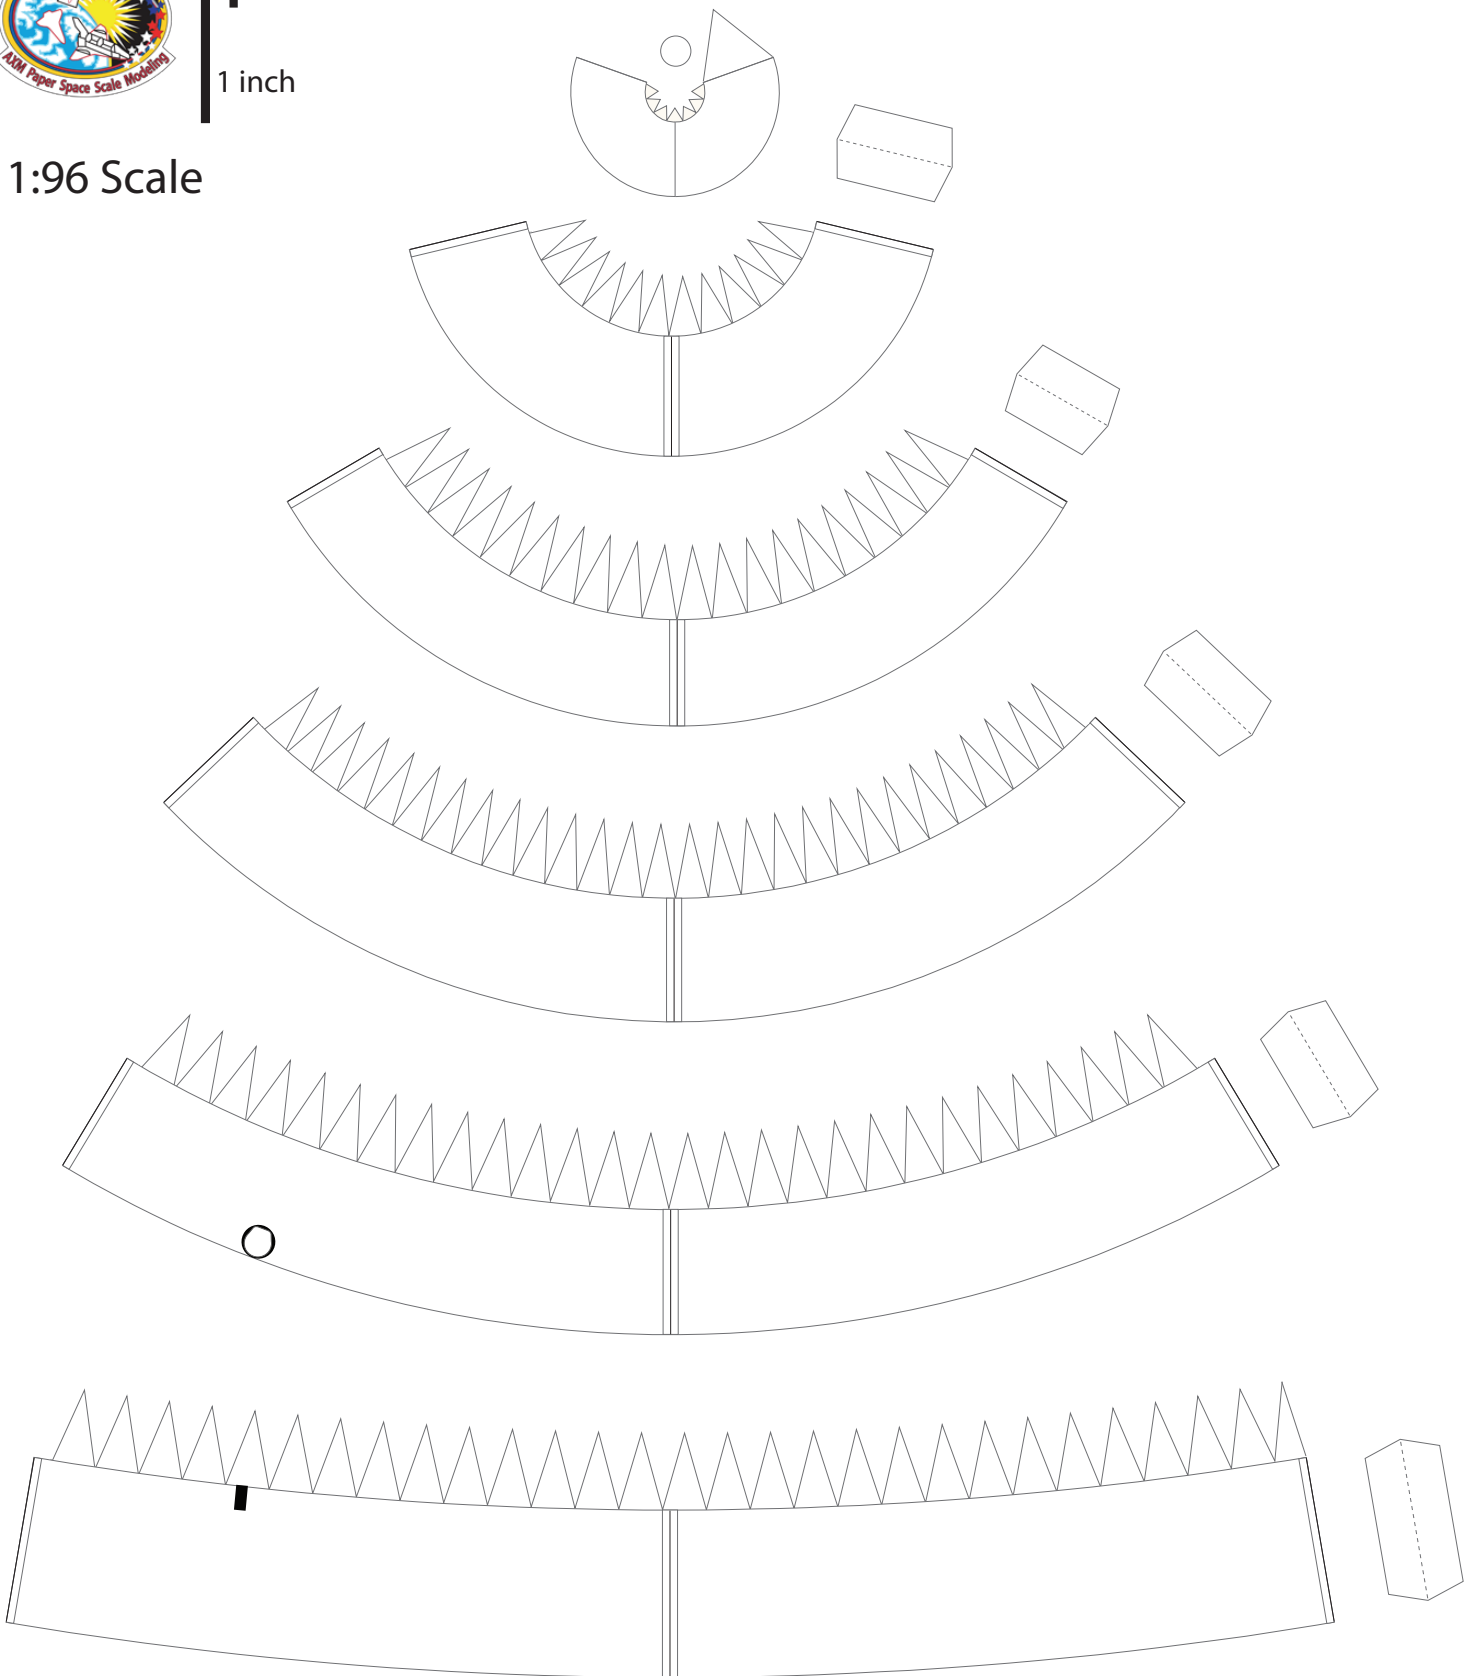

Ariane 5 Mission Cover

AXM Artwork

Ariane 5 ECA VA-260 JUICE

1 cm

1 inch

Ariane V Fairing Ogive

Print on Cardstock (110 lb)

1:96 Scale

Ariane 5 - ECA VA-260 Fairing JUICE

Print on Cardstock (110 lb)

1:96 Scale

arianespace
arianeGROUP

arianespace
arianeGROUP

Line indicates where both ends of gray band meet

1 cm
1 inch

Ariane V Core (ECA, ES) Interstage

Print on Cardstock (110 lb)

1:96 Scale

1 cm
1 inch

Ariane 5 Core (ECA, ES)

Print on Cardstock (110 lb)

1:96 Scale

1 cm
1 inch

Ariane 5 Core (ECA, ES) Engine section

Print on Cardstock (110 lb)

1:96 Scale

Vulcain 2

Ariane 5 Core (ECA, ES) Umbilicals

Print on Cardstock (110 lb)

1 cm
1 inch

Ariane 5 (GS, ECA, ES) Solid Rocket Booster

Print on Cardstock (110 lb)