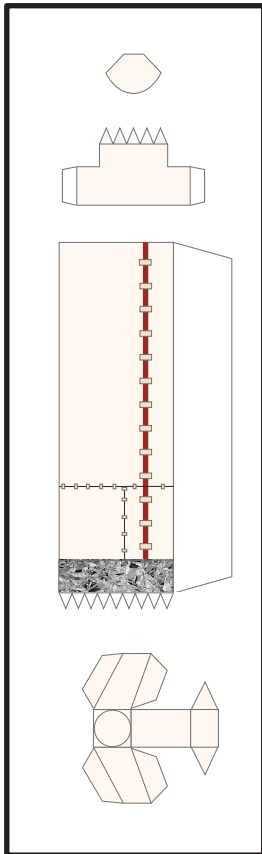

Ariane 5 - ECA VA-260 Fairing JUICE

Print on Cardstock (110 lb)

1:96 Scale

arianespace
arianeGROUP

arianespace
arianeGROUP

Line indicates where both ends of gray band meet

1 cm
1 inch

Ariane V Core (ECA, ES) Interstage

Print on Cardstock (110 lb)

1:96 Scale

1 cm
1 inch

Ariane 5 Core (ECA, ES)

Print on Cardstock (110 lb)

1:96 Scale

1 cm
1 inch

Ariane 5 Core (ECA, ES) Engine section

Print on Cardstock (110 lb)

1:96 Scale

Hydraulic Tank

Helium Reservoir

Use marble or tin foil (match ball size)

Liquid Helium Reservoir

Use marble or tin foil (match ball size)

Ariane 5 Core (ECA, ES) Engine section (Vulcain 2)

1:96 Scale

1 cm
1 inch

1:96 Scale

Ariane 5 GS, ECA, ES Solid Rocket Booster (EAP P241)

Print on Cardstock (110 lb)

1 cm
1 inch

1:96 Scale

Ariane 5 GS, ECA, ES Solid Rocket Booster (EAP P241)