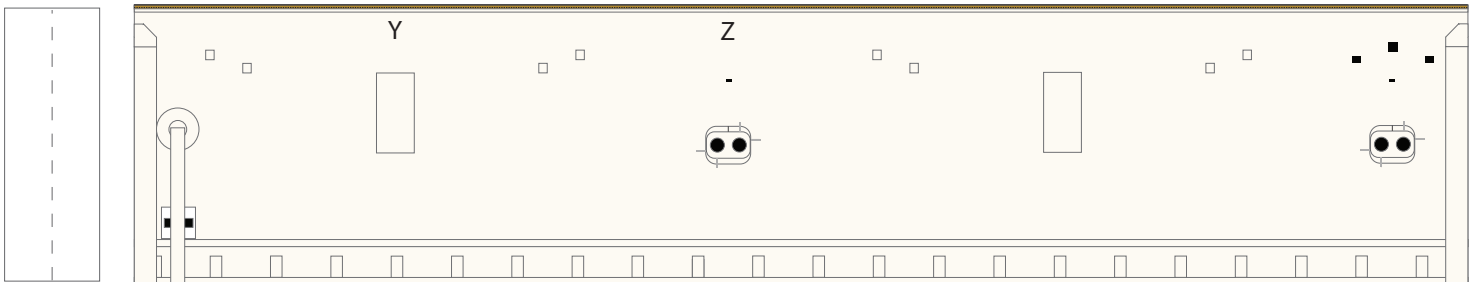

1 cm
1 inch

Ariane V Core (ECA, ES) Interstage

Print on Cardstock (110 lb)

1:96 Scale