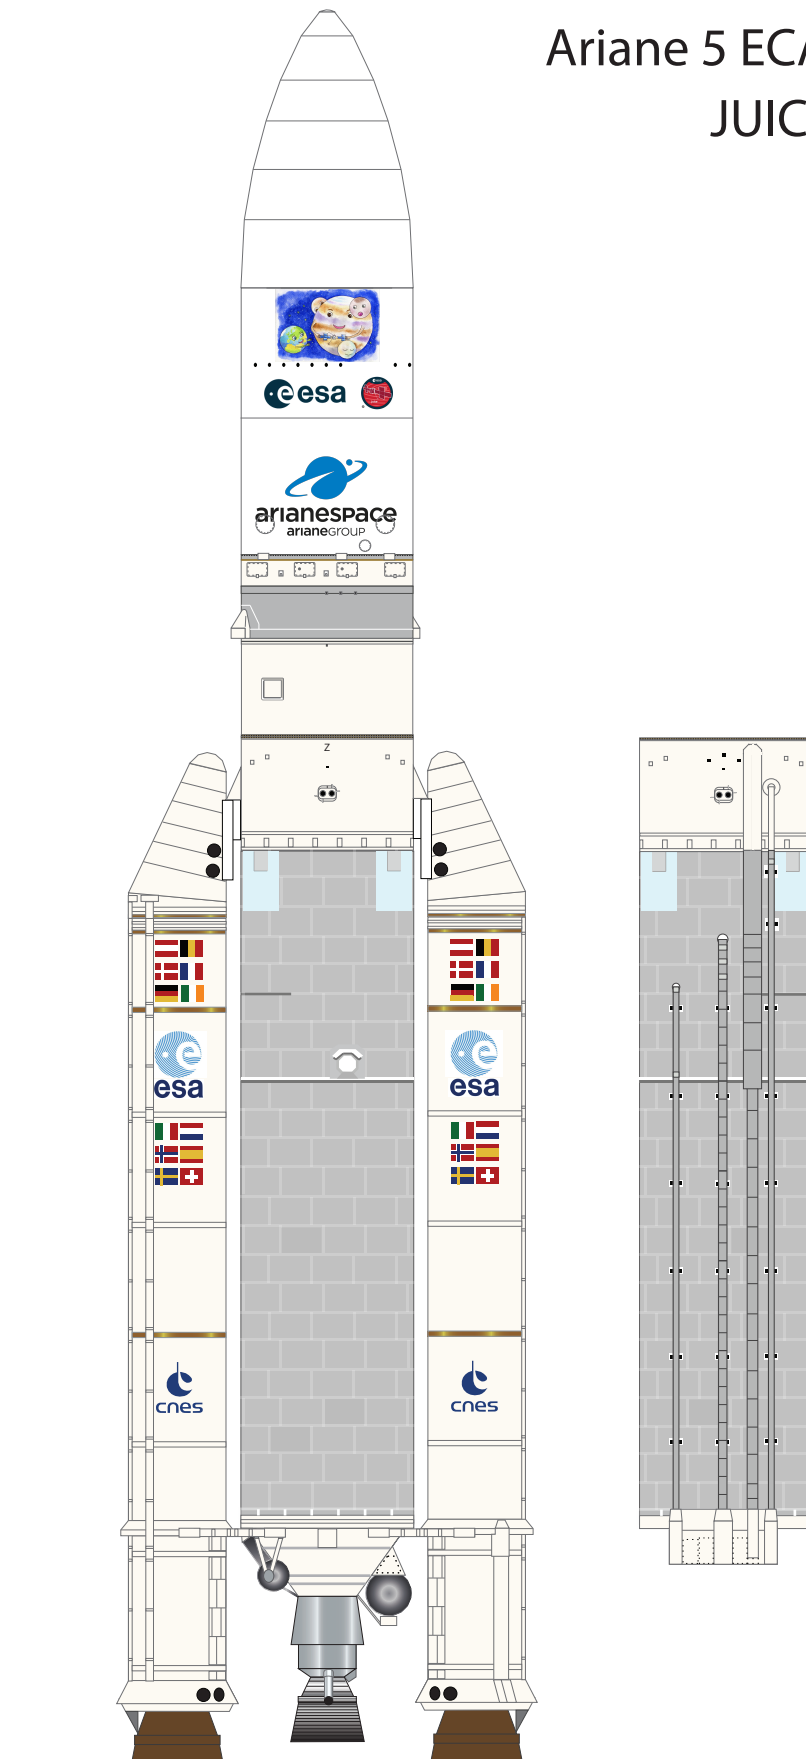

Ariane 5 Mission Cover

AXM Artwork

Ariane 5 ECA VA-260 JUICE

1 cm

1 inch

Ariane V Fairing Ogive

Print on Cardstock (110 lb)

1:96 Scale

Ariane 5 - ECA VA-260 Fairing JUICE

Print on Cardstock (110 lb)

1:96 Scale

arianespace
arianeGROUP

arianespace
arianeGROUP

Line indicates where both ends of gray band meet

1 cm
1 inch

Ariane V Core (ECA, ES) Interstage

Print on Cardstock (110 lb)

1:96 Scale

1 cm
1 inch

Ariane 5 Core (ECA, ES)

Print on Cardstock (110 lb)

1:96 Scale

1 cm
1 inch

Ariane 5 Core (ECA, ES) Engine section

Print on Cardstock (110 lb)

1:96 Scale

Hydraulic Tank

Helium Reservoir

Use marble or tin foil (match ball size)

Liquid Helium Reservoir

Use marble or tin foil (match ball size)

Ariane 5 Core (ECA, ES) Engine section (Vulcain 2)