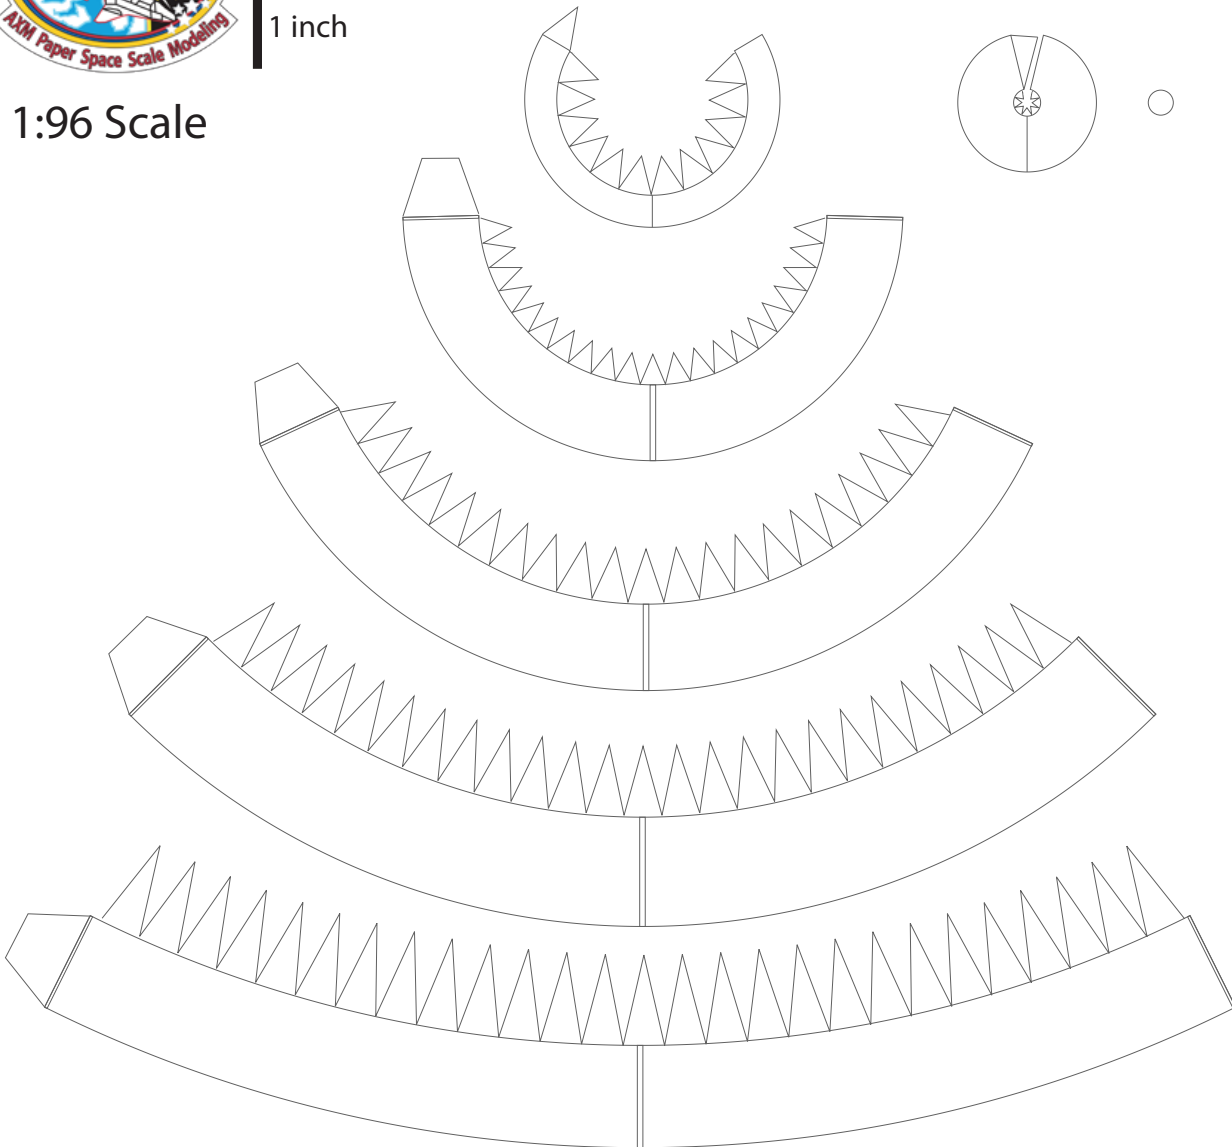

# LVM3 M3

Print on Cardstock ( 110 lb )

### 1:96 Scale

1 cm  
1 inch

# Engine section

Print on Cardstock ( 110 lb )

1:96 Scale