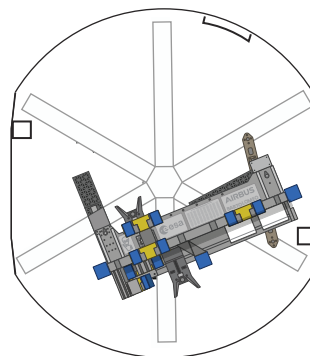

Dragon's Trunk

Print on Cardstock (90 lbs)

CRS-20

1:100 Scale

This curved area with the small rectangle is glued on the same side of the trunk that has the small rectangular box on the outside.

Bartolomeo

Diagram

1 cm
1 inch

Bartolomeo ISS Configuration

Print on Cardstock (90 lbs)

1:100 Scale

COLKa (Columbus Ka-band terminal)

Diagram