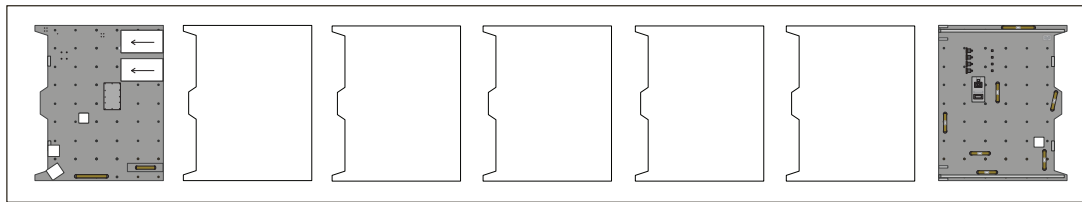

Dragon's Trunk

Print on Cardstock (90 lbs)

CRS-20

1:100 Scale

This curved area with the small rectangle is glued on the same side of the trunk that has the small rectangular box on the outside.

Bartolomeo

Diagram

1 cm
1 inch

Bartolomeo ISS Configuration

Print on Cardstock (90 lbs)

1:100 Scale

COLKa (Columbus Ka-band terminal)

Diagram