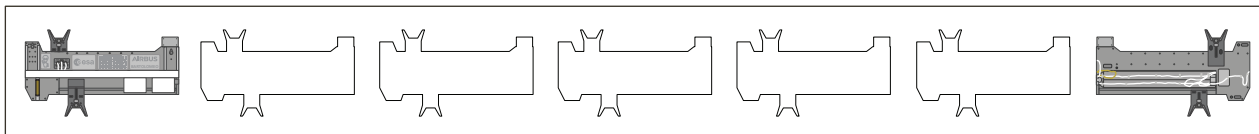

Dragon's Trunk

Print on Cardstock (90 lbs)

CRS-20

1:100 Scale

This curved area with the small rectangle is glued on the same side of the trunk that has the small rectangular box on the outside.

Bartolomeo

Diagram

1 cm
1 inch

Bartolomeo ISS Configuration

Print on Cardstock (90 lbs)

1:100 Scale

COLKa (Columbus Ka-band terminal)

Diagram