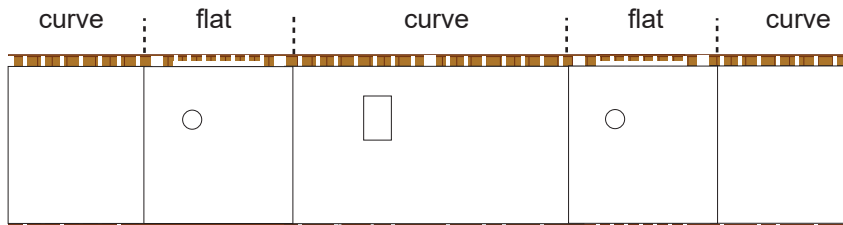

Dragon's Trunk

Print on Cardstock (90 lbs)

CRS-20

1:100 Scale

This curved area with the small rectangle is glued on the same side of the trunk that has the small rectangular box on the outside.

Bartolomeo

Diagram

1 cm
1 inch

Bartolomeo ISS Configuration

Print on Cardstock (90 lbs)

1:100 Scale

COLKa (Columbus Ka-band terminal)

Diagram