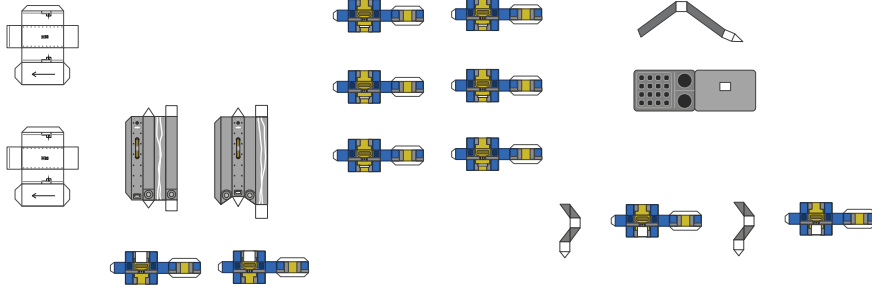

Dragon's Trunk

Print on Cardstock (90 lbs)

CRS-20

1:100 Scale

This curved area with the small rectangle is glued on the same side of the trunk that has the small rectangular box on the outside.

Bartolomeo

Diagram

1 cm
1 inch

Bartolomeo ISS Configuration

Print on Cardstock (90 lbs)

1:100 Scale

COLKa (Columbus Ka-band terminal)

Diagram