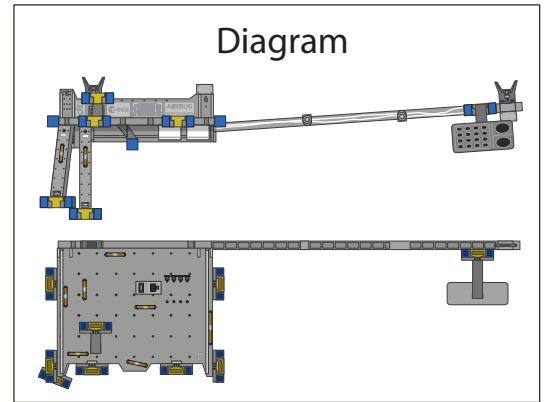

Dragon's Trunk

Print on Cardstock (90 lbs)

CRS-20

1:100 Scale

This curved area with the small rectangle is glued on the same side of the trunk that has the small rectangular box on the outside.

Bartolomeo

Diagram

1 cm
1 inch

Bartolomeo ISS Configuration

Print on Cardstock (90 lbs)

1:100 Scale

COLKa (Columbus Ka-band terminal)

Diagram