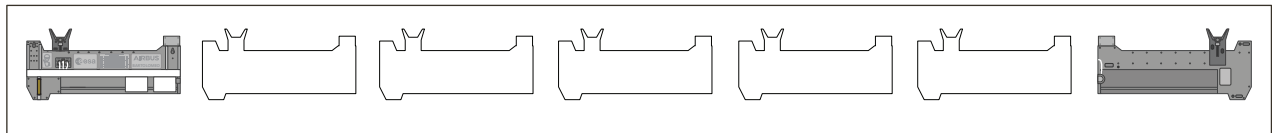

Dragon's Trunk

Print on Cardstock (90 lbs)

CRS-20

1:100 Scale

This curved area with the small rectangle is glued on the same side of the trunk that has the small rectangular box on the outside.

Bartolomeo

Diagram

1 cm
1 inch

Bartolomeo ISS Configuration

Print on Cardstock (90 lbs)

1:100 Scale

COLKa (Columbus Ka-band terminal)

Diagram