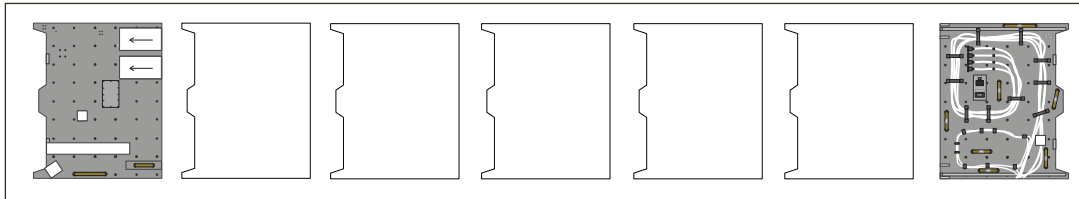

Dragon's Trunk

Print on Cardstock (90 lbs)

CRS-20

1:100 Scale

This curved area with the small rectangle is glued on the same side of the trunk that has the small rectangular box on the outside.

Bartolomeo

Diagram

1 cm
1 inch

Bartolomeo ISS Configuration

Print on Cardstock (90 lbs)

1:100 Scale

COLKa (Columbus Ka-band terminal)

Diagram