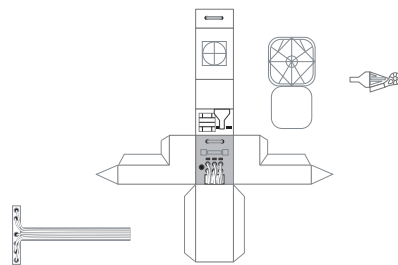

Dragon's Trunk

Print on Cardstock (90 lbs)

CRS-20

1:100 Scale

This curved area with the small rectangle is glued on the same side of the trunk that has the small rectangular box on the outside.

Bartolomeo

Diagram

1 cm
1 inch

Bartolomeo ISS Configuration

Print on Cardstock (90 lbs)

1:100 Scale

COLKa (Columbus Ka-band terminal)

Diagram