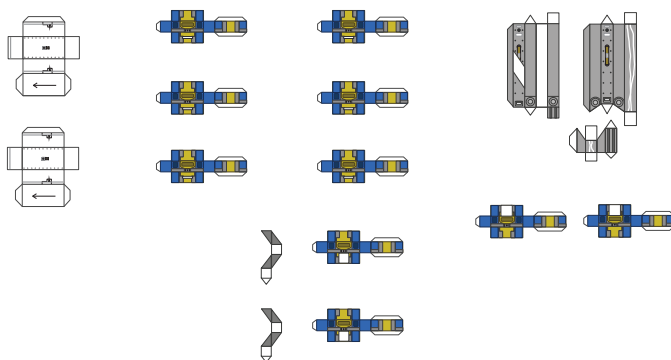

Dragon's Trunk

Print on Cardstock (90 lbs)

CRS-20

1:100 Scale

This curved area with the small rectangle is glued on the same side of the trunk that has the small rectangular box on the outside.

Bartolomeo

Diagram

1 cm
1 inch

Bartolomeo ISS Configuration

Print on Cardstock (90 lbs)

1:100 Scale

COLKa (Columbus Ka-band terminal)

Diagram