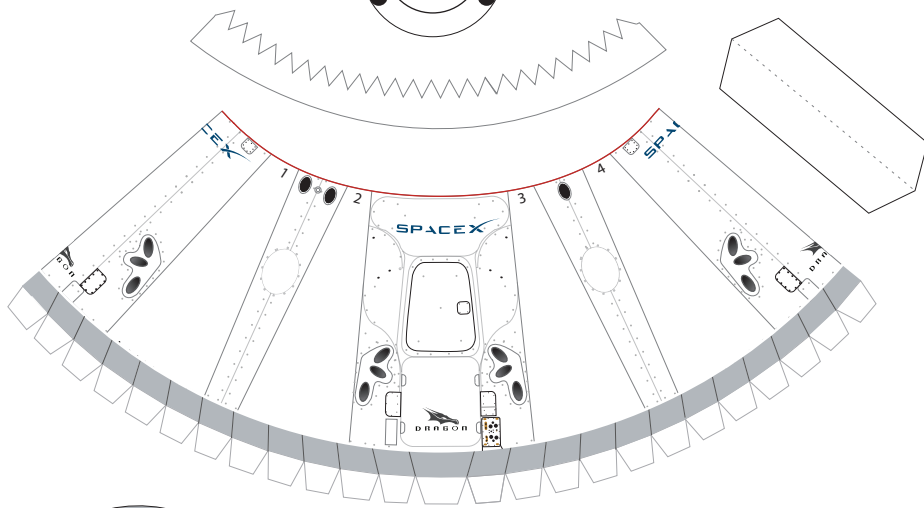

SPACE-X "Dragon 2 Cargo"

Print on Cardstock (90 lbs)

Revised

Docking Configuration

1:100 Scale

Nosecone

SPACE-X "Dragon 2 Cargo"

Print on Cardstock (90 lbs)

CRS-21

1:100 Scale

Align with Seam F

Diagram