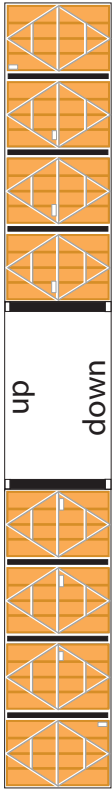

Progress-MS (09 - current)

Print on Cardstock (110 lbs)

1:100 Scale

Current insignias

Started with MS-09 on Jul 9, 2018

KURS-NA

KURS protection shields

KURS-1

KURS-2

Docking Probe

camera

Horizon sensors

Roll as indicated by the arrow and use as a connector with aft section of Zvezda

POISK connector

Phased Array Antenna