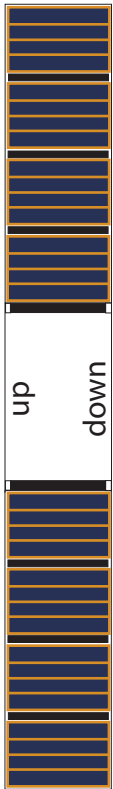

Progress-MS (09 - current)

Print on Cardstock (110 lbs)

1:100 Scale

Current insignias

Started with MS-09 on Jul 9, 2018

KURS-NA

KURS protection shields

KURS-1

KURS-2

Docking Probe

camera

Horizon sensors

Roll as indicated by the arrow and use as a connector with aft section of Zvezda

POISK connector

Phased Array Antenna