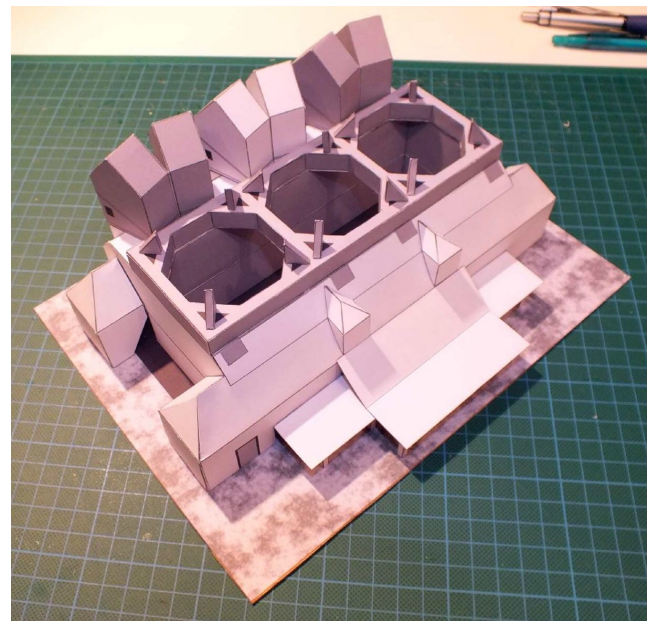

Delta IV Launch Table 1:96 Instruction Manual

Designer: Michael Knobloch

The Delta IV Launch pad model and the photos are property of owner and designer **Michael Knobloch** who gave permission to be used for this presentation.