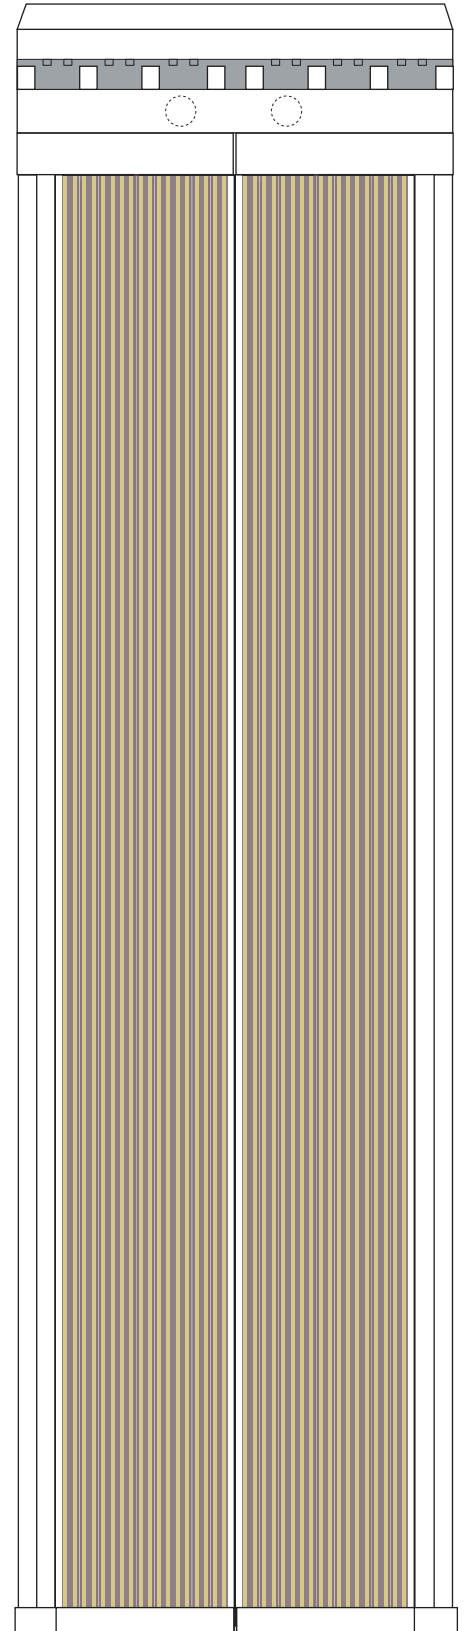

CRS-26 iROSA panel  
Deployed configuration  
4A - 3A channels

Print on Cardstock (90 lbs)

PRINT X 2

1:100 Scale

Roll this piece on a cotton swab (2.5 mm thick)