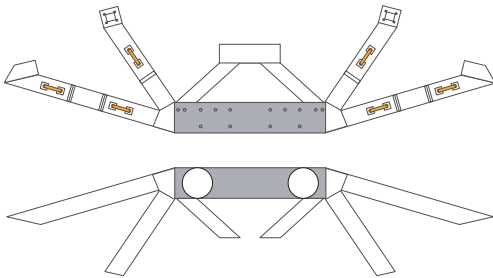

CRS-26 iROSA panel  
Deployed configuration  
4A - 3A channels

Print on Cardstock (90 lbs)

PRINT X 2

1:100 Scale

Roll this piece on a cotton swab (2.5 mm thick)