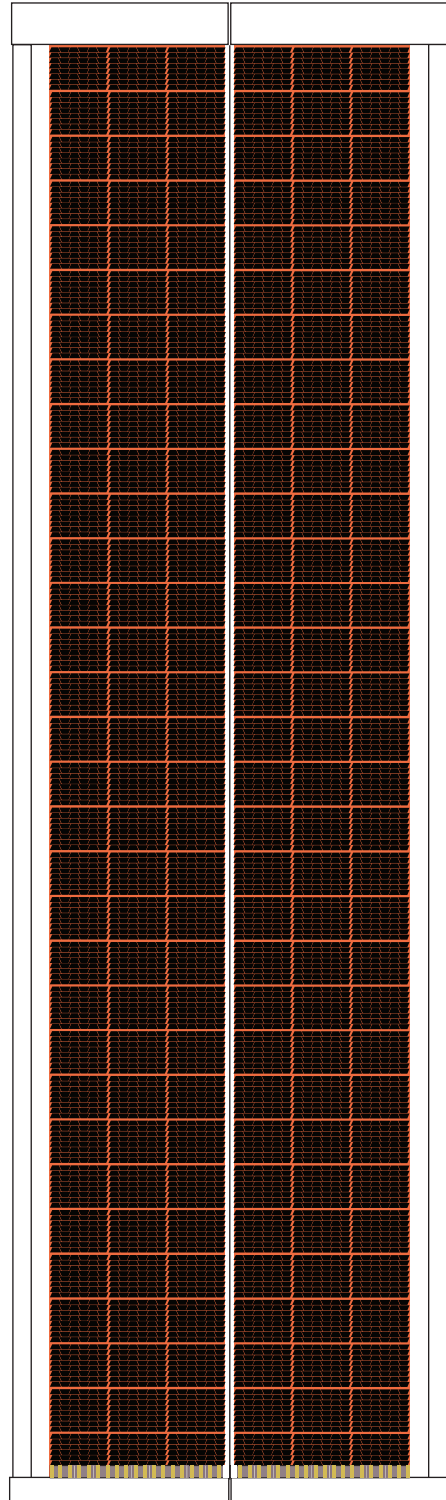

CRS-26 iROSA panel  
Deployed configuration  
4A - 3A channels

Print on Cardstock (90 lbs)

PRINT X 2

1:100 Scale

Roll this piece on a cotton swab (2.5 mm thick)