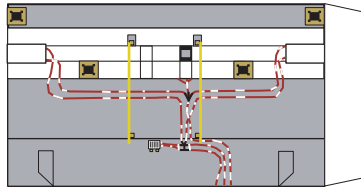

CRS-26 iROSA panel  
Deployed configuration  
4A - 3A channels

Print on Cardstock (90 lbs)

PRINT X 2

1:100 Scale

Roll this piece on a cotton swab (2.5 mm thick)