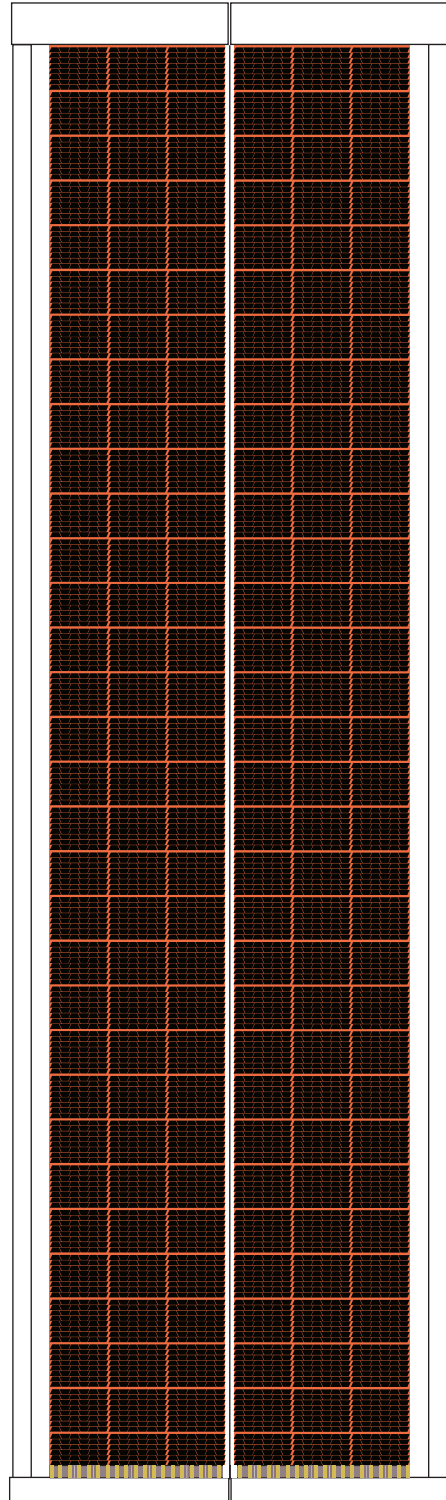

CRS-28 iROSA panel
Deployed configuration
1A - 1B channels

Print on Cardstock (90 lbs)

PRINT X 2

1:100 Scale

Roll this piece on a cotton swab (2.5 mm thick)