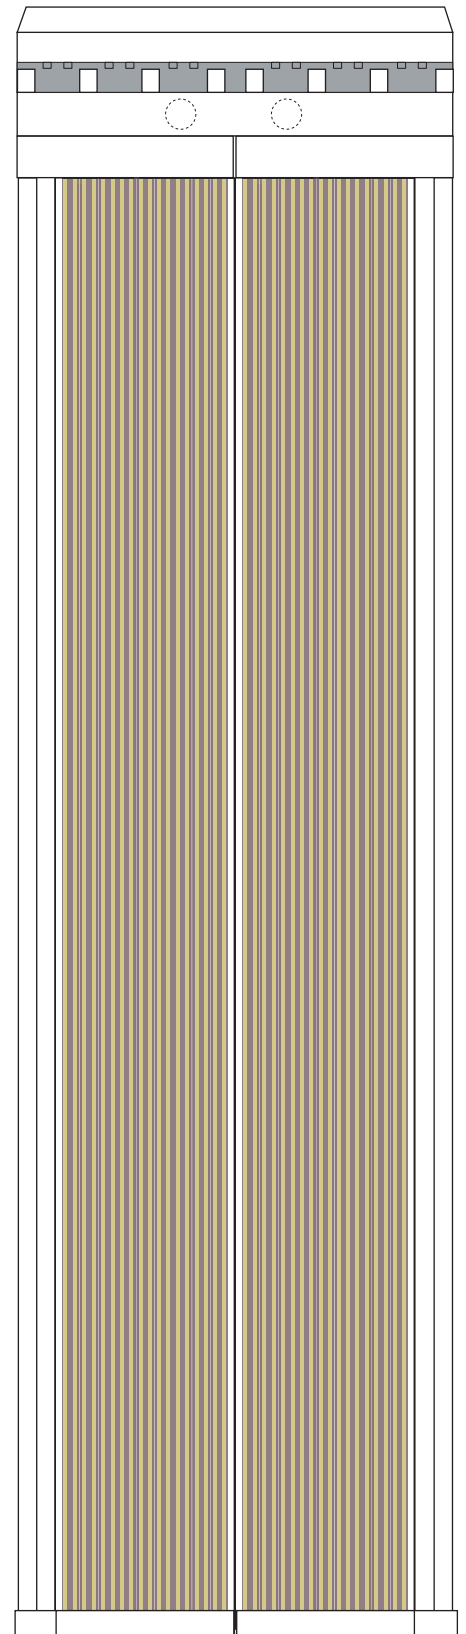

CRS-28 iROSA panel
Deployed configuration
1A - 1B channels

Print on Cardstock (90 lbs)

PRINT X 2

1:100 Scale

Roll this piece on a cotton swab (2.5 mm thick)