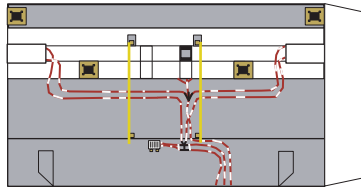

CRS-28 iROSA panel
Deployed configuration
1A - 1B channels

Print on Cardstock (90 lbs)

PRINT X 2

1:100 Scale

Roll this piece on a cotton swab (2.5 mm thick)