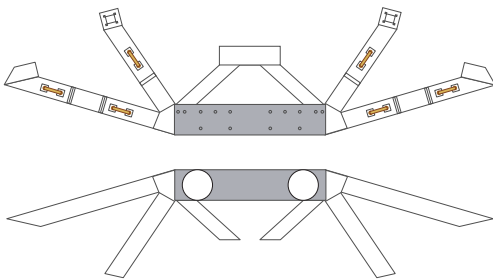

CRS-28 iROSA panel
Deployed configuration
1A - 1B channels

Print on Cardstock (90 lbs)

PRINT X 2

1:100 Scale

Roll this piece on a cotton swab (2.5 mm thick)