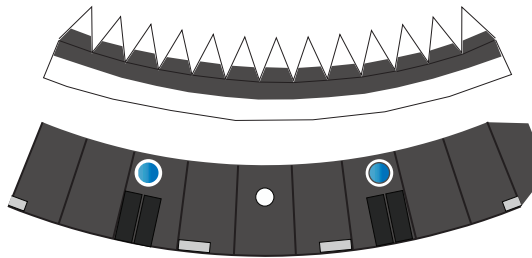

1 cm
1 inch

Soyuz MS-21 "С.П. КОРОЛЁВ"

Print on Cardstock (110 lbs)

1:100 Scale

back
front
KURS-1

KURS-NA

KURS protection shields

cut

camera

back
front
KURS-2

Parachute covers

Umbilicals

Periscope

Phased Array Antenna

Horizon sensors

Roll as indicated by the arrow
and use as a connector with
Rassvet