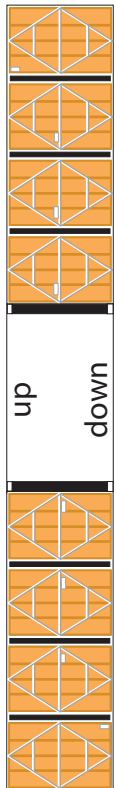

1 cm
1 inch

Soyuz MS-21 "С.П. КОРОЛЁВ"

Print on Cardstock (110 lbs)

1:100 Scale

back
front
KURS-1

KURS-NA

KURS protection shields

cut

camera

back
front
KURS-2

Parachute covers

Umbilicals

Periscope

Phased Array Antenna

Horizon sensors

Roll as indicated by the arrow
and use as a connector with
Rassvet