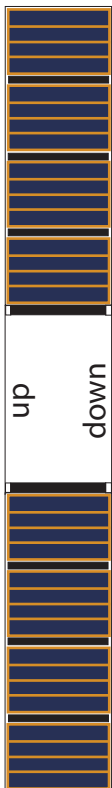

1 cm
1 inch

Soyuz MS-21 "С.П. КОРОЛЁВ"

Print on Cardstock (110 lbs)

1:100 Scale

back
front
KURS-1

KURS-NA

KURS protection shields

cut

camera

back
front
KURS-2

Parachute covers

Umbilicals

Periscope

Phased Array Antenna

Horizon sensors

Roll as indicated by the arrow
and use as a connector with
Rassvet