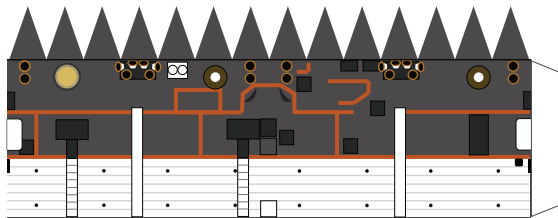

1 cm
1 inch

Soyuz MS-21 "С.П. КОРОЛЁВ"

Print on Cardstock (110 lbs)

1:100 Scale

back
front
KURS-1

KURS-NA

KURS protection shields

cut

camera

back
front
KURS-2

Parachute covers

Umbilicals

Periscope

Phased Array Antenna

Horizon sensors

Roll as indicated by the arrow
and use as a connector with
Rassvet