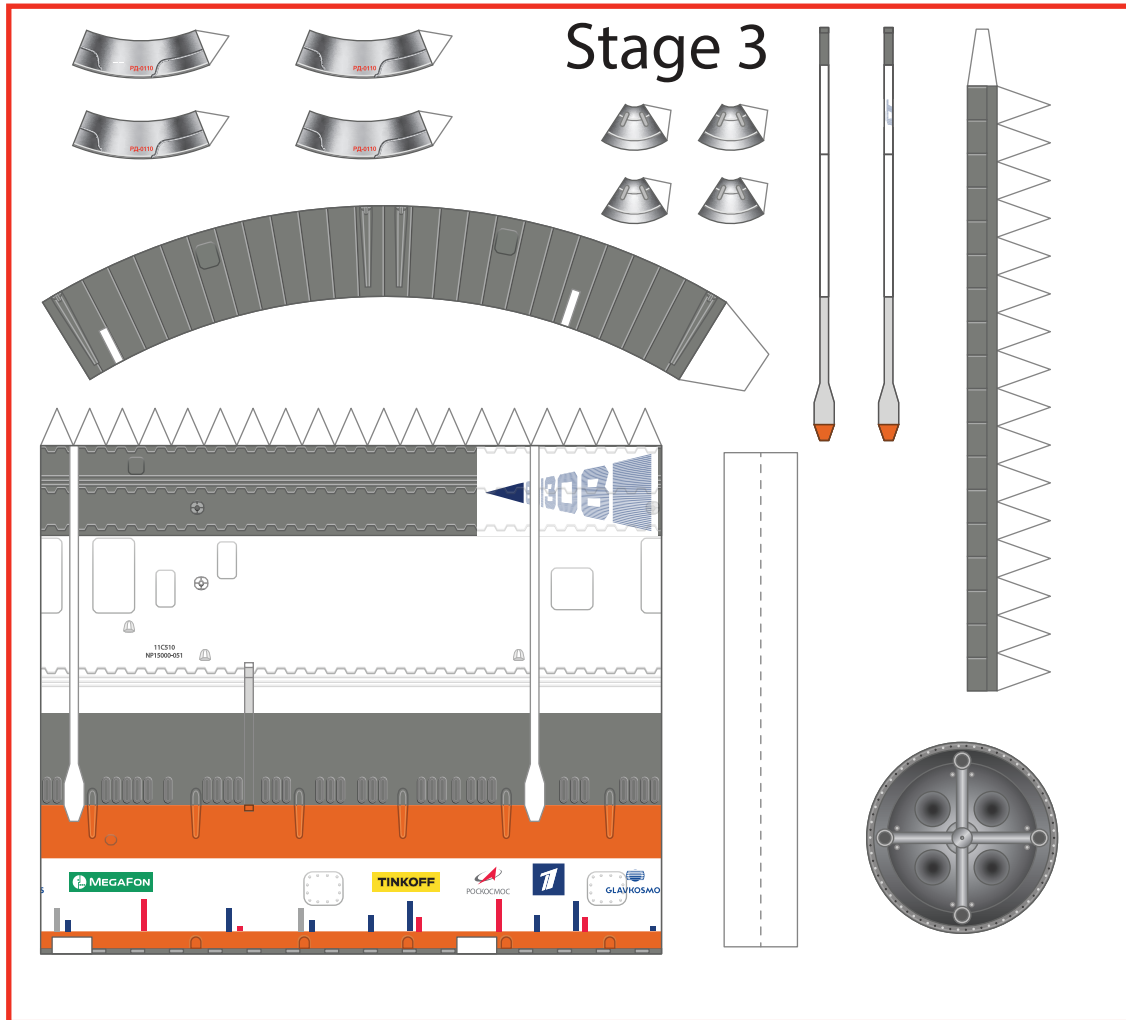

Periscope

Phased Array Antenna

up

down

Horizon sensors

Floor for
fairing cone
adapter

Soyuz 2.1a Stage 2/3

1:100 Scale