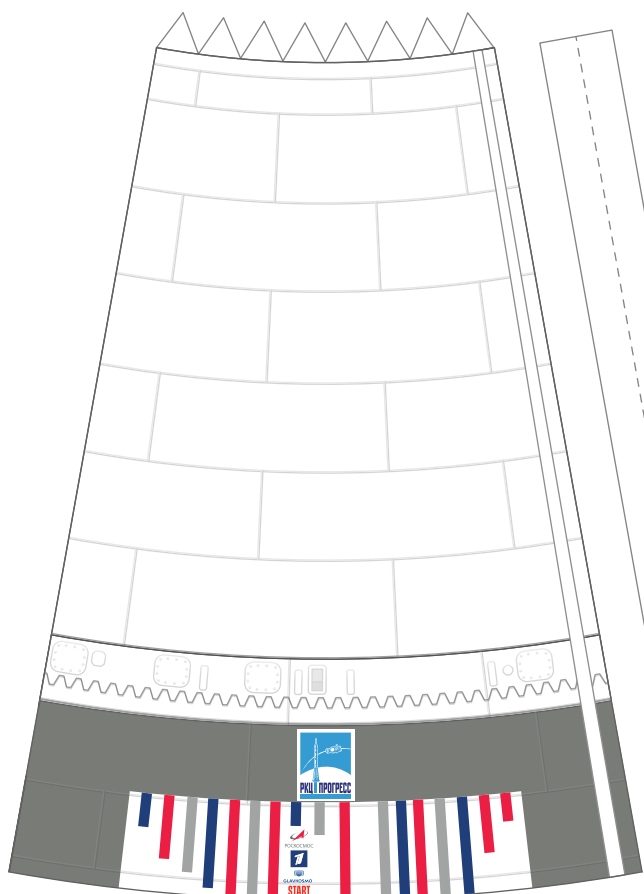

S

O

Y

U

Z

2.1a

Designed by Vad Kuz

Separate fairing version

Soyuz 2.1a Stage 2

BACK PRINT

1:100 Scale

Soyuz 2.1a Stage 1

1:100 Scale

Print on Cardstock (110 lbs)

Soyuz 2.1a Stage 1

BACK PRINT

1:100 Scale

Soyuz 2.1a Stage 1

1:100 Scale

Soyuz 2.1a Stage 1

1:100 Scale