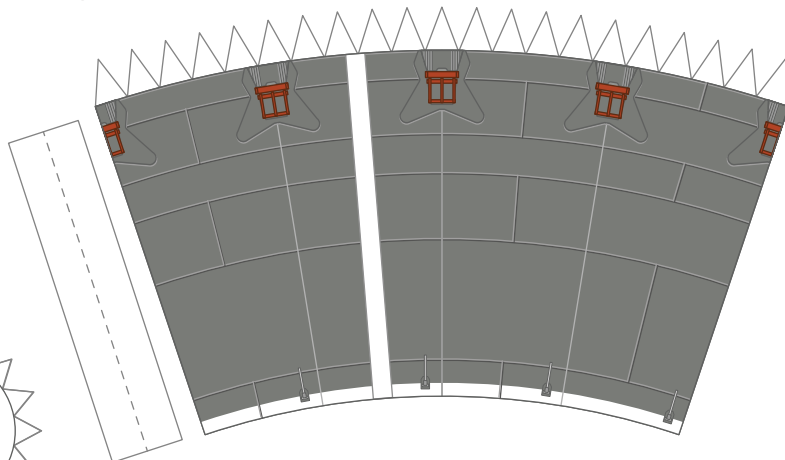

Periscope

Phased Array Antenna

up

down

Horizon sensors

Floor for
fairing cone
adapter

Soyuz 2.1a Stage 2/3

1:100 Scale

Stage 3

Print on Cardstock (110 lbs)

Soyuz 2.1a Stage 2/3

BACK PRINT

1:100 Scale

Soyuz 2.1a Stage 2

1:100 Scale

Print on Cardstock (110 lbs)

Soyuz 2.1a Stage 2

BACK PRINT

1:100 Scale

Soyuz 2.1a Stage 1

1:100 Scale

Print on Cardstock (110 lbs)

Soyuz 2.1a Stage 1

BACK PRINT

1:100 Scale

Soyuz 2.1a Stage 1

1:100 Scale

Soyuz 2.1a Stage 1

1:100 Scale