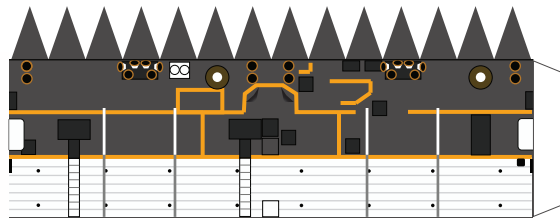

S

O

Y

U

Z

2.1a

Designed by Vad Kuz

Separate fairing version

Soyuz 2.1a Fairing

1:100 Scale

Print on Cardstock (110 lbs)

Soyuz 2.1a Fairing

BACK PRINT

1:100 Scale

1 cm
1 inch

Print on Cardstock (110 lbs) Soyuz - MS

Periscope

Phased Array Antenna

up

down

Horizon sensors

Floor for
fairing cone
adapter

Soyuz 2.1a Stage 2/3

1:100 Scale

Stage 3

Print on Cardstock (110 lbs)

Soyuz 2.1a Stage 2/3

BACK PRINT

1:100 Scale

Soyuz 2.1a Stage 2

1:100 Scale

Print on Cardstock (110 lbs)