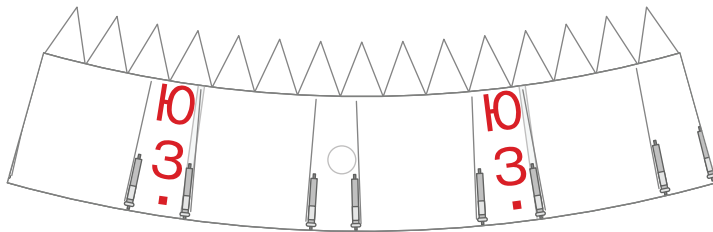

S

O

Y

U

Z

2.1a

Designed by Vad Kuz

Separate fairing version

Soyuz 2.1a Fairing

1:100 Scale

Print on Cardstock (110 lbs)

Soyuz 2.1a Fairing

BACK PRINT

1:100 Scale

1 cm
1 inch

Print on Cardstock (110 lbs) Soyuz - MS