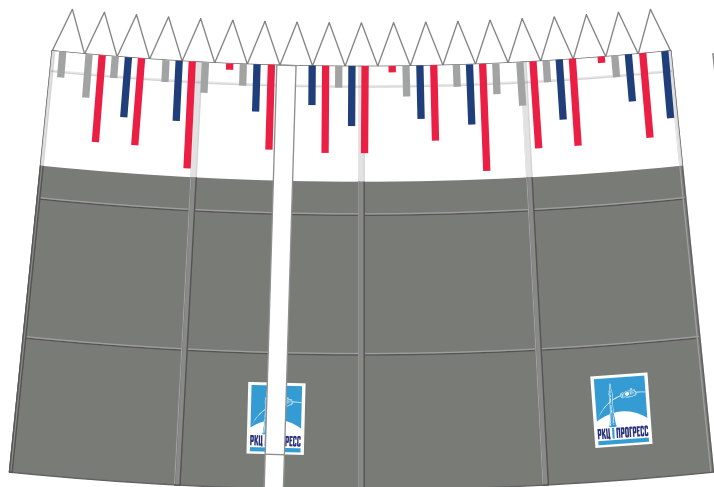

Periscope

Phased Array Antenna

up

down

Horizon sensors

Floor for
fairing cone
adapter

Soyuz 2.1a Stage 2/3

1:100 Scale

Stage 3

Print on Cardstock (110 lbs)

Soyuz 2.1a Stage 2/3

BACK PRINT

1:100 Scale

Soyuz 2.1a Stage 2

1:100 Scale

Print on Cardstock (110 lbs)

Soyuz 2.1a Stage 2

BACK PRINT

1:100 Scale

Soyuz 2.1a Stage 1

1:100 Scale

Print on Cardstock (110 lbs)

Soyuz 2.1a Stage 1

BACK PRINT

1:100 Scale

Soyuz 2.1a Stage 1

1:100 Scale

Soyuz 2.1a Stage 1

1:100 Scale