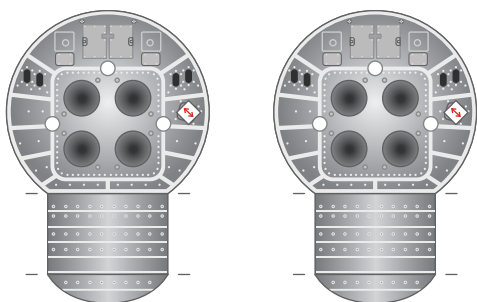

S

O

Y

U

Z

2.1a

Designed by Vad Kuz

Separate fairing version

Stage 3

Print on Cardstock (110 lbs)

Soyuz 2.1a Stage 2/3

BACK PRINT

1:100 Scale

Soyuz 2.1a Stage 2

1:100 Scale

Print on Cardstock (110 lbs)

Soyuz 2.1a Stage 2

BACK PRINT

1:100 Scale

Soyuz 2.1a Stage 1

1:100 Scale

Print on Cardstock (110 lbs)

Soyuz 2.1a Stage 1

BACK PRINT

1:100 Scale

Soyuz 2.1a Stage 1

1:100 Scale

Soyuz 2.1a Stage 1

1:100 Scale