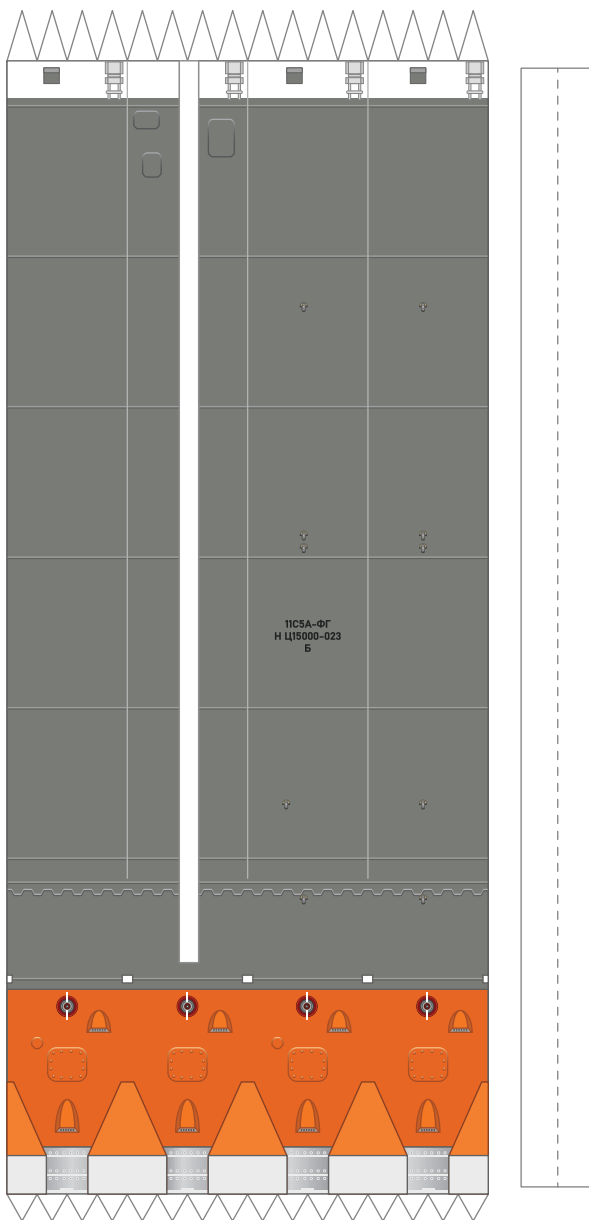

Soyuz 2.1a Fairing

1:100 Scale

Print on Cardstock (110 lbs)

Soyuz 2.1a Fairing

BACK PRINT

1:100 Scale

1 cm
1 inch

Print on Cardstock (110 lbs) Soyuz - MS

Stage 3

Print on Cardstock (110 lbs)

Soyuz 2.1a Stage 2/3

BACK PRINT

1:100 Scale

Soyuz 2.1a Stage 2

1:100 Scale

Print on Cardstock (110 lbs)

Soyuz 2.1a Stage 2

BACK PRINT

1:100 Scale

Soyuz 2.1a Stage 1

1:100 Scale

Print on Cardstock (110 lbs)

Soyuz 2.1a Stage 1

BACK PRINT

1:100 Scale

Soyuz 2.1a Stage 1

1:100 Scale

Soyuz 2.1a Stage 1

1:100 Scale