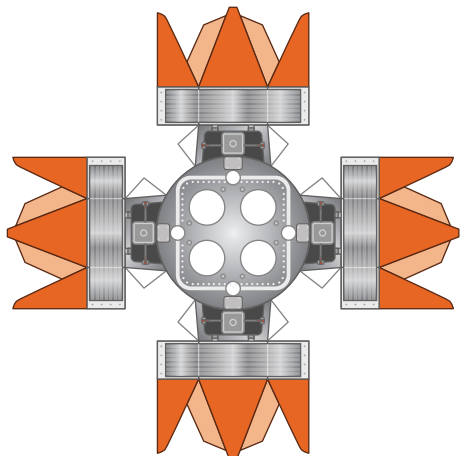

S

O

Y

U

Z

2.1a

Designed by Vad Kuz

Separate fairing version

Periscope

Phased Array Antenna

up

down

Horizon sensors

Floor for
fairing cone
adapter

Soyuz 2.1a Stage 2/3

1:100 Scale

Stage 3

Print on Cardstock (110 lbs)

Soyuz 2.1a Stage 2/3

BACK PRINT

1:100 Scale

Soyuz 2.1a Stage 2

1:100 Scale

Print on Cardstock (110 lbs)

1:100 Scale

Soyuz 2.1a Stage 1

1:100 Scale

Soyuz 2.1a Stage 1

1:100 Scale