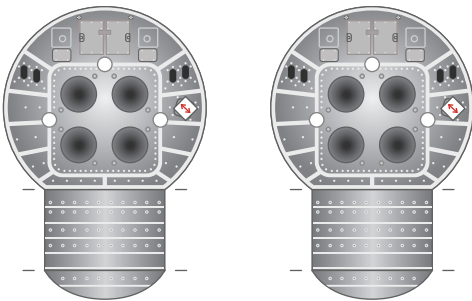

# Soyuz 2.1b Stage 2

## BACK PRINT

1:100 Scale

# Soyuz 2.1b Stage 1

1:100 Scale

Print on Cardstock (110 lbs)

# Soyuz 2.1b Stage 1