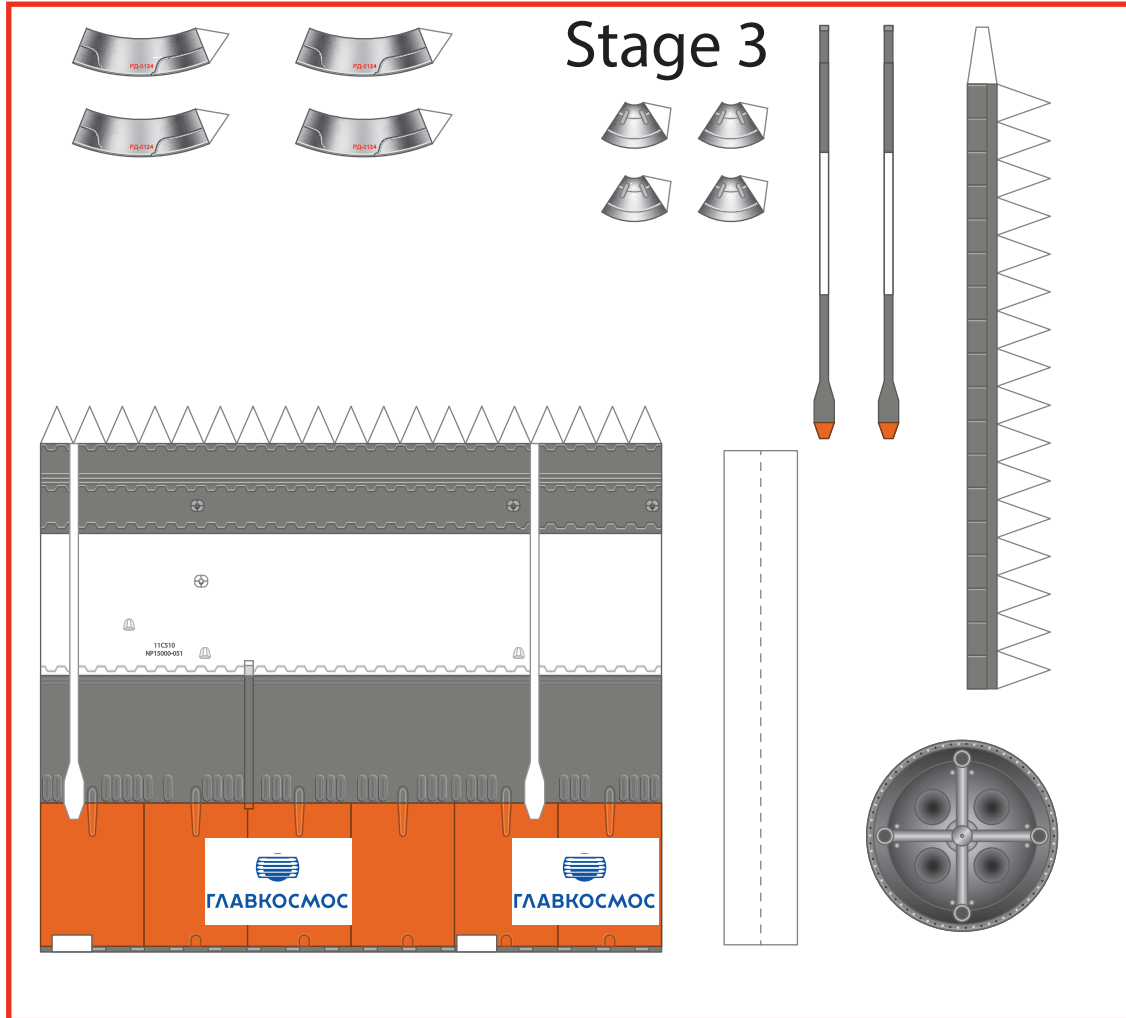

# Soyuz 2.1b ST Fairing

1 cm  
1 inch

1:100 Scale

# Soyuz 2.1b Stage 2/3

1:100 Scale