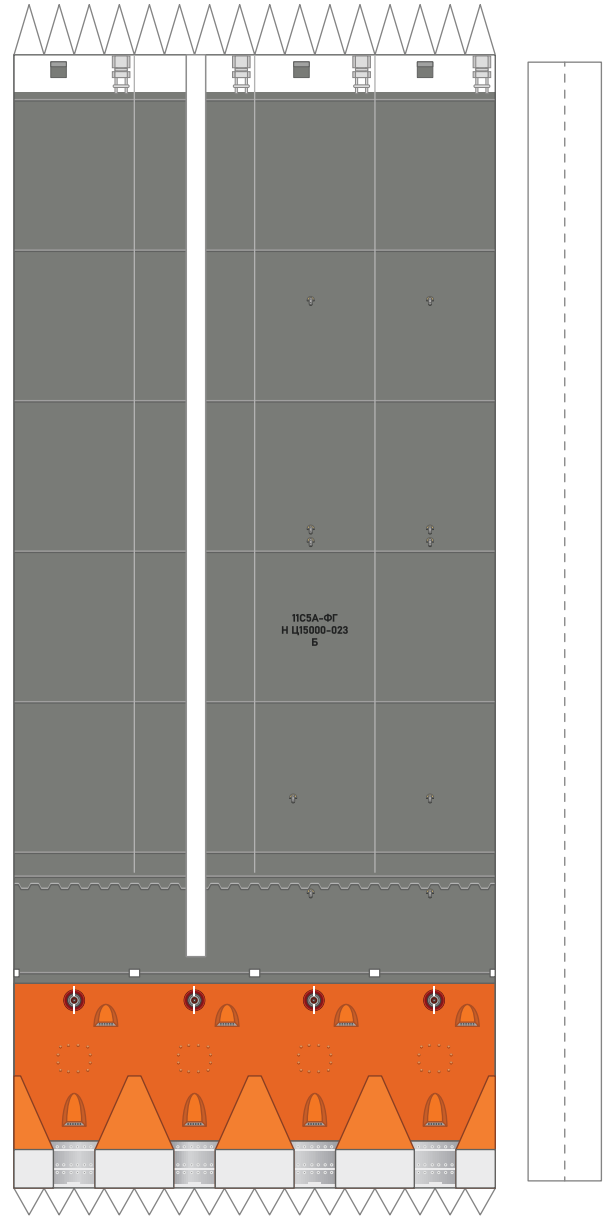

# Soyuz 2.1b Stage 2/3

## BACK PRINT

1:100 Scale

Print on Cardstock (110 lbs)

# Soyuz 2.1b Stage 2

1:100 Scale

# Soyuz 2.1b Stage 2