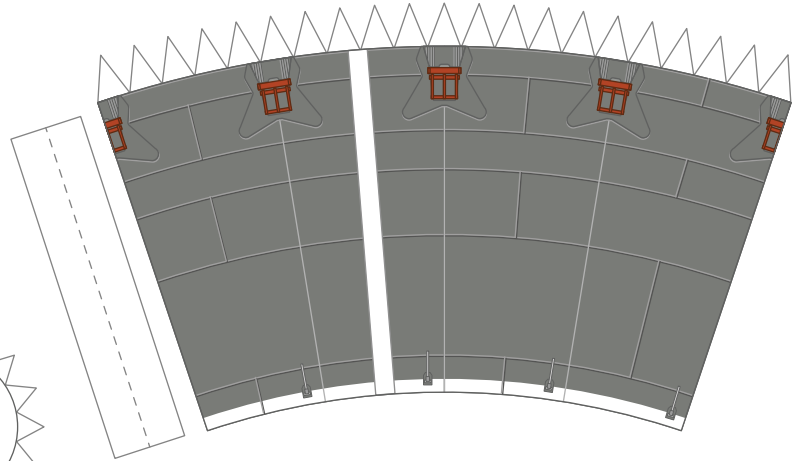

# Soyuz 2.1b Stage 2/3

## BACK PRINT

1:100 Scale

Print on Cardstock (110 lbs)

# Soyuz 2.1b Stage 2

1:100 Scale

# Soyuz 2.1b Stage 2