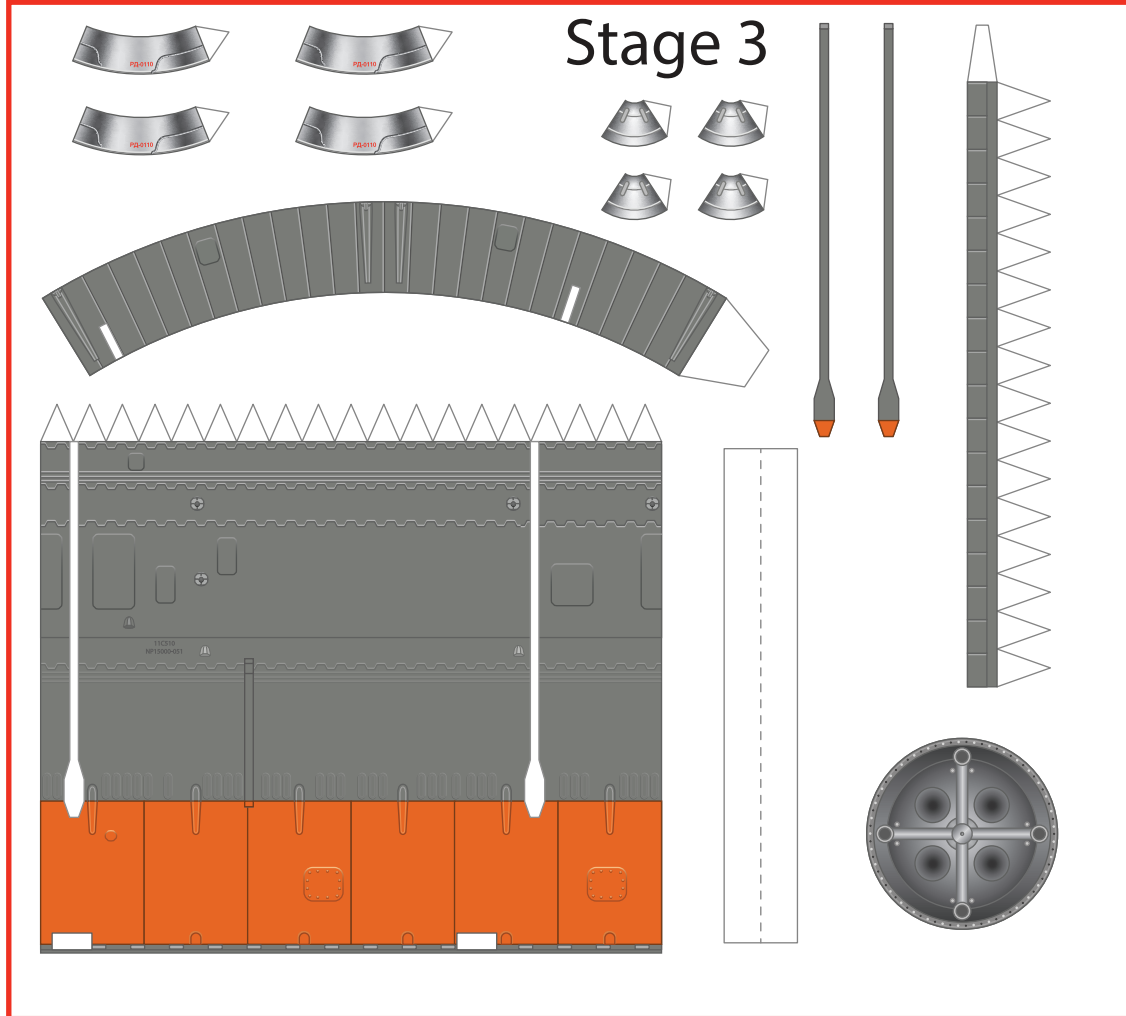

Soyuz FG Stage 2/3

1:100 Scale

Stage 3