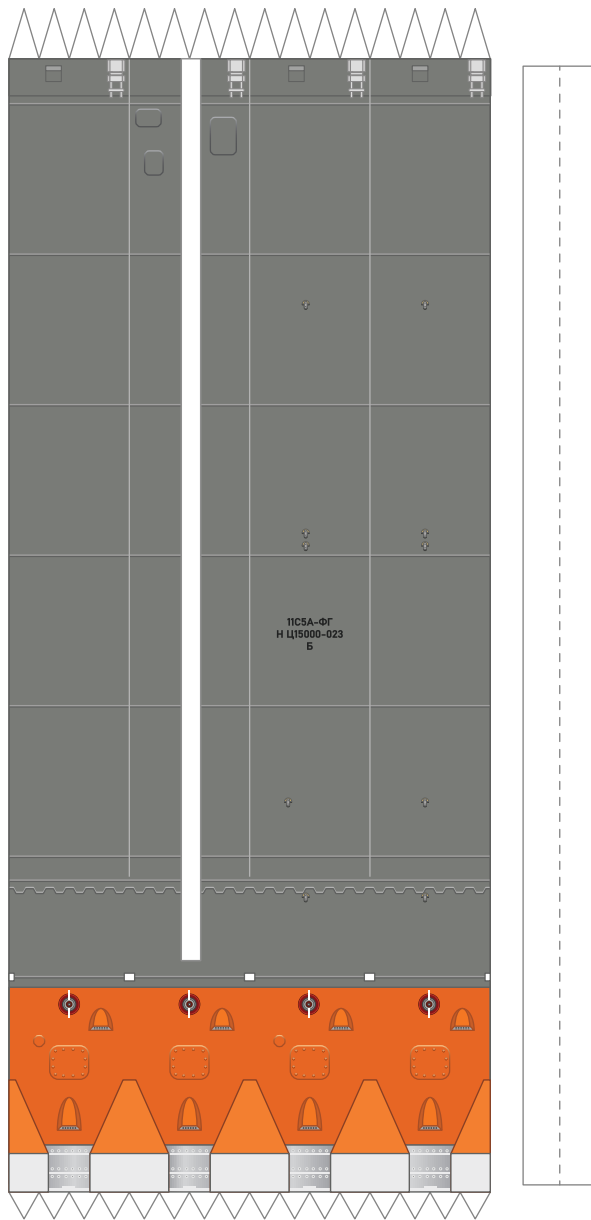

Print on Cardstock (110 lbs)

Soyuz FG Stage 2

1:100 Scale