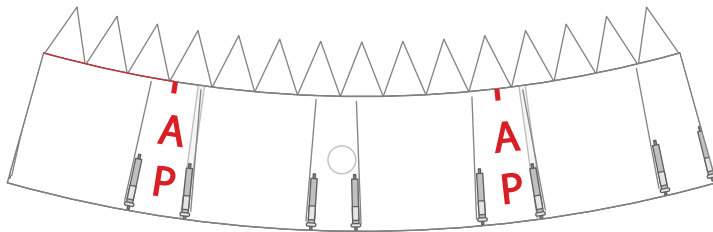

Separate fairing version

1 cm
1 inch

1:100 Scale

Print on Cardstock (110 lbs)

Soyuz FG Fairing

BACK PRINT

1:100 Scale

1 cm
1 inch