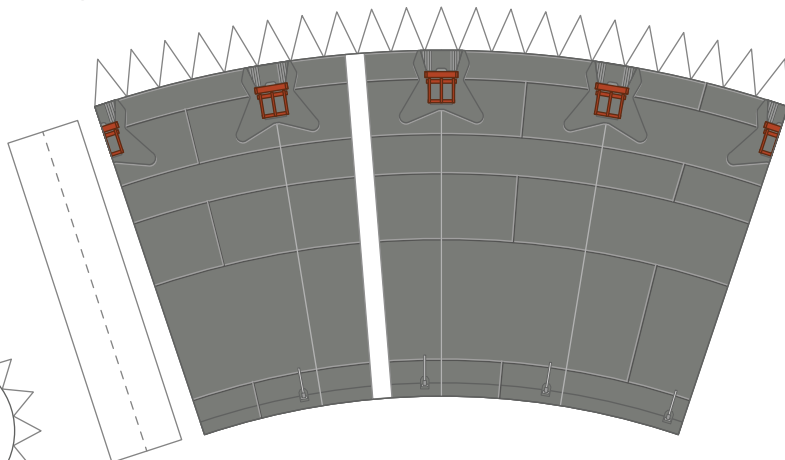

up

down

Horizon sensors

Floor for
fairing cone
adapter

Soyuz FG Stage 2/3

1:100 Scale

Stage 3

Print on Cardstock (110 lbs)

Soyuz FG Stage 2/3

BACK PRINT

1:100 Scale

Print on Cardstock (110 lbs)

Soyuz FG Stage 2

1:100 Scale

Print on Cardstock (110 lbs)

Soyuz FG Stage 2

BACK PRINT

1:100 Scale

Soyuz FG Stage 1

1:100 Scale

Print on Cardstock (110 lbs)

Soyuz FG Stage 1

BACK PRINT

1:100 Scale