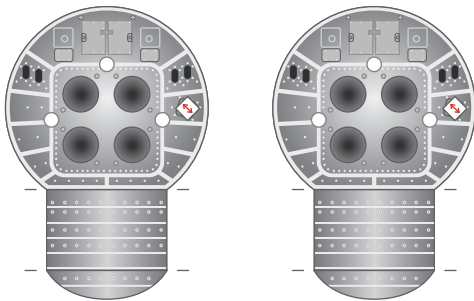

up

down

Horizon sensors

Floor for
fairing cone
adapter

Soyuz FG Stage 2/3

1:100 Scale

Stage 3

Print on Cardstock (110 lbs)

Soyuz FG Stage 2/3

BACK PRINT

1:100 Scale

Print on Cardstock (110 lbs)

Soyuz FG Stage 2

1:100 Scale

Print on Cardstock (110 lbs)

Soyuz FG Stage 2

BACK PRINT

1:100 Scale

Soyuz FG Stage 1

1:100 Scale

Print on Cardstock (110 lbs)

Soyuz FG Stage 1

BACK PRINT

1:100 Scale

Soyuz FG Stage 1

1:100 Scale

Soyuz FG Stage 1

1:100 Scale