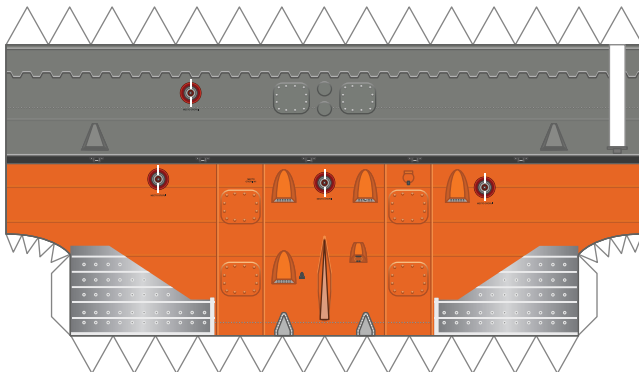

S

O

Y

U

Z

FG

Designed by Vad Kuz

Soyuz FG Fairing

BACK PRINT

1:100 Scale

Soyuz FG Stage 1

1:100 Scale

Print on Cardstock (110 lbs)

Soyuz FG Stage 1

BACK PRINT

1:100 Scale

Soyuz FG Stage 1

1:100 Scale

Soyuz FG Stage 1

1:100 Scale