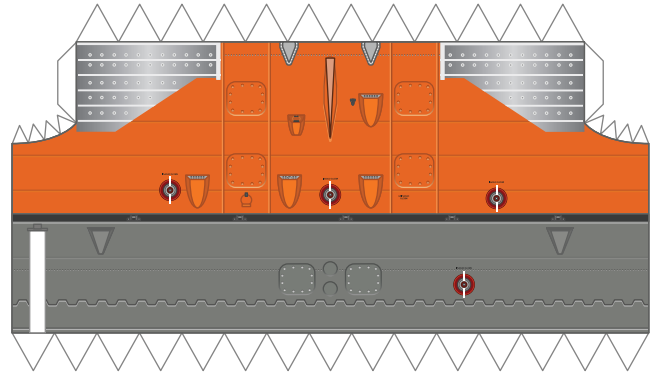

Soyuz FG Stage 1

1:100 Scale