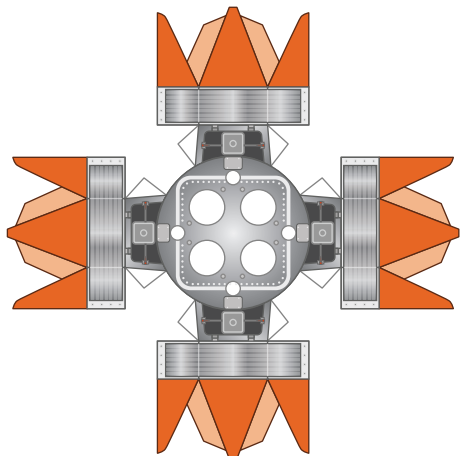

S

O

Y

U

Z

FG

Designed by Vad Kuz

Soyuz FG Fairing

Separate fairing version

1 cm
1 inch

1:100 Scale

Print on Cardstock (110 lbs)

Soyuz FG Fairing

BACK PRINT

1:100 Scale

1 cm
1 inch

up

down

Horizon sensors

Floor for
fairing cone
adapter

Soyuz FG Stage 2/3

1:100 Scale

Stage 3

Print on Cardstock (110 lbs)

Soyuz FG Stage 2/3

BACK PRINT

1:100 Scale

Print on Cardstock (110 lbs)

Soyuz FG Stage 2

1:100 Scale

Print on Cardstock (110 lbs)

Soyuz FG Stage 2