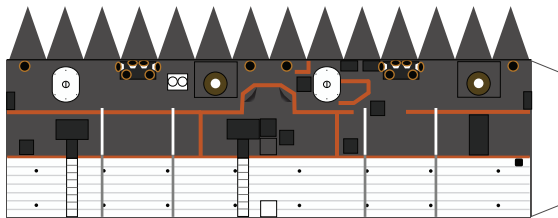

Separate fairing version

1 cm
1 inch

1:100 Scale

Print on Cardstock (110 lbs)

Soyuz FG Fairing

BACK PRINT

1:100 Scale

1 cm
1 inch

Print on Cardstock (110 lbs) Soyuz TMA-21 (50th Anniversary)

"Yuri Gagarin"

1:100 Scale

Parachute covers

camera

KURS-2

Periscope

Umbilicals

up

down

Horizon sensors

Floor for
fairing cone
adapter

Soyuz FG Stage 2/3

1:100 Scale

Stage 3

Print on Cardstock (110 lbs)