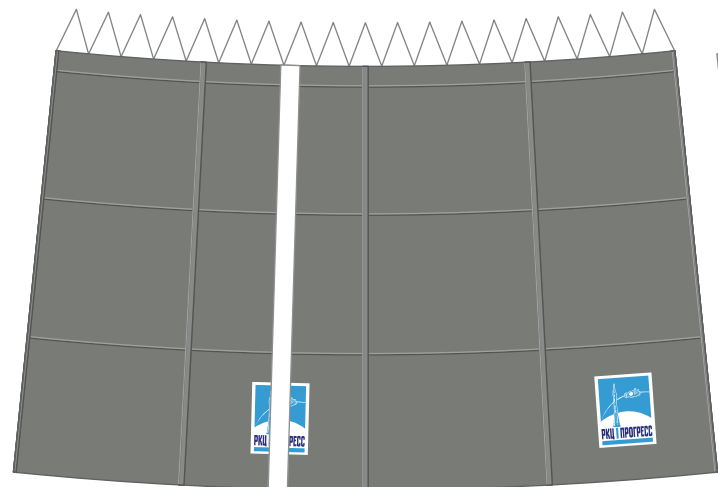

up

down

Horizon sensors

Floor for
fairing cone
adapter

Soyuz FG Stage 2/3

1:100 Scale

Stage 3

Print on Cardstock (110 lbs)

Soyuz FG Stage 2/3

BACK PRINT

1:100 Scale

Print on Cardstock (110 lbs)

Soyuz FG Stage 2

1:100 Scale

Print on Cardstock (110 lbs)

Soyuz FG Stage 2

BACK PRINT

1:100 Scale

Soyuz FG Stage 1

1:100 Scale

Print on Cardstock (110 lbs)

Soyuz FG Stage 1

BACK PRINT

1:100 Scale