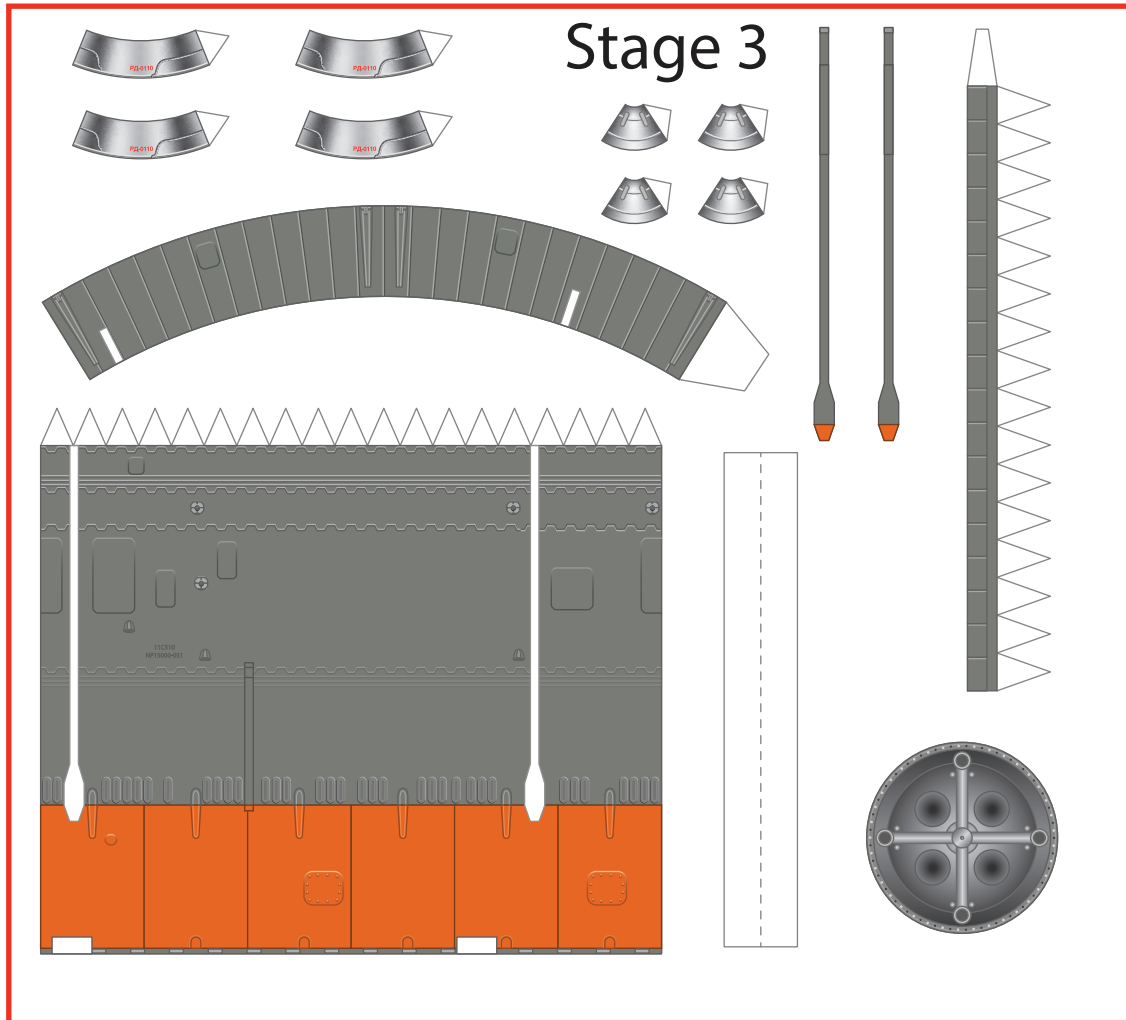

up

down

Horizon sensors

Floor for
fairing cone
adapter

Soyuz FG Stage 2/3

1:100 Scale

Stage 3

Print on Cardstock (110 lbs)