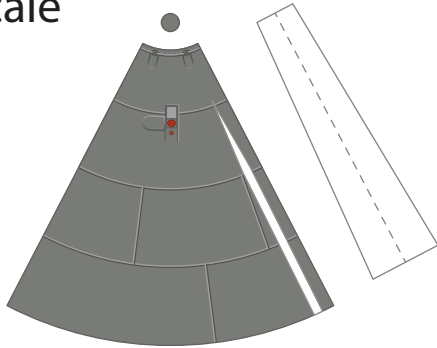

Soyuz FG Stage 1

1:100 Scale