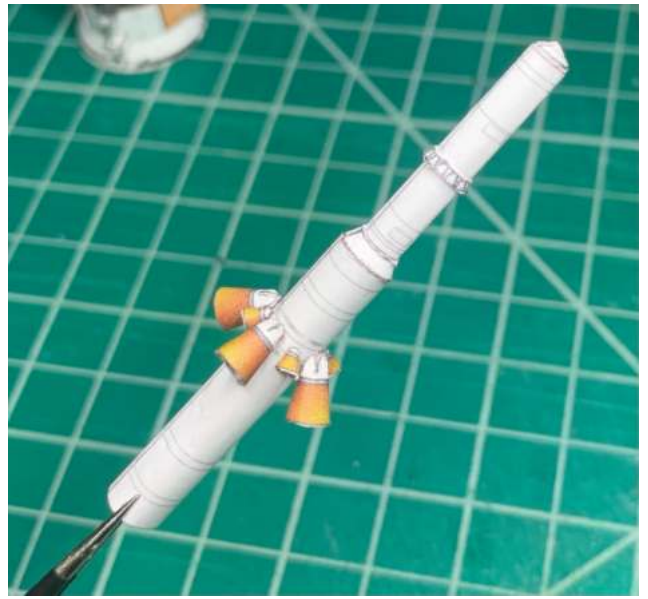

Assembly Manual for Soyuz Crewed fairing

Designed by Vad Kuz

This is a general manual for the assembly of a Soyuz crewed fairing. This is valid for a Soyuz crewed type TMA, M and the current version MS.