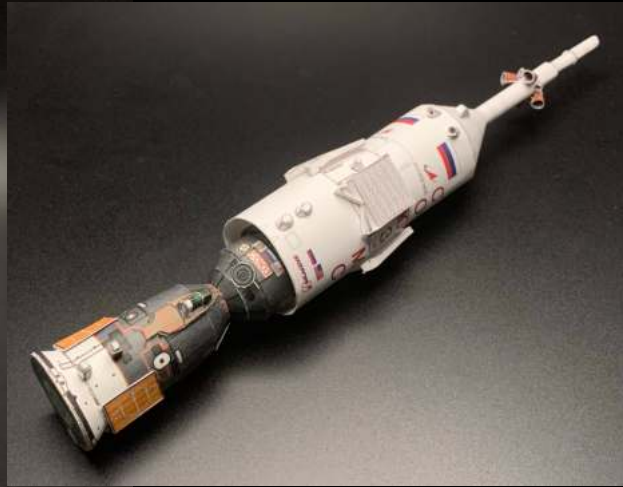

Assembly Manual for Soyuz Crewed fairing

Designed by Vad Kuz

This is a general manual for the assembly of a Soyuz crewed fairing. This is valid for a Soyuz crewed type TMA, M and the current version MS.