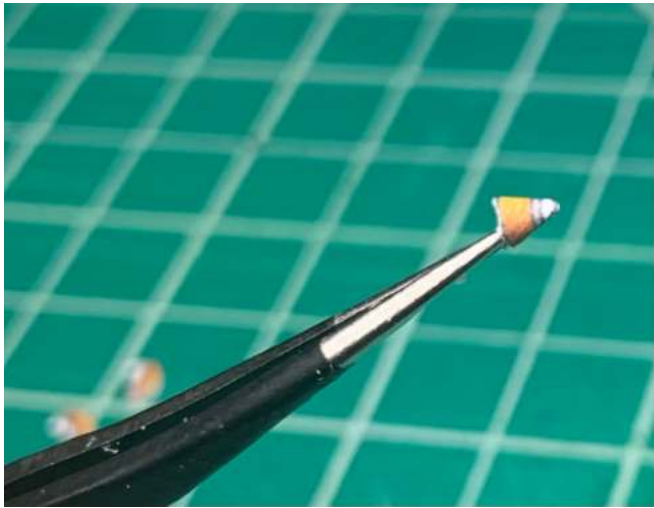

Assembly Manual for Soyuz Crewed fairing

Designed by Vad Kuz

This is a general manual for the assembly of a Soyuz crewed fairing. This is valid for a Soyuz crewed type TMA, M and the current version MS.