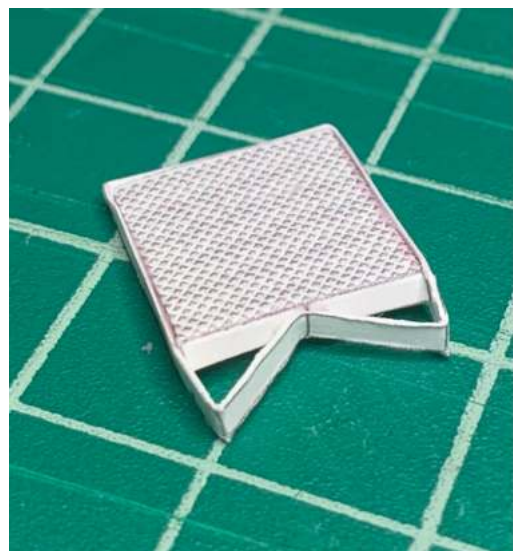

Assembly Manual for Soyuz Crewed fairing

Designed by Vad Kuz

This is a general manual for the assembly of a Soyuz crewed fairing. This is valid for a Soyuz crewed type TMA, M and the current version MS.