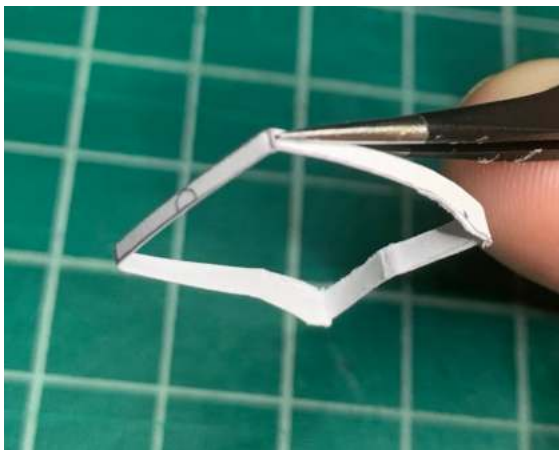

Assembly Manual for Soyuz Crewed fairing

Designed by Vad Kuz

This is a general manual for the assembly of a Soyuz crewed fairing. This is valid for a Soyuz crewed type TMA, M and the current version MS.