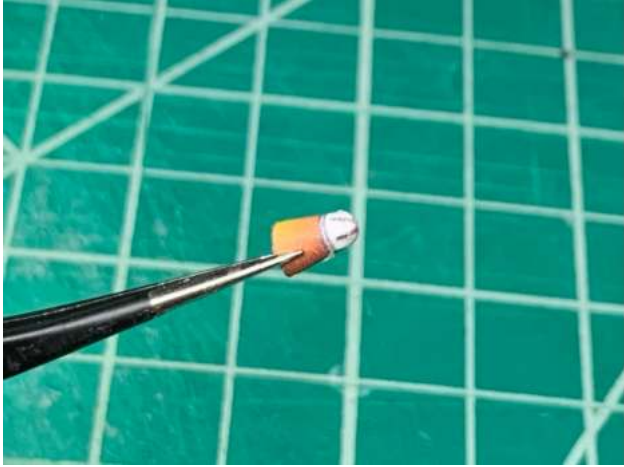

Assembly Manual for Soyuz Crewed fairing

Designed by Vad Kuz

This is a general manual for the assembly of a Soyuz crewed fairing. This is valid for a Soyuz crewed type TMA, M and the current version MS.