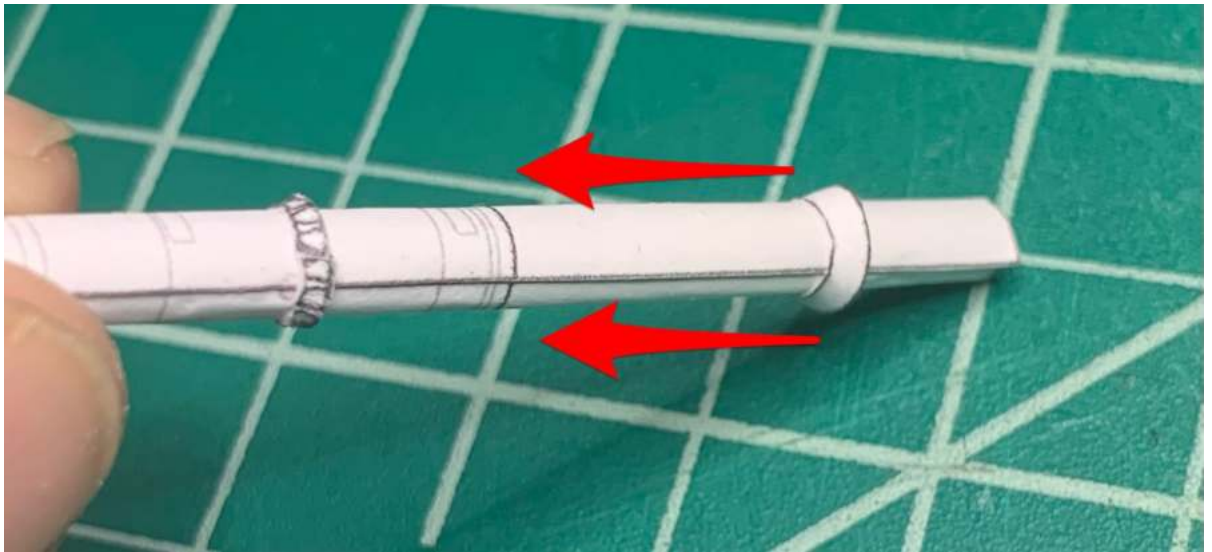

Assembly Manual for Soyuz Crewed fairing

Designed by Vad Kuz

This is a general manual for the assembly of a Soyuz crewed fairing. This is valid for a Soyuz crewed type TMA, M and the current version MS.