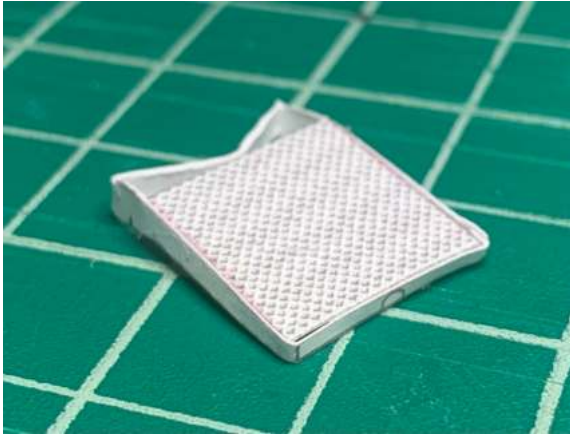

Assembly Manual for Soyuz Crewed fairing

Designed by Vad Kuz

This is a general manual for the assembly of a Soyuz crewed fairing. This is valid for a Soyuz crewed type TMA, M and the current version MS.