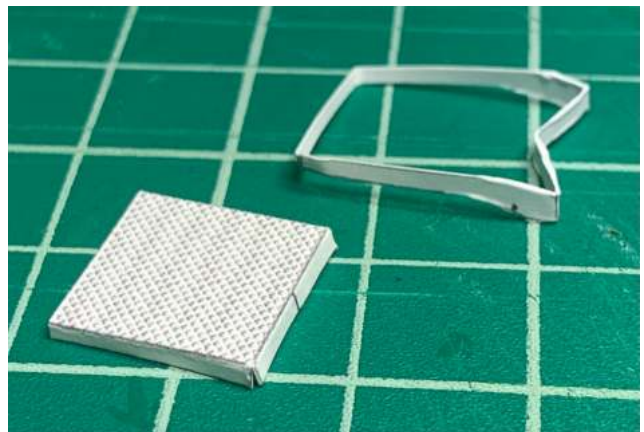

Assembly Manual for Soyuz Crewed fairing

Designed by Vad Kuz

This is a general manual for the assembly of a Soyuz crewed fairing. This is valid for a Soyuz crewed type TMA, M and the current version MS.