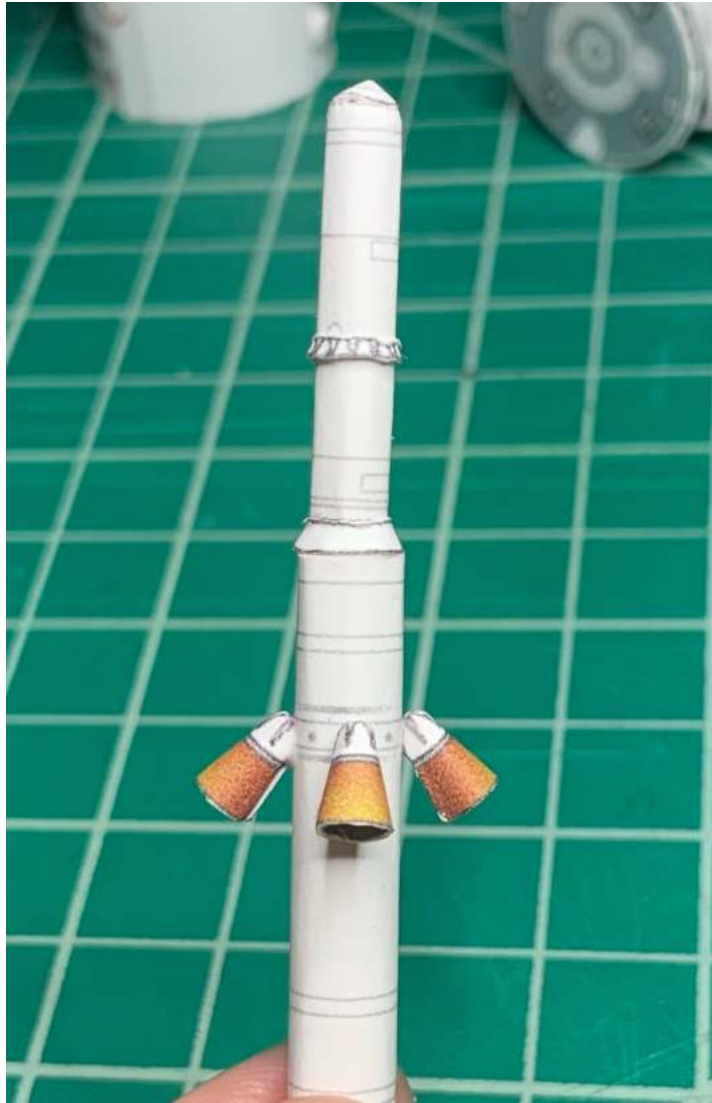

Assembly Manual for Soyuz Crewed fairing

Designed by Vad Kuz

This is a general manual for the assembly of a Soyuz crewed fairing. This is valid for a Soyuz crewed type TMA, M and the current version MS.