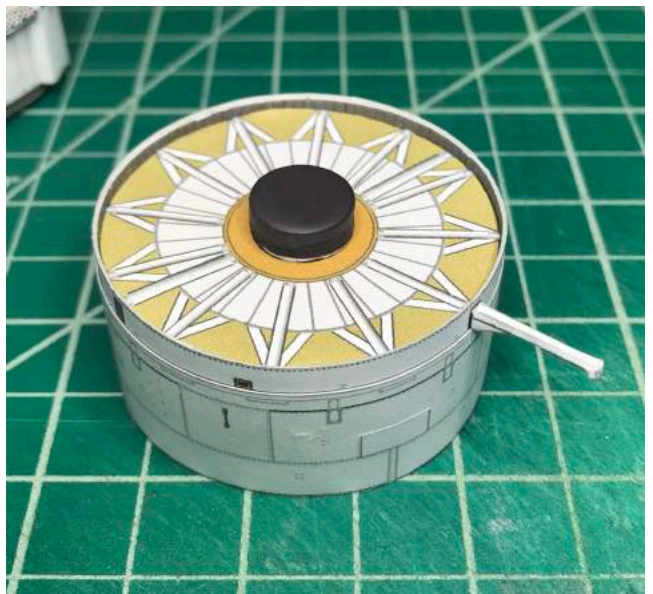

Starliner CFT Assembly Manual

Place magnet

Starliner docking configuration

Building the skirt section (complex version)

Building the skirt section (simple version)

Building the Centaur stage

Putting it all together