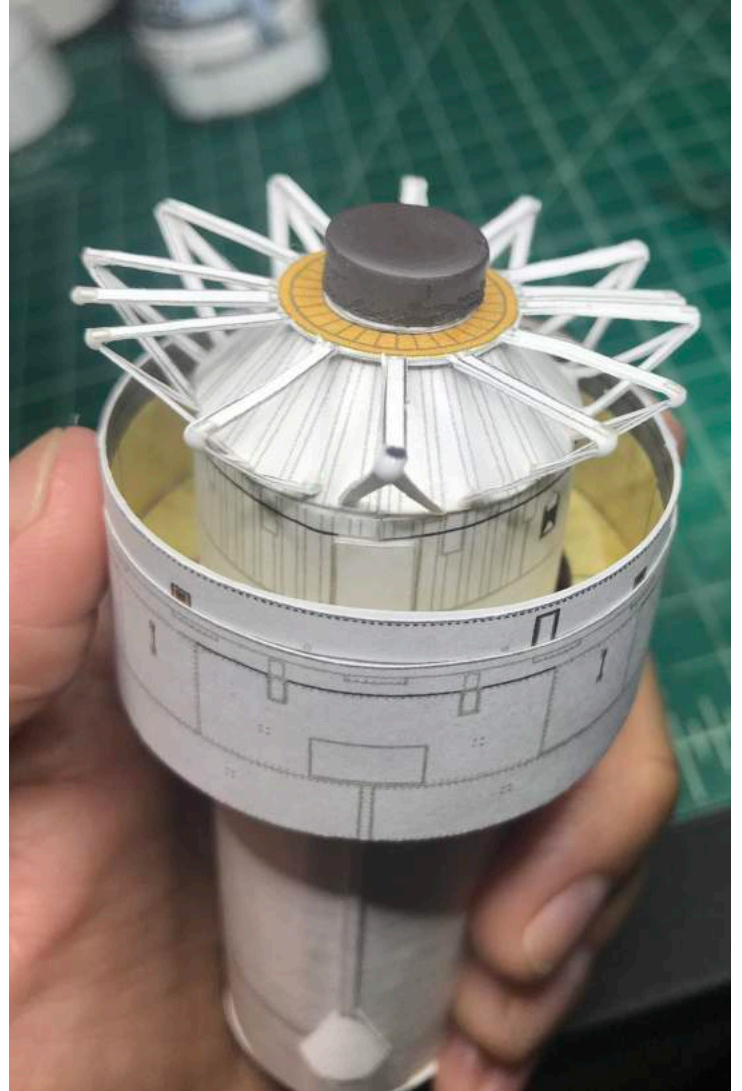

Starliner CFT Assembly Manual

Place magnet

Starliner docking configuration

Building the skirt section (complex version)

Building the skirt section (simple version)

Building the Centaur stage

Putting it all together