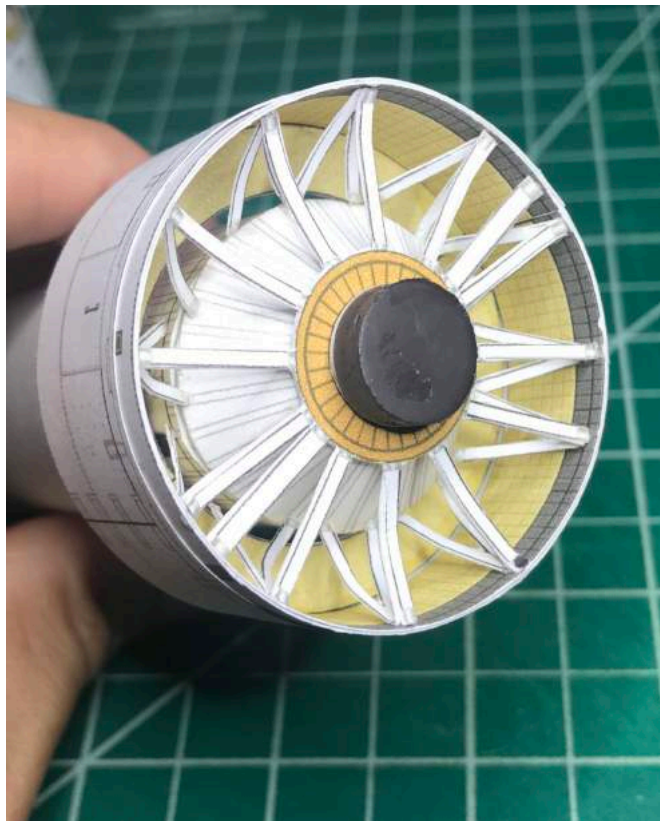

Starliner CFT Assembly Manual

Place magnet

Starliner docking configuration

Building the skirt section (complex version)

Building the skirt section (simple version)

Building the Centaur stage

Putting it all together