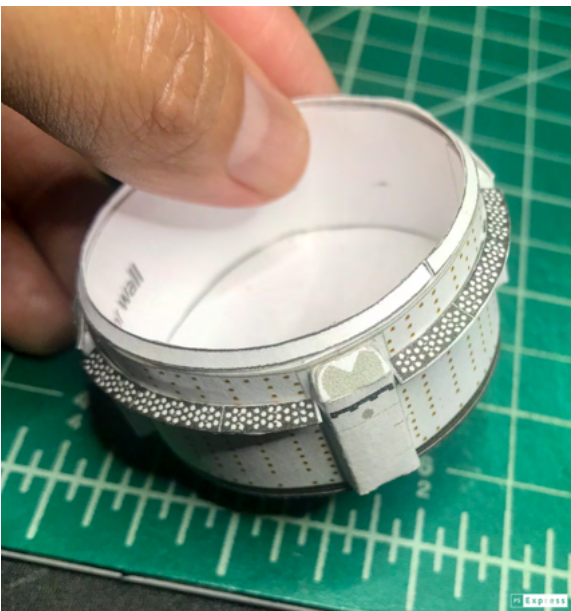

Starliner CFT Assembly Manual

Place magnet

Starliner docking configuration

Building the skirt section (complex version)

Building the skirt section (simple version)

Building the Centaur stage

Putting it all together