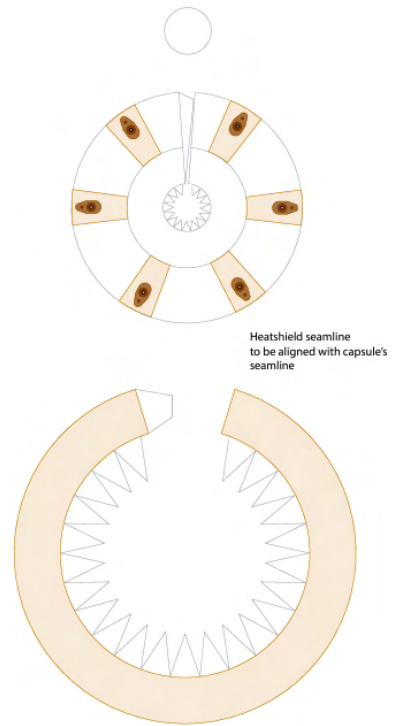

Starliner CFT Assembly Manual

Place magnet

Starliner docking configuration

Building the skirt section (complex version)

Building the skirt section (simple version)

Building the Centaur stage

Putting it all together