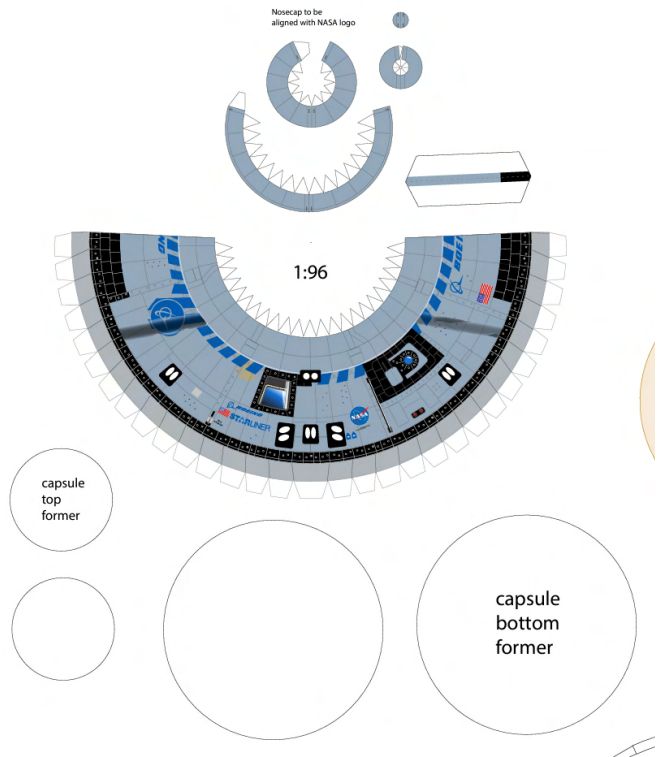

Starliner CFT Assembly Manual

Place magnet

Starliner docking configuration

Building the skirt section (complex version)

Building the skirt section (simple version)

Building the Centaur stage

Putting it all together