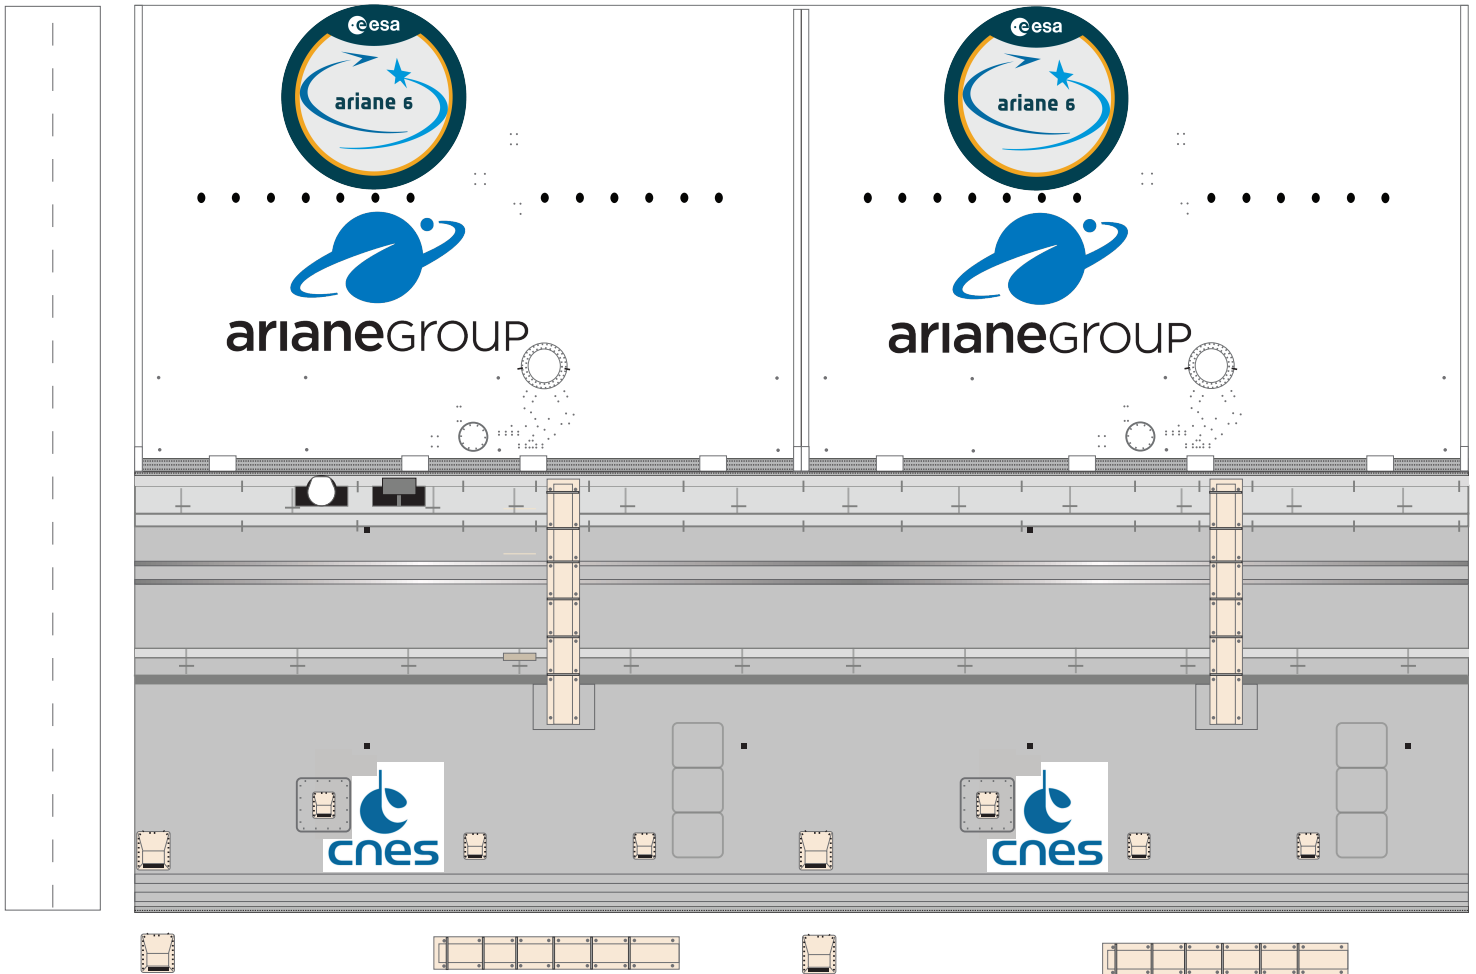

1 cm
1 inch

Ariane 6 Fairing Ogive

Print on Cardstock (110 lb)

1:96 Scale

1 cm
1 inch

Print on Cardstock (110 lb)

Ariane 6 Fairing/Upper Stage

1:96 Scale

Ariane 6 top Core

Print on Cardstock (110 lb)

1:96 Scale

Top Core

Bottom Core

1 cm
1 inch

Ariane 6 bottom Core

Print on Cardstock (110 lb)

1:96 Scale

1 cm
1 inch

Ariane 6 Engine section

Print on Cardstock (110 lb)

Vulcain 2.1

1:96 Scale

1 cm
1 inch

1:96 Scale