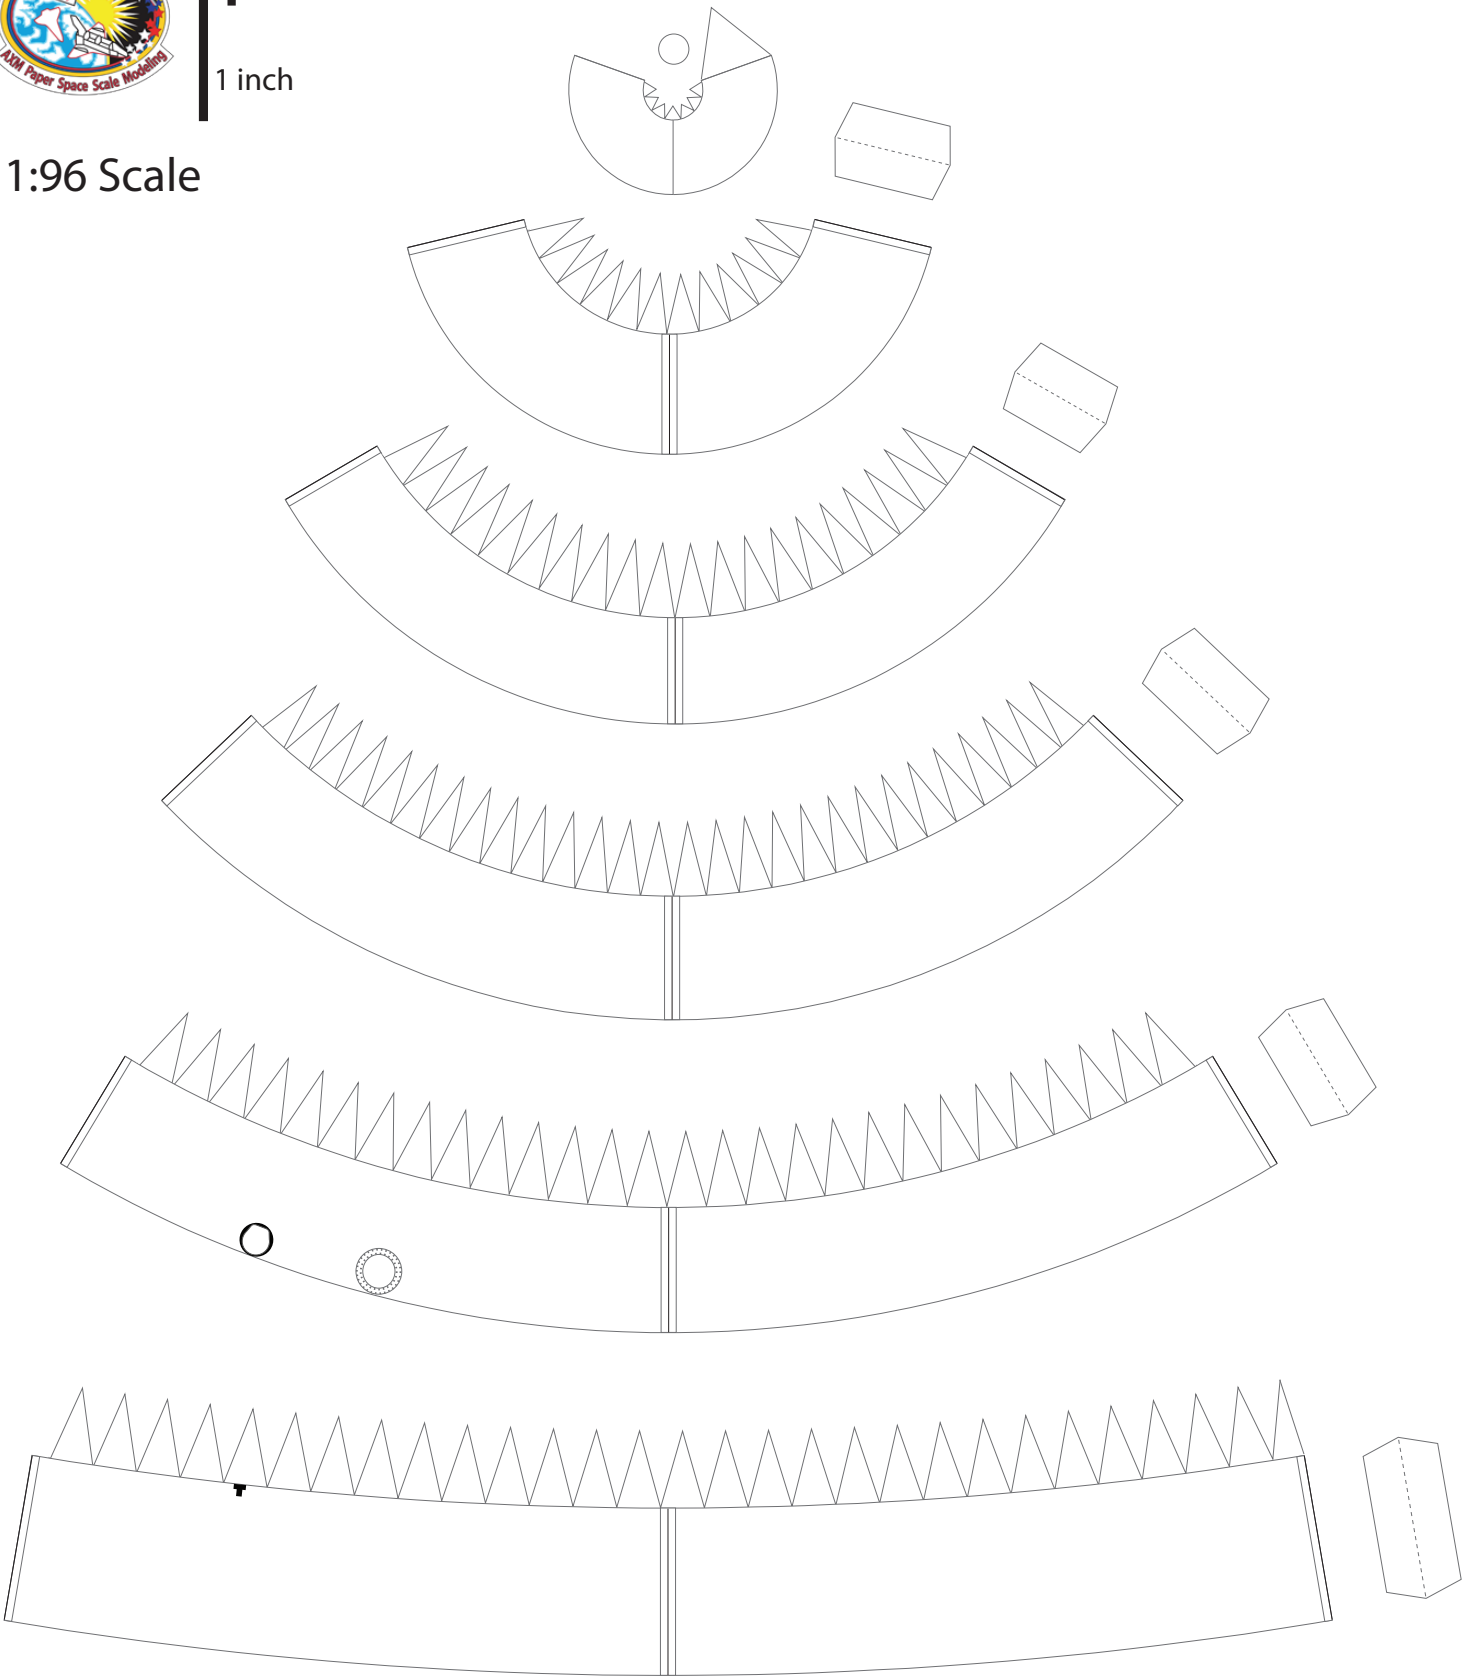

1 cm
1 inch

Ariane 6 Fairing Ogive

Print on Cardstock (110 lb)

1:96 Scale

1 cm
1 inch

Print on Cardstock (110 lb)

Ariane 6 Fairing/Upper Stage

1:96 Scale

Ariane 6 top Core

Print on Cardstock (110 lb)

1:96 Scale

Top Core

Bottom Core

1 cm
1 inch

Ariane 6 bottom Core

Print on Cardstock (110 lb)

1:96 Scale

1 cm
1 inch

Ariane 6 Engine section

Print on Cardstock (110 lb)

Vulcain 2.1

1:96 Scale

1 cm
1 inch

1:96 Scale

Print on Cardstock (110 lb)

ESR 1

1 cm
1 inch

1:96 Scale

Print on Cardstock (110 lb)

ESR 2

1:96 Scale

Ariane 6