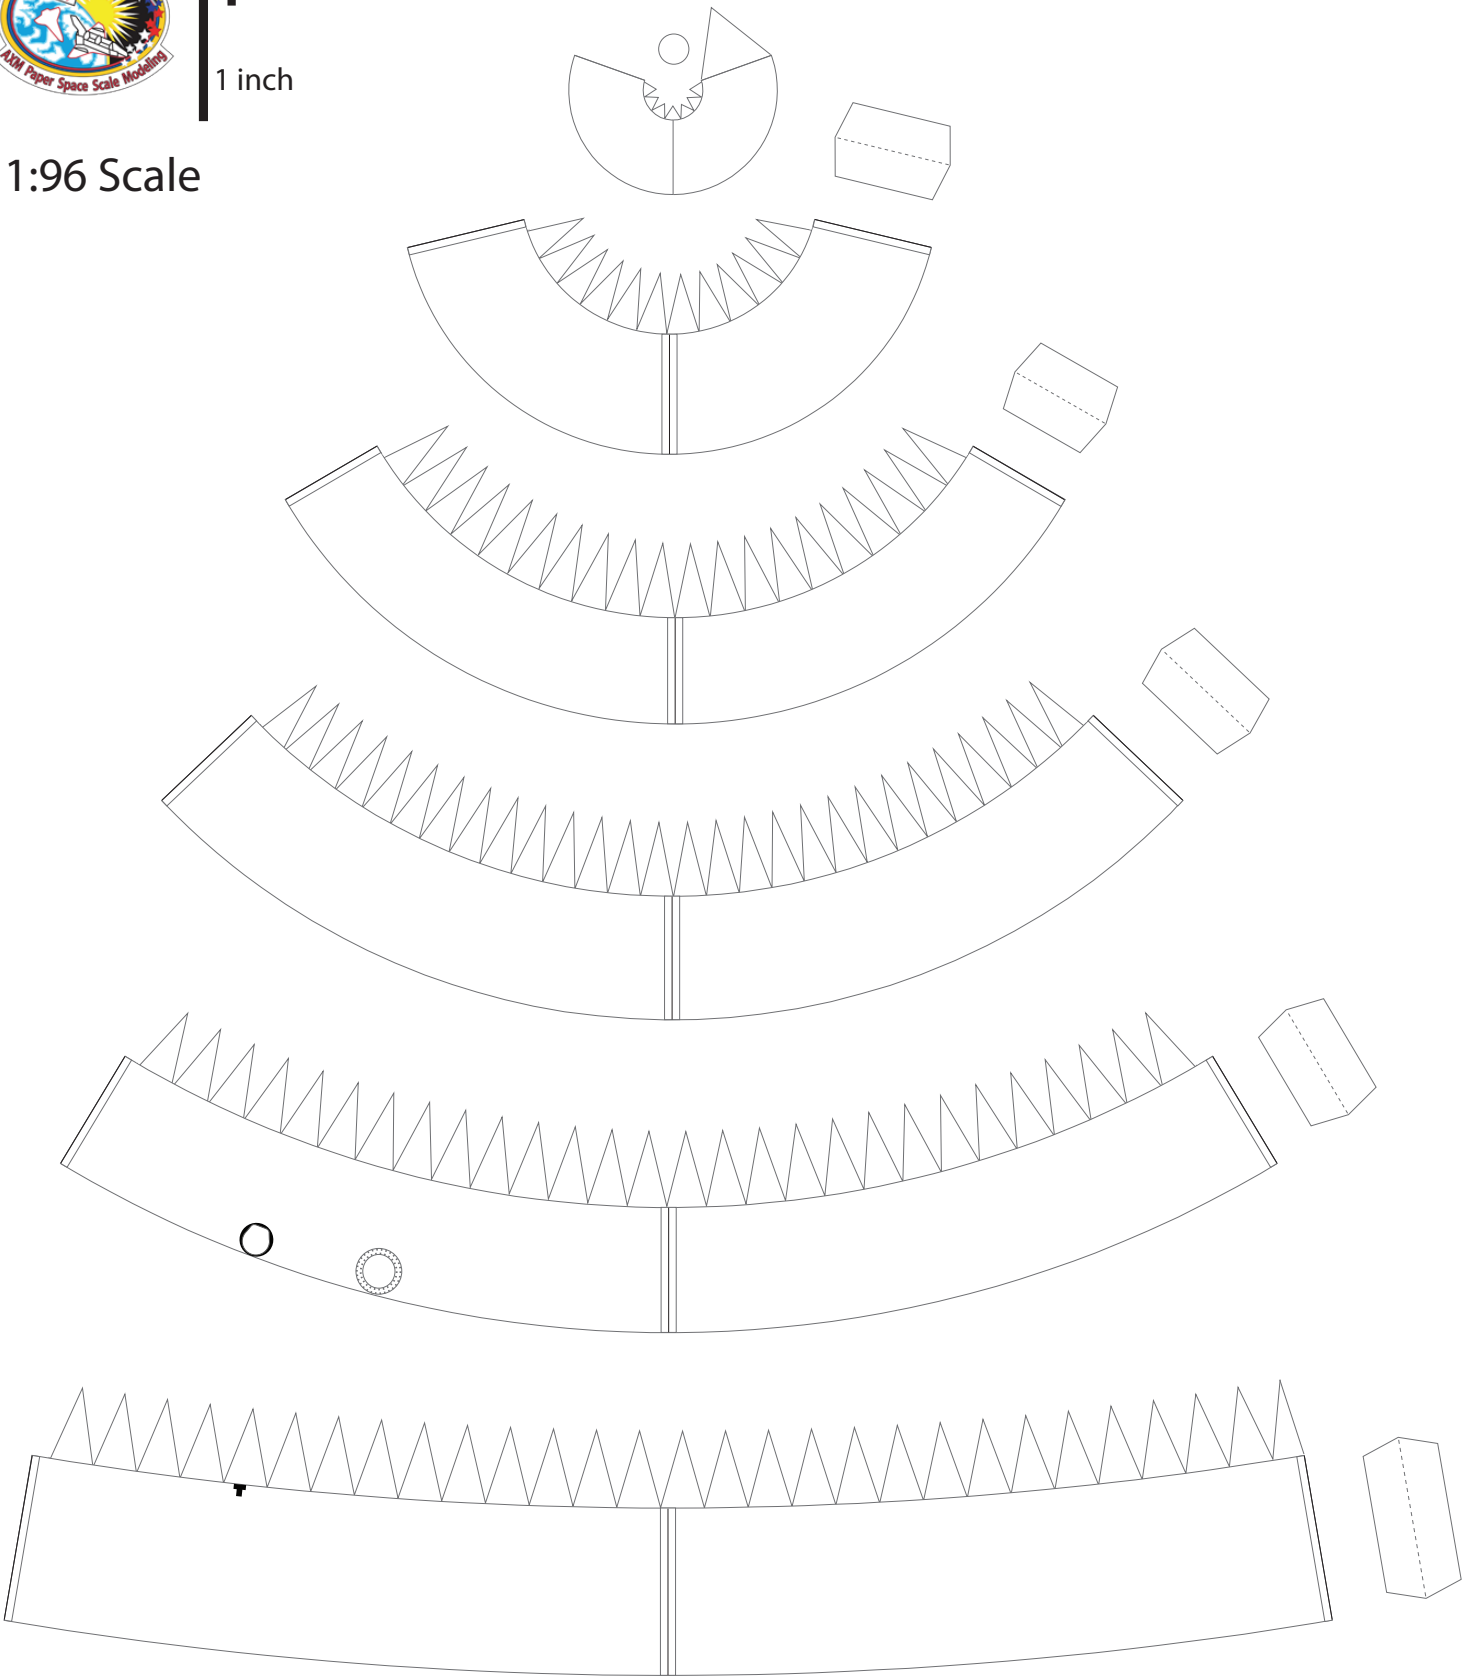

1 cm
1 inch

Ariane 6 Fairing Ogive

Print on Cardstock (110 lb)

1:96 Scale

1 cm
1 inch

Print on Cardstock (110 lb)

Ariane 6 Fairing/Upper Stage

1:96 Scale

Ariane 6 top Core

Print on Cardstock (110 lb)

1:96 Scale

Top Core

Bottom Core

1 cm
1 inch

Ariane 6 bottom Core

Print on Cardstock (110 lb)

1:96 Scale

1 cm
1 inch

Ariane 6 Engine section

Print on Cardstock (110 lb)

Vulcain 2.1

1:96 Scale

inside former

1 cm
1 inch

Print on Cardstock (110 lb)

ESR 1

1:96 Scale

Umbilical tower

1 cm
1 inch

Print on Cardstock (110 lb)

1:96 Scale

Umbilical tower