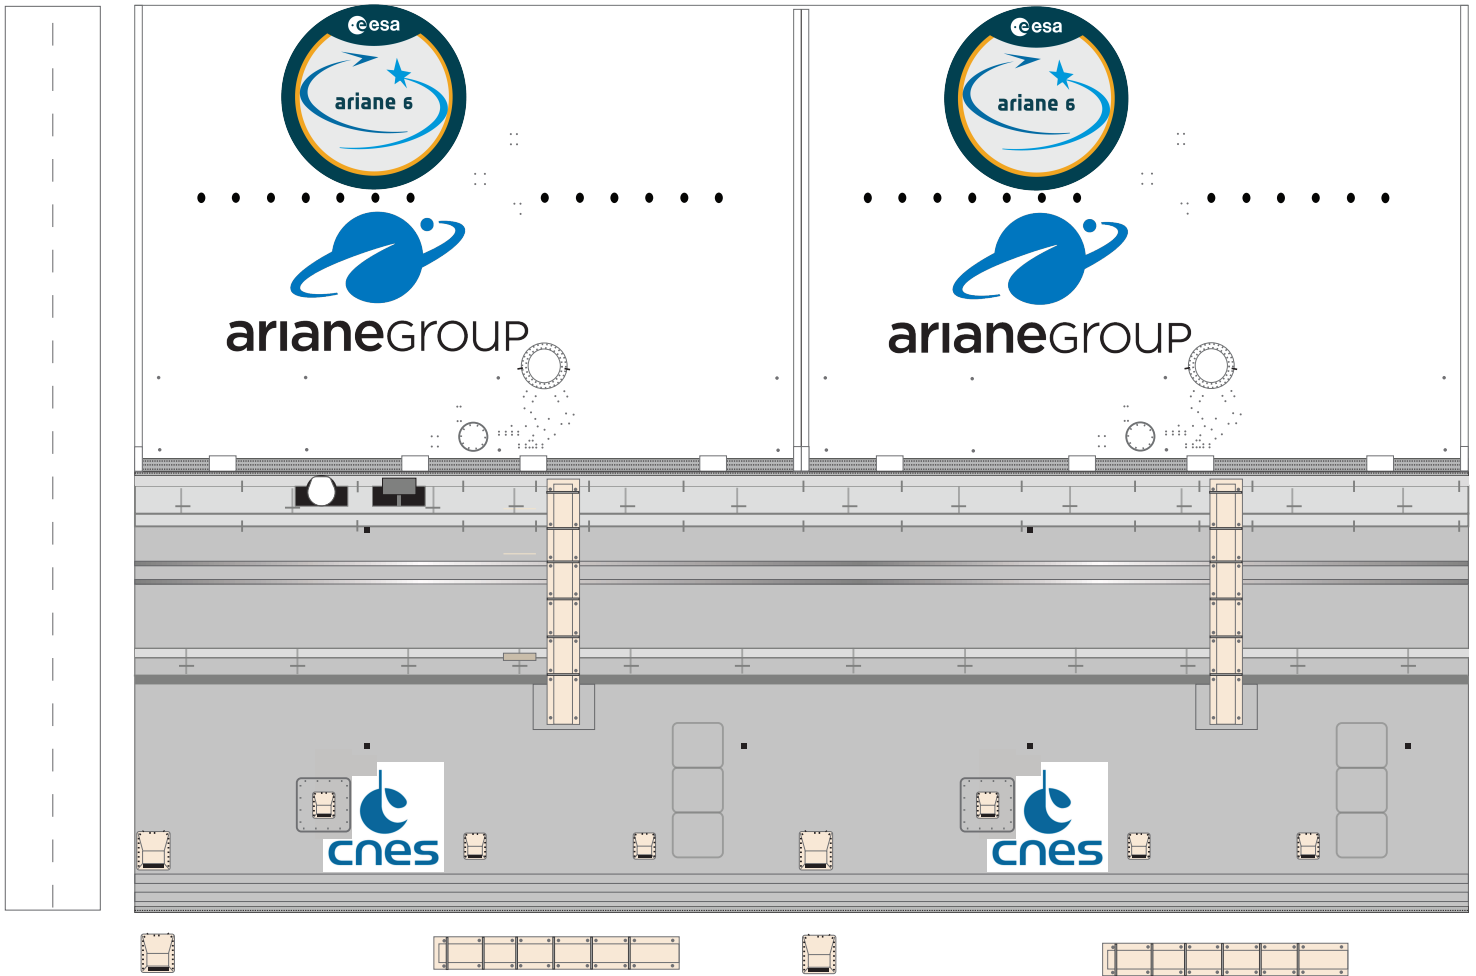

1 cm
1 inch

Ariane 6 Fairing Ogive

Print on Cardstock (110 lb)

1:96 Scale

1 cm
1 inch

Print on Cardstock (110 lb)

Ariane 6 Fairing/Upper Stage

1:96 Scale

Ariane 6 top Core

Print on Cardstock (110 lb)

1:96 Scale

Top Core

Bottom Core

1 cm
1 inch

Ariane 6 bottom Core

Print on Cardstock (110 lb)

1:96 Scale

1 cm
1 inch

Ariane 6 Engine section

Print on Cardstock (110 lb)

Vulcain 2.1

1:96 Scale

inside former

1 cm
1 inch

Print on Cardstock (110 lb)

ESR 1

1:96 Scale

Umbilical tower

1 cm
1 inch

Print on Cardstock (110 lb)

1:96 Scale

Umbilical tower