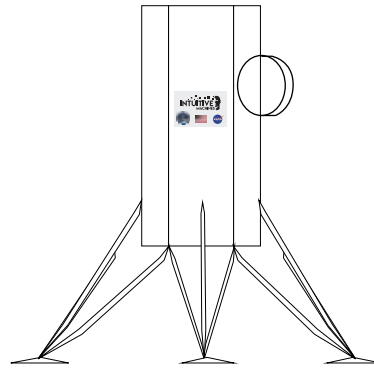

# IM-1 Odysseus

1:100

Design by Thomas Tannahill

Version 2

Details

fuel/oxidiser tanks

leg supports

engine base