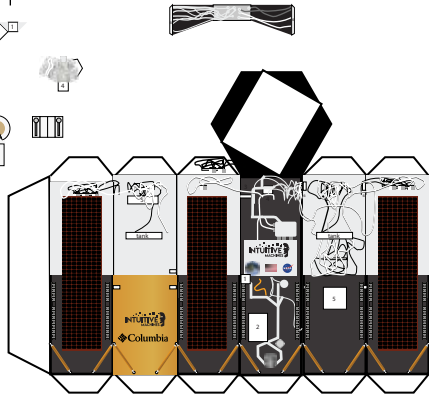

# IM-1 Odysseus

1:100

Design by Thomas Tannahill

Version 2

Details

fuel/oxidiser tanks

leg supports

engine base

engine

Solar Panels  
Landing struts