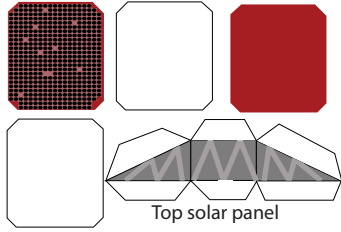

# IM-1 Odysseus

1:100

Design by Thomas Tannahill

Version 2

Details

fuel/oxidiser tanks

leg supports

engine base