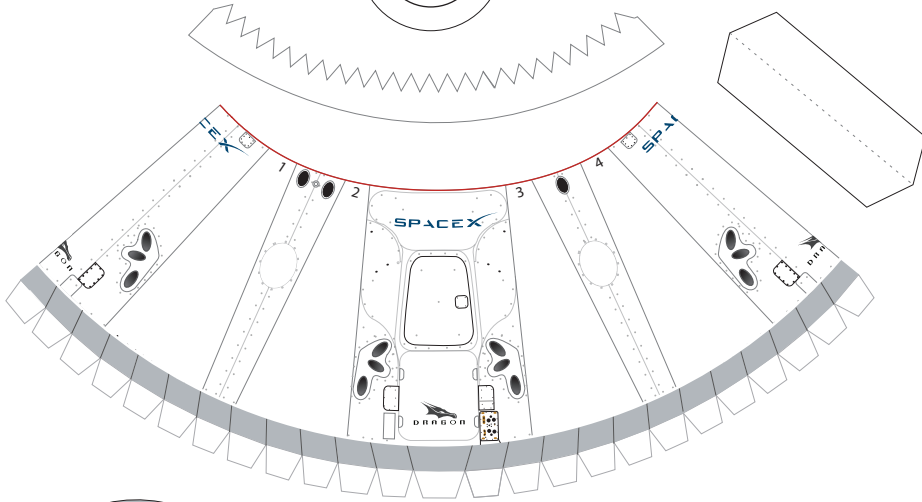

SPACE-X "Dragon 2 Cargo"

Print on Cardstock (90 lbs)

Docking Configuration

CRS-23

1:100 Scale

Nosecone

SPACE-X "Dragon 2 Cargo"

Print on Cardstock (90 lbs)

Detailed trunk CRS-23

1:100 Scale