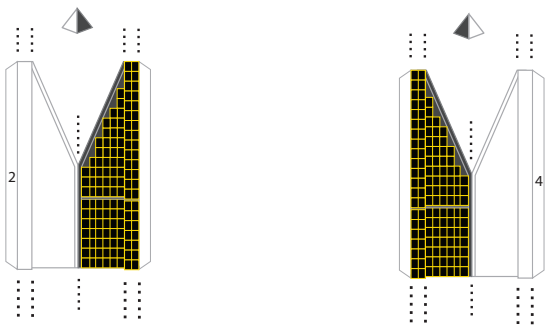

SPACE-X "Dragon 2 Cargo"

Print on Cardstock (90 lbs)

Docking Configuration

CRS-27

1:100 Scale

Nosecone

SPACE-X "Dragon 2 Cargo"

Print on Cardstock (90 lbs)

CRS-27

1:100 Scale

match

bottom

middle

top

Solid panel side of the trunk