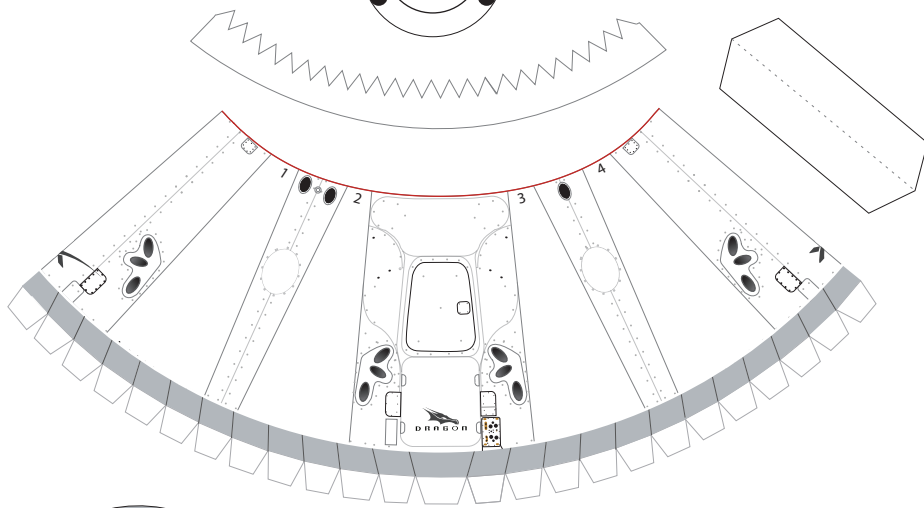

SPACE-X "Dragon 2 Cargo"

Print on Cardstock (90 lbs)

Docking Configuration

CRS-27

1:100 Scale

Nosecone

SPACE-X "Dragon 2 Cargo"

Print on Cardstock (90 lbs)

CRS-27

1:100 Scale

match

bottom

middle

top

Solid panel side of the trunk