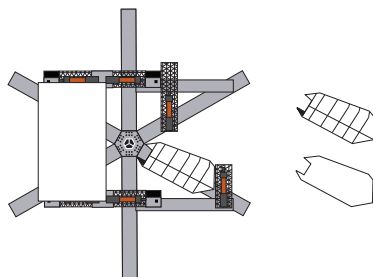

SPACE-X "Dragon 2 Cargo"

Print on Cardstock (90 lbs)

Docking Configuration

CRS-27

1:100 Scale

Nosecone

SPACE-X "Dragon 2 Cargo"

Print on Cardstock (90 lbs)

CRS-27

1:100 Scale

match

bottom

middle

top

Solid panel side of the trunk