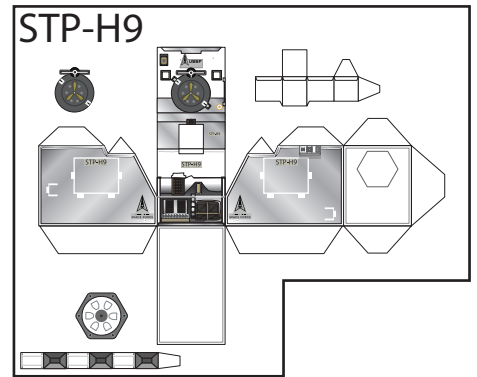

SPACE-X "Dragon 2 Cargo"

Print on Cardstock (90 lbs)

Docking Configuration

CRS-27

1:100 Scale

Nosecone

SPACE-X "Dragon 2 Cargo"

Print on Cardstock (90 lbs)

CRS-27

1:100 Scale

match

bottom

middle

top

Solid panel side of the trunk