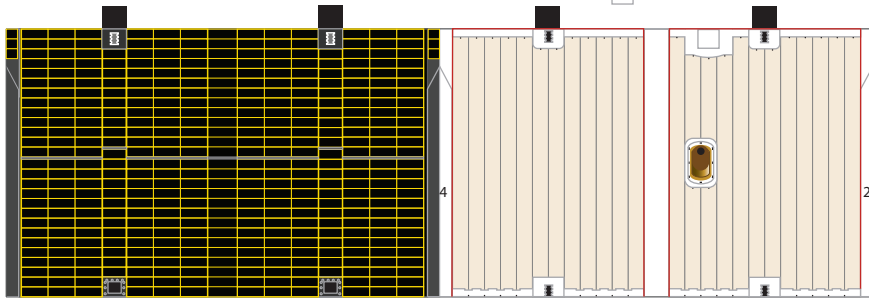

SPACE-X "Dragon 2 Cargo"

Print on Cardstock (90 lbs)

Docking Configuration

CRS-27

1:100 Scale

Nosecone

SPACE-X "Dragon 2 Cargo"

Print on Cardstock (90 lbs)

CRS-27

1:100 Scale

match

bottom

middle

top

Solid panel side of the trunk