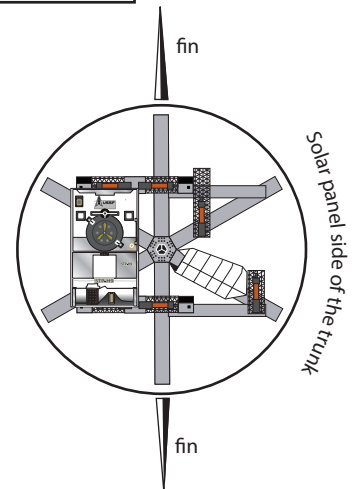

SPACE-X "Dragon 2 Cargo"

Print on Cardstock (90 lbs)

Docking Configuration

CRS-27

1:100 Scale

Nosecone

SPACE-X "Dragon 2 Cargo"

Print on Cardstock (90 lbs)

CRS-27

1:100 Scale

match

bottom

middle

top

Solid panel side of the trunk