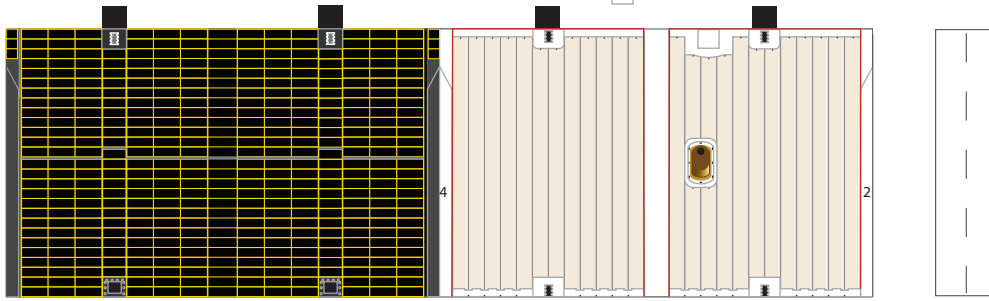

SPACE-X "Dragon 2 Cargo"

Print on Cardstock (90 lbs)

Docking Configuration

CRS-30

1:100 Scale

Nosecone

SPACE-X "Dragon 2 Cargo"

CRS-30

Print on Cardstock (90 lbs)

1:100 Scale

Pump Module

↑
match

bottom

middle

top