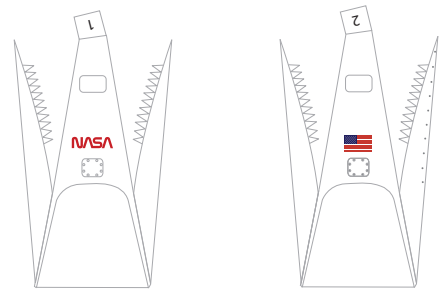

SPACE-X "Dragon 2 Cargo"

Print on Cardstock (90 lbs)

Docking Configuration

CRS-30

1:100 Scale

Nosecone

SPACE-X "Dragon 2 Cargo"

CRS-30

Print on Cardstock (90 lbs)

1:100 Scale

Pump Module

↑
match

bottom

middle

top