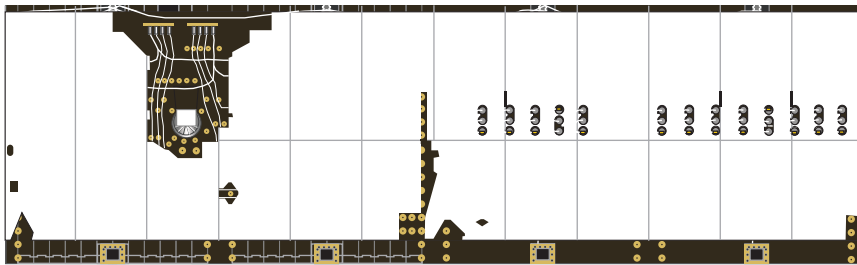

SPACE-X "Dragon 2 Cargo"

Print on Cardstock (90 lbs)

Docking Configuration

CRS-30

1:100 Scale

Nosecone

SPACE-X "Dragon 2 Cargo"

CRS-30

Print on Cardstock (90 lbs)

1:100 Scale

Pump Module

↑
match

bottom

middle

top