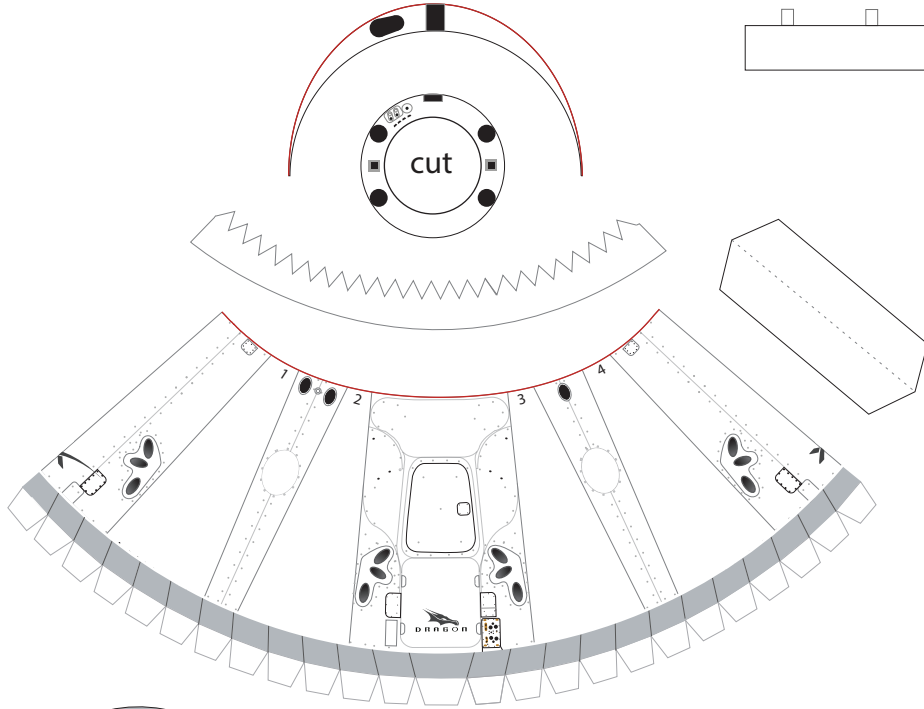

SPACE-X "Dragon 2 Cargo"

Print on Cardstock (90 lbs)

Docking Configuration

CRS-30

1:100 Scale

Nosecone

SPACE-X "Dragon 2 Cargo"

CRS-30

Print on Cardstock (90 lbs)

1:100 Scale

Pump Module

↑
match

bottom

middle

top