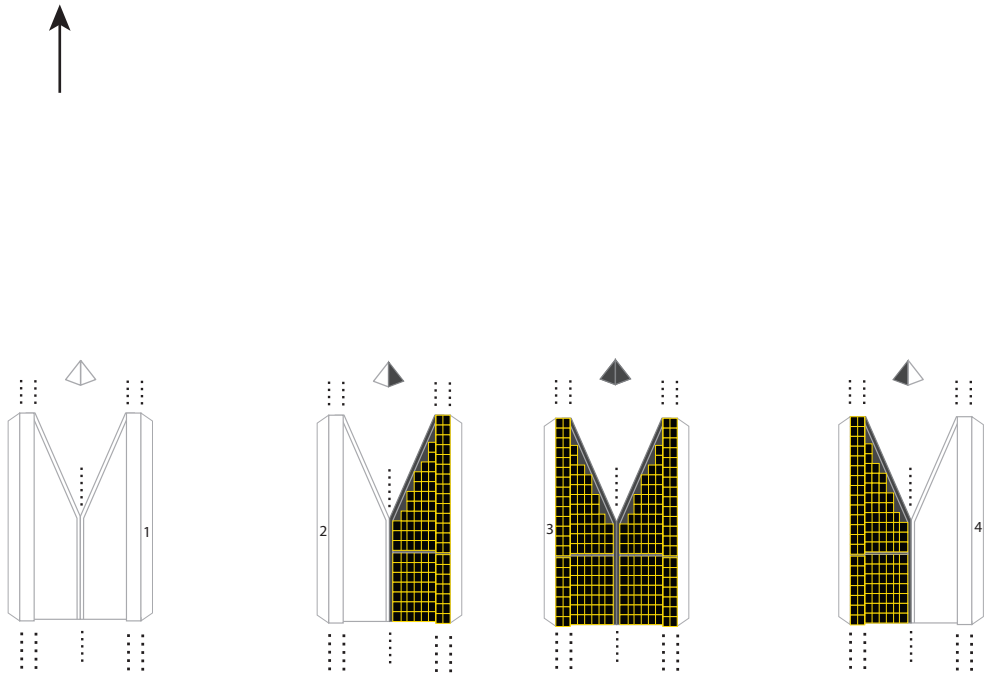

# SPACE-X "Crew Dragon 2" POLARIS DAWN Capsule

Print on Cardstock (90 lbs)

Optional

# SPACE-X "Crew Dragon 2"

Print on Cardstock (90 lbs)

## Detailed trunk

### 1:100 Scale