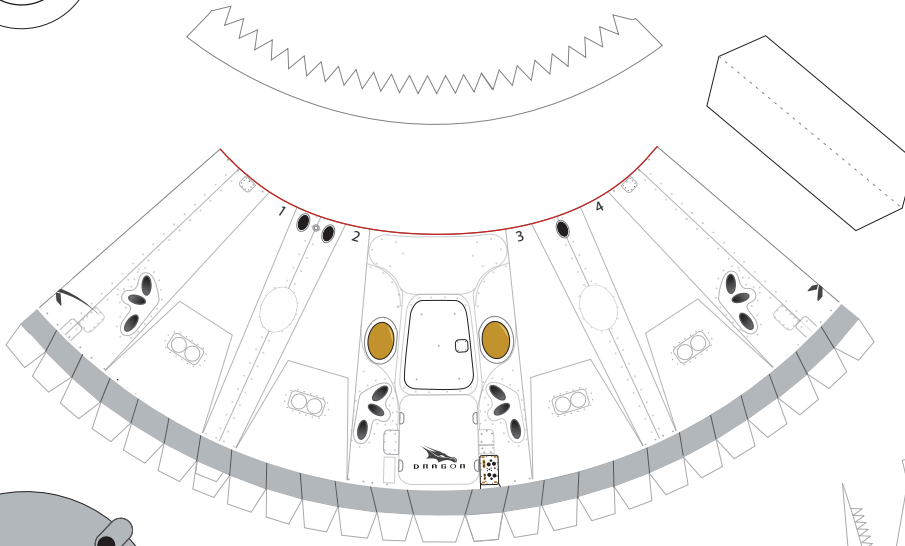

1:100 Scale

# SPACE-X "Crew Dragon 2" POLARIS DAWN Capsule

Print on Cardstock (90 lbs)

Optional

# SPACE-X "Crew Dragon 2"

Print on Cardstock (90 lbs)

## Detailed trunk