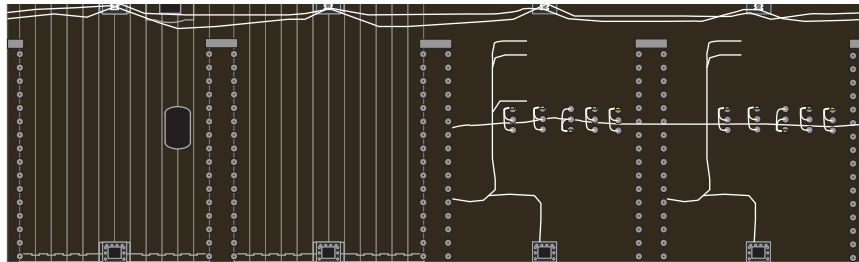

SPACE-X "Crew Dragon 2"

Print on Cardstock (90 lbs)

Detailed trunk

1:100 Scale