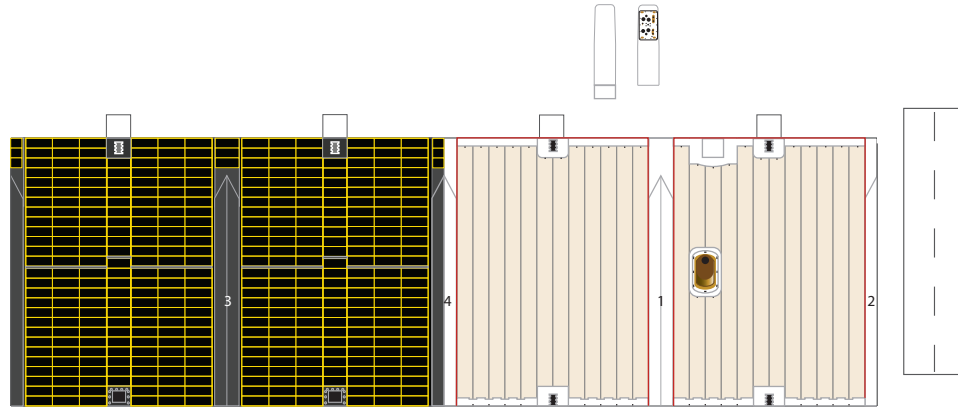

SPACE-X "Crew Dragon 2"

Print on Cardstock (90 lbs)

Detailed trunk

1:100 Scale