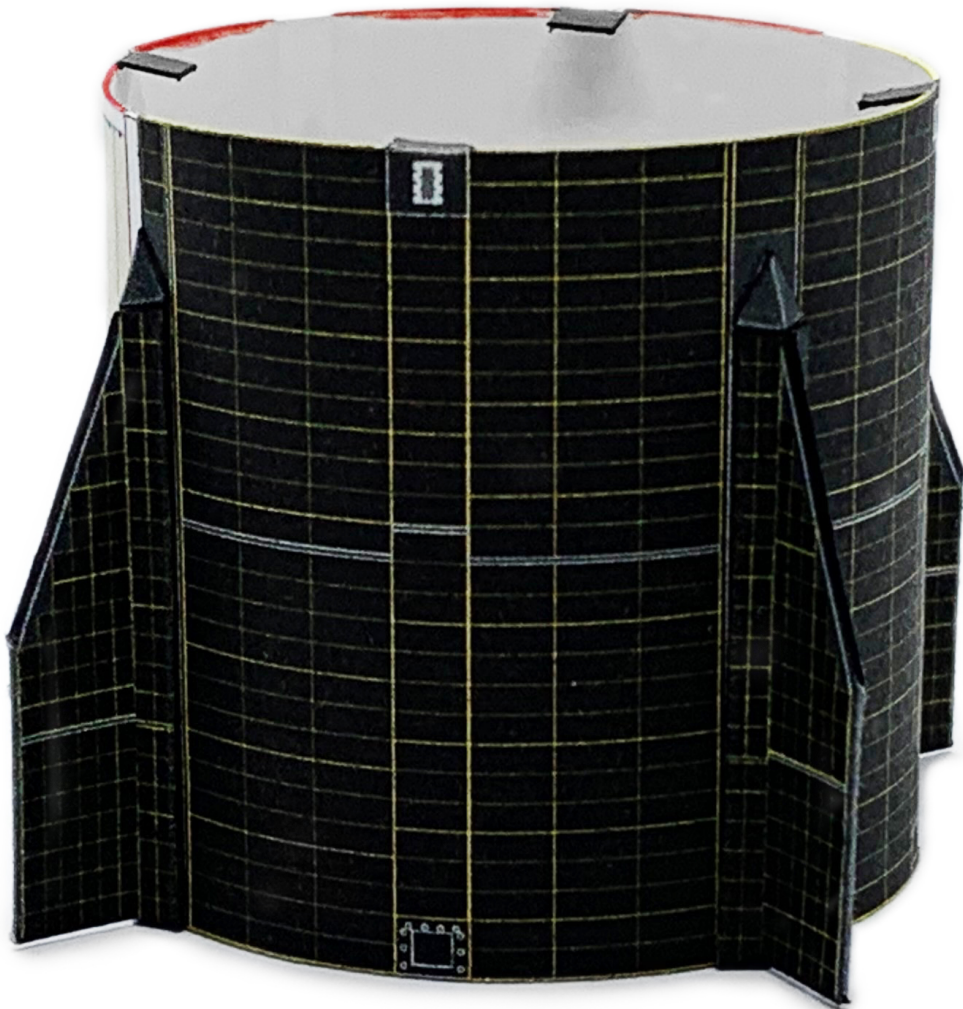

Crew Dragon

Instruction Manual

NO STEP

Capsule

Trunk

1:48

1:100

Designer
AXM Paper Space Scale
Models