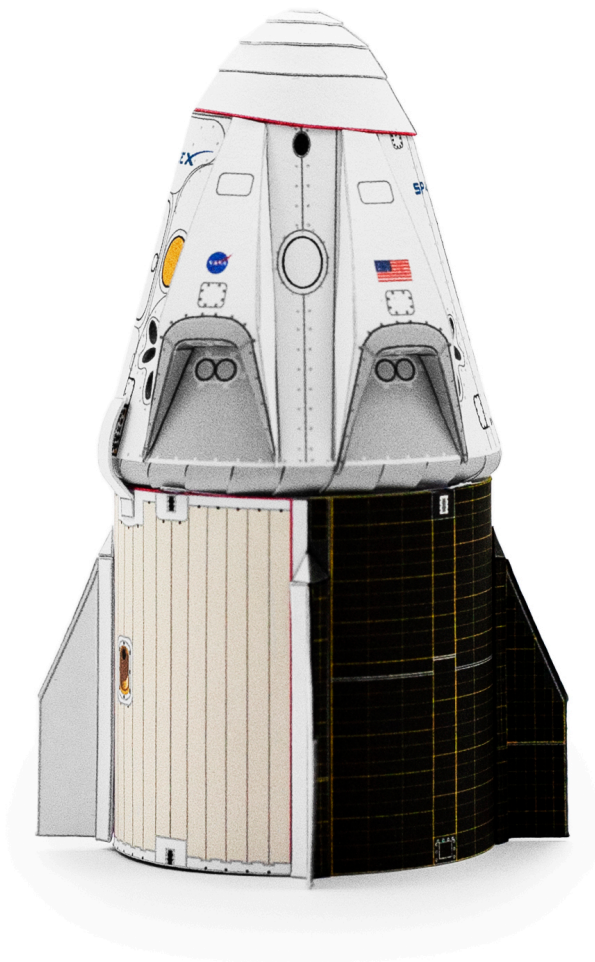

Crew Dragon

Instruction Manual

NO STEP

Capsule

Trunk

1:48

1:100

Designer
AXM Paper Space Scale
Models