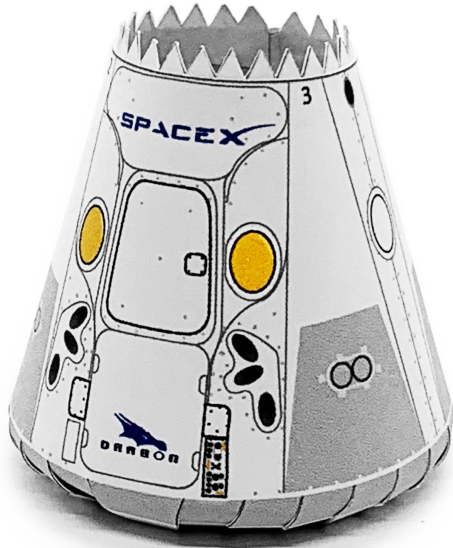

Crew Dragon

Instruction Manual

NO STEP

Capsule

Trunk

1:48

1:100

Designer
AXM Paper Space Scale
Models