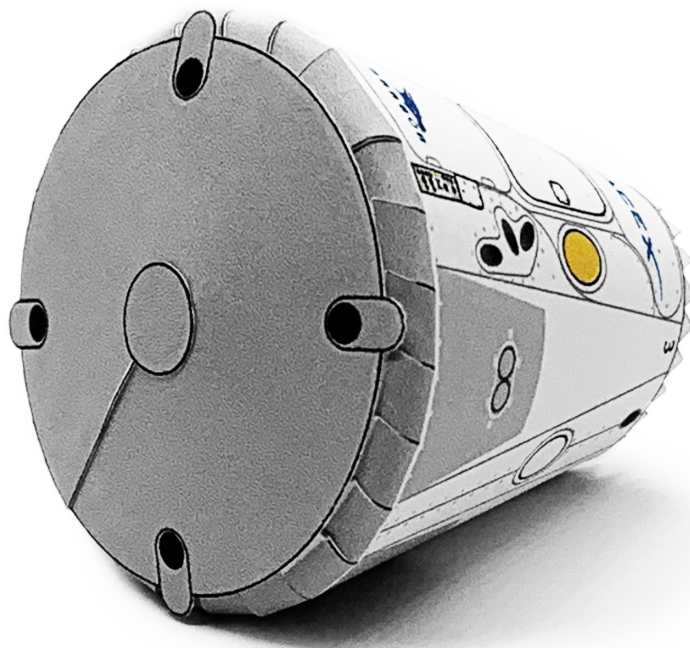

Crew Dragon

Instruction Manual

NO STEP

Capsule

Trunk

1:48

1:100

Designer
AXM Paper Space Scale
Models