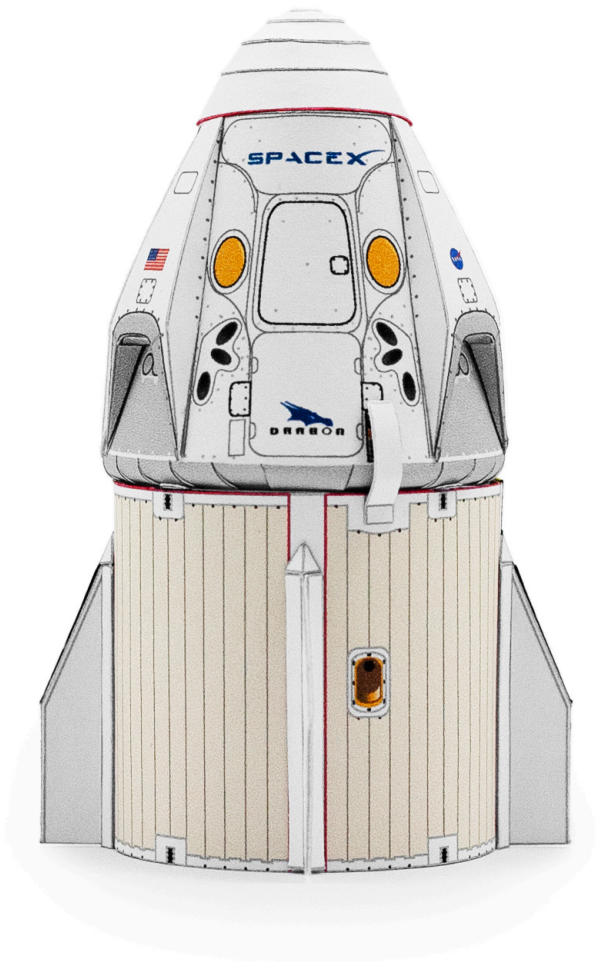

Crew Dragon

Instruction Manual

NO STEP

Capsule

Trunk

1:48

1:100

Designer
AXM Paper Space Scale
Models