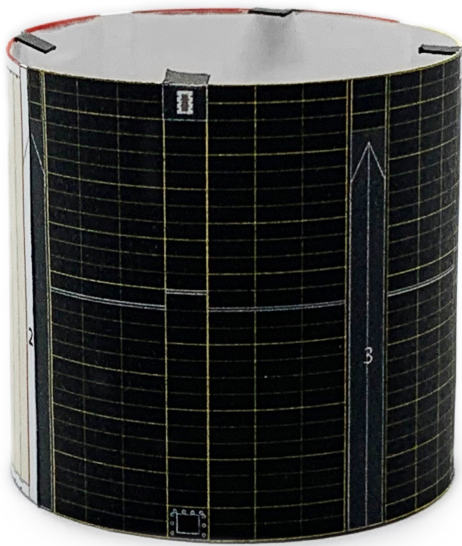

Crew Dragon

Instruction Manual

NO STEP

Capsule

Trunk

1:48

1:100

Designer
AXM Paper Space Scale
Models