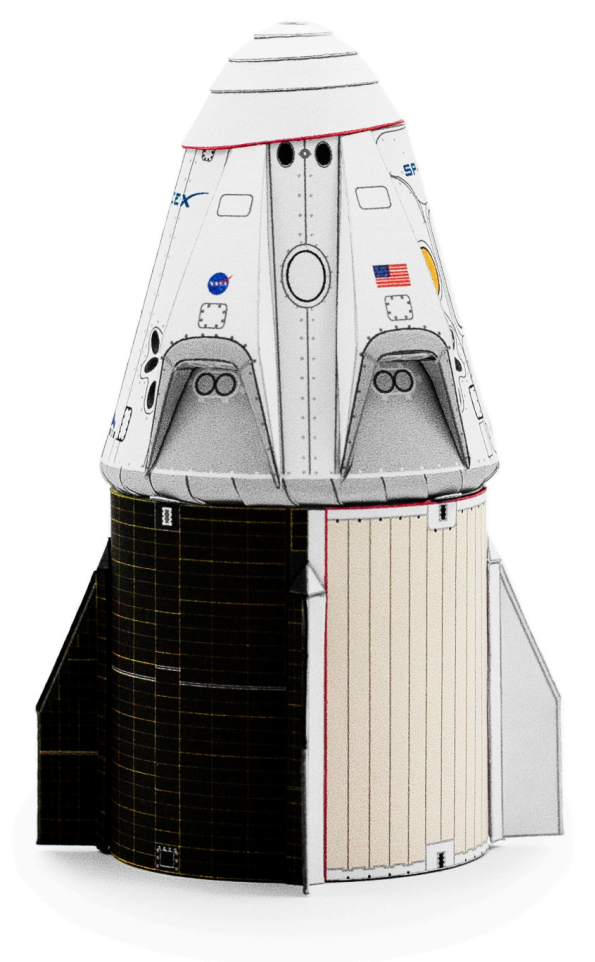

Crew Dragon

Instruction Manual

NO STEP

Capsule

Trunk

1:48

1:100

Designer
AXM Paper Space Scale
Models