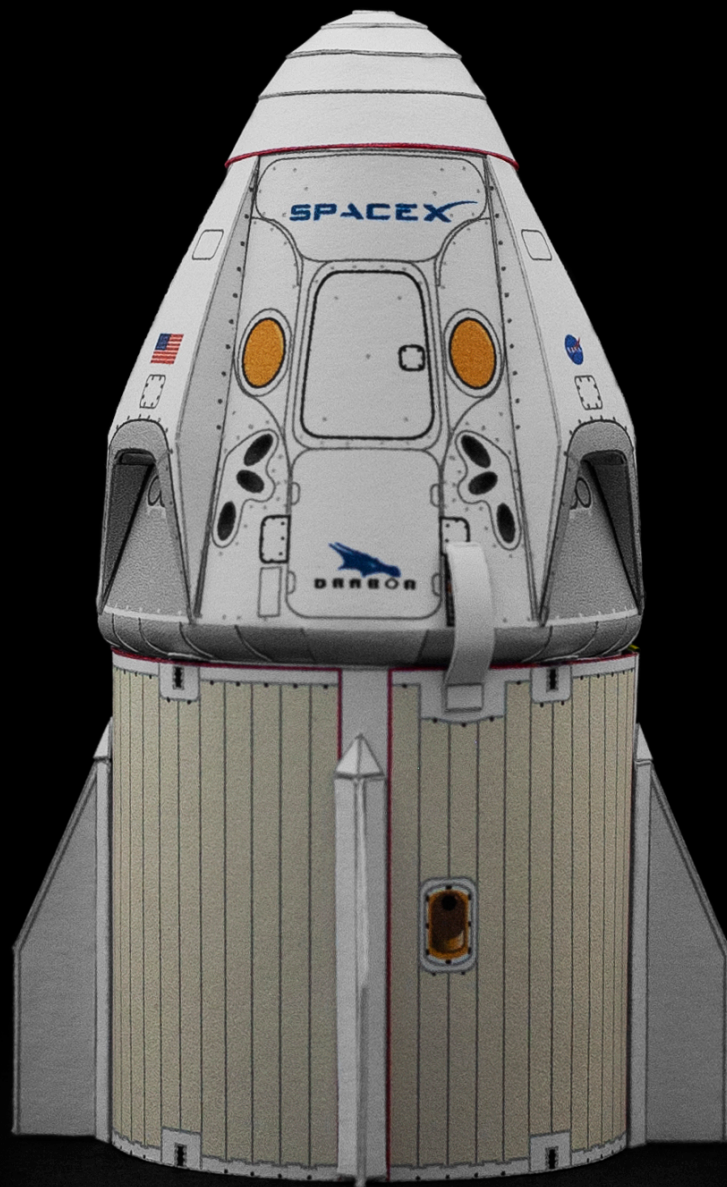

Crew Dragon

Instruction Manual

NO STEP

Capsule

Trunk

1:48

1:100

Designer
AXM Paper Space Scale
Models