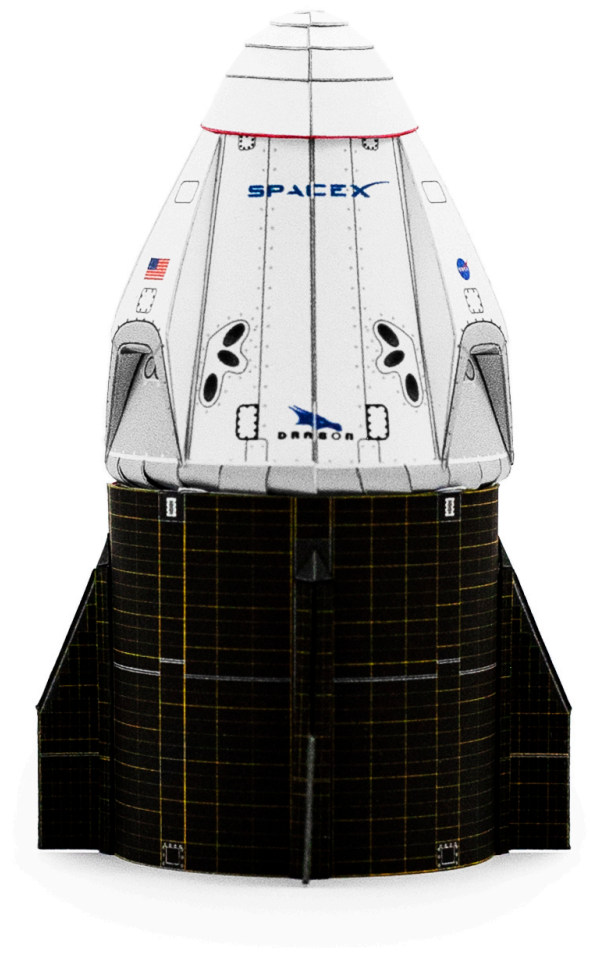

Crew Dragon

Instruction Manual

NO STEP

Capsule

Trunk

1:48

1:100

Designer
AXM Paper Space Scale
Models