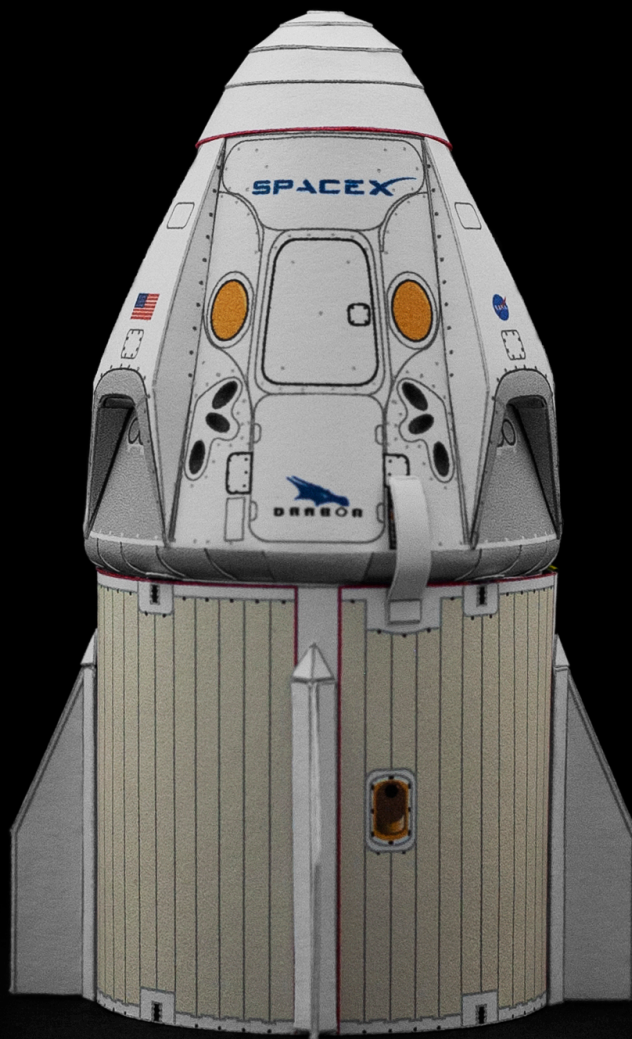

Crew Dragon

Instruction Manual

NO STEP

Capsule

Trunk

1:48

1:100

Designer
AXM Paper Space Scale
Models