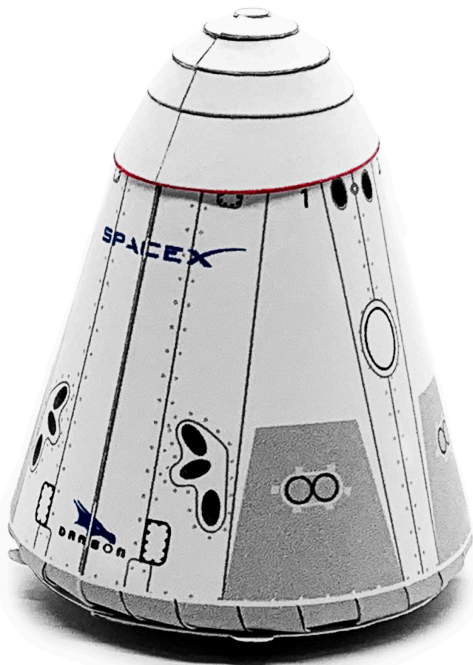

Crew Dragon

Instruction Manual

NO STEP

Capsule

Trunk

1:48

1:100

Designer
AXM Paper Space Scale
Models