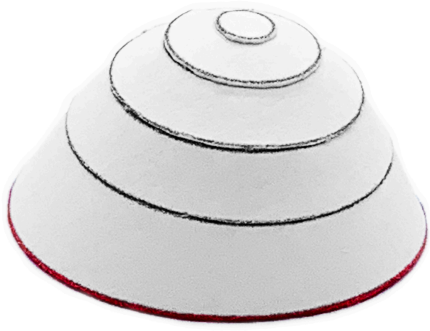

Crew Dragon

Instruction Manual

NO STEP

Capsule

Trunk

1:48

1:100

Designer
AXM Paper Space Scale
Models