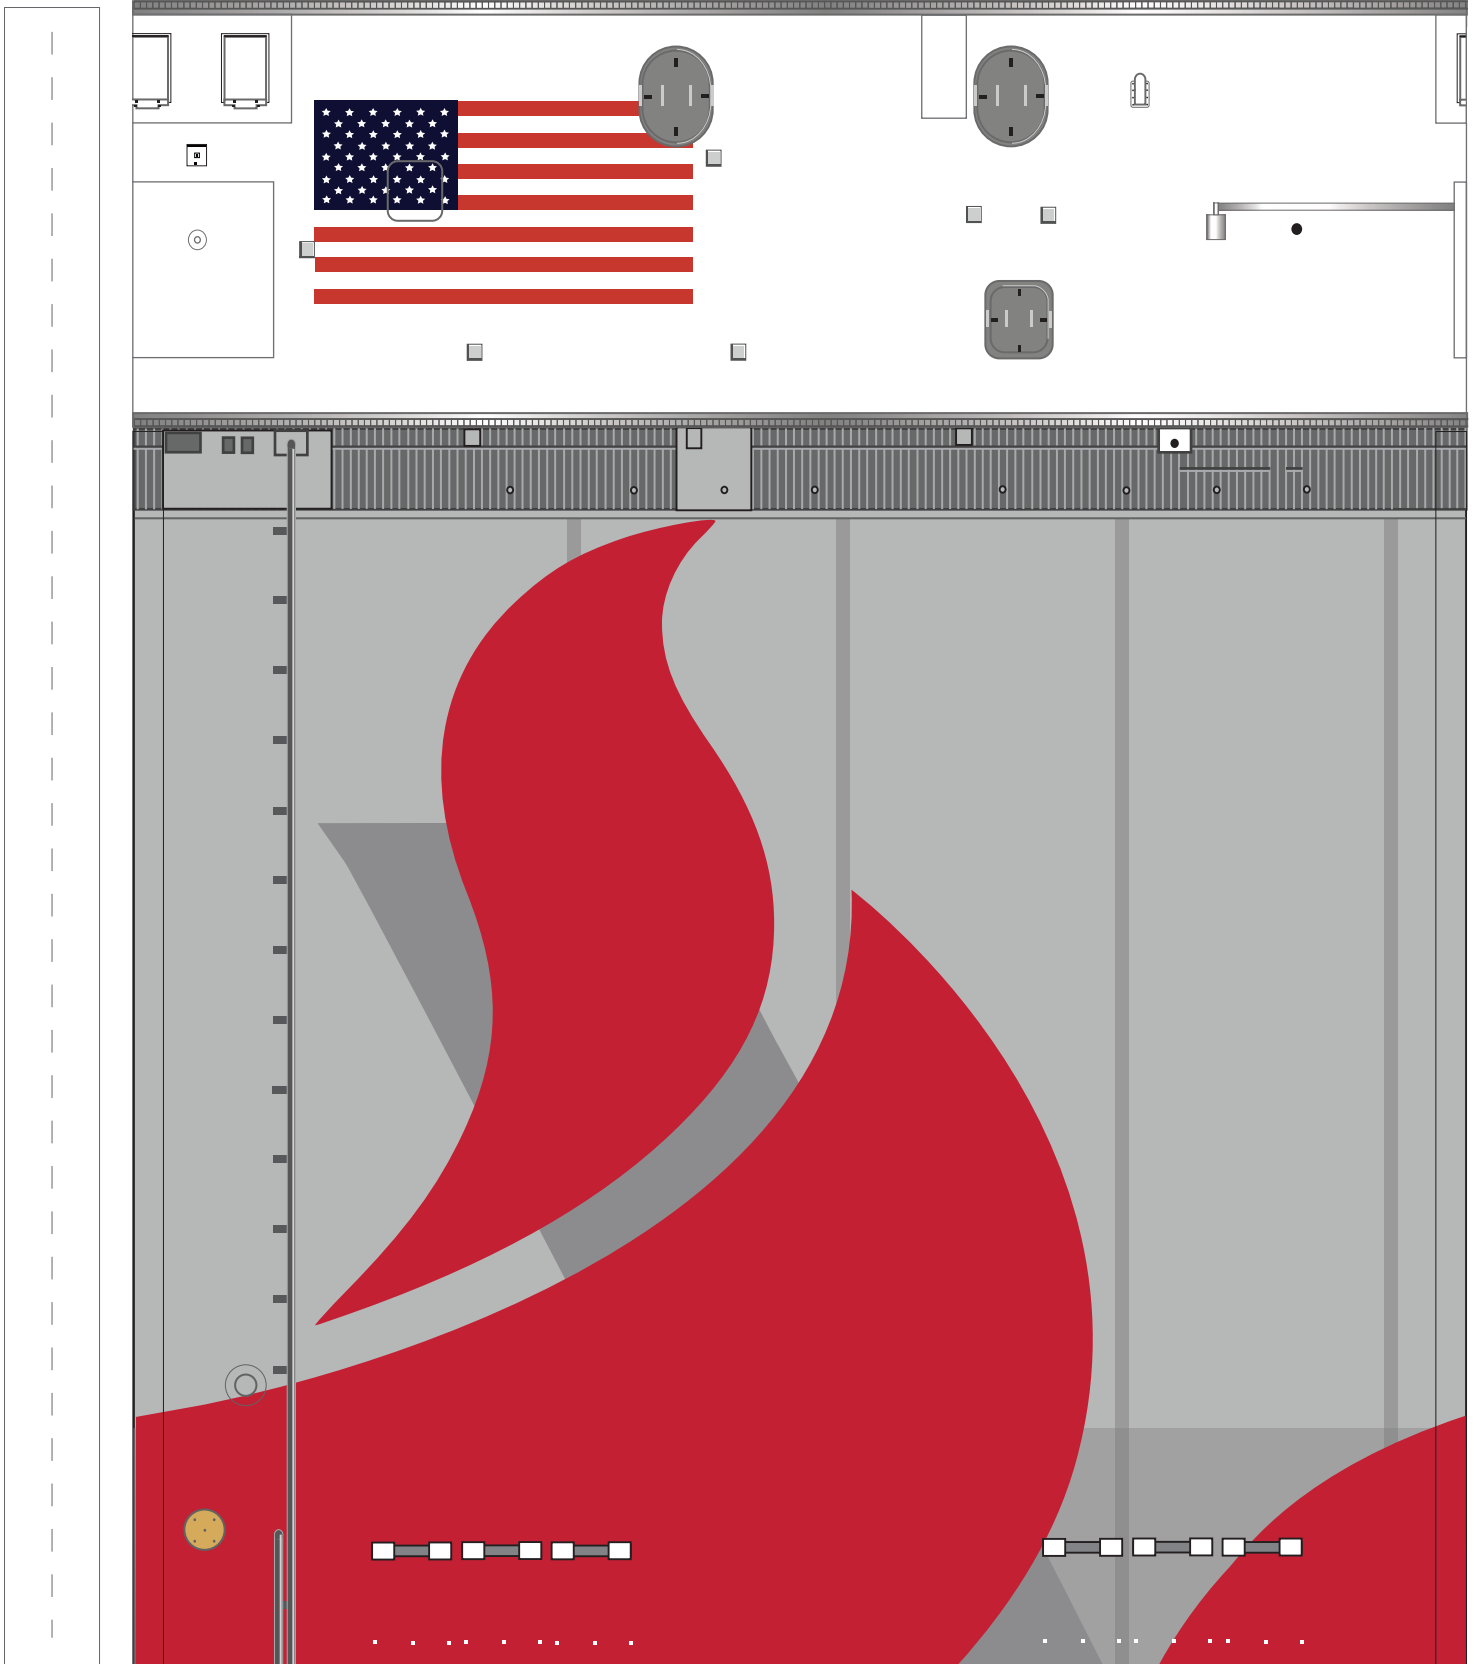

1 cm
1 inch

Vulcan Fairing Ogive

Print on Cardstock (110 lb)

1:96 Scale

1 cm
1 inch

Vulcan Centaur Fairing

51ft Standard PLF

CERT-2

Print on Cardstock (110 lb)

1:96 Scale

Fairing
Centaur stage

Centaur stage
Interstage

Vulcan Centaur

Print on Cardstock (110 lb)

Revised

1:96 Scale

Vulcan Centaur

Print on Cardstock (110 lb)

1:96 Scale

align with middle side SRB

align with middle side SRB

Vulcan Centaur

Print on Cardstock (110 lb)

Engine section