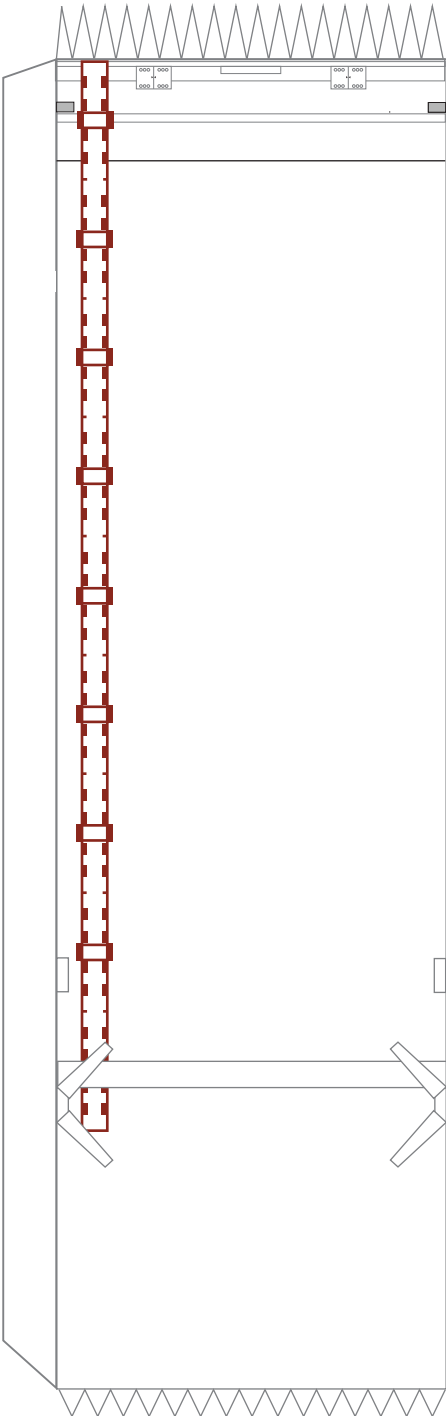

Vulcan Centaur Solid Rocket Booster

GEM-63 XL

1:96 Scale