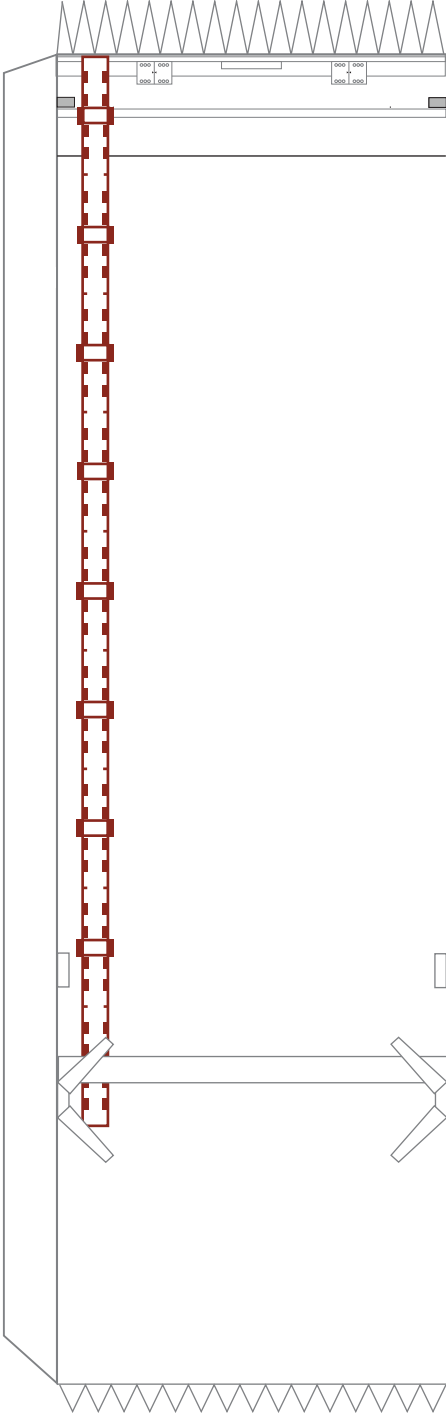

Vulcan Centaur Solid Rocket Booster

GEM-63 XL

1:96 Scale