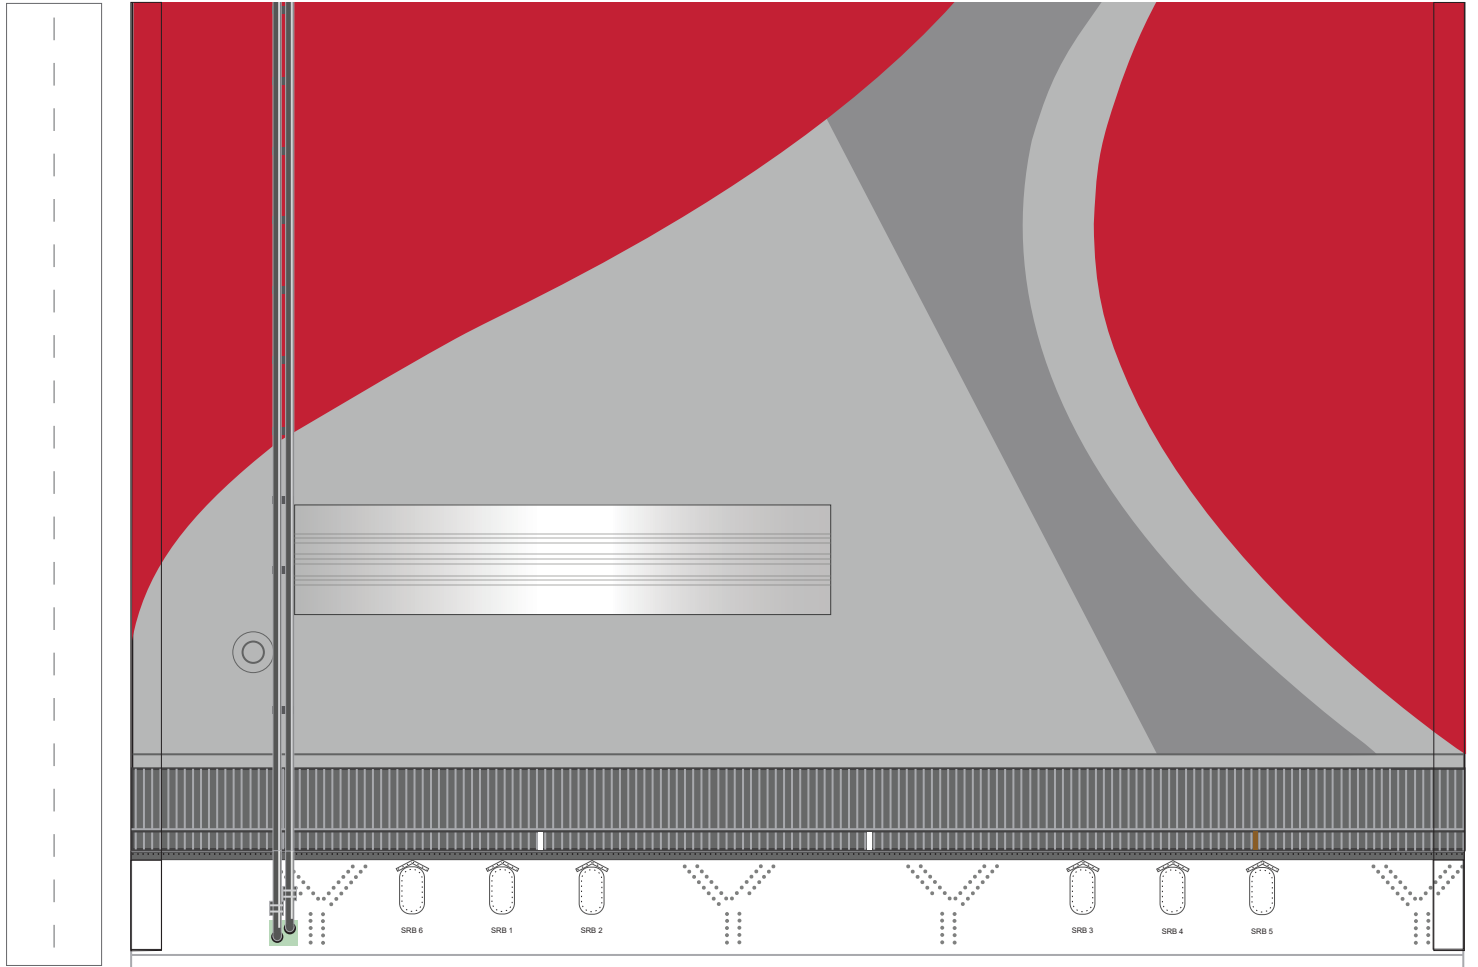

1 cm
1 inch

Vulcan Fairing Ogive

Print on Cardstock (110 lb)

1:96 Scale

1 cm
1 inch

Vulcan Centaur Fairing

51ft Standard PLF

CERT-2

Print on Cardstock (110 lb)

1:96 Scale

Fairing
Centaur stage

Centaur stage
Interstage

Vulcan Centaur

Print on Cardstock (110 lb)

Revised

1:96 Scale

Vulcan Centaur

Print on Cardstock (110 lb)

1:96 Scale

align with middle side SRB

align with middle side SRB

Vulcan Centaur

Print on Cardstock (110 lb)

Engine section

1:96 Scale

oval bottom

oval top

glue oval structure

oval structure

top

BE4 engines

bottom