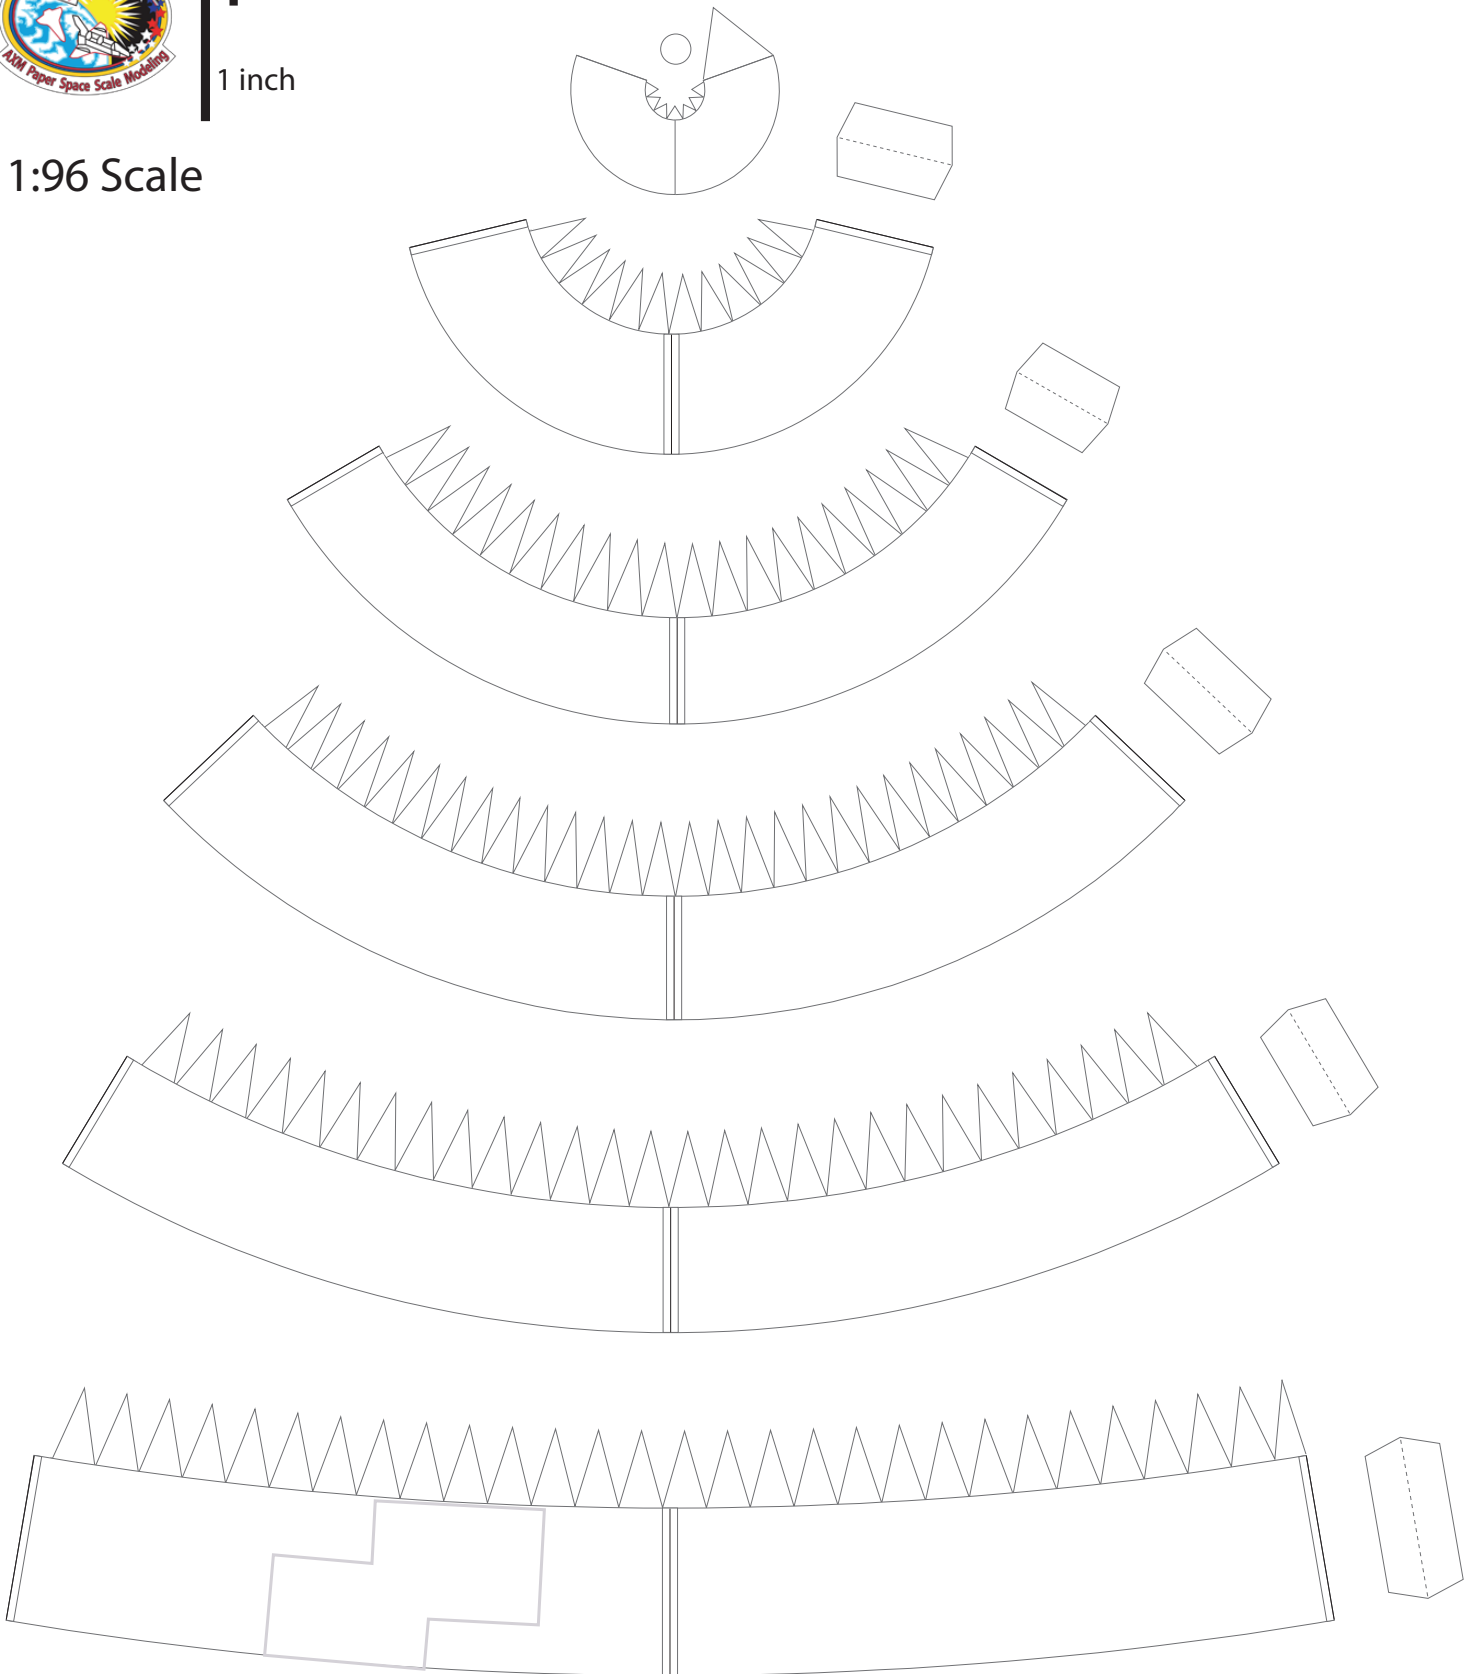

1 cm
1 inch

Vulcan Fairing Ogive

Print on Cardstock (110 lb)

1:96 Scale

1 cm
1 inch

Vulcan Centaur Fairing

51ft Standard PLF

CERT-2

Print on Cardstock (110 lb)

1:96 Scale

Fairing
Centaur stage

Centaur stage
Interstage

Vulcan Centaur

Print on Cardstock (110 lb)

Revised

1:96 Scale

Vulcan Centaur

Print on Cardstock (110 lb)

1:96 Scale

align with middle side SRB

align with middle side SRB

Vulcan Centaur

Print on Cardstock (110 lb)

Engine section

1:96 Scale

oval bottom

oval top

glue oval structure

oval structure

top

BE4 engines

bottom