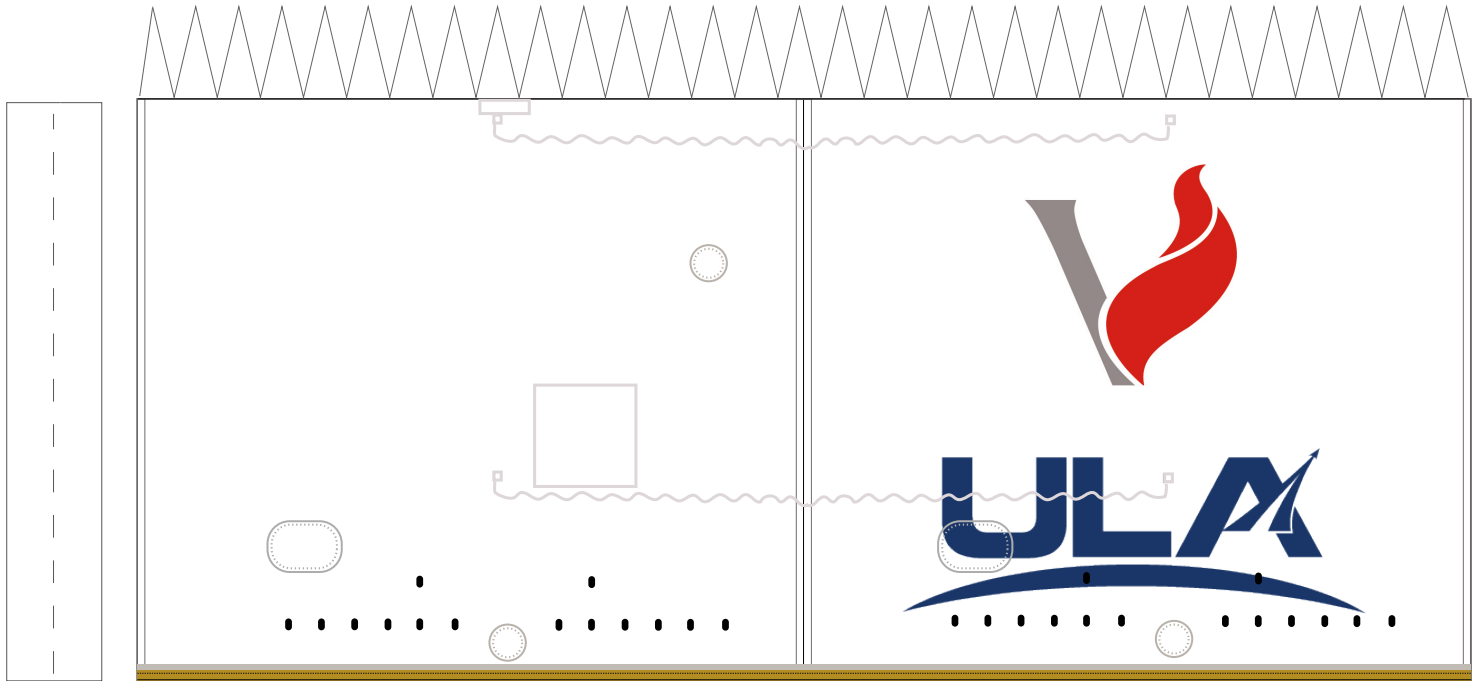

1 cm
1 inch

Vulcan Fairing Ogive

Print on Cardstock (110 lb)

1:96 Scale

1 cm
1 inch

Vulcan Centaur Fairing

51ft Standard PLF

CERT-2

Print on Cardstock (110 lb)

1:96 Scale

Fairing
Centaur stage

Centaur stage
Interstage

Vulcan Centaur

Print on Cardstock (110 lb)

Revised

1:96 Scale

Vulcan Centaur

Print on Cardstock (110 lb)

1:96 Scale

align with middle side SRB

align with middle side SRB

Vulcan Centaur

Print on Cardstock (110 lb)

Engine section