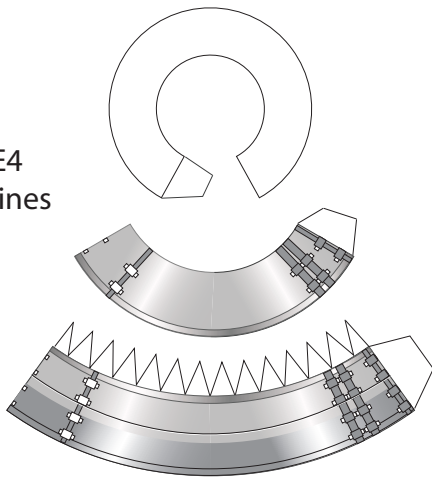

Vulcan Centaur

Print on Cardstock (110 lb)

1:96 Scale

align with middle side SRB

align with middle side SRB

1:96 Scale

Vulcan Centaur

Engine section

Print on Cardstock (110 lb)

oval bottom

oval top

glue oval structure

oval structure

top

BE4 engines

bottom

1 cm
1 inch

Print on Cardstock (110 lb)

Vulcan Centaur Solid Rocket Booster

GEM-63 XL

1:96 Scale

Print on Cardstock (110 lb)

Vulcan Centaur Base template

(use foam board and glue stand cones)