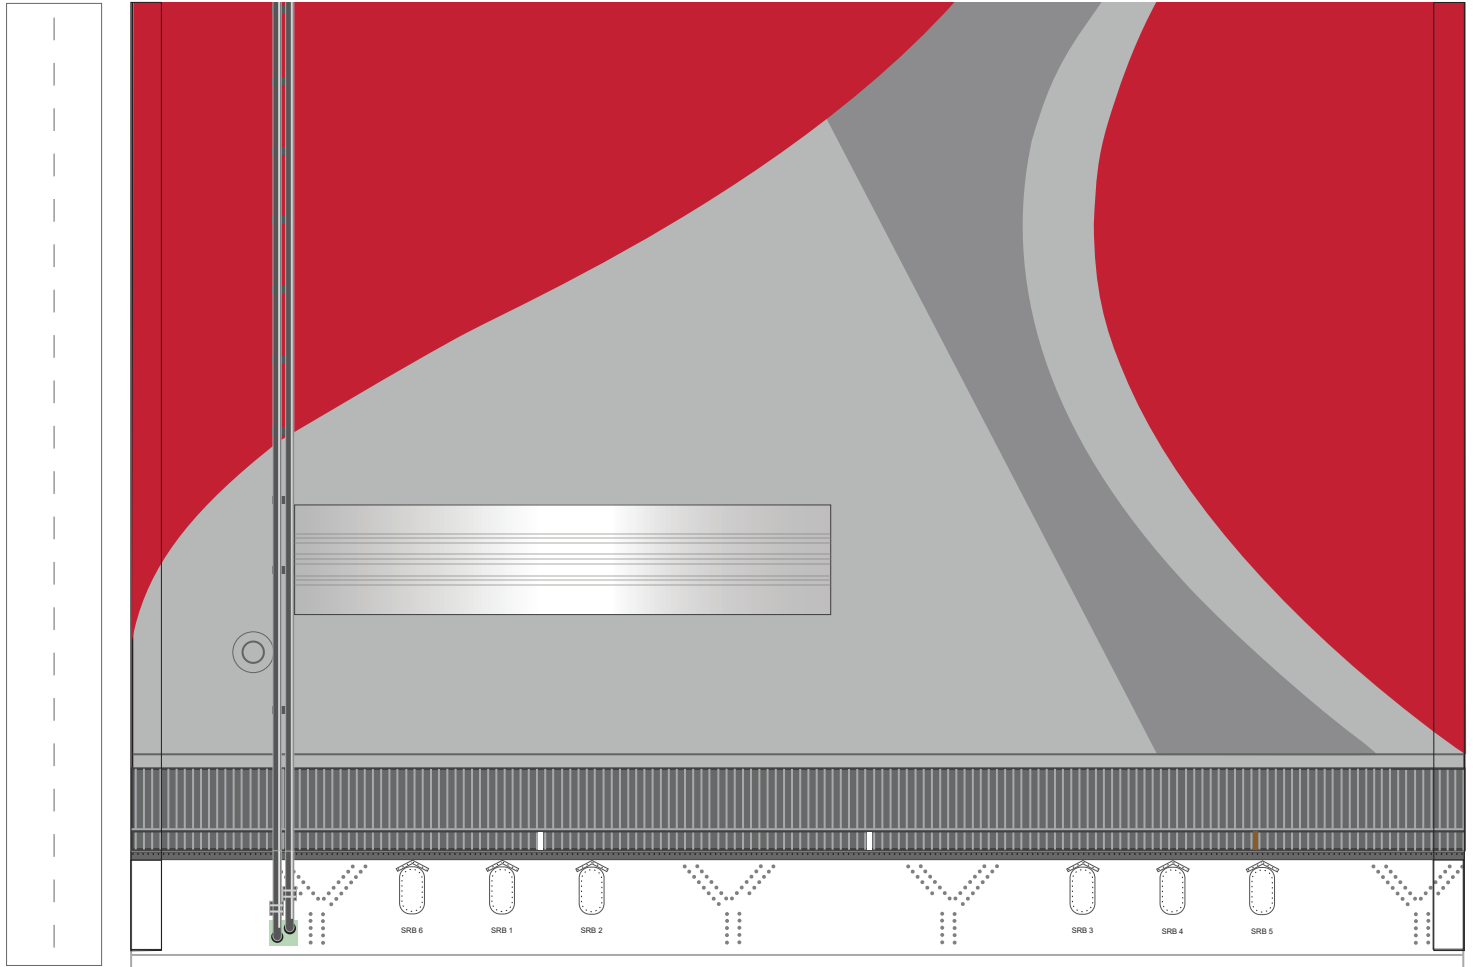

1 cm
1 inch

Vulcan Fairing Ogive

Print on Cardstock (110 lb)

1:96 Scale

1 cm
1 inch

Vulcan Centaur Fairing

51ft Standard PLF

CERT-2

Print on Cardstock (110 lb)

1:96 Scale

Fairing
Centaur stage

Centaur stage
Interstage

Vulcan Centaur

Print on Cardstock (110 lb)

Revised

1:96 Scale

Vulcan Centaur

Print on Cardstock (110 lb)

1:96 Scale

align with middle side SRB

align with middle side SRB

1:96 Scale

Vulcan Centaur

Engine section

1:96 Scale