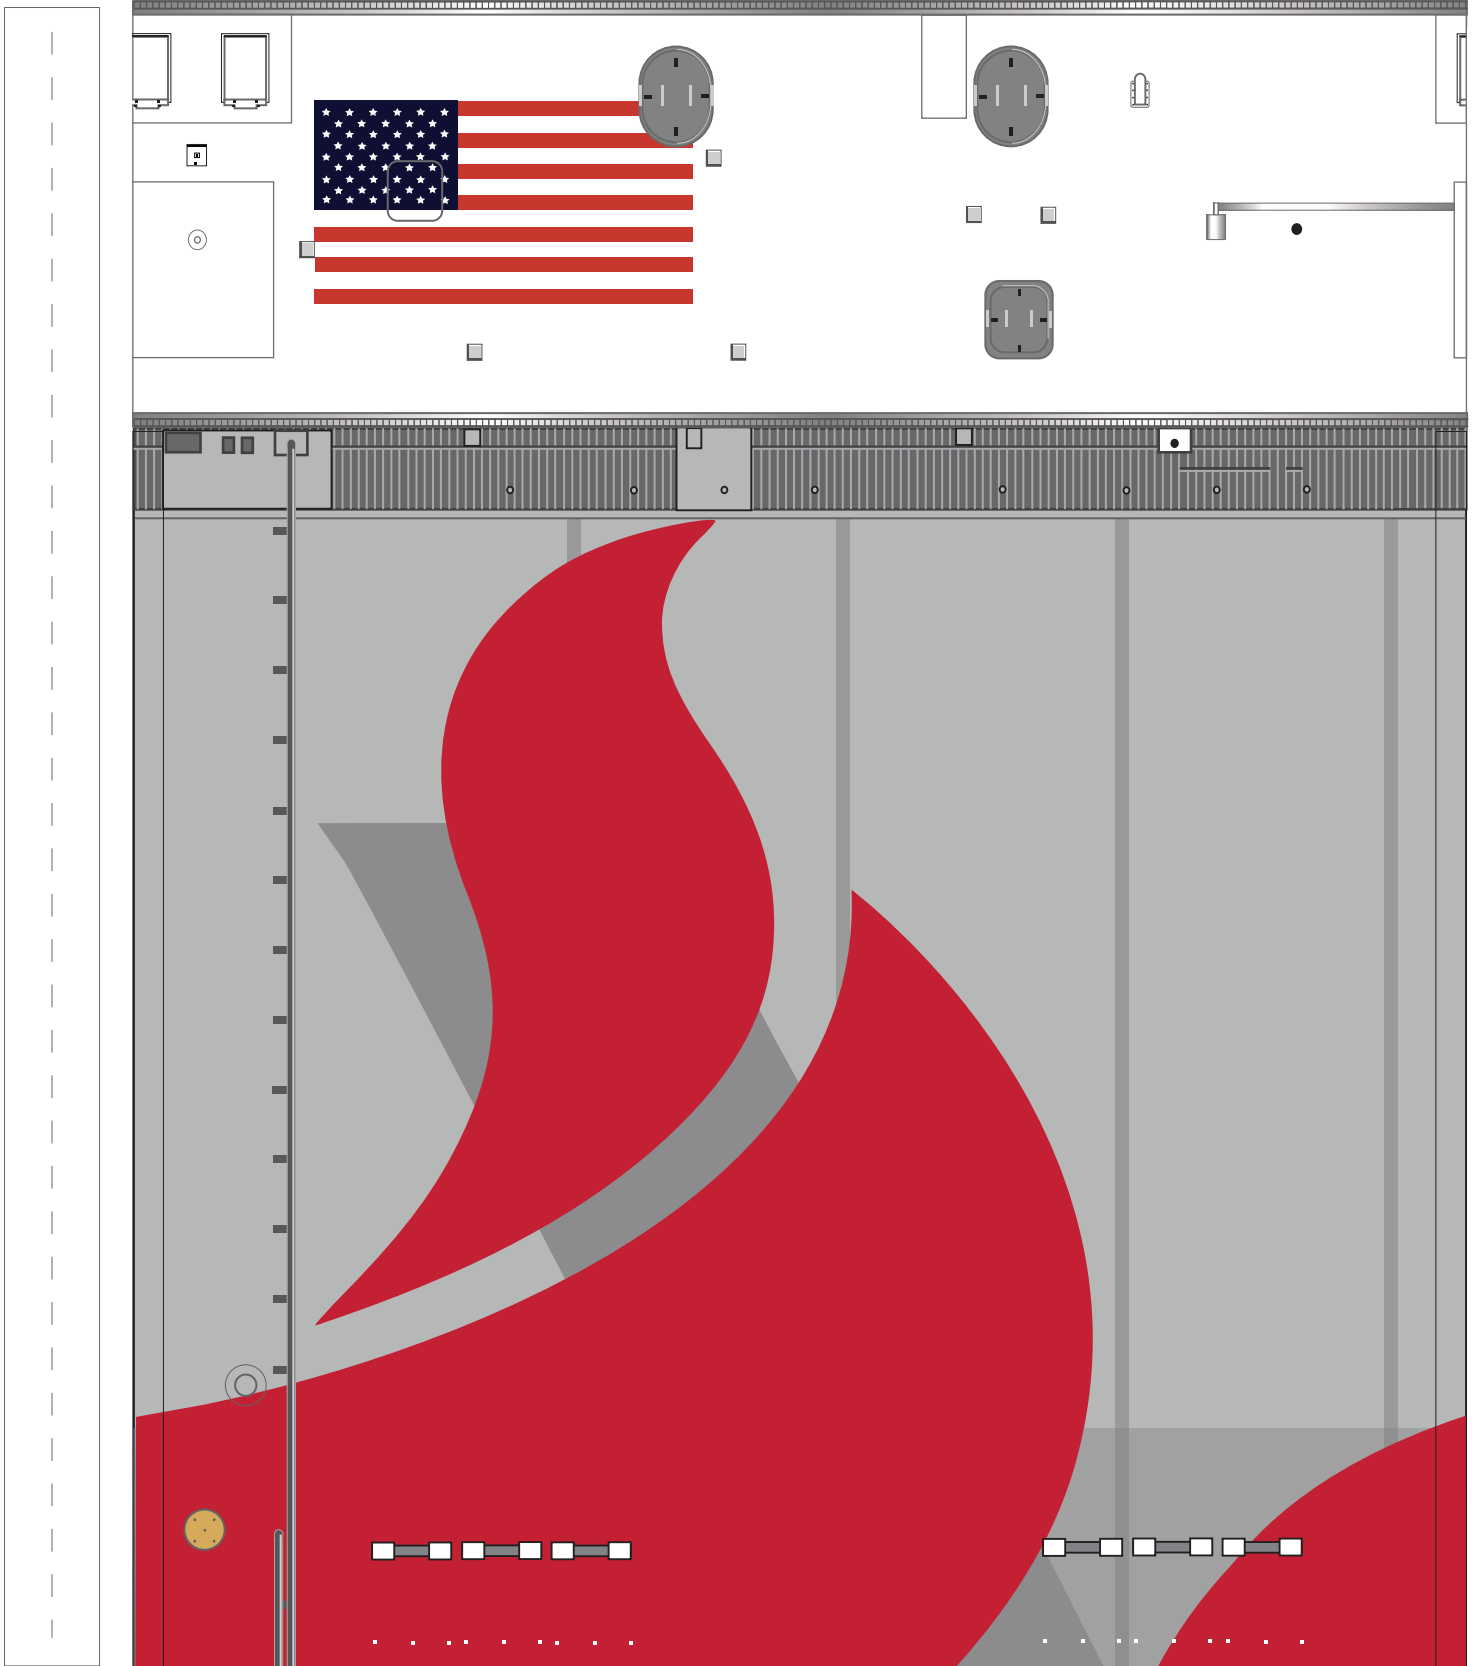

1 cm
1 inch

Vulcan Fairing Ogive

Print on Cardstock (110 lb)

1:96 Scale

1 cm
1 inch

Vulcan Centaur Fairing

51ft Standard PLF

CERT-2

Print on Cardstock (110 lb)

1:96 Scale

Fairing
Centaur stage

Centaur stage
Interstage

Vulcan Centaur

Print on Cardstock (110 lb)

Revised

1:96 Scale

Vulcan Centaur

Print on Cardstock (110 lb)

1:96 Scale

align with middle side SRB

align with middle side SRB

1:96 Scale

Vulcan Centaur

Engine section