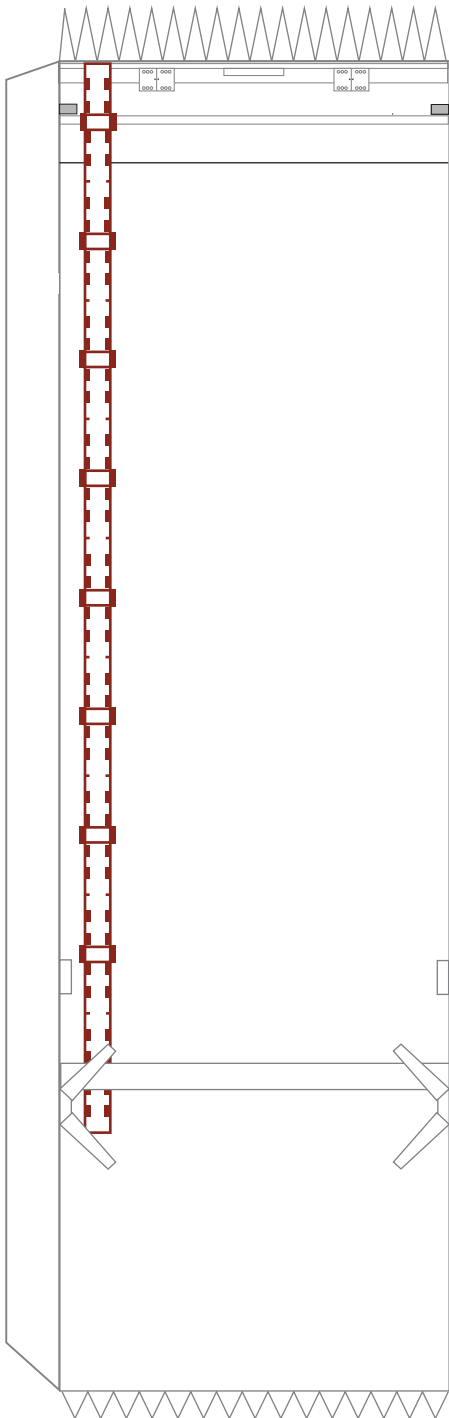

Vulcan Centaur Solid Rocket Booster

GEM-63 XL

1:96 Scale