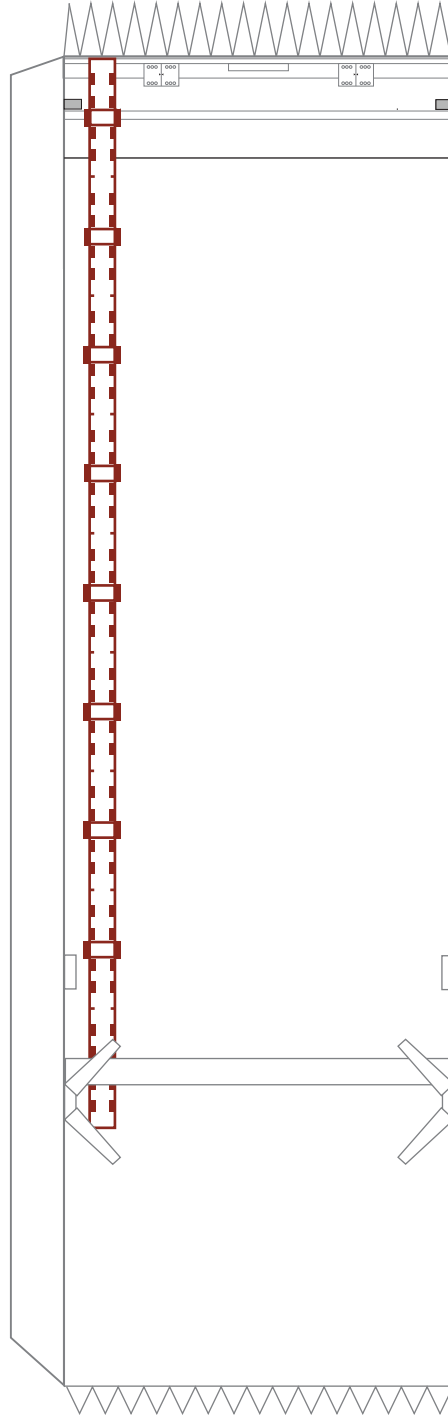

Print on Cardstock (110 lb)

1:96 Scale

Fairing
Centaur stage

Centaur stage
Interstage

Vulcan Centaur

Print on Cardstock (110 lb)

Revised

1:96 Scale

Vulcan Centaur

Print on Cardstock (110 lb)

1:96 Scale

align with middle side SRB

align with middle side SRB

1:96 Scale

Vulcan Centaur

Engine section

Print on Cardstock (110 lb)

oval bottom

oval top

glue oval structure

oval structure

top

BE4 engines

bottom

1 cm
1 inch

Print on Cardstock (110 lb)

Vulcan Centaur Solid Rocket Booster

GEM-63 XL

1:96 Scale

Print on Cardstock (110 lb)

Vulcan Centaur Base template

(use foam board and glue stand cones)