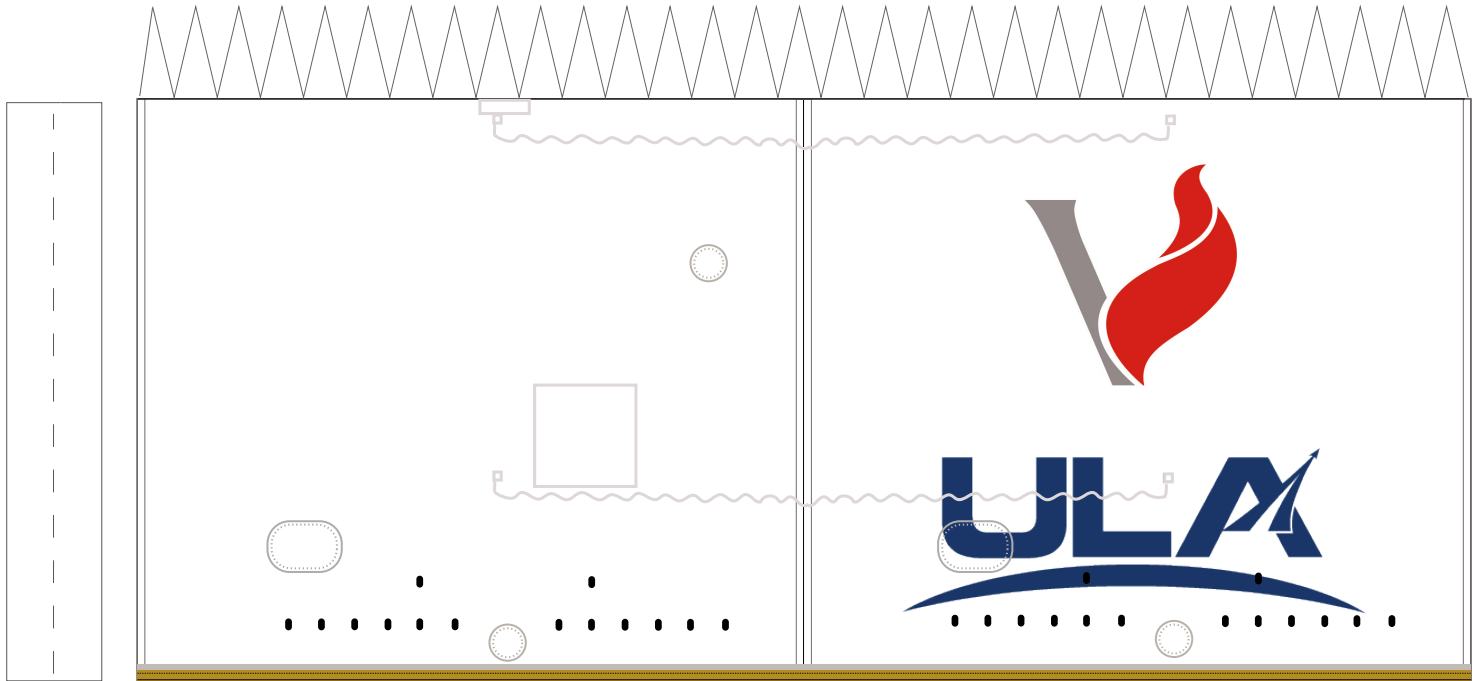

1 cm
1 inch

Vulcan Fairing Ogive

Print on Cardstock (110 lb)

1:96 Scale

1 cm
1 inch

Vulcan Centaur Fairing

51ft Standard PLF

CERT-2

Print on Cardstock (110 lb)

1:96 Scale

Fairing
Centaur stage

Centaur stage
Interstage

Vulcan Centaur

Print on Cardstock (110 lb)

Revised

1:96 Scale

Vulcan Centaur

Print on Cardstock (110 lb)

1:96 Scale

align with middle side SRB

align with middle side SRB

1:96 Scale

Vulcan Centaur

Engine section