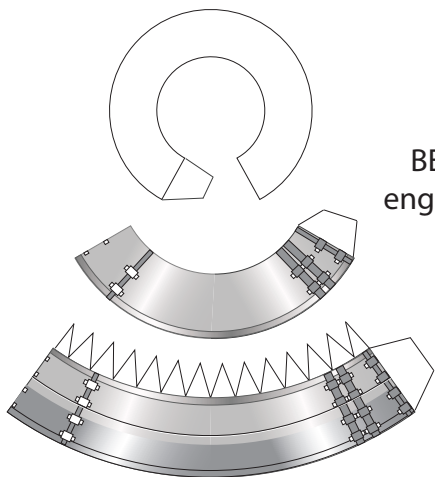

Vulcan Centaur

Print on Cardstock (110 lb)

1:96 Scale

align with middle side SRB

align with middle side SRB

1:96 Scale

Vulcan Centaur

Engine section

Print on Cardstock (110 lb)

oval bottom

oval top

glue oval structure

oval structure

top

BE4 engines

bottom

1 cm
1 inch

Print on Cardstock (110 lb)

Vulcan Centaur Solid Rocket Booster

GEM-63 XL

1:96 Scale

Print on Cardstock (110 lb)

Vulcan Centaur Base template

(use foam board and glue stand cones)