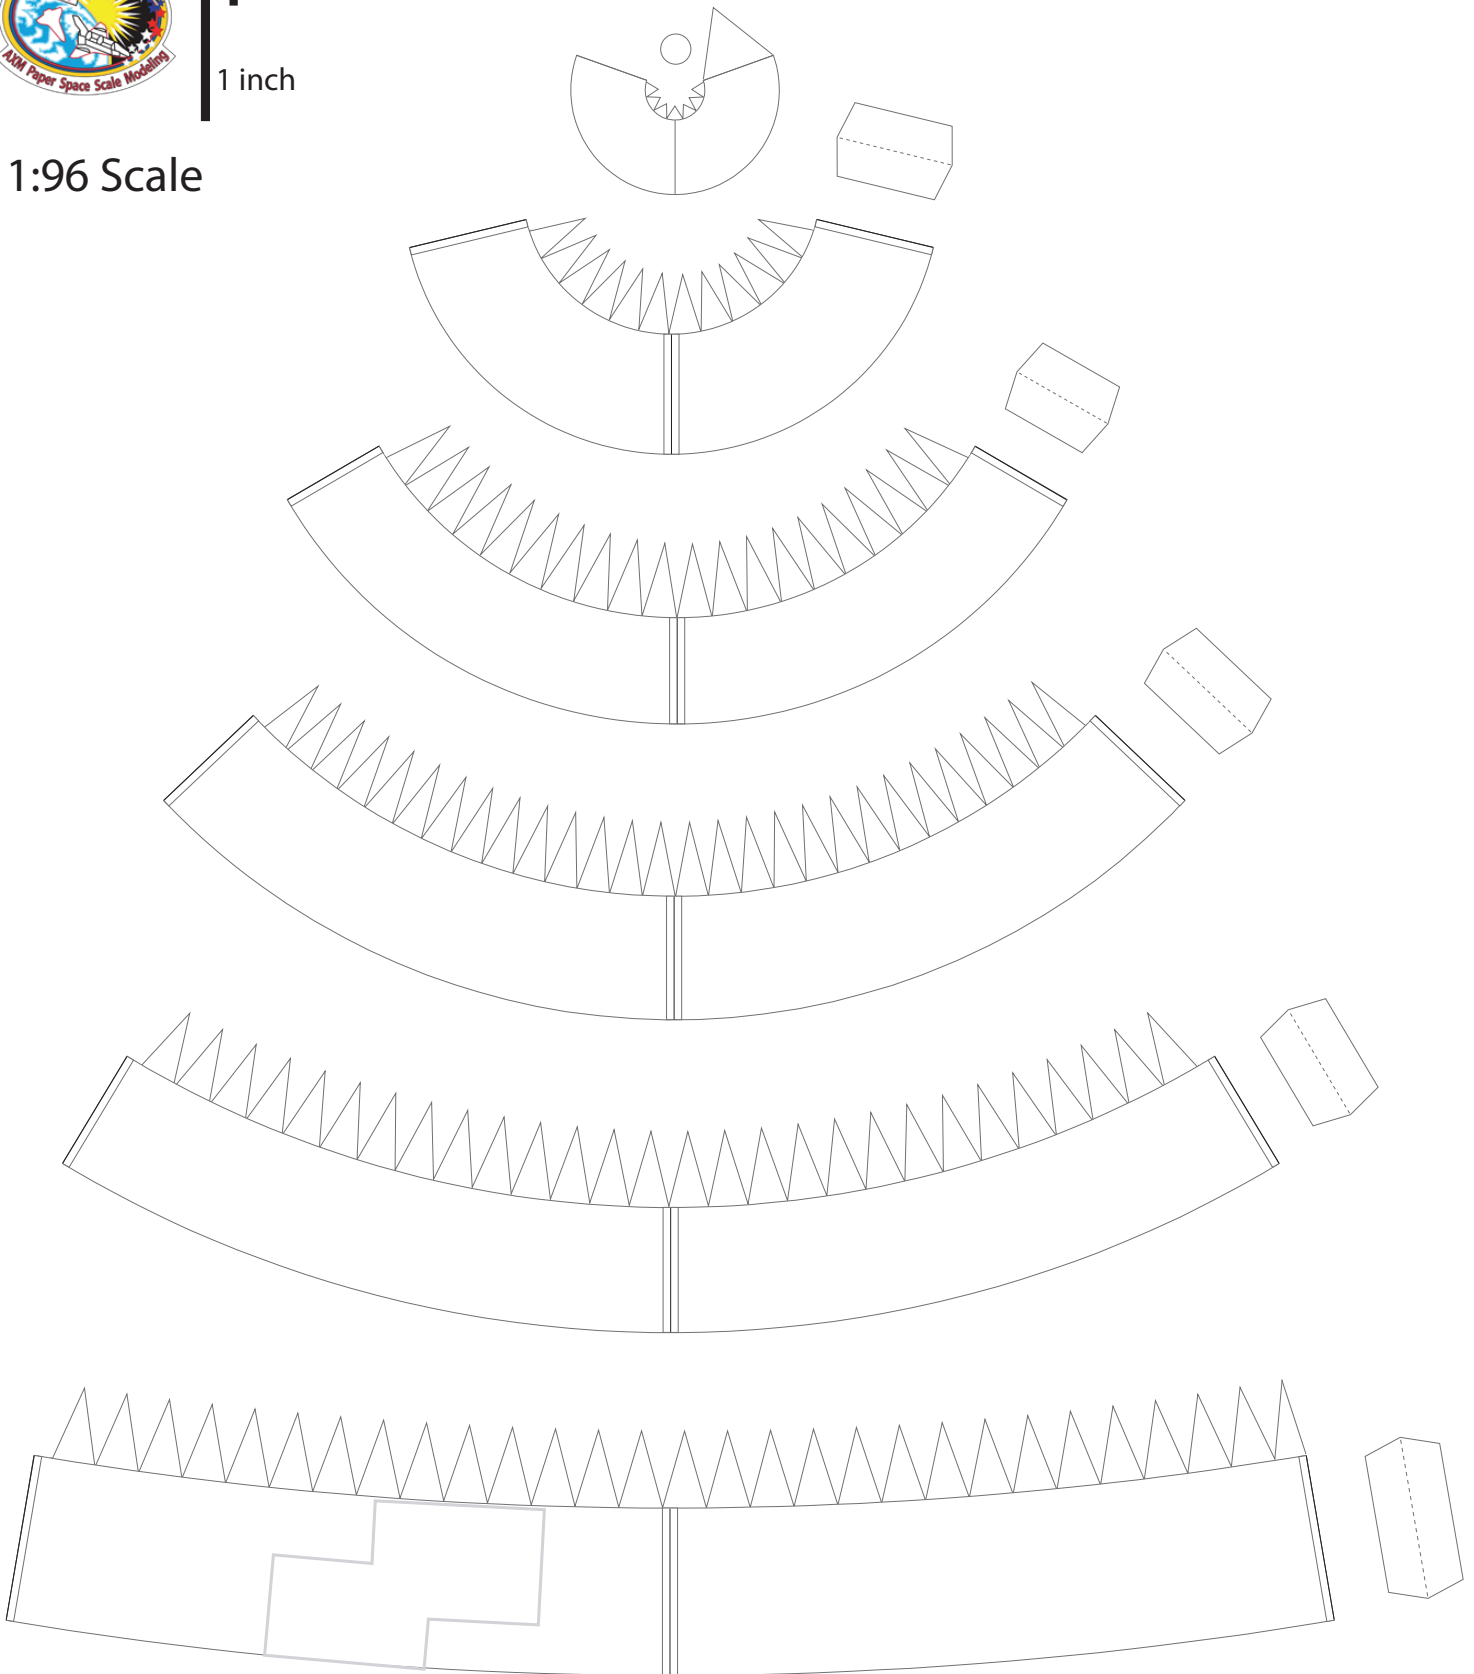

1 cm
1 inch

Vulcan Fairing Ogive

Print on Cardstock (110 lb)

1:96 Scale

1 cm
1 inch

Vulcan Centaur Fairing

51ft Standard PLF

CERT-2

Print on Cardstock (110 lb)

1:96 Scale

Fairing
Centaur stage

Centaur stage
Interstage

Vulcan Centaur

Print on Cardstock (110 lb)

Revised

1:96 Scale

Vulcan Centaur

Print on Cardstock (110 lb)

1:96 Scale

align with middle side SRB

align with middle side SRB

1:96 Scale

Vulcan Centaur

Engine section

1:96 Scale