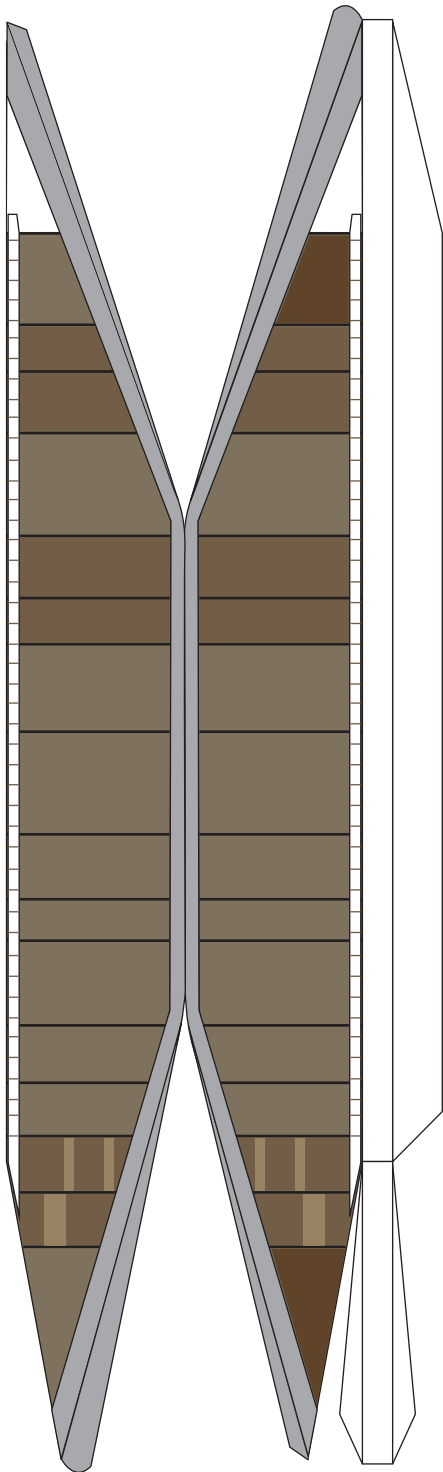

1:100 Scale

Blue Origin New Glenn

Print on Cardstock (110 lbs)