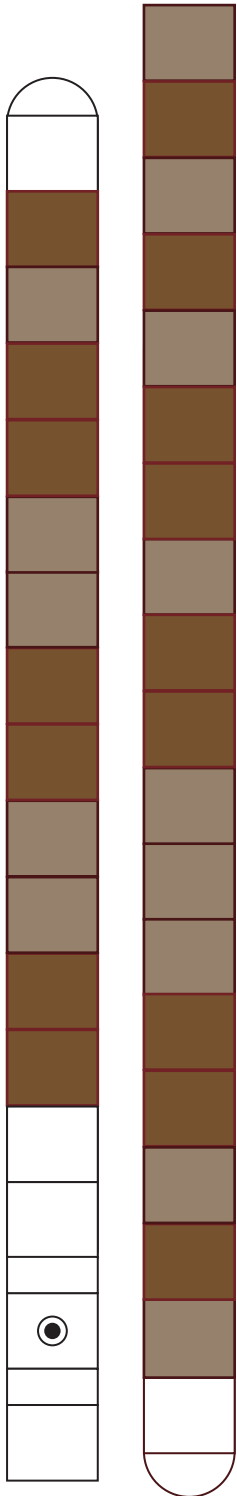

1:100 Scale

Engine section formers

Umbilical tray