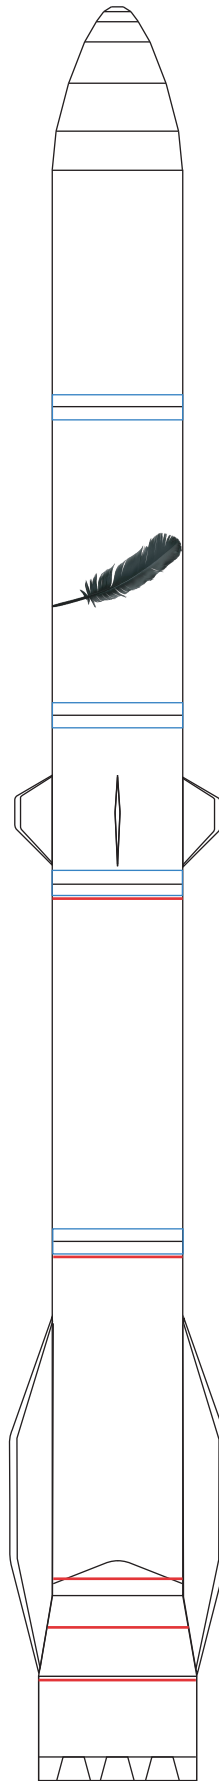

1:100 Scale

Blue Origin New Glenn

Print on Cardstock (110 lbs)

connector
rings in blue

Formers
in red