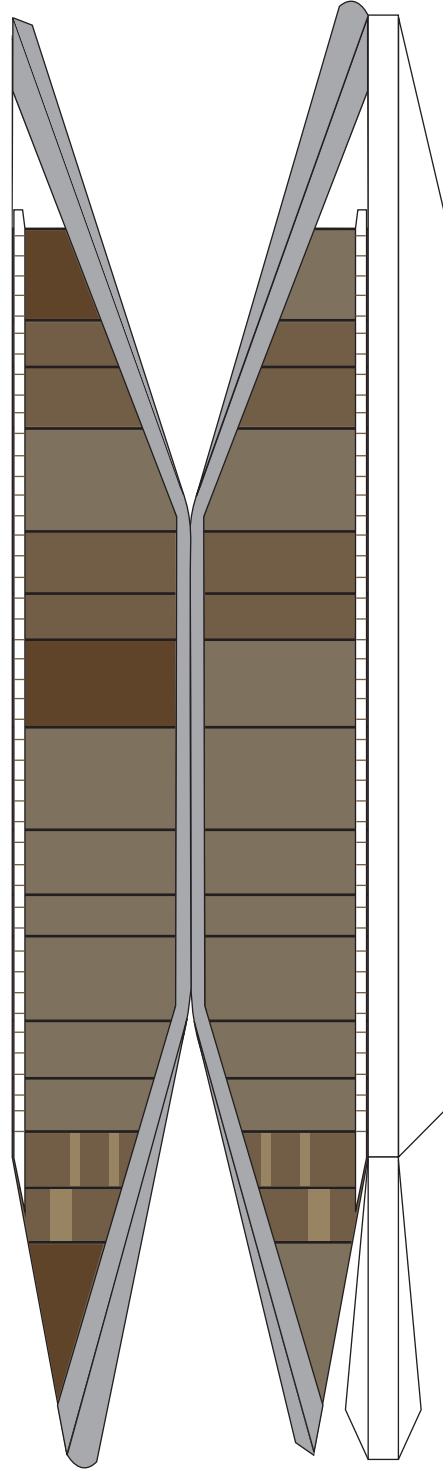

1:100 Scale

Blue Origin New Glenn

Print on Cardstock (110 lbs)