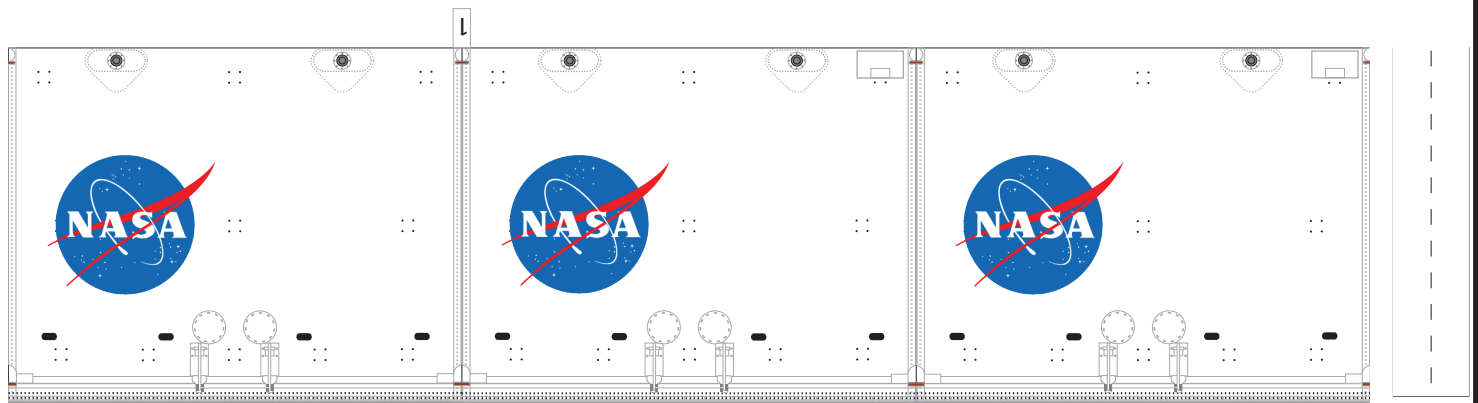

Space Launch System (SLS)

Print on Cardstock (110 lbs)

1:96 Scale