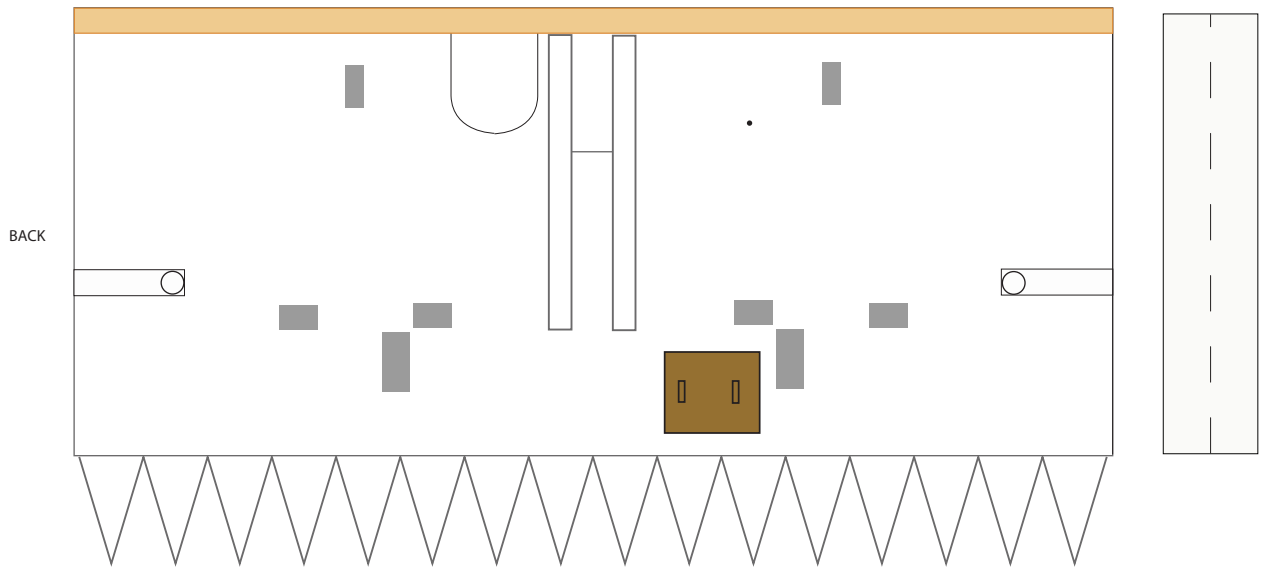

Space Launch System (SLS)

1:96 Scale

Use a rod or wooden dowel
3/16 in (4.76 mm) in diameter

Space Launch System (SLS)

Print on Cardstock (110 lbs)

1:96 Scale

SRB/Core Stage struts

SRB/Core Stage struts