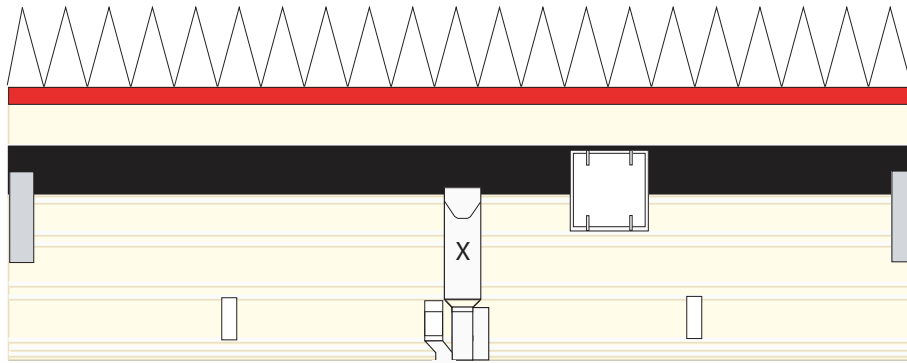

Print on Cardstock (110 lbs)

PRINT X 2

1:96 Scale

Space Launch System (SLS)

Print on Cardstock (110 lbs)

1:96 Scale

L

Space Launch System (SLS)